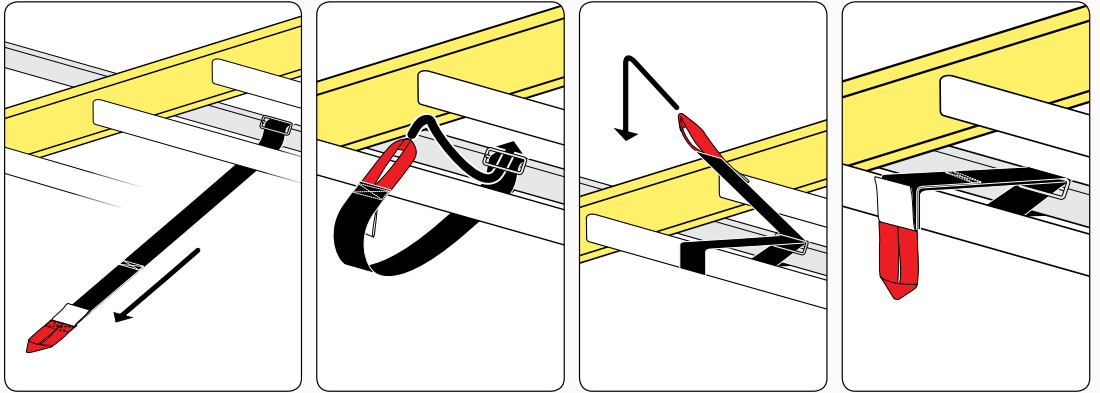

Directions