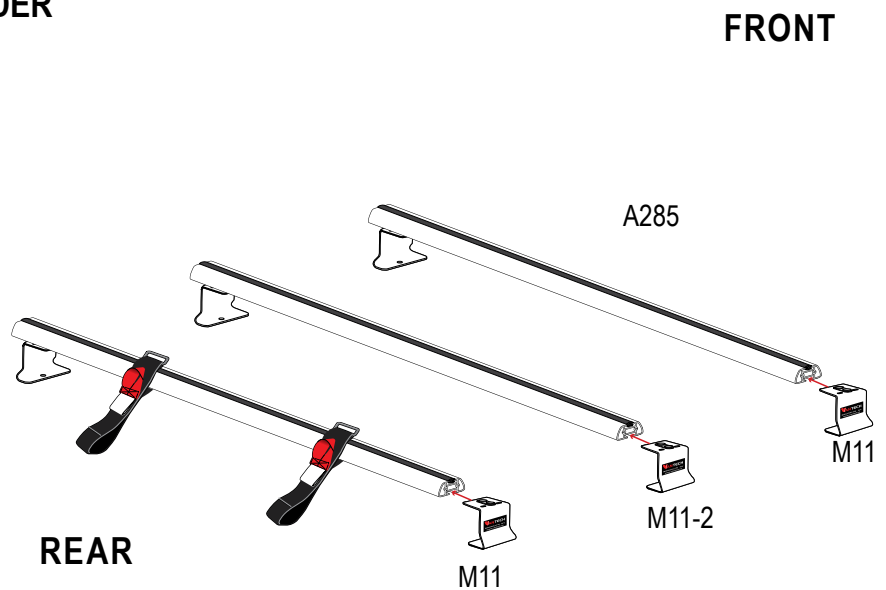

SYSTEM PLACEMENT MUST BE PLACED IN THIS ORDER

Do not tighten hardware