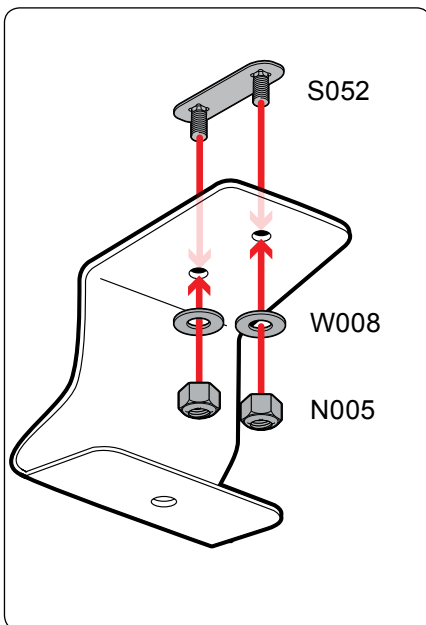

SYSTEM PLACEMENT MUST BE PLACED IN THIS ORDER

Do not tighten hardware