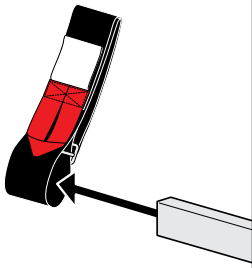

## REQUIRED TOOLS

---

3/16" Allen Key Wrench

1/2" Wrench

PART #	DESCRIPTION	QTY	ITEM ITEM NOT DRAWN TO SCALE
S052	DOUBLE SLIDER 2" BOLT TO BOLT	6	
S062	DOUBLE SLIDER 1 3/8" BOLT TO BOLT	2	
W001	1/4" X 3/4" WASHER	12	
W008	5/16" X 3/4" WASHER	36	
W022	5/16" LOCK WASHER	6	
B065	5/16" X 1" HEX BOLT	4	
B103	1/4" X 1" BUTTON HEAD ALLEN BOLT	12	
B068	5/16" X 1 3/4" HEX BOLT	6	
N002	5/16" NUT	6	
N005	5/16" NYLON NUT	20	
M11-2	MOUNTING BASE (LOW)	2	
M11	MOUNTING BASE (STANDARD)	4	
A285-50	2.25" X 1" X 50" CROSS BAR	3	
G203	RUBBER SEAT 2.75"	6	
BG550	RUBBER BAR GUARD 50"	3	
A04	SIDE SUPPORT	6	
A11	LADDER BASE	2	
A15	STOPPER	2	
A69	EZ-VELCRO STRAP	2	

### EZ-Velcro Strap