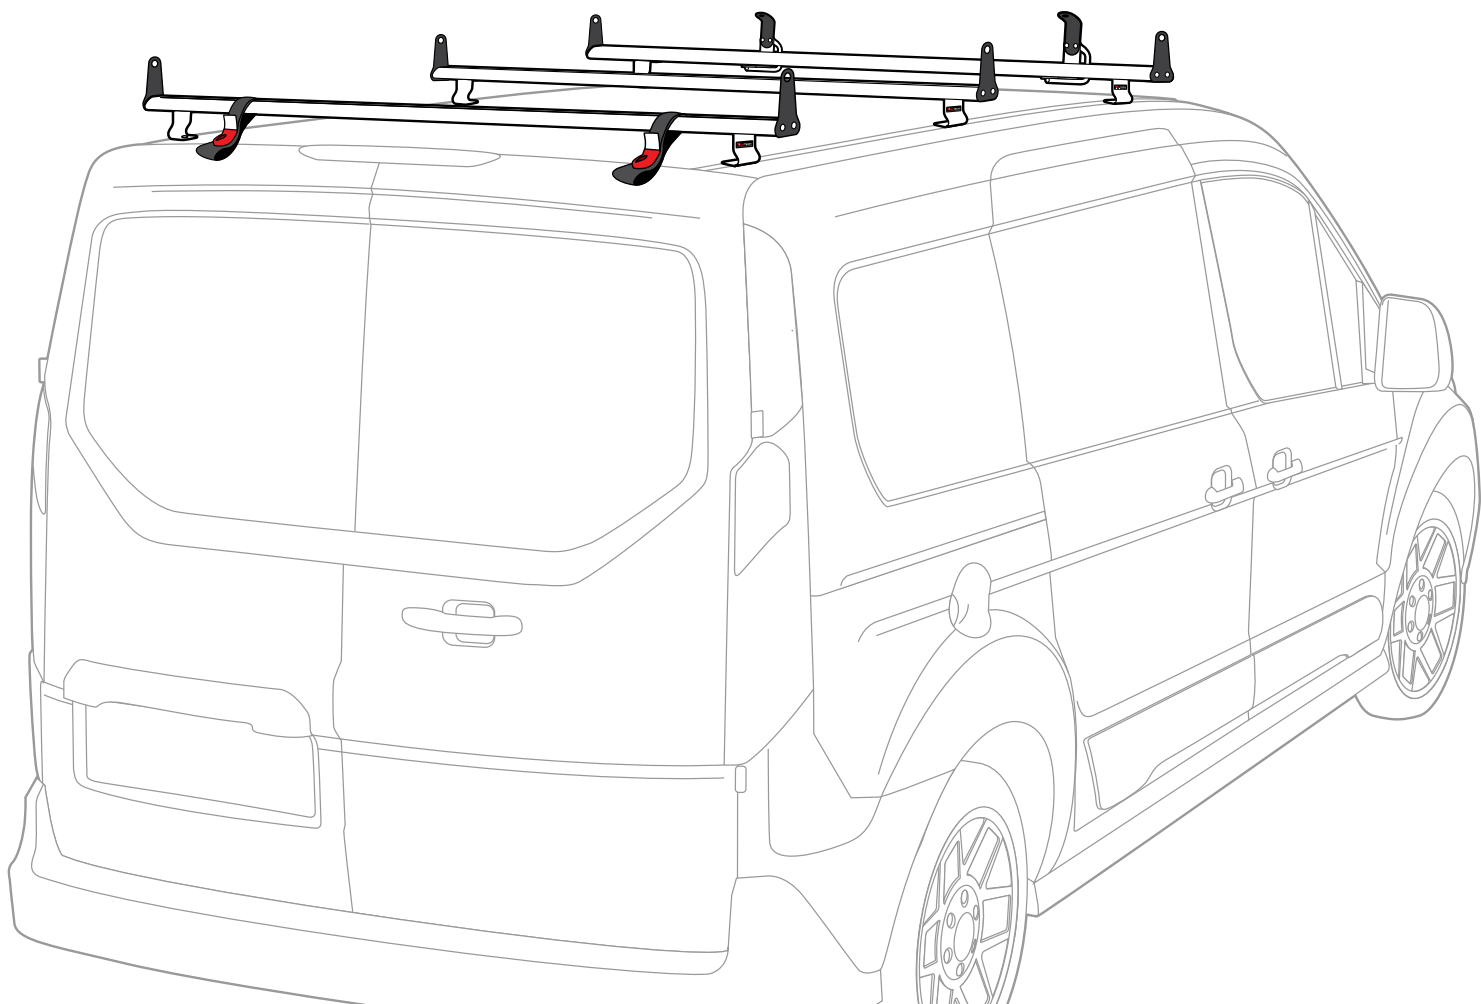

# Warehouse Use Only

---

Part #	QUANTITY
D066	1
D116	1
D114	1
G203	6
M11-2B	2
M11B	4
A285-50W	3
BG550	3
A04	6
A11	2
A15	2
A69	2

Part #:	J2203W
Dimensions:	6" X 6" X 51" (Telescopic)
Weight:	???

## PRODUCT INFO

---

Part #: J2203W  
System: J2000  
Material: Aluminum  
Fitment: Ford Transit Connect 2014-On  
Color: White

### EZ-Velcro Strap