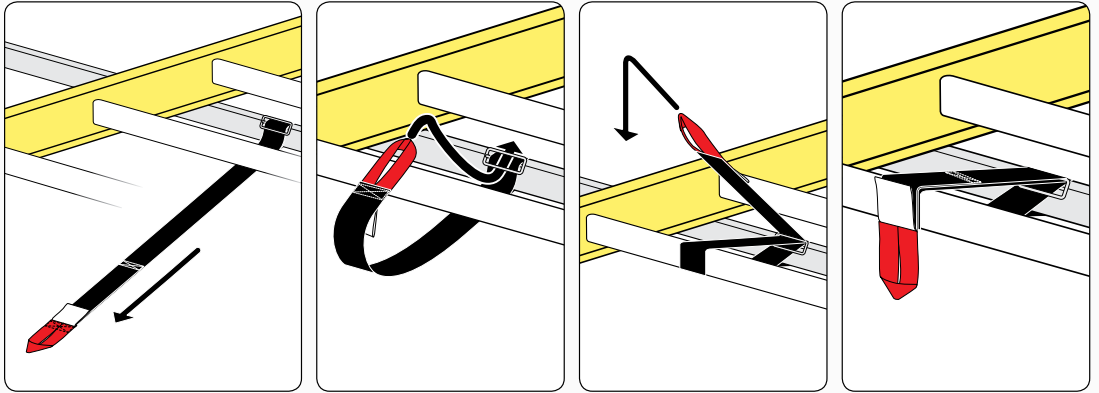

Warehouse Use Only

Part #	QUANTITY
D066	1
D116	1
D114	1
G203	6
M11-2B	2
M11B	4
A285-50B	3
BG550	3
A04	6
A11	2
A15	2
A69	2

Part #:	J2203B
Dimensions:	6" X 6" X 51" (Telescopic)
Weight:	???

PRODUCT INFO

Part #: J2203B
System: J2000
Material: Aluminum
Fitment: Ford Transit Connect 2014-On
Color: Black

REQUIRED TOOLS

3/16" Allen Key Wrench

1/2" Wrench

PART #	DESCRIPTION	QTY	ITEM ITEM NOT DRAWN TO SCALE
S052	DOUBLE SLIDER 2" BOLT TO BOLT	6	
S062	DOUBLE SLIDER 1 3/8" BOLT TO BOLT	2	
W001	1/4" X 3/4" WASHER	12	
W008	5/16" X 3/4" WASHER	36	
W022	5/16" LOCK WASHER	6	
B065	5/16" X 1" HEX BOLT	4	
B103	1/4" X 1" BUTTON HEAD ALLEN BOLT	12	
B068	5/16" X 1 3/4" HEX BOLT	6	
N002	5/16" NUT	6	
N005	5/16" NYLON NUT	20	
M11-2	MOUNTING BASE (LOW)	2	
M11	MOUNTING BASE (STANDARD)	4	
A285-50	2.25" X 1" X 50" CROSS BAR	3	
G203	RUBBER SEAT 2.75"	6	
BG550	RUBBER BAR GUARD 50"	3	
A04	SIDE SUPPORT	6	
A11	LADDER BASE	2	
A15	STOPPER	2	
A69	EZ-VELCRO STRAP	2	

EZ-Velcro Strap

Directions

RUBBER BAR GUARDS

- Press the rubber bar guard into the channels of cross bars

SYSTEM PLACEMENT MUST BE PLACED IN THIS ORDER

Do not tighten hardware