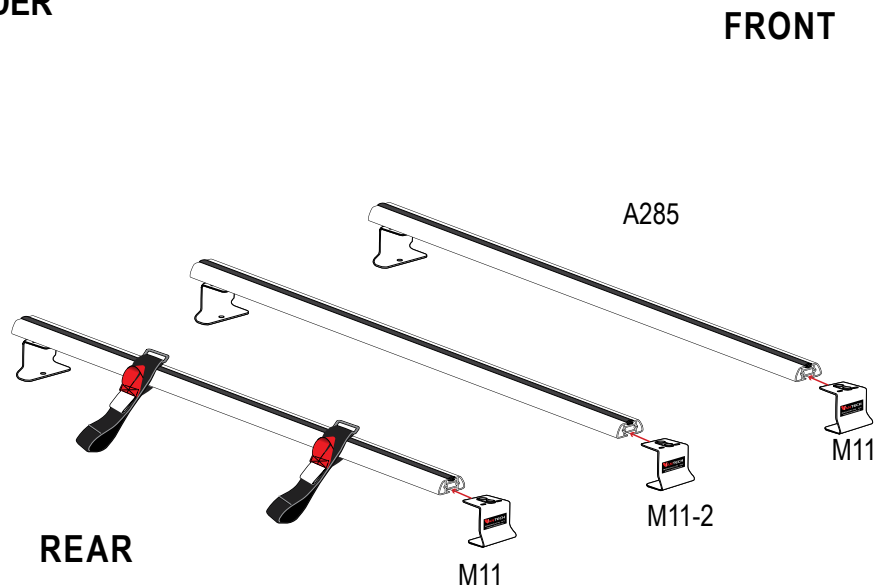

Warehouse Use Only

Part #	QUANTITY
D066	1
D116	1
D114	1
G203	6
M11-2B	2
M11B	4
A285-50B	3
BG550	3
A04	6
A11	2
A15	2
A69	2

Part #:	J2203B
Dimensions:	6" X 6" X 51" (Telescopic)
Weight:	???

PRODUCT INFO

Part #: J2203B
System: J2000
Material: Aluminum
Fitment: Ford Transit Connect 2014-On
Color: Black

REQUIRED TOOLS

3/16" Allen Key Wrench

1/2" Wrench

PART #	DESCRIPTION	QTY	ITEM ITEM NOT DRAWN TO SCALE
S052	DOUBLE SLIDER 2" BOLT TO BOLT	6	
S062	DOUBLE SLIDER 1 3/8" BOLT TO BOLT	2	
W001	1/4" X 3/4" WASHER	12	
W008	5/16" X 3/4" WASHER	36	
W022	5/16" LOCK WASHER	6	
B065	5/16" X 1" HEX BOLT	4	
B103	1/4" X 1" BUTTON HEAD ALLEN BOLT	12	
B068	5/16" X 1 3/4" HEX BOLT	6	
N002	5/16" NUT	6	
N005	5/16" NYLON NUT	20	
M11-2	MOUNTING BASE (LOW)	2	
M11	MOUNTING BASE (STANDARD)	4	
A285-50	2.25" X 1" X 50" CROSS BAR	3	
G203	RUBBER SEAT 2.75"	6	
BG550	RUBBER BAR GUARD 50"	3	
A04	SIDE SUPPORT	6	
A11	LADDER BASE	2	
A15	STOPPER	2	
A69	EZ-VELCRO STRAP	2	

EZ-Velcro Strap

Directions

RUBBER BAR GUARDS

- Press the rubber bar guard into the channels of cross bars

SYSTEM PLACEMENT MUST BE PLACED IN THIS ORDER

Do not tighten hardware