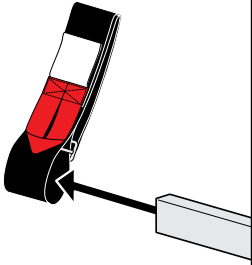

REQUIRED TOOLS

3/16" Allen Key Wrench

1/2" Wrench

PART #	DESCRIPTION	QTY	ITEM ITEM NOT DRAWN TO SCALE
S052	DOUBLE SLIDER 2" BOLT TO BOLT	6	
S062	DOUBLE SLIDER 1 3/8" BOLT TO BOLT	2	
W001	1/4" X 3/4" WASHER	12	
W008	5/16" X 3/4" WASHER	36	
W022	5/16" LOCK WASHER	6	
B065	5/16" X 1" HEX BOLT	4	
B103	1/4" X 1" BUTTON HEAD ALLEN BOLT	12	
B068	5/16" X 1 3/4" HEX BOLT	6	
N002	5/16" NUT	6	
N005	5/16" NYLON NUT	20	
M11-2	MOUNTING BASE (LOW)	2	
M11	MOUNTING BASE (STANDARD)	4	
A285-50	2.25" X 1" X 50" CROSS BAR	3	
G203	RUBBER SEAT 2.75"	6	
BG550	RUBBER BAR GUARD 50"	3	
A04	SIDE SUPPORT	6	
A11	LADDER BASE	2	
A15	STOPPER	2	
A69	EZ-VELCRO STRAP	2	

EZ-Velcro Strap

Directions

RUBBER BAR GUARDS

- Press the rubber bar guard into the channels of cross bars

SYSTEM PLACEMENT MUST BE PLACED IN THIS ORDER

Do not tighten hardware