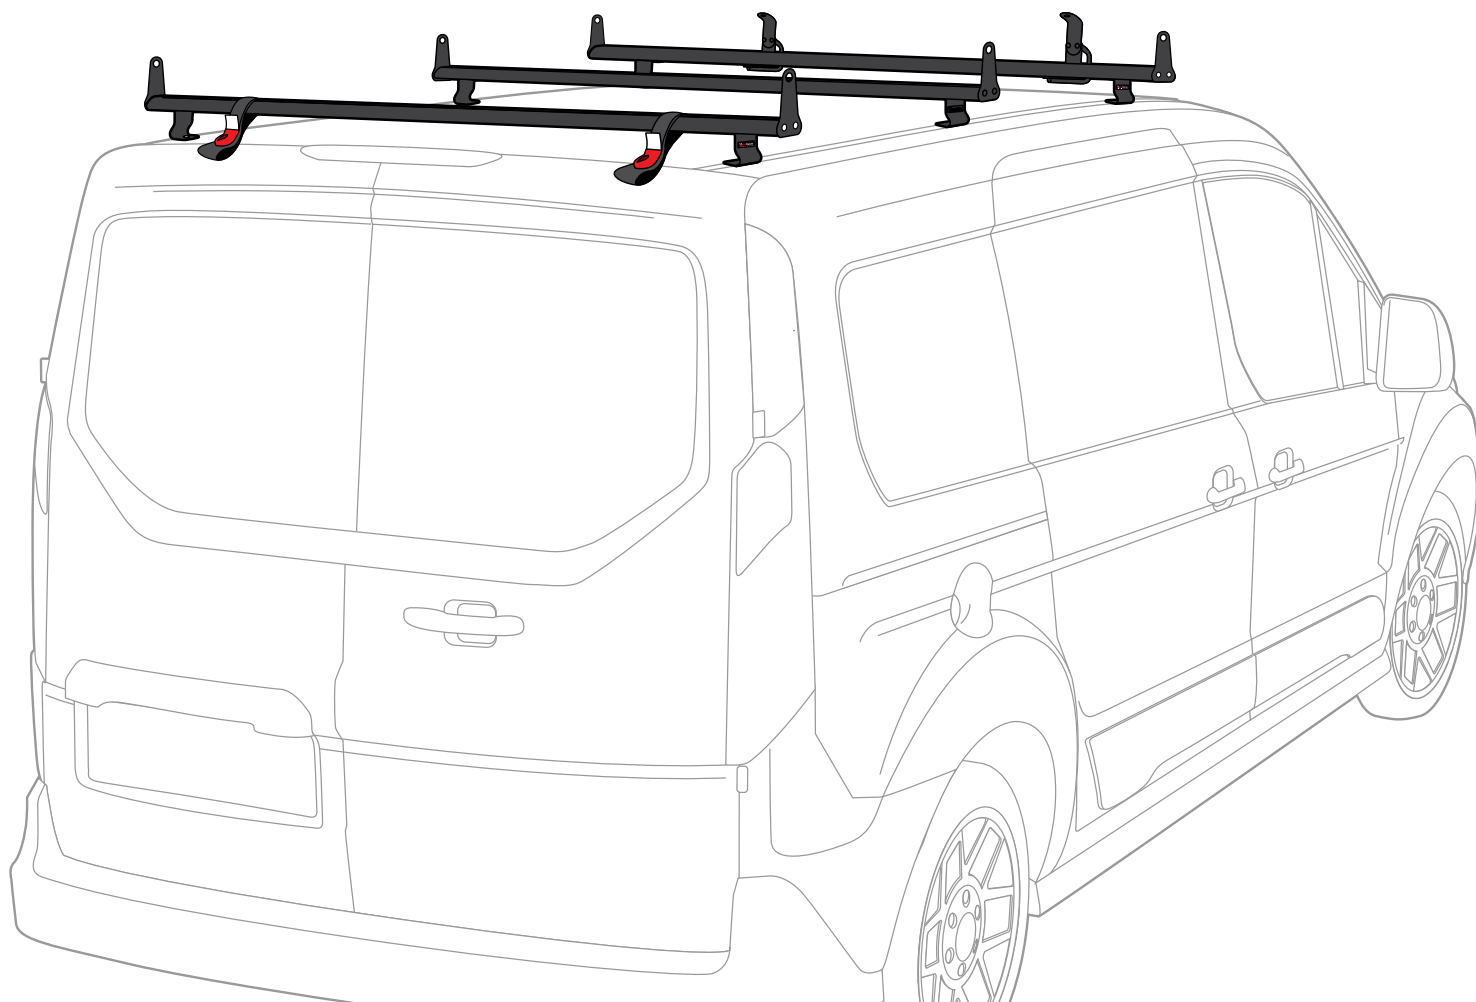

Warehouse Use Only

Part #	QUANTITY
D066	1
D116	1
D114	1
G203	6
M11-2B	2
M11B	4
A285-50B	3
BG550	3
A04	6
A11	2
A15	2
A69	2

Part #:	J2203B
Dimensions:	6" X 6" X 51" (Telescopic)
Weight:	???

PRODUCT INFO

Part #: J2203B
System: J2000
Material: Aluminum
Fitment: Ford Transit Connect 2014-On
Color: Black

REQUIRED TOOLS

3/16" Allen Key Wrench

1/2" Wrench

PART #	DESCRIPTION	QTY	ITEM ITEM NOT DRAWN TO SCALE
S052	DOUBLE SLIDER 2" BOLT TO BOLT	6	
S062	DOUBLE SLIDER 1 3/8" BOLT TO BOLT	2	
W001	1/4" X 3/4" WASHER	12	
W008	5/16" X 3/4" WASHER	36	
W022	5/16" LOCK WASHER	6	
B065	5/16" X 1" HEX BOLT	4	
B103	1/4" X 1" BUTTON HEAD ALLEN BOLT	12	
B068	5/16" X 1 3/4" HEX BOLT	6	
N002	5/16" NUT	6	
N005	5/16" NYLON NUT	20	
M11-2	MOUNTING BASE (LOW)	2	
M11	MOUNTING BASE (STANDARD)	4	
A285-50	2.25" X 1" X 50" CROSS BAR	3	
G203	RUBBER SEAT 2.75"	6	
BG550	RUBBER BAR GUARD 50"	3	
A04	SIDE SUPPORT	6	
A11	LADDER BASE	2	
A15	STOPPER	2	
A69	EZ-VELCRO STRAP	2	

EZ-Velcro Strap

Directions

RUBBER BAR GUARDS

- Press the rubber bar guard into the channels of cross bars

SYSTEM PLACEMENT MUST BE PLACED IN THIS ORDER

Do not tighten hardware