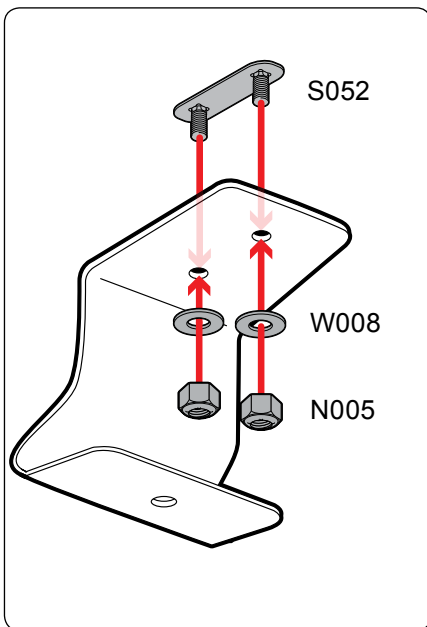

REQUIRED TOOLS

3/16" Allen Key Wrench

1/2" Wrench

PART #	DESCRIPTION	QTY	ITEM ITEM NOT DRAWN TO SCALE
S052	DOUBLE SLIDER 2" BOLT TO BOLT	6	
S062	DOUBLE SLIDER 1 3/8" BOLT TO BOLT	2	
W001	1/4" X 3/4" WASHER	12	
W008	5/16" X 3/4" WASHER	36	
W022	5/16" LOCK WASHER	6	
B065	5/16" X 1" HEX BOLT	4	
B103	1/4" X 1" BUTTON HEAD ALLEN BOLT	12	
B068	5/16" X 1 3/4" HEX BOLT	6	
N002	5/16" NUT	6	
N005	5/16" NYLON NUT	20	
M11-2	MOUNTING BASE (LOW)	2	
M11	MOUNTING BASE (STANDARD)	4	
A285-50	2.25" X 1" X 50" CROSS BAR	3	
G203	RUBBER SEAT 2.75"	6	
BG550	RUBBER BAR GUARD 50"	3	
A04	SIDE SUPPORT	6	
A11	LADDER BASE	2	
A15	STOPPER	2	
A69	EZ-VELCRO STRAP	2	

EZ-Velcro Strap

Directions

RUBBER BAR GUARDS

- Press the rubber bar guard into the channels of cross bars

SYSTEM PLACEMENT MUST BE PLACED IN THIS ORDER

Do not tighten hardware