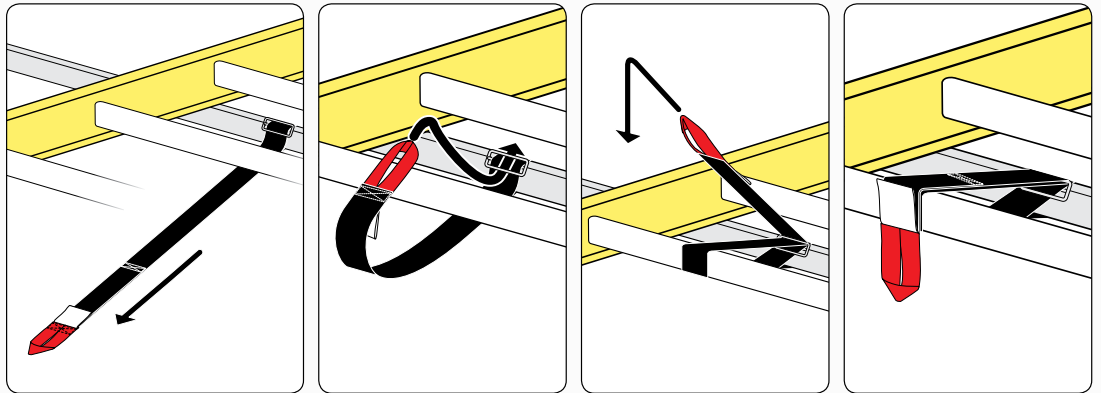

REQUIRED TOOLS

3/16" Allen Key Wrench

1/2" Wrench

PART #	DESCRIPTION	QTY	ITEM ITEM NOT DRAWN TO SCALE
S052	DOUBLE SLIDER 2" BOLT TO BOLT	4	
S062	DOUBLE SLIDER 1 3/8" BOLT TO BOLT	1	
W001	1/4" X 1/2" WASHER	8	
W008	5/16" X 3/4" WASHER	22	
W022	5/16" LOCK WASHER	4	
B065	5/16" X 1" HEX BOLT	2	
B103	1/4" X 1 1/4" BUTTON HEAD ALLEN BOLT	8	
B068	5/16" X 1 3/4" HEX BOLT	4	
N002	5/16" NUT	4	
N005	5/16" NYLON NUT	12	
M11	MOUNTING BASE (STANDARD)	4	
A285-50	2.25" X 1" X 50" CROSS BAR	2	
G203	RUBBER SEAT 2.75"	4	
BG550	RUBBER BAR GUARD 50"	2	
A04	SIDE SUPPORT	4	
A11	LADDER BASE	1	
A15	STOPPER	1	
A69	EZ-VELCRO STRAP	1	

EZ-Velcro Strap

Directions

RUBBER BAR GUARDS

- Press the rubber bar guard into the channels of cross bars

SYSTEM PLACEMENT MUST BE PLACED IN THIS ORDER

Do not tighten hardware