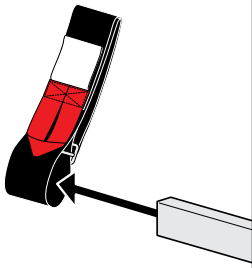

REQUIRED TOOLS

3/16" Allen Key Wrench

1/2" Wrench

PART #	DESCRIPTION	QTY	ITEM ITEM NOT DRAWN TO SCALE
S052	DOUBLE SLIDER 2" BOLT TO BOLT	4	
S062	DOUBLE SLIDER 1 3/8" BOLT TO BOLT	1	
W001	1/4" X 1/2" WASHER	8	
W008	5/16" X 3/4" WASHER	22	
W022	5/16" LOCK WASHER	4	
B065	5/16" X 1" HEX BOLT	2	
B103	1/4" X 1 1/4" BUTTON HEAD ALLEN BOLT	8	
B068	5/16" X 1 3/4" HEX BOLT	4	
N002	5/16" NUT	4	
N005	5/16" NYLON NUT	12	
M11	MOUNTING BASE (STANDARD)	4	
A285-50	2.25" X 1" X 50" CROSS BAR	2	
G203	RUBBER SEAT 2.75"	4	
BG550	RUBBER BAR GUARD 50"	2	
A04	SIDE SUPPORT	4	
A11	LADDER BASE	1	
A15	STOPPER	1	
A69	EZ-VELCRO STRAP	1	

EZ-Velcro Strap

Directions

RUBBER BAR GUARDS

- Press the rubber bar guard into the channels of cross bars

SYSTEM PLACEMENT MUST BE PLACED IN THIS ORDER

Do not tighten hardware