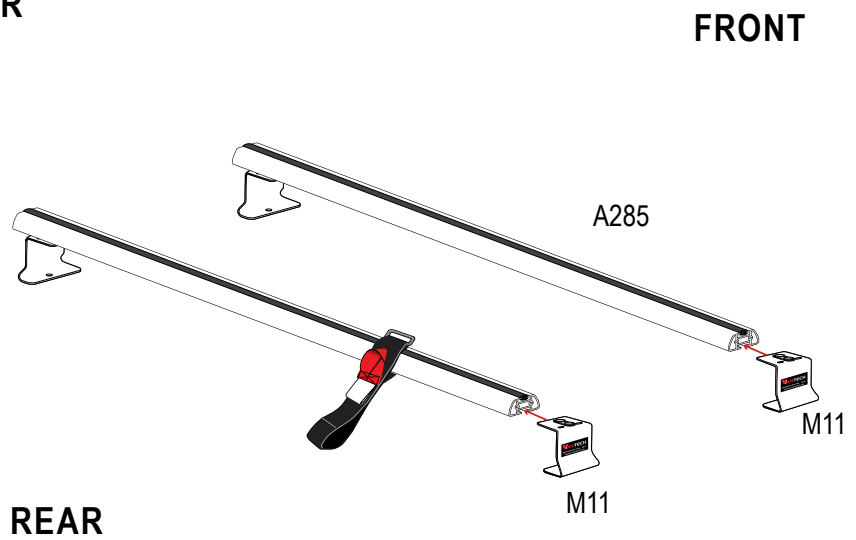

Warehouse Use Only

Part #	QUANTITY
D065	1
D115	1
D113	1
G203	4
M11B	4
A285-50W	2
BG550	2
A04	4
A11	1
A15	1
A69	1

Part #:	J2202W
Dimensions:	6" X 6" X 51" (Telescopic)
Weight:	???

PRODUCT INFO

Part #: J2202W
System: J2000
Material: Aluminum
Fitment: Ford Transit Connect 2014-On
Color: White

REQUIRED TOOLS

3/16" Allen Key Wrench

1/2" Wrench

PART #	DESCRIPTION	QTY	ITEM ITEM NOT DRAWN TO SCALE
S052	DOUBLE SLIDER 2" BOLT TO BOLT	4	
S062	DOUBLE SLIDER 1 3/8" BOLT TO BOLT	1	
W001	1/4" X 1/2" WASHER	8	
W008	5/16" X 3/4" WASHER	22	
W022	5/16" LOCK WASHER	4	
B065	5/16" X 1" HEX BOLT	2	
B103	1/4" X 1 1/4" BUTTON HEAD ALLEN BOLT	8	
B068	5/16" X 1 3/4" HEX BOLT	4	
N002	5/16" NUT	4	
N005	5/16" NYLON NUT	12	
M11	MOUNTING BASE (STANDARD)	4	
A285-50	2.25" X 1" X 50" CROSS BAR	2	
G203	RUBBER SEAT 2.75"	4	
BG550	RUBBER BAR GUARD 50"	2	
A04	SIDE SUPPORT	4	
A11	LADDER BASE	1	
A15	STOPPER	1	
A69	EZ-VELCRO STRAP	1	

EZ-Velcro Strap

Directions

RUBBER BAR GUARDS

- Press the rubber bar guard into the channels of cross bars

SYSTEM PLACEMENT MUST BE PLACED IN THIS ORDER

Do not tighten hardware