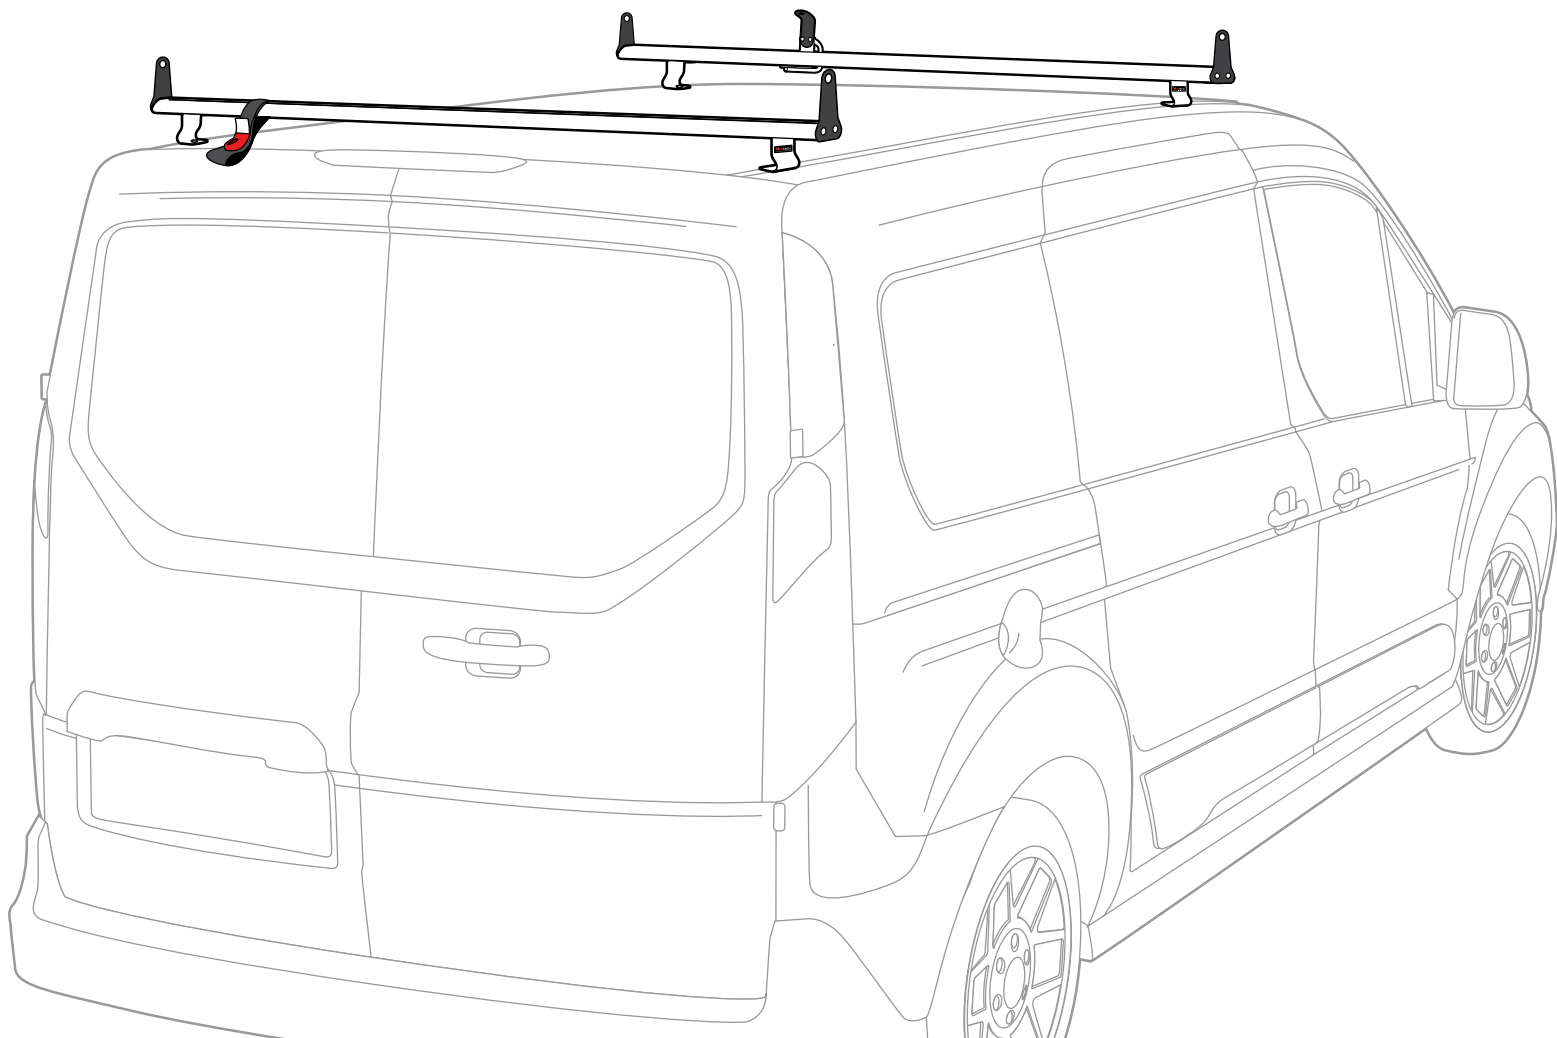

Warehouse Use Only

Part #	QUANTITY
D065	1
D115	1
D113	1
G203	4
M11B	4
A285-50W	2
BG550	2
A04	4
A11	1
A15	1
A69	1

Part #:	J2202W
Dimensions:	6" X 6" X 51" (Telescopic)
Weight:	???

PRODUCT INFO

Part #: J2202W
System: J2000
Material: Aluminum
Fitment: Ford Transit Connect 2014-On
Color: White

REQUIRED TOOLS

3/16" Allen Key Wrench

1/2" Wrench

PART #	DESCRIPTION	QTY	ITEM ITEM NOT DRAWN TO SCALE
S052	DOUBLE SLIDER 2" BOLT TO BOLT	4	
S062	DOUBLE SLIDER 1 3/8" BOLT TO BOLT	1	
W001	1/4" X 1/2" WASHER	8	
W008	5/16" X 3/4" WASHER	22	
W022	5/16" LOCK WASHER	4	
B065	5/16" X 1" HEX BOLT	2	
B103	1/4" X 1 1/4" BUTTON HEAD ALLEN BOLT	8	
B068	5/16" X 1 3/4" HEX BOLT	4	
N002	5/16" NUT	4	
N005	5/16" NYLON NUT	12	
M11	MOUNTING BASE (STANDARD)	4	
A285-50	2.25" X 1" X 50" CROSS BAR	2	
G203	RUBBER SEAT 2.75"	4	
BG550	RUBBER BAR GUARD 50"	2	
A04	SIDE SUPPORT	4	
A11	LADDER BASE	1	
A15	STOPPER	1	
A69	EZ-VELCRO STRAP	1	

EZ-Velcro Strap

Directions

RUBBER BAR GUARDS

- Press the rubber bar guard into the channels of cross bars

SYSTEM PLACEMENT MUST BE PLACED IN THIS ORDER

Do not tighten hardware