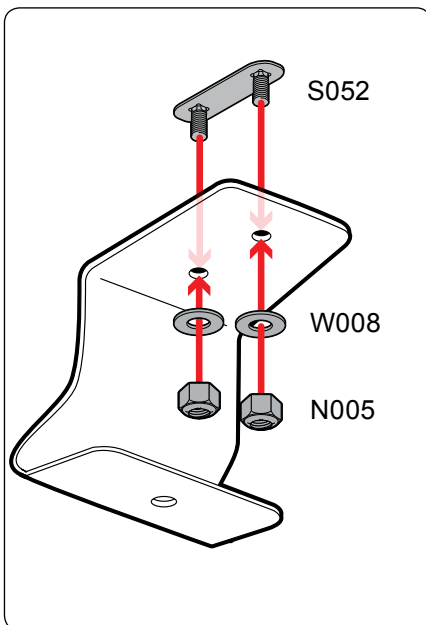

Warehouse Use Only

Part #	QUANTITY
D065	1
D115	1
D113	1
G203	4
M11B	4
A285-50W	2
BG550	2
A04	4
A11	1
A15	1
A69	1

Part #:	J2202W
Dimensions:	6" X 6" X 51" (Telescopic)
Weight:	???

PRODUCT INFO

Part #: J2202W
System: J2000
Material: Aluminum
Fitment: Ford Transit Connect 2014-On
Color: White

REQUIRED TOOLS

3/16" Allen Key Wrench

1/2" Wrench

PART #	DESCRIPTION	QTY	ITEM ITEM NOT DRAWN TO SCALE
S052	DOUBLE SLIDER 2" BOLT TO BOLT	4	
S062	DOUBLE SLIDER 1 3/8" BOLT TO BOLT	1	
W001	1/4" X 1/2" WASHER	8	
W008	5/16" X 3/4" WASHER	22	
W022	5/16" LOCK WASHER	4	
B065	5/16" X 1" HEX BOLT	2	
B103	1/4" X 1 1/4" BUTTON HEAD ALLEN BOLT	8	
B068	5/16" X 1 3/4" HEX BOLT	4	
N002	5/16" NUT	4	
N005	5/16" NYLON NUT	12	
M11	MOUNTING BASE (STANDARD)	4	
A285-50	2.25" X 1" X 50" CROSS BAR	2	
G203	RUBBER SEAT 2.75"	4	
BG550	RUBBER BAR GUARD 50"	2	
A04	SIDE SUPPORT	4	
A11	LADDER BASE	1	
A15	STOPPER	1	
A69	EZ-VELCRO STRAP	1	

EZ-Velcro Strap

Directions

RUBBER BAR GUARDS

- Press the rubber bar guard into the channels of cross bars

SYSTEM PLACEMENT MUST BE PLACED IN THIS ORDER

Do not tighten hardware