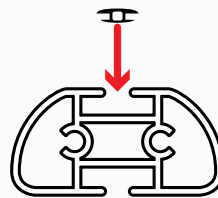

REQUIRED TOOLS

3/16" Allen Key Wrench

1/2" Wrench

PART #	DESCRIPTION	QTY	ITEM ITEM NOT DRAWN TO SCALE
S052	DOUBLE SLIDER 2" BOLT TO BOLT	4	
S062	DOUBLE SLIDER 1 3/8" BOLT TO BOLT	1	
W001	1/4" X 1/2" WASHER	8	
W008	5/16" X 3/4" WASHER	22	
W022	5/16" LOCK WASHER	4	
B065	5/16" X 1" HEX BOLT	2	
B103	1/4" X 1 1/4" BUTTON HEAD ALLEN BOLT	8	
B068	5/16" X 1 3/4" HEX BOLT	4	
N002	5/16" NUT	4	
N005	5/16" NYLON NUT	12	
M11	MOUNTING BASE (STANDARD)	4	
A285-50	2.25" X 1" X 50" CROSS BAR	2	
G203	RUBBER SEAT 2.75"	4	
BG550	RUBBER BAR GUARD 50"	2	
A04	SIDE SUPPORT	4	
A11	LADDER BASE	1	
A15	STOPPER	1	
A69	EZ-VELCRO STRAP	1	

EZ-Velcro Strap

Directions

RUBBER BAR GUARDS

- Press the rubber bar guard into the channels of cross bars

SYSTEM PLACEMENT MUST BE PLACED IN THIS ORDER

Do not tighten hardware