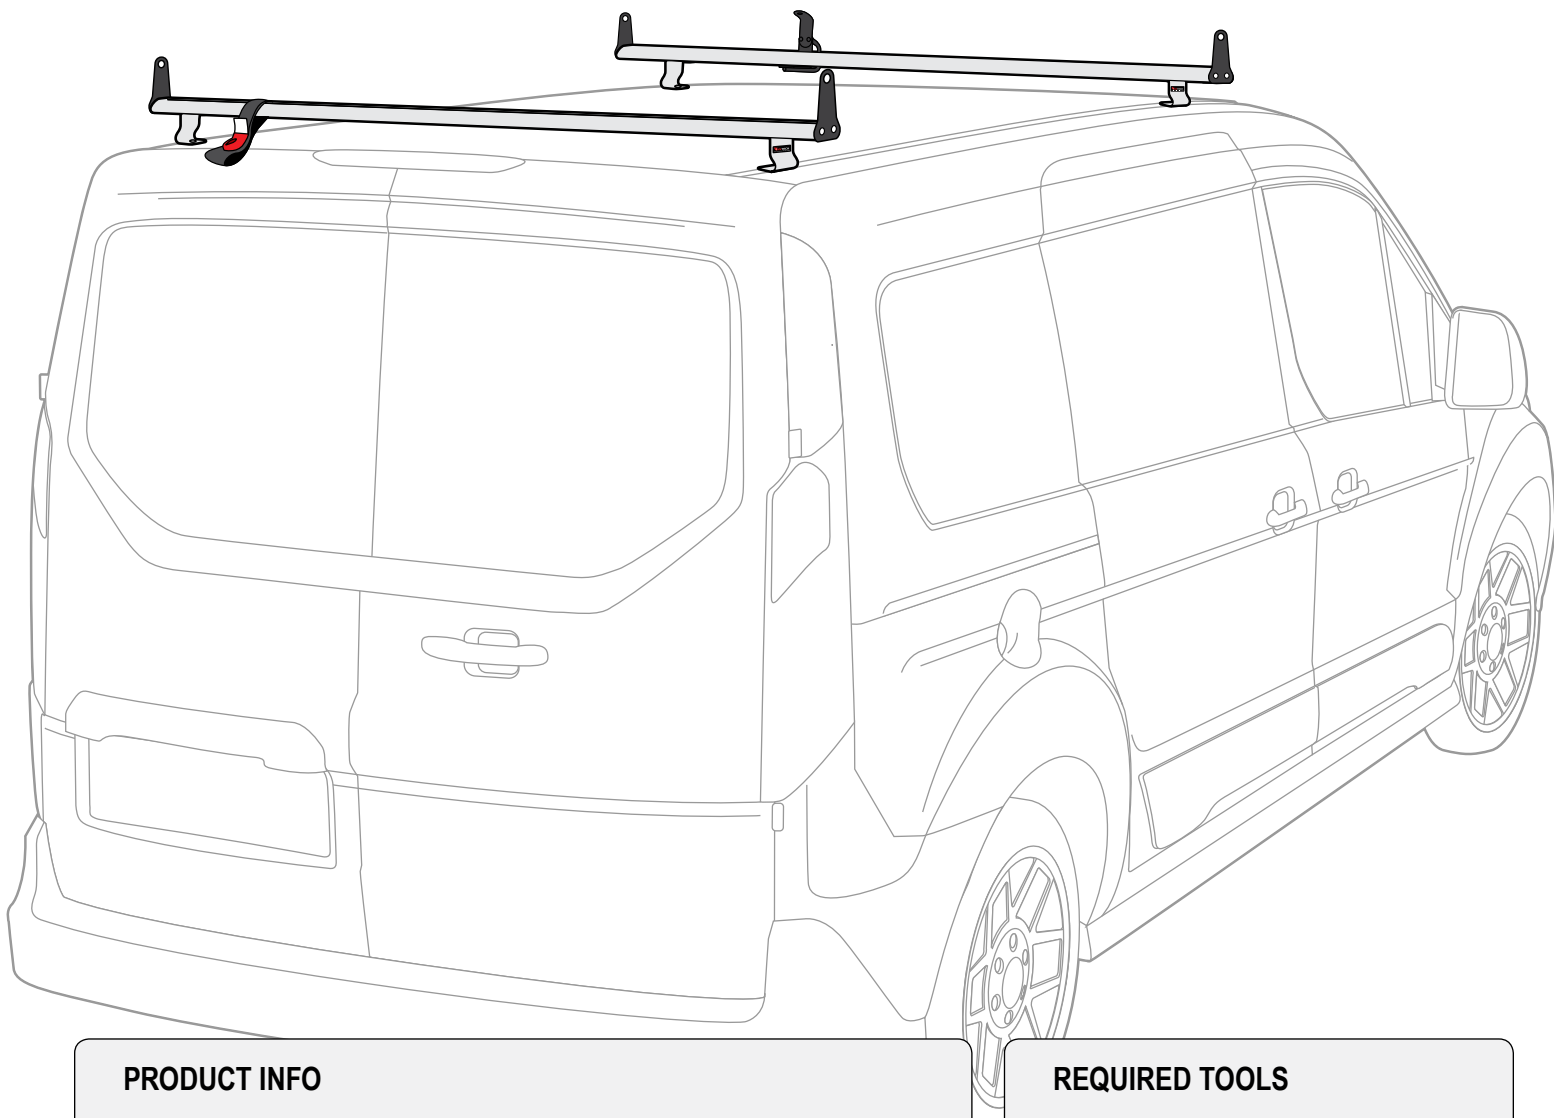

Warehouse Use Only

Part #	QUANTITY
D065	1
D115	1
D113	1
G203	4
M11B	4
A285-50S	2
BG550	2
A04	4
A11	1
A15	1
A69	1

Part #:	J2202S
Dimensions:	6" X 6" X 51" (Telescopic)
Weight:	???

PRODUCT INFO

Part #: J2202S
System: J2000
Material: Aluminum
Fitment: Ford Transit Connect 2014-On
Color: Silver

REQUIRED TOOLS

3/16" Allen Key Wrench

1/2" Wrench

PART #	DESCRIPTION	QTY	ITEM ITEM NOT DRAWN TO SCALE
S052	DOUBLE SLIDER 2" BOLT TO BOLT	4	
S062	DOUBLE SLIDER 1 3/8" BOLT TO BOLT	1	
W001	1/4" X 1/2" WASHER	8	
W008	5/16" X 3/4" WASHER	22	
W022	5/16" LOCK WASHER	4	
B065	5/16" X 1" HEX BOLT	2	
B103	1/4" X 1 1/4" BUTTON HEAD ALLEN BOLT	8	
B068	5/16" X 1 3/4" HEX BOLT	4	
N002	5/16" NUT	4	
N005	5/16" NYLON NUT	12	
M11	MOUNTING BASE (STANDARD)	4	
A285-50	2.25" X 1" X 50" CROSS BAR	2	
G203	RUBBER SEAT 2.75"	4	
BG550	RUBBER BAR GUARD 50"	2	
A04	SIDE SUPPORT	4	
A11	LADDER BASE	1	
A15	STOPPER	1	
A69	EZ-VELCRO STRAP	1	

EZ-Velcro Strap

Directions

RUBBER BAR GUARDS

- Press the rubber bar guard into the channels of cross bars

SYSTEM PLACEMENT MUST BE PLACED IN THIS ORDER

Do not tighten hardware