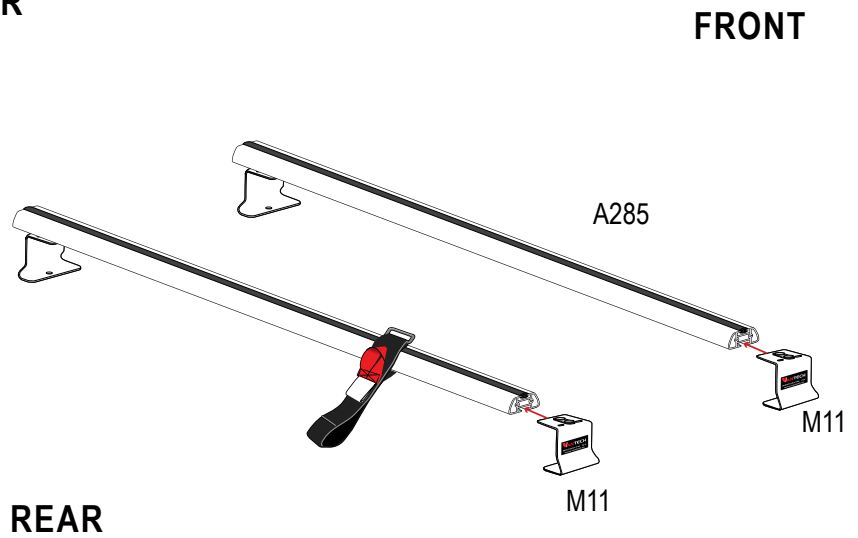

Warehouse Use Only

Part #	QUANTITY
D065	1
D115	1
D113	1
G203	4
M11B	4
A285-50S	2
BG550	2
A04	4
A11	1
A15	1
A69	1

Part #:	J2202S
Dimensions:	6" X 6" X 51" (Telescopic)
Weight:	???

PRODUCT INFO

Part #: J2202S
System: J2000
Material: Aluminum
Fitment: Ford Transit Connect 2014-On
Color: Silver

REQUIRED TOOLS

3/16" Allen Key Wrench

1/2" Wrench

PART #	DESCRIPTION	QTY	ITEM ITEM NOT DRAWN TO SCALE
S052	DOUBLE SLIDER 2" BOLT TO BOLT	4	
S062	DOUBLE SLIDER 1 3/8" BOLT TO BOLT	1	
W001	1/4" X 1/2" WASHER	8	
W008	5/16" X 3/4" WASHER	22	
W022	5/16" LOCK WASHER	4	
B065	5/16" X 1" HEX BOLT	2	
B103	1/4" X 1 1/4" BUTTON HEAD ALLEN BOLT	8	
B068	5/16" X 1 3/4" HEX BOLT	4	
N002	5/16" NUT	4	
N005	5/16" NYLON NUT	12	
M11	MOUNTING BASE (STANDARD)	4	
A285-50	2.25" X 1" X 50" CROSS BAR	2	
G203	RUBBER SEAT 2.75"	4	
BG550	RUBBER BAR GUARD 50"	2	
A04	SIDE SUPPORT	4	
A11	LADDER BASE	1	
A15	STOPPER	1	
A69	EZ-VELCRO STRAP	1	

EZ-Velcro Strap

Directions

RUBBER BAR GUARDS

- Press the rubber bar guard into the channels of cross bars

SYSTEM PLACEMENT MUST BE PLACED IN THIS ORDER

Do not tighten hardware