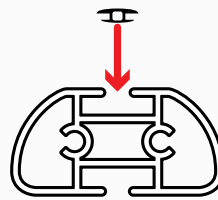

REQUIRED TOOLS

3/16" Allen Key Wrench

1/2" Wrench

PART #	DESCRIPTION	QTY	ITEM ITEM NOT DRAWN TO SCALE
S052	DOUBLE SLIDER 2" BOLT TO BOLT	4	
S062	DOUBLE SLIDER 1 3/8" BOLT TO BOLT	1	
W001	1/4" X 1/2" WASHER	8	
W008	5/16" X 3/4" WASHER	22	
W022	5/16" LOCK WASHER	4	
B065	5/16" X 1" HEX BOLT	2	
B103	1/4" X 1 1/4" BUTTON HEAD ALLEN BOLT	8	
B068	5/16" X 1 3/4" HEX BOLT	4	
N002	5/16" NUT	4	
N005	5/16" NYLON NUT	12	
M11	MOUNTING BASE (STANDARD)	4	
A285-50	2.25" X 1" X 50" CROSS BAR	2	
G203	RUBBER SEAT 2.75"	4	
BG550	RUBBER BAR GUARD 50"	2	
A04	SIDE SUPPORT	4	
A11	LADDER BASE	1	
A15	STOPPER	1	
A69	EZ-VELCRO STRAP	1	

EZ-Velcro Strap

Directions

RUBBER BAR GUARDS

- Press the rubber bar guard into the channels of cross bars

SYSTEM PLACEMENT MUST BE PLACED IN THIS ORDER

Do not tighten hardware