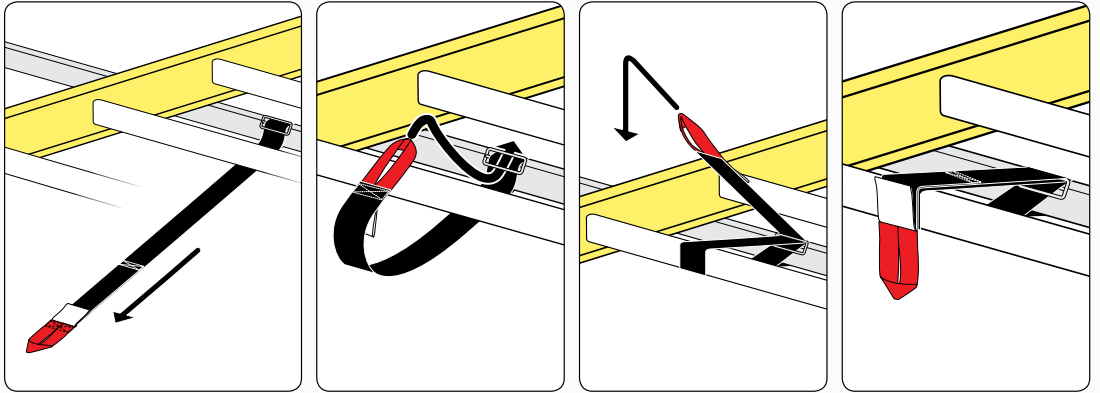

Warehouse Use Only

Part #	QUANTITY
D065	1
D115	1
D113	1
G203	4
M11B	4
A285-50S	2
BG550	2
A04	4
A11	1
A15	1
A69	1

Part #:	J2202S
Dimensions:	6" X 6" X 51" (Telescopic)
Weight:	???

PRODUCT INFO

Part #: J2202S
System: J2000
Material: Aluminum
Fitment: Ford Transit Connect 2014-On
Color: Silver

REQUIRED TOOLS

3/16" Allen Key Wrench

1/2" Wrench

PART #	DESCRIPTION	QTY	ITEM ITEM NOT DRAWN TO SCALE
S052	DOUBLE SLIDER 2" BOLT TO BOLT	4	
S062	DOUBLE SLIDER 1 3/8" BOLT TO BOLT	1	
W001	1/4" X 1/2" WASHER	8	
W008	5/16" X 3/4" WASHER	22	
W022	5/16" LOCK WASHER	4	
B065	5/16" X 1" HEX BOLT	2	
B103	1/4" X 1 1/4" BUTTON HEAD ALLEN BOLT	8	
B068	5/16" X 1 3/4" HEX BOLT	4	
N002	5/16" NUT	4	
N005	5/16" NYLON NUT	12	
M11	MOUNTING BASE (STANDARD)	4	
A285-50	2.25" X 1" X 50" CROSS BAR	2	
G203	RUBBER SEAT 2.75"	4	
BG550	RUBBER BAR GUARD 50"	2	
A04	SIDE SUPPORT	4	
A11	LADDER BASE	1	
A15	STOPPER	1	
A69	EZ-VELCRO STRAP	1	

EZ-Velcro Strap

Directions

RUBBER BAR GUARDS

- Press the rubber bar guard into the channels of cross bars

SYSTEM PLACEMENT MUST BE PLACED IN THIS ORDER

Do not tighten hardware