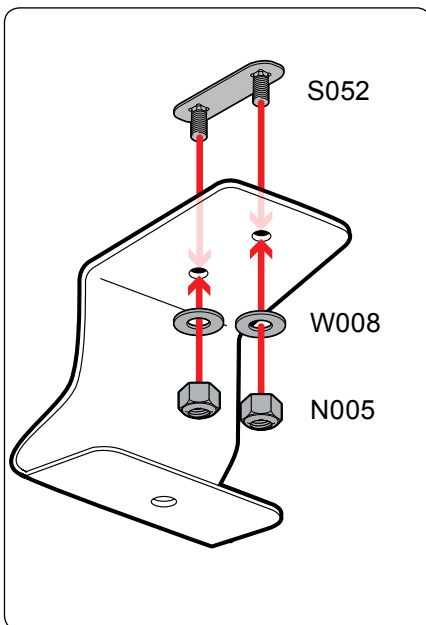

Warehouse Use Only

Part #	QUANTITY
D065	1
D115	1
D113	1
G203	4
M11B	4
A285-50S	2
BG550	2
A04	4
A11	1
A15	1
A69	1

Part #:	J2202S
Dimensions:	6" X 6" X 51" (Telescopic)
Weight:	???

PRODUCT INFO

Part #: J2202S
System: J2000
Material: Aluminum
Fitment: Ford Transit Connect 2014-On
Color: Silver

REQUIRED TOOLS

3/16" Allen Key Wrench

1/2" Wrench

PART #	DESCRIPTION	QTY	ITEM ITEM NOT DRAWN TO SCALE
S052	DOUBLE SLIDER 2" BOLT TO BOLT	4	
S062	DOUBLE SLIDER 1 3/8" BOLT TO BOLT	1	
W001	1/4" X 1/2" WASHER	8	
W008	5/16" X 3/4" WASHER	22	
W022	5/16" LOCK WASHER	4	
B065	5/16" X 1" HEX BOLT	2	
B103	1/4" X 1 1/4" BUTTON HEAD ALLEN BOLT	8	
B068	5/16" X 1 3/4" HEX BOLT	4	
N002	5/16" NUT	4	
N005	5/16" NYLON NUT	12	
M11	MOUNTING BASE (STANDARD)	4	
A285-50	2.25" X 1" X 50" CROSS BAR	2	
G203	RUBBER SEAT 2.75"	4	
BG550	RUBBER BAR GUARD 50"	2	
A04	SIDE SUPPORT	4	
A11	LADDER BASE	1	
A15	STOPPER	1	
A69	EZ-VELCRO STRAP	1	

EZ-Velcro Strap

Directions

RUBBER BAR GUARDS

- Press the rubber bar guard into the channels of cross bars

SYSTEM PLACEMENT MUST BE PLACED IN THIS ORDER

Do not tighten hardware