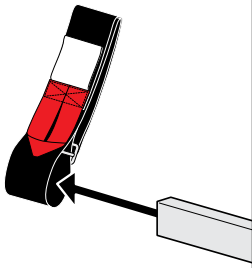

Warehouse Use Only

Part #	QUANTITY
D065	1
D115	1
D113	1
G203	4
M11B	4
A285-50S	2
BG550	2
A04	4
A11	1
A15	1
A69	1

Part #:	J2202S
Dimensions:	6" X 6" X 51" (Telescopic)
Weight:	???

PRODUCT INFO

Part #: J2202S
System: J2000
Material: Aluminum
Fitment: Ford Transit Connect 2014-On
Color: Silver

REQUIRED TOOLS

3/16" Allen Key Wrench

1/2" Wrench

PART #	DESCRIPTION	QTY	ITEM ITEM NOT DRAWN TO SCALE
S052	DOUBLE SLIDER 2" BOLT TO BOLT	4	
S062	DOUBLE SLIDER 1 3/8" BOLT TO BOLT	1	
W001	1/4" X 1/2" WASHER	8	
W008	5/16" X 3/4" WASHER	22	
W022	5/16" LOCK WASHER	4	
B065	5/16" X 1" HEX BOLT	2	
B103	1/4" X 1 1/4" BUTTON HEAD ALLEN BOLT	8	
B068	5/16" X 1 3/4" HEX BOLT	4	
N002	5/16" NUT	4	
N005	5/16" NYLON NUT	12	
M11	MOUNTING BASE (STANDARD)	4	
A285-50	2.25" X 1" X 50" CROSS BAR	2	
G203	RUBBER SEAT 2.75"	4	
BG550	RUBBER BAR GUARD 50"	2	
A04	SIDE SUPPORT	4	
A11	LADDER BASE	1	
A15	STOPPER	1	
A69	EZ-VELCRO STRAP	1	

EZ-Velcro Strap

Directions

RUBBER BAR GUARDS

- Press the rubber bar guard into the channels of cross bars

SYSTEM PLACEMENT MUST BE PLACED IN THIS ORDER

Do not tighten hardware