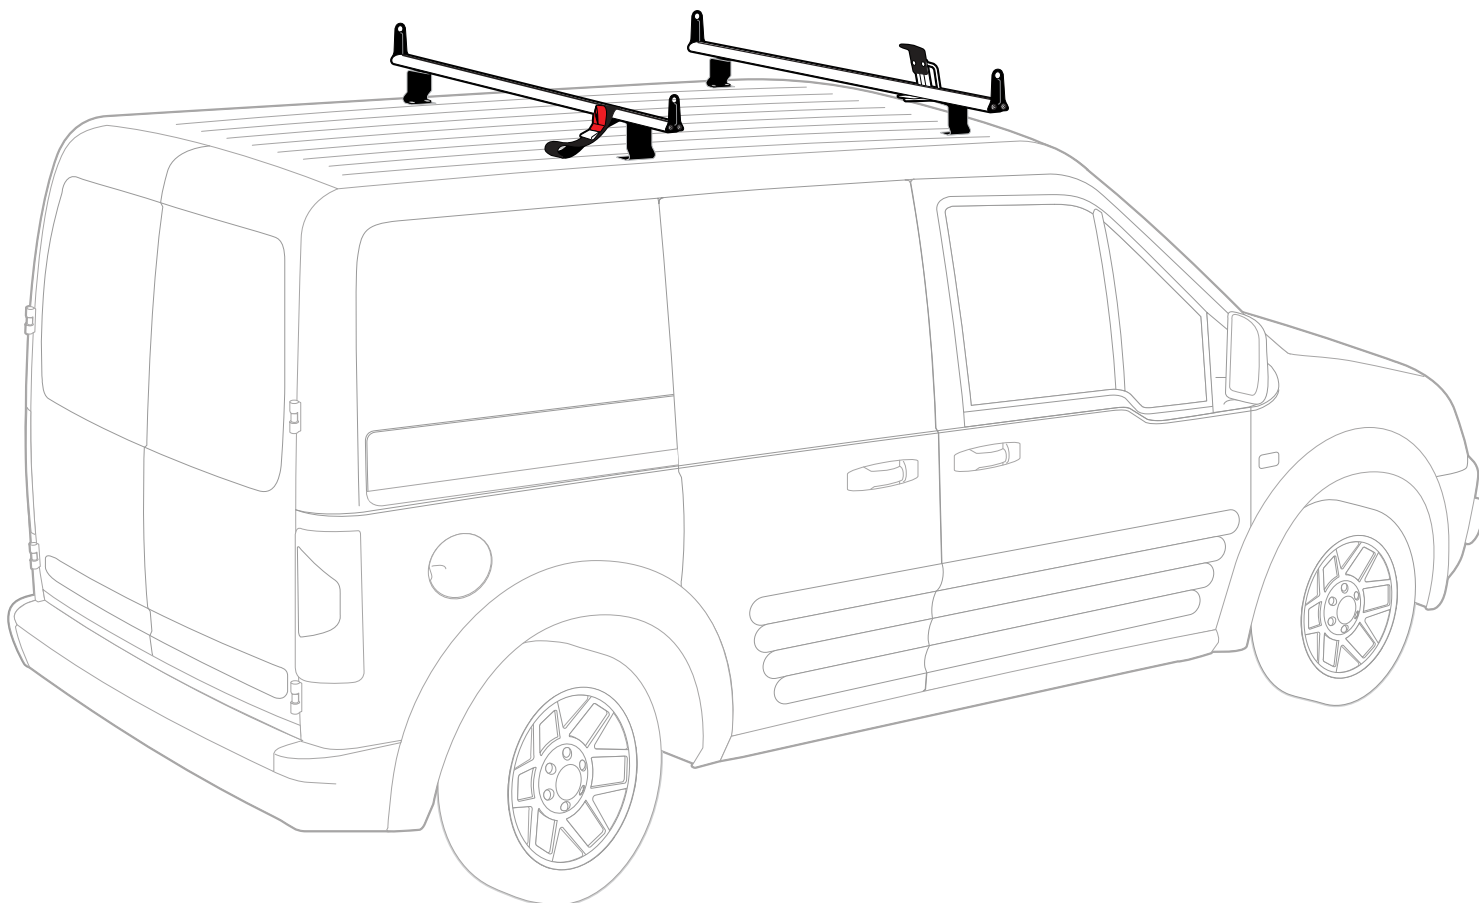

Warehouse Use Only

Part #	QUANTITY
D063	1
D115	1
D113	1
G025	4
M11B	4
A285-50W	2
BG550	2
A04	4
A11	1
A15	1
A69	1

Part #:	J2050W
Dimensions:	4" X 4" X 51" (Telescopic)
Weight:	???

PRODUCT INFO

Part #: J2050W
System: J-Series
Material: Aluminum
Fitment: Transit Connect 2008-13
Color: White

REQUIRED TOOLS

1/2" Wrench

3/16" Allen Key Wrench

PART #	DESCRIPTION	QTY	ITEM ITEM NOT DRAWN TO SCALE
S052	DOUBLE SLIDER 2" BOLT TO BOLT	4	
S062	DOUBLE SLIDER 1 3/8" BOLT TO BOLT	1	
W001	1/4" X 1/2" WASHER	8	
W008	5/16" X 3/4" WASHER	16	
W022	5/16" LOCK WASHER	4	
B015	5/16" X 1" CARRIAGE BOLT	2	
B103	1/4" X 1 1/4" BUTTON HEAD ALLEN BOLT	8	
B245	M8-30MM HEX BOLT	4	
N005	5/16" NYLON NUT	12	
M11	MOUNTING BASE (STANDARD)	4	
A285-50	2.25" X 1" X 50" CROSS BAR	2	
G025	GASKET 2.5"	4	
BG550	RUBBER BAR GUARD 50"	2	
A04	SIDE SUPPORT	4	
A11	LADDER BASE	1	
A15	STOPPER	1	
A69	EZ-VELCRO STRAP	1	

RUBBER BAR GUARDS

- Press the rubber bar guard into the channels of cross bars

EZ-Velcro Strap

Directions

SYSTEM PLACEMENT MUST BE PLACED IN THIS ORDER

Do not tighten hardware