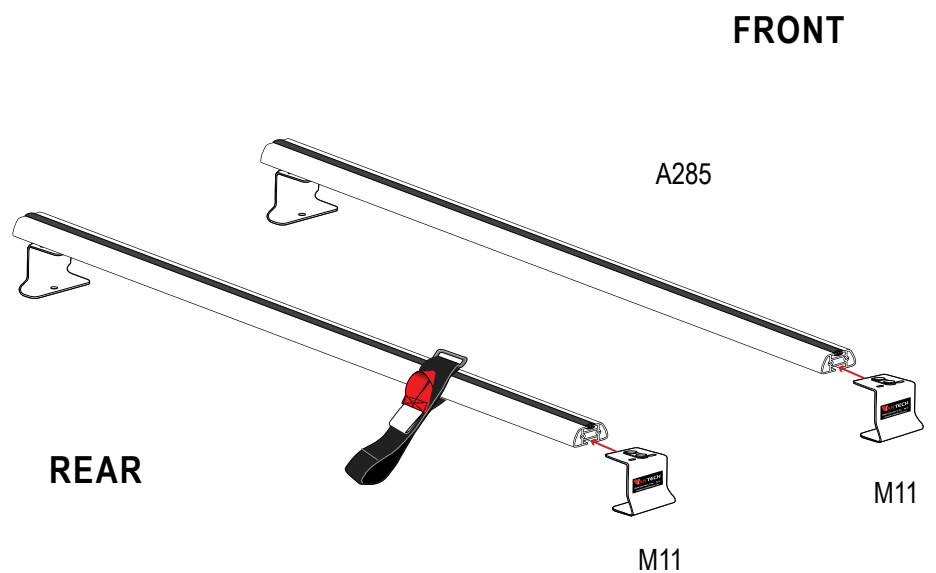

Warehouse Use Only

Part #	QUANTITY
D063	1
D115	1
D113	1
G025	4
M11B	4
A285-50W	2
BG550	2
A04	4
A11	1
A15	1
A69	1

Part #:	J2050W
Dimensions:	4" X 4" X 51" (Telescopic)
Weight:	???

PRODUCT INFO

Part #: J2050W
System: J-Series
Material: Aluminum
Fitment: Transit Connect 2008-13
Color: White

REQUIRED TOOLS

1/2" Wrench

3/16" Allen Key Wrench

PART #	DESCRIPTION	QTY	ITEM ITEM NOT DRAWN TO SCALE
S052	DOUBLE SLIDER 2" BOLT TO BOLT	4	
S062	DOUBLE SLIDER 1 3/8" BOLT TO BOLT	1	
W001	1/4" X 1/2" WASHER	8	
W008	5/16" X 3/4" WASHER	16	
W022	5/16" LOCK WASHER	4	
B015	5/16" X 1" CARRIAGE BOLT	2	
B103	1/4" X 1 1/4" BUTTON HEAD ALLEN BOLT	8	
B245	M8-30MM HEX BOLT	4	
N005	5/16" NYLON NUT	12	
M11	MOUNTING BASE (STANDARD)	4	
A285-50	2.25" X 1" X 50" CROSS BAR	2	
G025	GASKET 2.5"	4	
BG550	RUBBER BAR GUARD 50"	2	
A04	SIDE SUPPORT	4	
A11	LADDER BASE	1	
A15	STOPPER	1	
A69	EZ-VELCRO STRAP	1	

RUBBER BAR GUARDS

- Press the rubber bar guard into the channels of cross bars

EZ-Velcro Strap

Directions

SYSTEM PLACEMENT MUST BE PLACED IN THIS ORDER

Do not tighten hardware