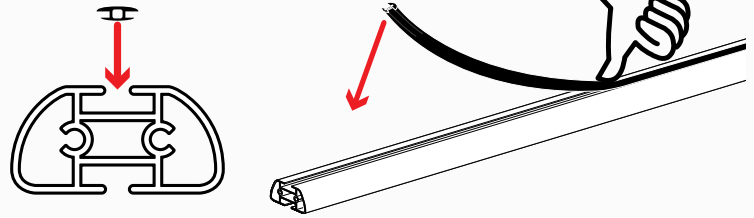

Warehouse Use Only

Part #	QUANTITY
D063	1
D115	1
D113	1
G025	4
M11B	4
A285-50W	2
BG550	2
A04	4
A11	1
A15	1
A69	1

Part #:	J2050W
Dimensions:	4" X 4" X 51" (Telescopic)
Weight:	???

PRODUCT INFO

Part #: J2050W
System: J-Series
Material: Aluminum
Fitment: Transit Connect 2008-13
Color: White

REQUIRED TOOLS

1/2" Wrench

3/16" Allen Key Wrench

PART #	DESCRIPTION	QTY	ITEM ITEM NOT DRAWN TO SCALE
S052	DOUBLE SLIDER 2" BOLT TO BOLT	4	
S062	DOUBLE SLIDER 1 3/8" BOLT TO BOLT	1	
W001	1/4" X 1/2" WASHER	8	
W008	5/16" X 3/4" WASHER	16	
W022	5/16" LOCK WASHER	4	
B015	5/16" X 1" CARRIAGE BOLT	2	
B103	1/4" X 1 1/4" BUTTON HEAD ALLEN BOLT	8	
B245	M8-30MM HEX BOLT	4	
N005	5/16" NYLON NUT	12	
M11	MOUNTING BASE (STANDARD)	4	
A285-50	2.25" X 1" X 50" CROSS BAR	2	
G025	GASKET 2.5"	4	
BG550	RUBBER BAR GUARD 50"	2	
A04	SIDE SUPPORT	4	
A11	LADDER BASE	1	
A15	STOPPER	1	
A69	EZ-VELCRO STRAP	1	

RUBBER BAR GUARDS

- Press the rubber bar guard into the channels of cross bars

EZ-Velcro Strap

Directions

SYSTEM PLACEMENT MUST BE PLACED IN THIS ORDER

Do not tighten hardware