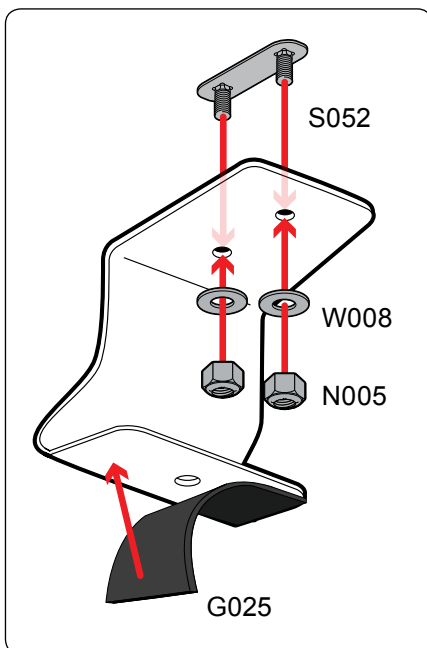

Warehouse Use Only

Part #	QUANTITY
D063	1
D115	1
D113	1
G025	4
M11B	4
A285-50W	2
BG550	2
A04	4
A11	1
A15	1
A69	1

Part #:	J2050W
Dimensions:	4" X 4" X 51" (Telescopic)
Weight:	???

PRODUCT INFO

Part #: J2050W
System: J-Series
Material: Aluminum
Fitment: Transit Connect 2008-13
Color: White

REQUIRED TOOLS

1/2" Wrench

3/16" Allen Key Wrench

PART #	DESCRIPTION	QTY	ITEM ITEM NOT DRAWN TO SCALE
S052	DOUBLE SLIDER 2" BOLT TO BOLT	4	
S062	DOUBLE SLIDER 1 3/8" BOLT TO BOLT	1	
W001	1/4" X 1/2" WASHER	8	
W008	5/16" X 3/4" WASHER	16	
W022	5/16" LOCK WASHER	4	
B015	5/16" X 1" CARRIAGE BOLT	2	
B103	1/4" X 1 1/4" BUTTON HEAD ALLEN BOLT	8	
B245	M8-30MM HEX BOLT	4	
N005	5/16" NYLON NUT	12	
M11	MOUNTING BASE (STANDARD)	4	
A285-50	2.25" X 1" X 50" CROSS BAR	2	
G025	GASKET 2.5"	4	
BG550	RUBBER BAR GUARD 50"	2	
A04	SIDE SUPPORT	4	
A11	LADDER BASE	1	
A15	STOPPER	1	
A69	EZ-VELCRO STRAP	1	

RUBBER BAR GUARDS

- Press the rubber bar guard into the channels of cross bars

EZ-Velcro Strap

Directions

SYSTEM PLACEMENT MUST BE PLACED IN THIS ORDER

Do not tighten hardware