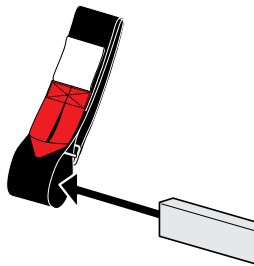

REQUIRED TOOLS

1/2" Wrench

3/16" Allen Key Wrench

PART #	DESCRIPTION	QTY	ITEM ITEM NOT DRAWN TO SCALE
S052	DOUBLE SLIDER 2" BOLT TO BOLT	4	
S062	DOUBLE SLIDER 1 3/8" BOLT TO BOLT	1	
W001	1/4" X 1/2" WASHER	8	
W008	5/16" X 3/4" WASHER	16	
W022	5/16" LOCK WASHER	4	
B015	5/16" X 1" CARRIAGE BOLT	2	
B103	1/4" X 1 1/4" BUTTON HEAD ALLEN BOLT	8	
B245	M8-30MM HEX BOLT	4	
N005	5/16" NYLON NUT	12	
M11	MOUNTING BASE (STANDARD)	4	
A285-50	2.25" X 1" X 50" CROSS BAR	2	
G025	GASKET 2.5"	4	
BG550	RUBBER BAR GUARD 50"	2	
A04	SIDE SUPPORT	4	
A11	LADDER BASE	1	
A15	STOPPER	1	
A69	EZ-VELCRO STRAP	1	

RUBBER BAR GUARDS

- Press the rubber bar guard into the channels of cross bars

EZ-Velcro Strap

Directions

SYSTEM PLACEMENT MUST BE PLACED IN THIS ORDER

Do not tighten hardware