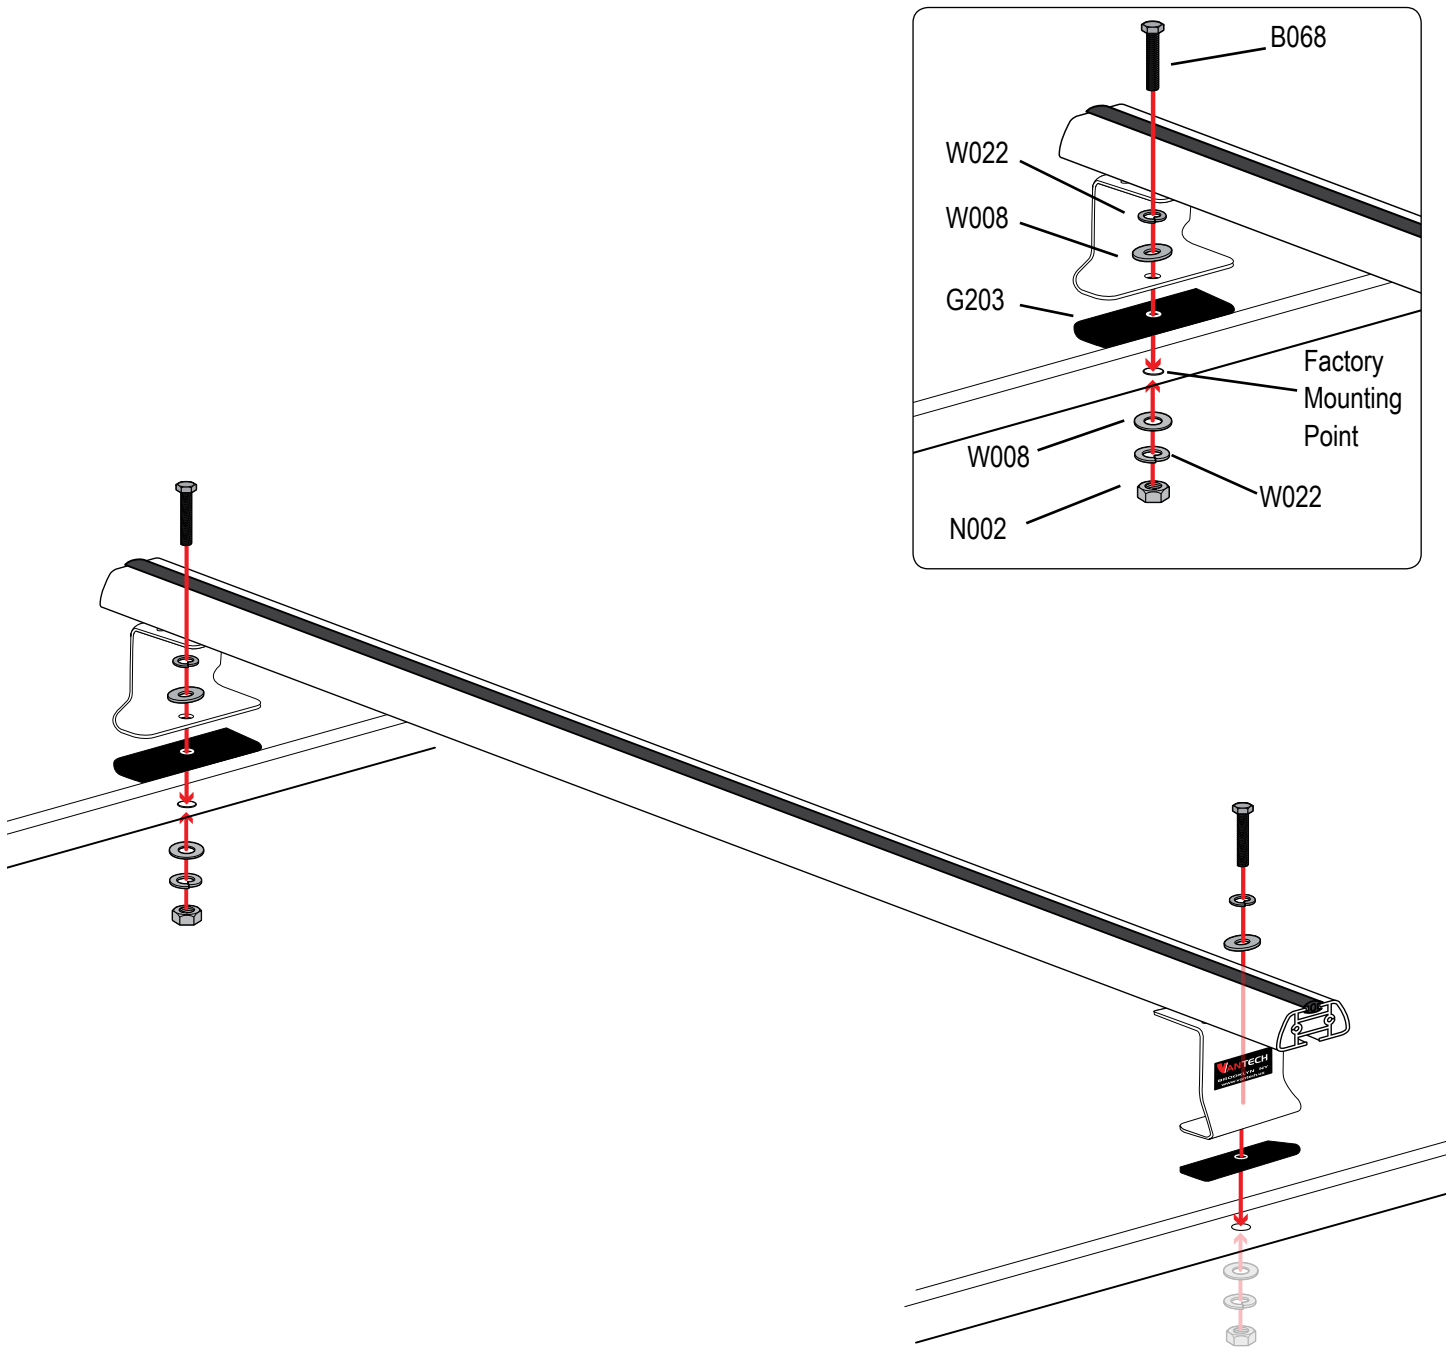

Warehouse Use Only

Part #	QUANTITY
D066	1
D116	1
G203	6
M11-2B	2
M11B	4
A285-50W	3
BG550	3
Z285	6

Part #:	J1203W
Dimensions:	6" X 6" X 51" (Telescopic)
Weight:	???

PRODUCT INFO

Part #: J1203W
System: J2000
Material: Aluminum
Fitment: Ford Transit Connect 2014-On
Color: White

REQUIRED TOOLS

1/2" Wrench

PART #	DESCRIPTION	QTY	ITEM ITEM NOT DRAWN TO SCALE
S052	DOUBLE SLIDER 2" BOLT TO BOLT	6	
W008	5/16" X 3/4" WASHER	24	
W022	5/16" LOCK WASHER	6	
B068	5/16" X 1 3/4" HEX BOLT	6	
N002	5/16" NUT	6	
N005	5/16" NYLON NUT	12	
M11-2	MOUNTING BASE (LOW)	2	
M11	MOUNTING BASE (STANDARD)	4	
A285-50	2.25" X 1" X 50" CROSS BAR	3	
G203	RUBBER SEAT 2.75"	6	
BG550	RUBBER BAR GUARD 50"	3	
Z285	ENDCAP	6	

RUBBER BAR GUARDS

- Press the rubber bar guard into the channels of cross bars

SYSTEM PLACEMENT MUST BE PLACED IN THIS ORDER

Do not tighten hardware

On our website you can discover more about commercial van equipment.