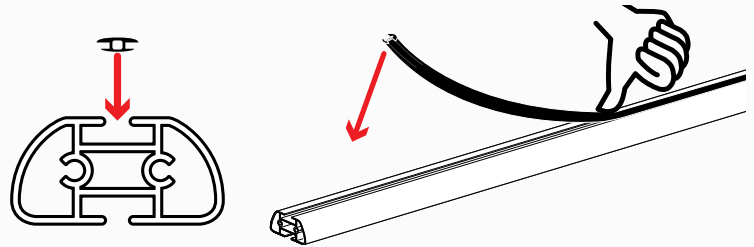

Warehouse Use Only

Part #	QUANTITY
D066	1
D116	1
G203	6
M11-2B	2
M11B	4
A285-50W	3
BG550	3
Z285	6

Part #:	J1203W
Dimensions:	6" X 6" X 51" (Telescopic)
Weight:	???

PRODUCT INFO

Part #: J1203W
System: J2000
Material: Aluminum
Fitment: Ford Transit Connect 2014-On
Color: White

REQUIRED TOOLS

1/2" Wrench

PART #	DESCRIPTION	QTY	ITEM ITEM NOT DRAWN TO SCALE
S052	DOUBLE SLIDER 2" BOLT TO BOLT	6	
W008	5/16" X 3/4" WASHER	24	
W022	5/16" LOCK WASHER	6	
B068	5/16" X 1 3/4" HEX BOLT	6	
N002	5/16" NUT	6	
N005	5/16" NYLON NUT	12	
M11-2	MOUNTING BASE (LOW)	2	
M11	MOUNTING BASE (STANDARD)	4	
A285-50	2.25" X 1" X 50" CROSS BAR	3	
G203	RUBBER SEAT 2.75"	6	
BG550	RUBBER BAR GUARD 50"	3	
Z285	ENDCAP	6	

RUBBER BAR GUARDS

- Press the rubber bar guard into the channels of cross bars

SYSTEM PLACEMENT MUST BE PLACED IN THIS ORDER

Do not tighten hardware

On our website you can discover more about commercial van equipment.