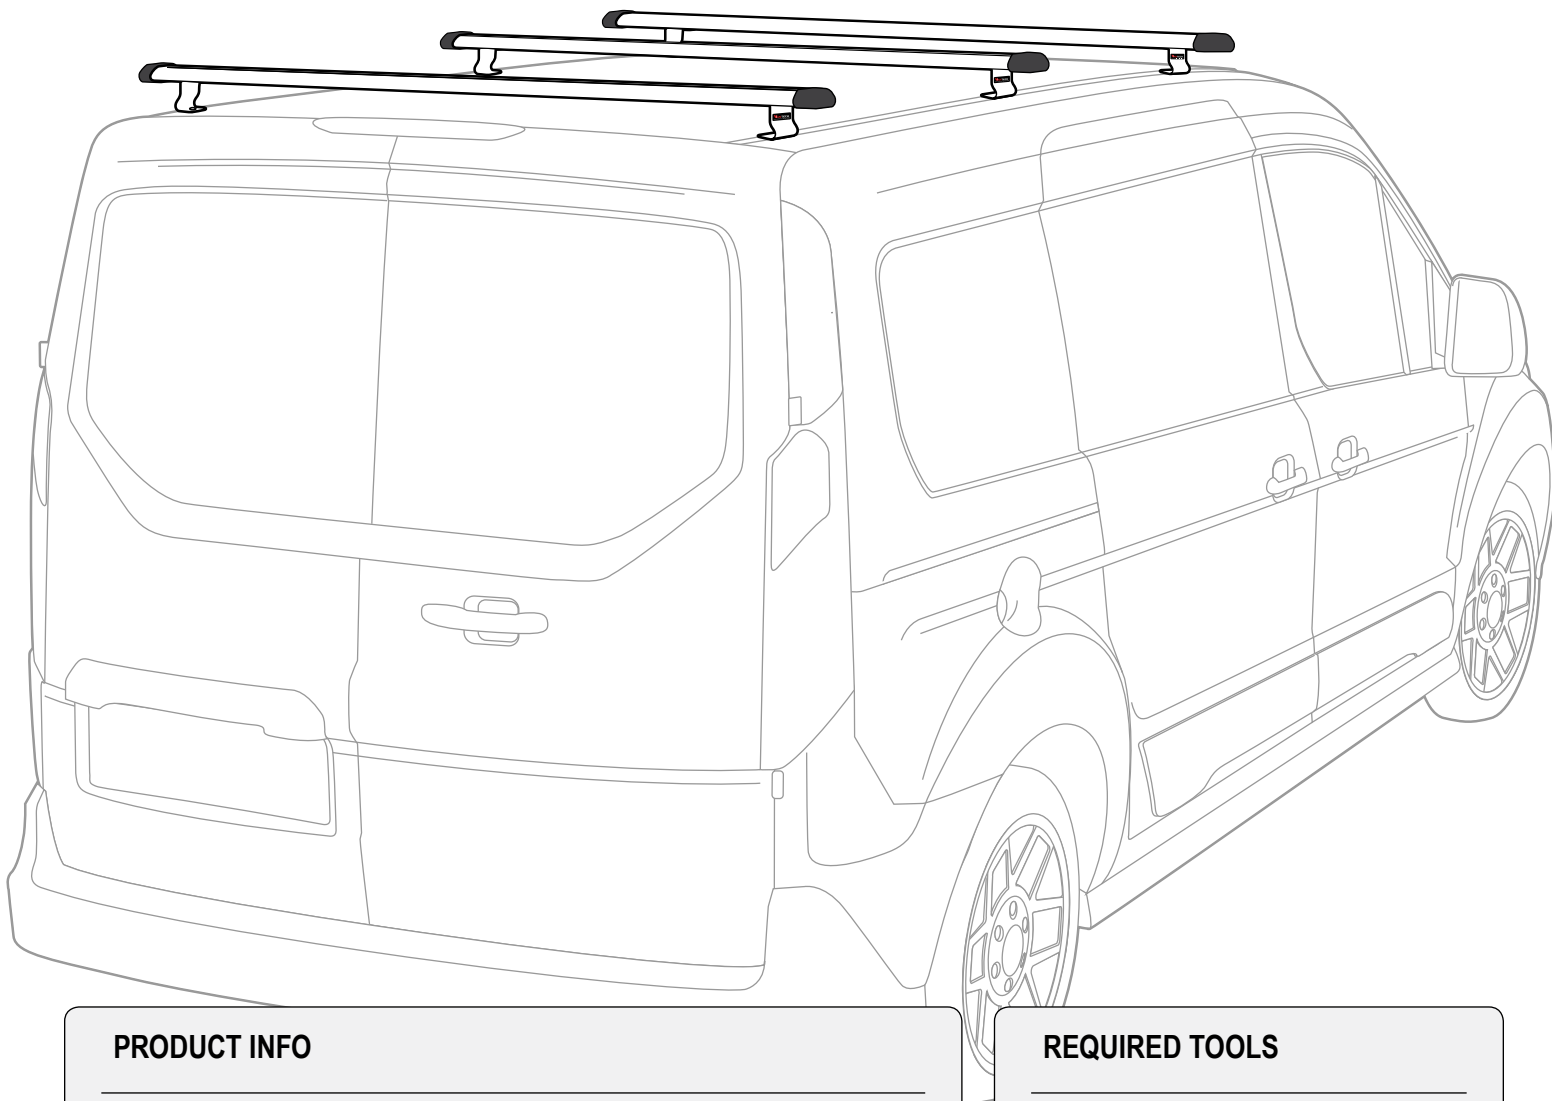

Warehouse Use Only

Part #	QUANTITY
D066	1
D116	1
G203	6
M11-2B	2
M11B	4
A285-50W	3
BG550	3
Z285	6

Part #:	J1203W
Dimensions:	6" X 6" X 51" (Telescopic)
Weight:	???

PRODUCT INFO

Part #: J1203W
System: J2000
Material: Aluminum
Fitment: Ford Transit Connect 2014-On
Color: White

REQUIRED TOOLS

1/2" Wrench

PART #	DESCRIPTION	QTY	ITEM ITEM NOT DRAWN TO SCALE
S052	DOUBLE SLIDER 2" BOLT TO BOLT	6	
W008	5/16" X 3/4" WASHER	24	
W022	5/16" LOCK WASHER	6	
B068	5/16" X 1 3/4" HEX BOLT	6	
N002	5/16" NUT	6	
N005	5/16" NYLON NUT	12	
M11-2	MOUNTING BASE (LOW)	2	
M11	MOUNTING BASE (STANDARD)	4	
A285-50	2.25" X 1" X 50" CROSS BAR	3	
G203	RUBBER SEAT 2.75"	6	
BG550	RUBBER BAR GUARD 50"	3	
Z285	ENDCAP	6	