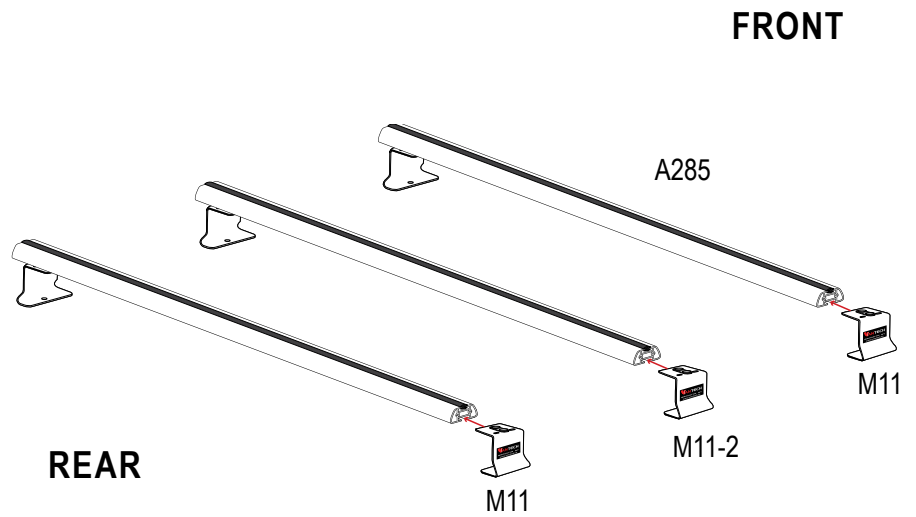

Warehouse Use Only

Part #	QUANTITY
D066	1
D116	1
G203	6
M11-2B	2
M11B	4
A285-50W	3
BG550	3
Z285	6

Part #:	J1203W
Dimensions:	6" X 6" X 51" (Telescopic)
Weight:	???

PRODUCT INFO

Part #: J1203W
System: J2000
Material: Aluminum
Fitment: Ford Transit Connect 2014-On
Color: White

REQUIRED TOOLS

1/2" Wrench

PART #	DESCRIPTION	QTY	ITEM ITEM NOT DRAWN TO SCALE
S052	DOUBLE SLIDER 2" BOLT TO BOLT	6	
W008	5/16" X 3/4" WASHER	24	
W022	5/16" LOCK WASHER	6	
B068	5/16" X 1 3/4" HEX BOLT	6	
N002	5/16" NUT	6	
N005	5/16" NYLON NUT	12	
M11-2	MOUNTING BASE (LOW)	2	
M11	MOUNTING BASE (STANDARD)	4	
A285-50	2.25" X 1" X 50" CROSS BAR	3	
G203	RUBBER SEAT 2.75"	6	
BG550	RUBBER BAR GUARD 50"	3	
Z285	ENDCAP	6	

RUBBER BAR GUARDS

- Press the rubber bar guard into the channels of cross bars

SYSTEM PLACEMENT MUST BE PLACED IN THIS ORDER

Do not tighten hardware

On our website you can discover more about commercial van equipment.