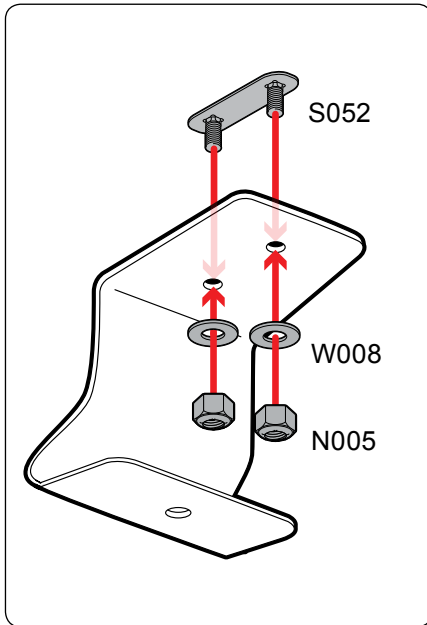

Warehouse Use Only

Part #	QUANTITY
D066	1
D116	1
G203	6
M11-2B	2
M11B	4
A285-50W	3
BG550	3
Z285	6

Part #:	J1203W
Dimensions:	6" X 6" X 51" (Telescopic)
Weight:	???

PRODUCT INFO

Part #: J1203W
System: J2000
Material: Aluminum
Fitment: Ford Transit Connect 2014-On
Color: White

REQUIRED TOOLS

1/2" Wrench

PART #	DESCRIPTION	QTY	ITEM ITEM NOT DRAWN TO SCALE
S052	DOUBLE SLIDER 2" BOLT TO BOLT	6	
W008	5/16" X 3/4" WASHER	24	
W022	5/16" LOCK WASHER	6	
B068	5/16" X 1 3/4" HEX BOLT	6	
N002	5/16" NUT	6	
N005	5/16" NYLON NUT	12	
M11-2	MOUNTING BASE (LOW)	2	
M11	MOUNTING BASE (STANDARD)	4	
A285-50	2.25" X 1" X 50" CROSS BAR	3	
G203	RUBBER SEAT 2.75"	6	
BG550	RUBBER BAR GUARD 50"	3	
Z285	ENDCAP	6	

RUBBER BAR GUARDS

- Press the rubber bar guard into the channels of cross bars

SYSTEM PLACEMENT MUST BE PLACED IN THIS ORDER

Do not tighten hardware

On our website you can discover more about commercial van equipment.