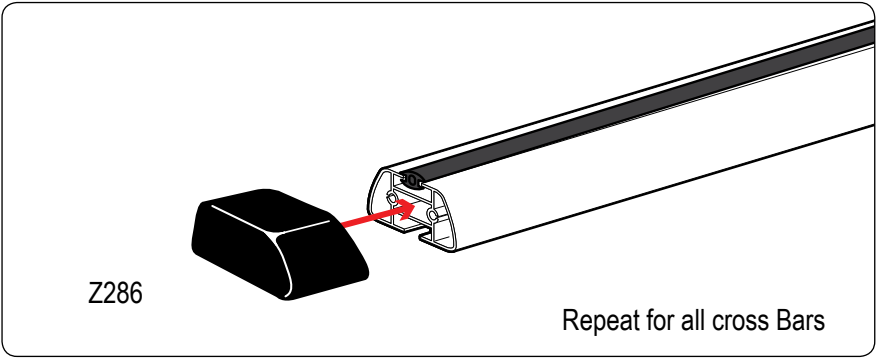

Warehouse Use Only

Part #	QUANTITY
D066	1
D116	1
G203	6
M11-2B	2
M11B	4
A285-50W	3
BG550	3
Z285	6

Part #:	J1203W
Dimensions:	6" X 6" X 51" (Telescopic)
Weight:	???

PRODUCT INFO

Part #: J1203W
System: J2000
Material: Aluminum
Fitment: Ford Transit Connect 2014-On
Color: White

RUBBER BAR GUARDS

- Press the rubber bar guard into the channels of cross bars

SYSTEM PLACEMENT MUST BE PLACED IN THIS ORDER

Do not tighten hardware

On our website you can discover more about commercial van equipment.