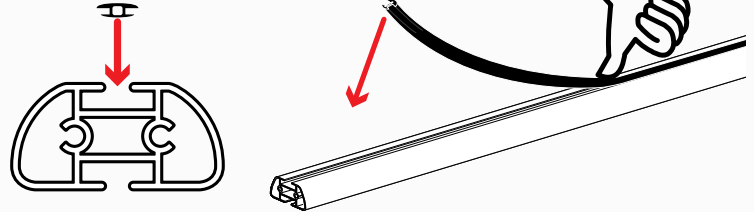

REQUIRED TOOLS

1/2" Wrench

PART #	DESCRIPTION	QTY	ITEM ITEM NOT DRAWN TO SCALE
S052	DOUBLE SLIDER 2" BOLT TO BOLT	4	
W008	5/16" X 3/4" WASHER	16	
W022	5/16" LOCK WASHER	4	
B068	5/16" X 1 3/4" HEX BOLT	4	
N002	5/16" NUT	4	
N005	5/16" NYLON NUT	8	
M11	MOUNTING BASE (STANDARD)	4	
A285-50	2.25" X 1" X 50" CROSS BAR	2	
G203	RUBBER SEAT 2.75"	4	
BG550	RUBBER BAR GUARD 50"	2	
Z285	ENDCAP	4	

RUBBER BAR GUARDS

- Press the rubber bar guard into the channels of cross bars

SYSTEM PLACEMENT MUST BE PLACED IN THIS ORDER

Do not tighten hardware

On our website you can discover more about commercial van equipment.