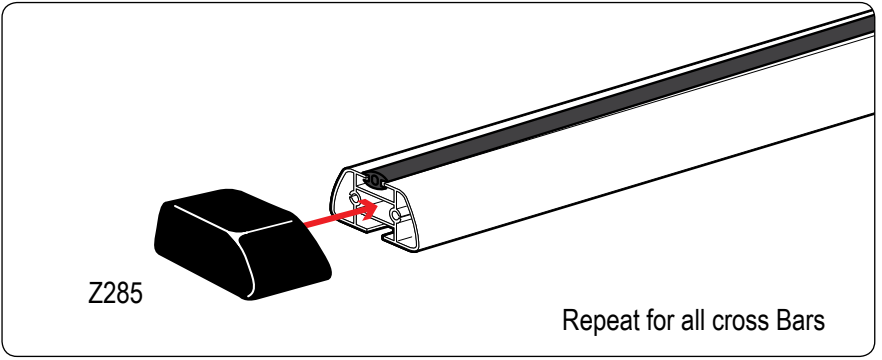

Warehouse Use Only

Part #	QUANTITY
D065	1
D115	1
G203	4
M11B	4
A285-50W	2
BG550	2
Z285	4

Part #:	J1202W
Dimensions:	6" X 6" X 51" (Telescopic)
Weight:	???

PRODUCT INFO

Part #: J1202W
System: J2000
Material: Aluminum
Fitment: Ford Transit Connect 2014-On
Color: White

RUBBER BAR GUARDS

- Press the rubber bar guard into the channels of cross bars

SYSTEM PLACEMENT MUST BE PLACED IN THIS ORDER

Do not tighten hardware

On our website you can discover more about commercial van equipment.