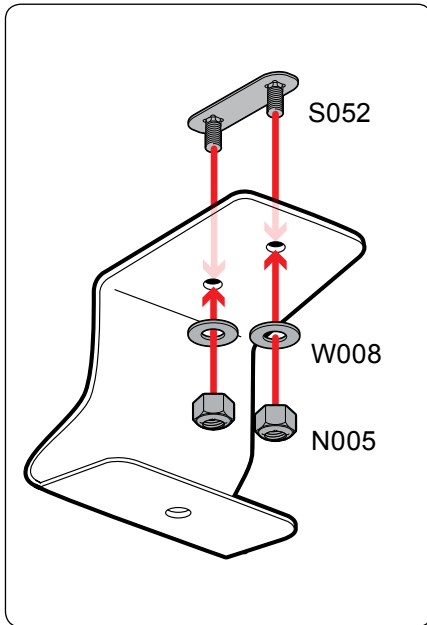

Warehouse Use Only

Part #	QUANTITY
D065	1
D115	1
G203	4
M11B	4
A285-50W	2
BG550	2
Z285	4

Part #:	J1202W
Dimensions:	6" X 6" X 51" (Telescopic)
Weight:	???

PRODUCT INFO

Part #: J1202W
System: J2000
Material: Aluminum
Fitment: Ford Transit Connect 2014-On
Color: White

REQUIRED TOOLS

1/2" Wrench

PART #	DESCRIPTION	QTY	ITEM ITEM NOT DRAWN TO SCALE
S052	DOUBLE SLIDER 2" BOLT TO BOLT	4	
W008	5/16" X 3/4" WASHER	16	
W022	5/16" LOCK WASHER	4	
B068	5/16" X 1 3/4" HEX BOLT	4	
N002	5/16" NUT	4	
N005	5/16" NYLON NUT	8	
M11	MOUNTING BASE (STANDARD)	4	
A285-50	2.25" X 1" X 50" CROSS BAR	2	
G203	RUBBER SEAT 2.75"	4	
BG550	RUBBER BAR GUARD 50"	2	
Z285	ENDCAP	4	

RUBBER BAR GUARDS

- Press the rubber bar guard into the channels of cross bars

SYSTEM PLACEMENT MUST BE PLACED IN THIS ORDER

Do not tighten hardware

On our website you can discover more about commercial van equipment.