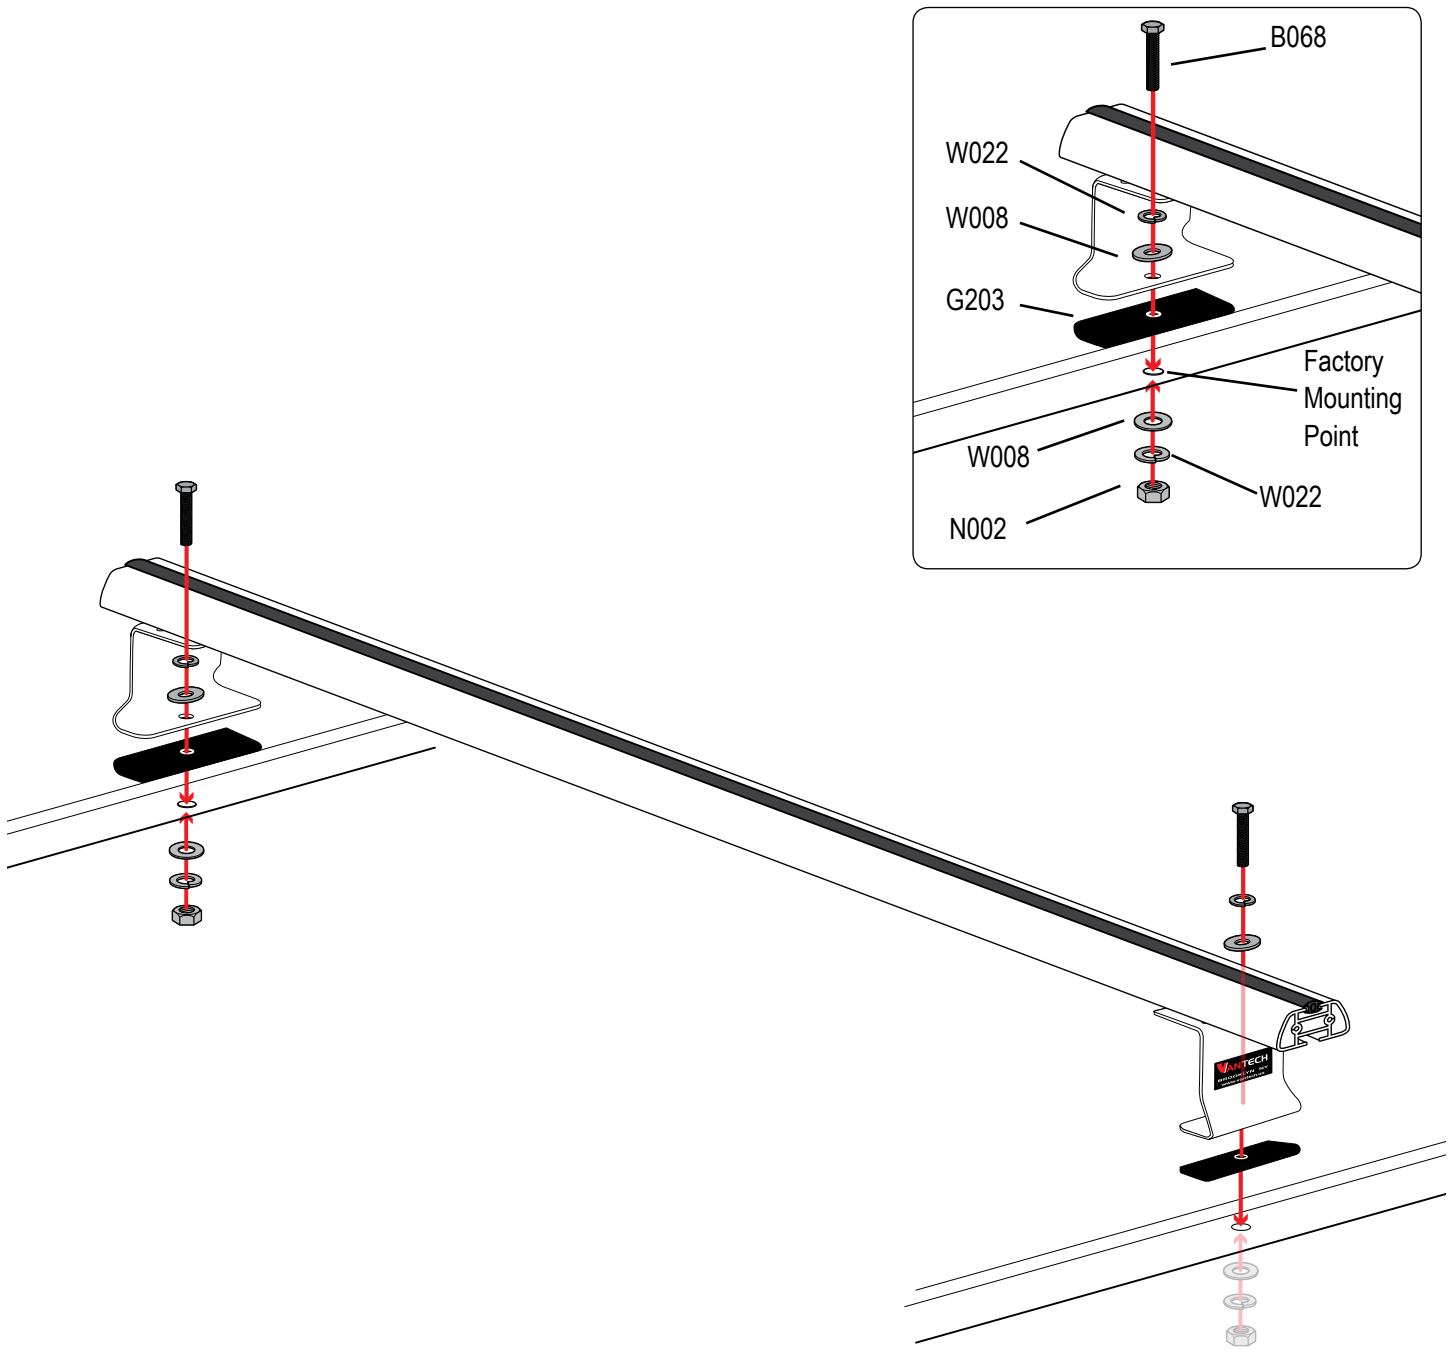

Warehouse Use Only

Part #	QUANTITY
D065	1
D115	1
G203	4
M11B	4
A285-50W	2
BG550	2
Z285	4

Part #:	J1202W
Dimensions:	6" X 6" X 51" (Telescopic)
Weight:	???

PRODUCT INFO

Part #: J1202W
System: J2000
Material: Aluminum
Fitment: Ford Transit Connect 2014-On
Color: White

REQUIRED TOOLS

1/2" Wrench

PART #	DESCRIPTION	QTY	ITEM ITEM NOT DRAWN TO SCALE
S052	DOUBLE SLIDER 2" BOLT TO BOLT	4	
W008	5/16" X 3/4" WASHER	16	
W022	5/16" LOCK WASHER	4	
B068	5/16" X 1 3/4" HEX BOLT	4	
N002	5/16" NUT	4	
N005	5/16" NYLON NUT	8	
M11	MOUNTING BASE (STANDARD)	4	
A285-50	2.25" X 1" X 50" CROSS BAR	2	
G203	RUBBER SEAT 2.75"	4	
BG550	RUBBER BAR GUARD 50"	2	
Z285	ENDCAP	4	

RUBBER BAR GUARDS

- Press the rubber bar guard into the channels of cross bars

SYSTEM PLACEMENT MUST BE PLACED IN THIS ORDER

Do not tighten hardware

On our website you can discover more about commercial van equipment.