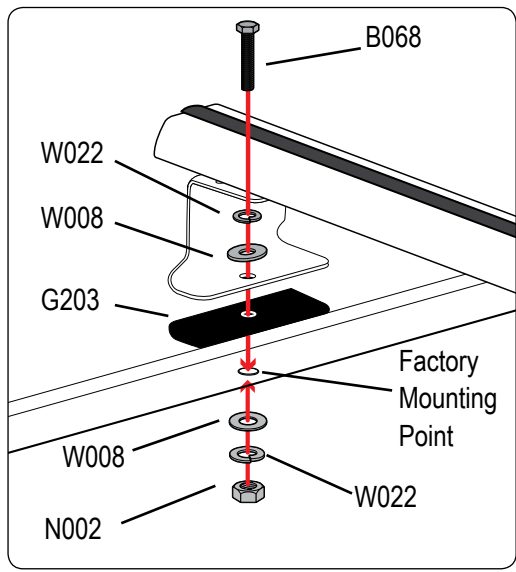

Warehouse Use Only

Part #	QUANTITY
D065	1
D115	1
G203	4
M11B	4
A285-50W	2
BG550	2
Z285	4

Part #:	J1202W
Dimensions:	6" X 6" X 51" (Telescopic)
Weight:	???

PRODUCT INFO

Part #: J1202W
System: J2000
Material: Aluminum
Fitment: Ford Transit Connect 2014-On
Color: White

REQUIRED TOOLS

1/2" Wrench

PART #	DESCRIPTION	QTY	ITEM ITEM NOT DRAWN TO SCALE
S052	DOUBLE SLIDER 2" BOLT TO BOLT	4	
W008	5/16" X 3/4" WASHER	16	
W022	5/16" LOCK WASHER	4	
B068	5/16" X 1 3/4" HEX BOLT	4	
N002	5/16" NUT	4	
N005	5/16" NYLON NUT	8	
M11	MOUNTING BASE (STANDARD)	4	
A285-50	2.25" X 1" X 50" CROSS BAR	2	
G203	RUBBER SEAT 2.75"	4	
BG550	RUBBER BAR GUARD 50"	2	
Z285	ENDCAP	4	

RUBBER BAR GUARDS

- Press the rubber bar guard into the channels of cross bars

SYSTEM PLACEMENT MUST BE PLACED IN THIS ORDER

Do not tighten hardware

On our website you can discover more about commercial van equipment.