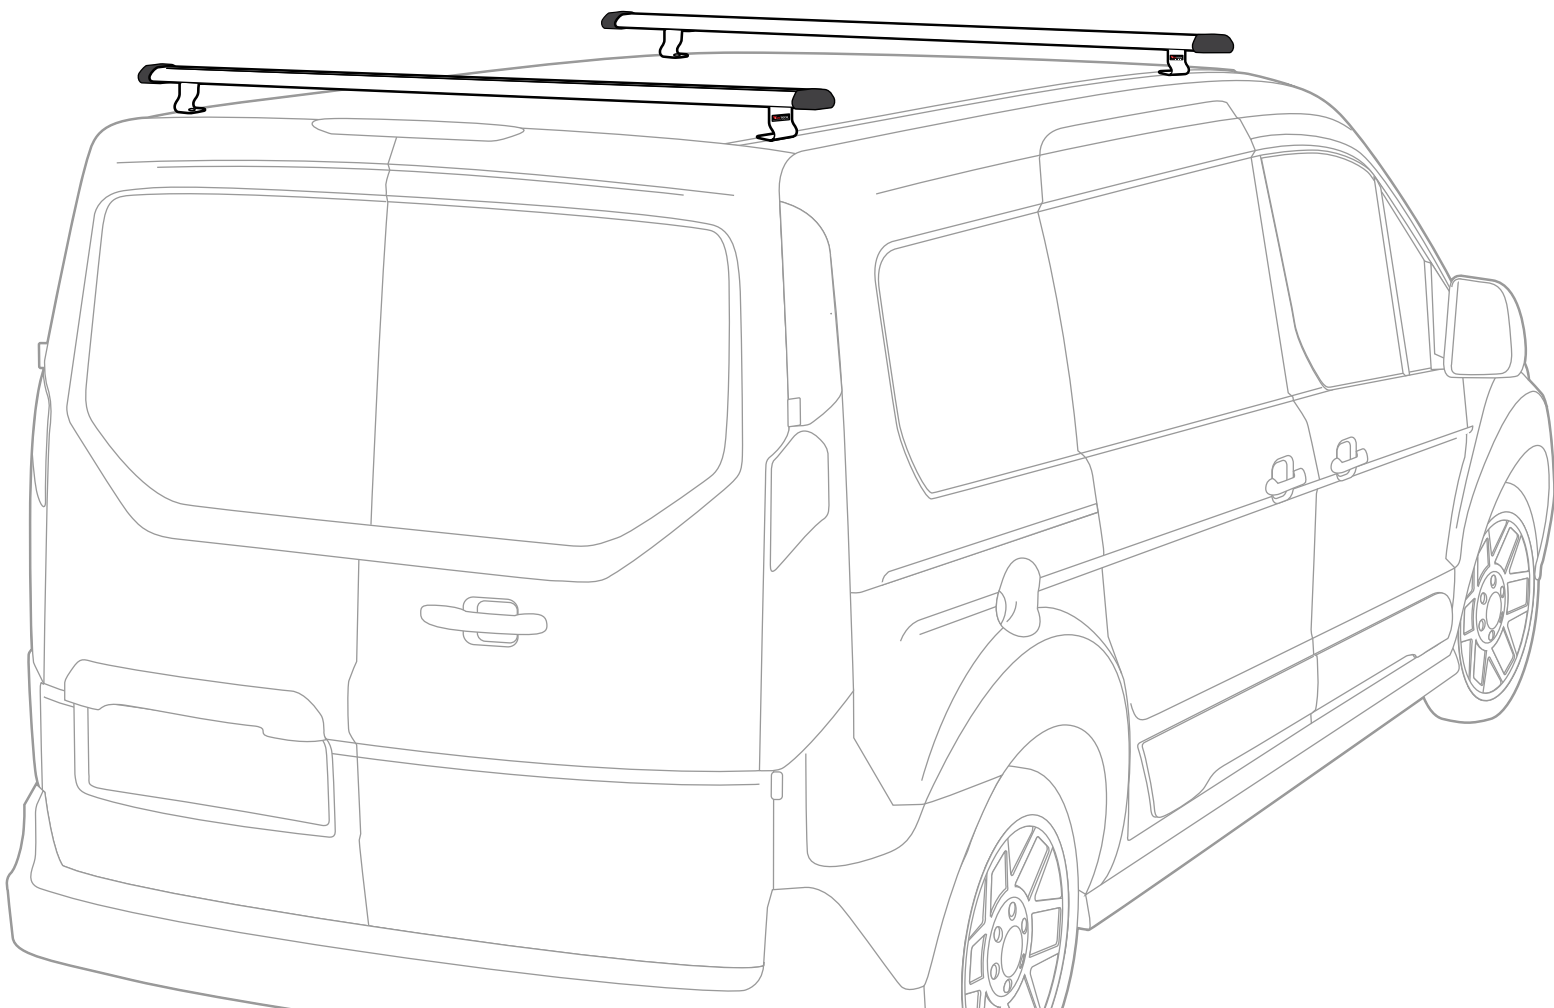

Warehouse Use Only

Part #	QUANTITY
D065	1
D115	1
G203	4
M11B	4
A285-50W	2
BG550	2
Z285	4

Part #:	J1202W
Dimensions:	6" X 6" X 51" (Telescopic)
Weight:	???

PRODUCT INFO

Part #: J1202W
System: J2000
Material: Aluminum
Fitment: Ford Transit Connect 2014-On
Color: White

REQUIRED TOOLS

1/2" Wrench

PART #	DESCRIPTION	QTY	ITEM ITEM NOT DRAWN TO SCALE
S052	DOUBLE SLIDER 2" BOLT TO BOLT	4	
W008	5/16" X 3/4" WASHER	16	
W022	5/16" LOCK WASHER	4	
B068	5/16" X 1 3/4" HEX BOLT	4	
N002	5/16" NUT	4	
N005	5/16" NYLON NUT	8	
M11	MOUNTING BASE (STANDARD)	4	
A285-50	2.25" X 1" X 50" CROSS BAR	2	
G203	RUBBER SEAT 2.75"	4	
BG550	RUBBER BAR GUARD 50"	2	
Z285	ENDCAP	4	