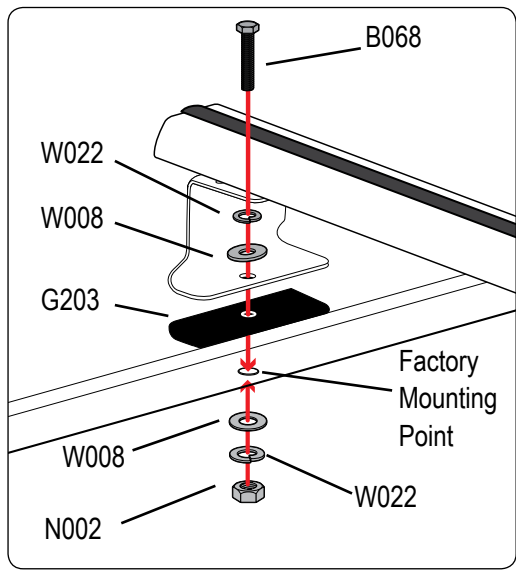

On our website you can discover more about commercial van equipment.