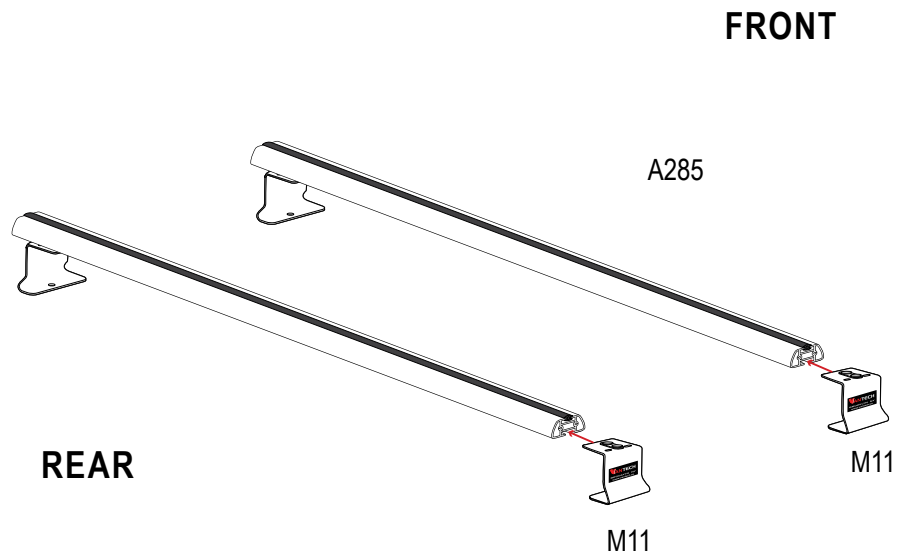

SYSTEM PLACEMENT MUST BE PLACED IN THIS ORDER

Do not tighten hardware