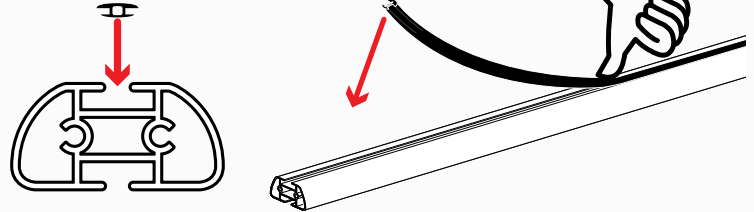

## REQUIRED TOOLS

---

1/2" Wrench

PART #	DESCRIPTION	QTY	ITEM ITEM NOT DRAWN TO SCALE
S052	DOUBLE SLIDER 2" BOLT TO BOLT	4	
W008	5/16" X 3/4" WASHER	16	
W022	5/16" LOCK WASHER	4	
B068	5/16" X 1 3/4" HEX BOLT	4	
N002	5/16" NUT	4	
N005	5/16" NYLON NUT	8	
M11	MOUNTING BASE (STANDARD)	4	
A285-50	2.25" X 1" X 50" CROSS BAR	2	
G203	RUBBER SEAT 2.75"	4	
BG550	RUBBER BAR GUARD 50"	2	
Z285	ENDCAP	4	

## RUBBER BAR GUARDS

- Press the rubber bar guard into the channels of cross bars