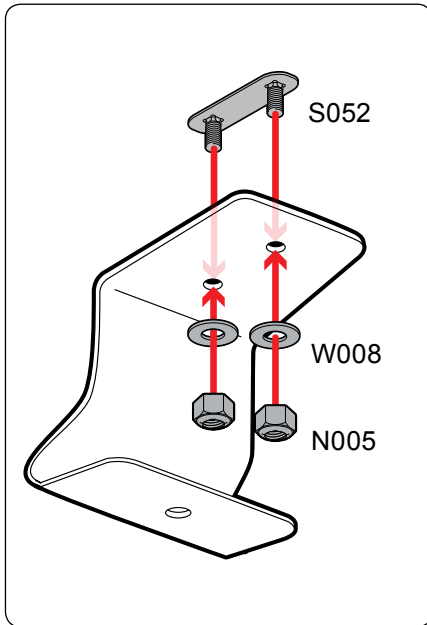

SYSTEM PLACEMENT MUST BE PLACED IN THIS ORDER

Do not tighten hardware