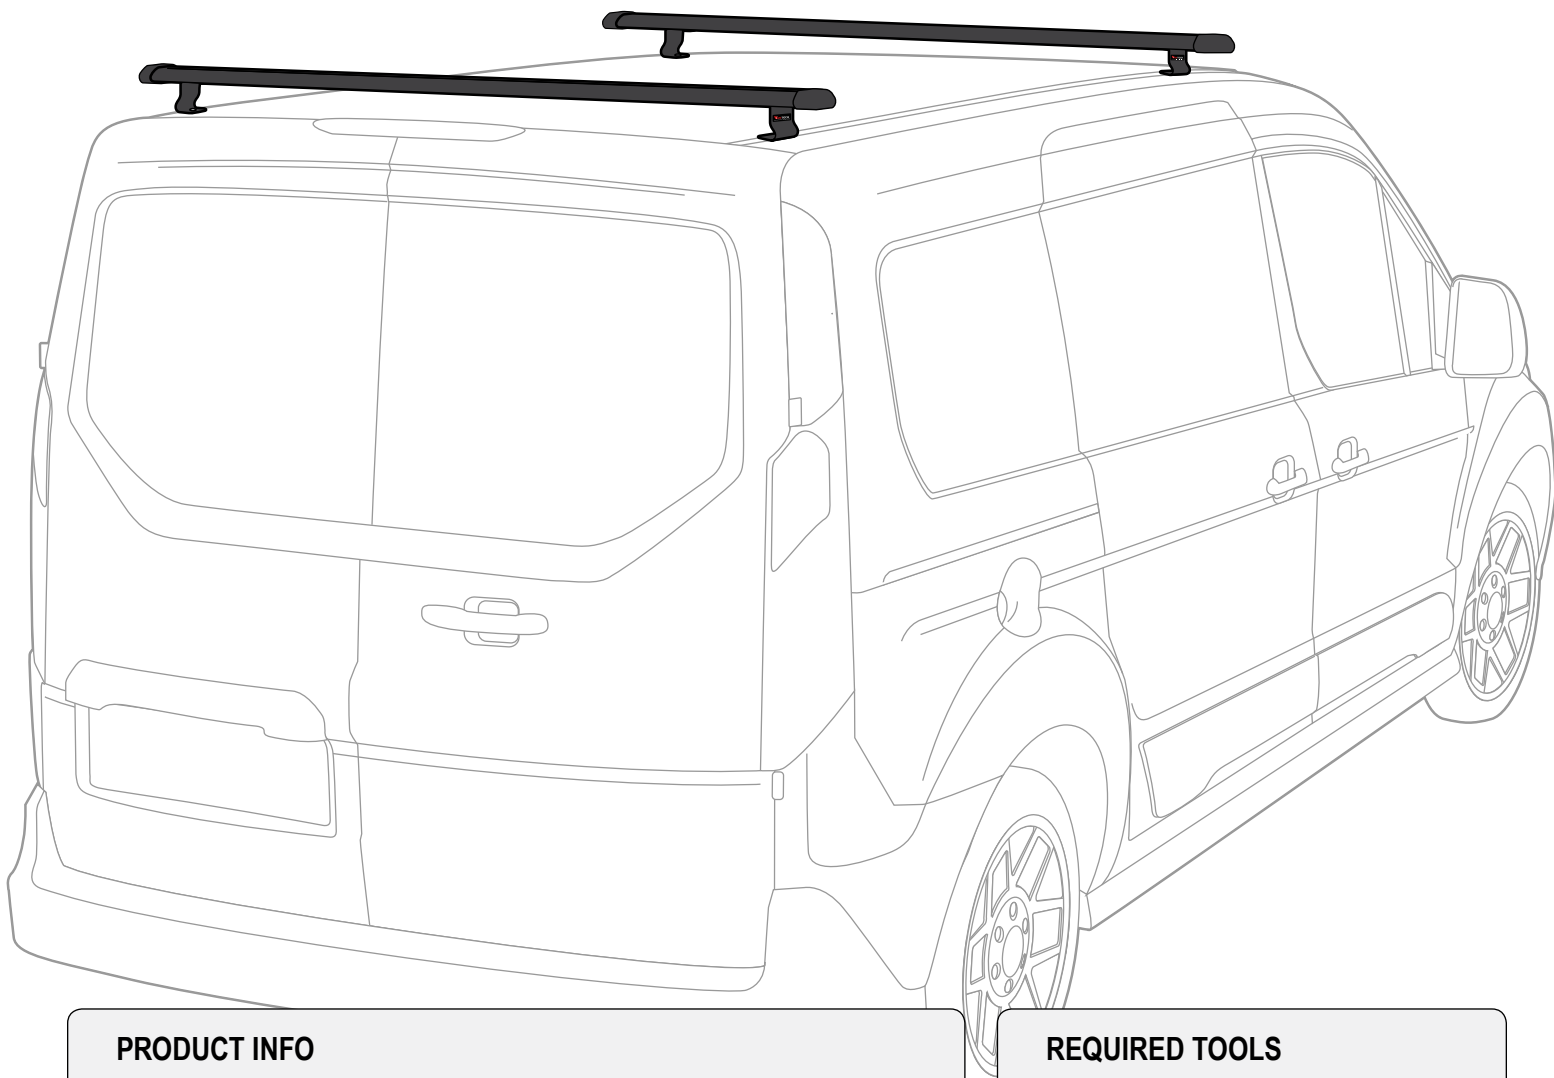

# Warehouse Use Only

---

Part #	QUANTITY
D065	1
D115	1
G203	4
M11B	4
A285-50B	2
BG550	2
Z285	4

Part #:	J1202B
Dimensions:	6" X 6" X 51" (Telescopic)
Weight:	???

## PRODUCT INFO

---

Part #: J1202B  
System: J2000  
Material: Aluminum  
Fitment: Ford Transit Connect 2014-On  
Color: Black