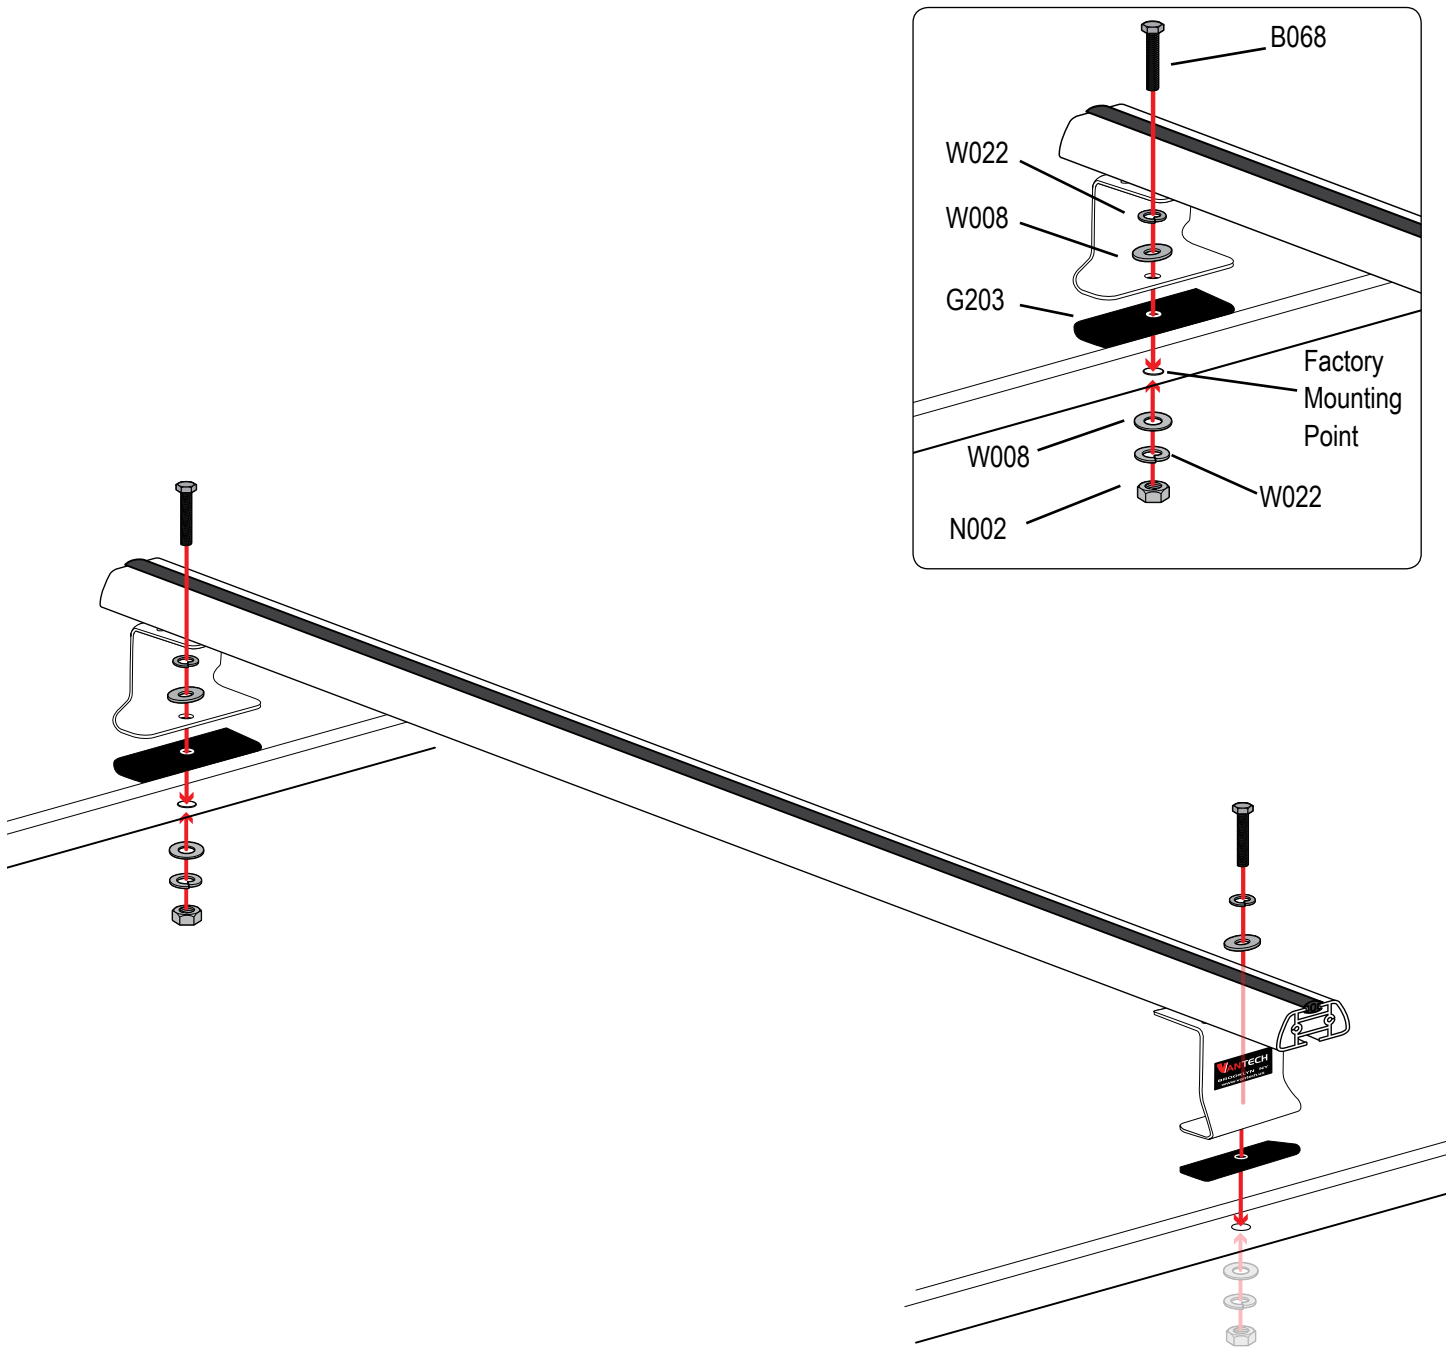

On our website you can discover more about commercial van equipment.