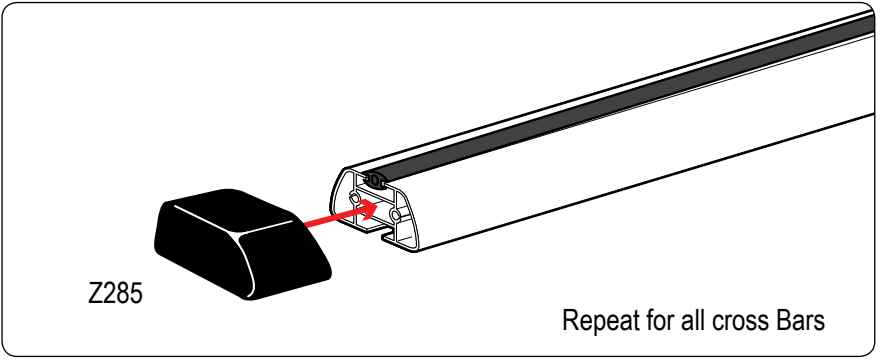

On our website you can discover more about commercial van equipment.