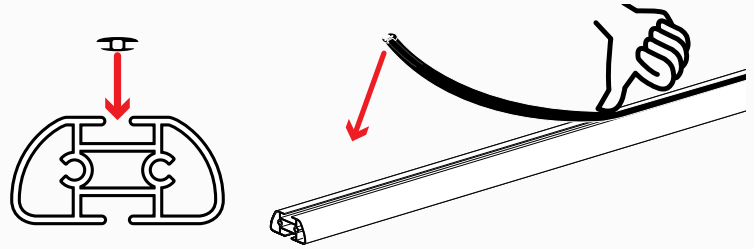

Warehouse Use Only

Part #	QUANTITY
D063	1
D115	1
G025	4
M11B	4
A285-50W	2
BG550	2
Z285	4

Part #:	J1050W
Dimensions:	4" X 4" X 51" (Telescopic)
Weight:	???

PRODUCT INFO

Part #: J1050W
System: J-Series
Material: Aluminum
Fitment: Transit Connect 2008-13
Color: White

REQUIRED TOOLS

1/2" Wrench

PART #	DESCRIPTION	QTY	ITEM ITEM NOT DRAWN TO SCALE
S052	DOUBLE SLIDER 2" BOLT TO BOLT	4	
W008	5/16" X 3/4" WASHER	12	
W022	5/16" LOCK WASHER	4	
B245	M8-30MM HEX BOLT	4	
N005	5/16" NYLON NUT	8	
M11	MOUNTING BASE (STANDARD)	4	
A285-50	2.25" X 1" X 50" CROSS BAR	2	
G025	GASKET 2.5"	4	
BG550	RUBBER BAR GUARD 50"	2	
Z285	ENDCAP	4	

RUBBER BAR GUARDS

- Press the rubber bar guard into the channels of cross bars

SYSTEM PLACEMENT MUST BE PLACED IN THIS ORDER

Do not tighten hardware