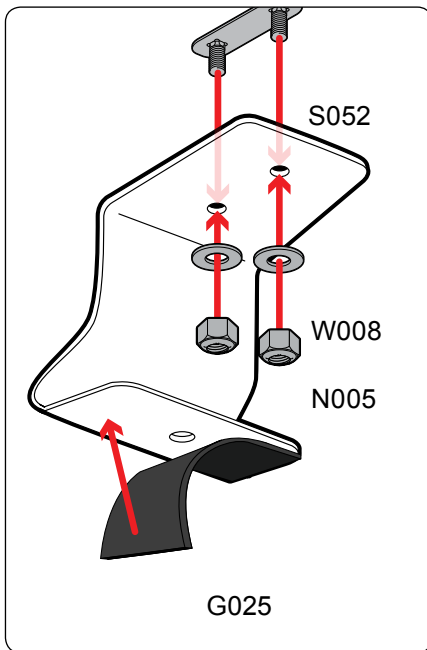

Warehouse Use Only

Part #	QUANTITY
D063	1
D115	1
G025	4
M11B	4
A285-50W	2
BG550	2
Z285	4

Part #:	J1050W
Dimensions:	4" X 4" X 51" (Telescopic)
Weight:	???

PRODUCT INFO

Part #: J1050W
System: J-Series
Material: Aluminum
Fitment: Transit Connect 2008-13
Color: White

REQUIRED TOOLS

1/2" Wrench

PART #	DESCRIPTION	QTY	ITEM ITEM NOT DRAWN TO SCALE
S052	DOUBLE SLIDER 2" BOLT TO BOLT	4	
W008	5/16" X 3/4" WASHER	12	
W022	5/16" LOCK WASHER	4	
B245	M8-30MM HEX BOLT	4	
N005	5/16" NYLON NUT	8	
M11	MOUNTING BASE (STANDARD)	4	
A285-50	2.25" X 1" X 50" CROSS BAR	2	
G025	GASKET 2.5"	4	
BG550	RUBBER BAR GUARD 50"	2	
Z285	ENDCAP	4	

RUBBER BAR GUARDS

- Press the rubber bar guard into the channels of cross bars

SYSTEM PLACEMENT MUST BE PLACED IN THIS ORDER

Do not tighten hardware