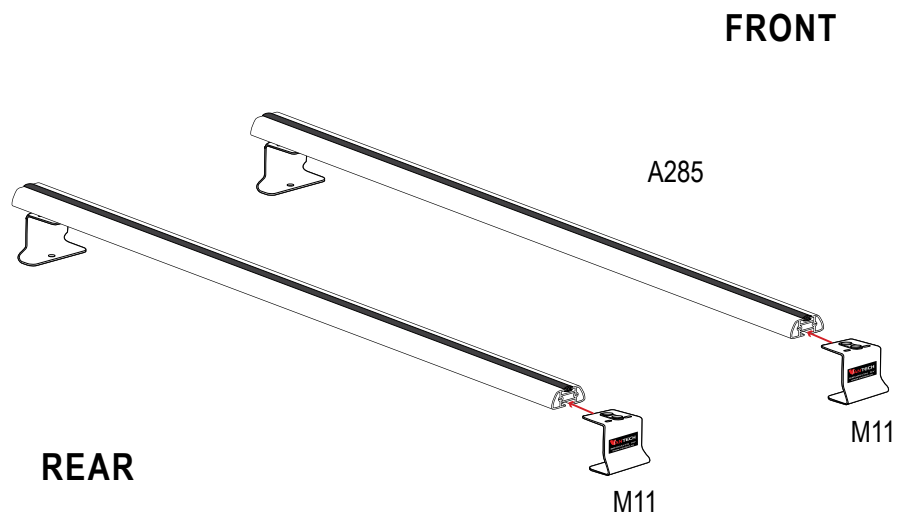

Warehouse Use Only

Part #	QUANTITY
D063	1
D115	1
G025	4
M11B	4
A285-50W	2
BG550	2
Z285	4

Part #:	J1050W
Dimensions:	4" X 4" X 51" (Telescopic)
Weight:	???

PRODUCT INFO

Part #: J1050W
System: J-Series
Material: Aluminum
Fitment: Transit Connect 2008-13
Color: White

REQUIRED TOOLS

1/2" Wrench

PART #	DESCRIPTION	QTY	ITEM ITEM NOT DRAWN TO SCALE
S052	DOUBLE SLIDER 2" BOLT TO BOLT	4	
W008	5/16" X 3/4" WASHER	12	
W022	5/16" LOCK WASHER	4	
B245	M8-30MM HEX BOLT	4	
N005	5/16" NYLON NUT	8	
M11	MOUNTING BASE (STANDARD)	4	
A285-50	2.25" X 1" X 50" CROSS BAR	2	
G025	GASKET 2.5"	4	
BG550	RUBBER BAR GUARD 50"	2	
Z285	ENDCAP	4	

RUBBER BAR GUARDS

- Press the rubber bar guard into the channels of cross bars

SYSTEM PLACEMENT MUST BE PLACED IN THIS ORDER

Do not tighten hardware