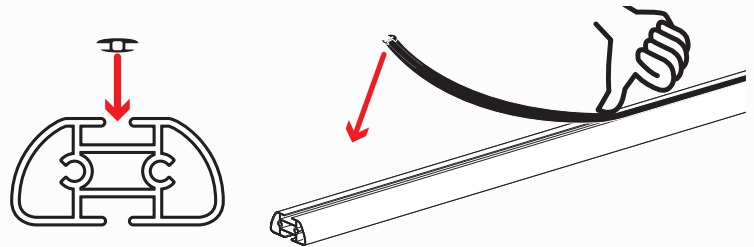

REQUIRED TOOLS

1/2" Wrench

PART #	DESCRIPTION	QTY	ITEM ITEM NOT DRAWN TO SCALE
S052	DOUBLE SLIDER 2" BOLT TO BOLT	6	
W008	5/16" X 3/4" WASHER	18	
W022	5/16" LOCK WASHER	6	
B246	M8-35 HEX BOLT	6	
N005	5/16" NYLON NUT	12	
G206	RUBBER SEAT 6"	6	
M08	MOUNTING BASE	6	
A286-65	3" X 1.5" X 65" CROSS BAR	3	
BG565	RUBBER BAR GUARD 65"	3	
Z286	ENDCAP	6	

RUBBER BAR GUARDS

- Press the rubber bar guard into the channels of cross bars

FRONT

A286

M08

M08

REAR

M08