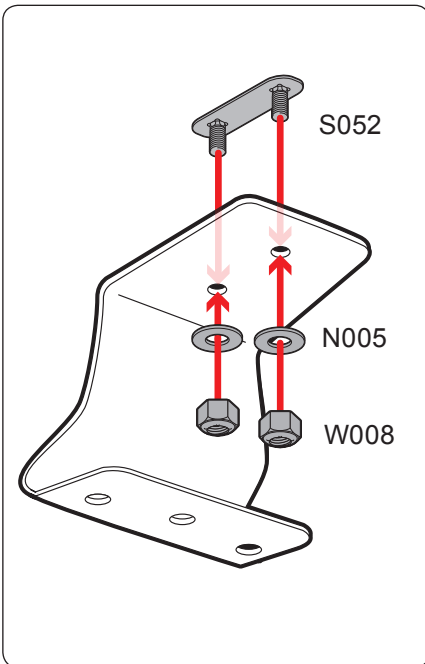

RUBBER BAR GUARDS

- Press the rubber bar guard into the channels of cross bars

FRONT

A286

M08

M08

REAR

M08

Do not tighten hardware