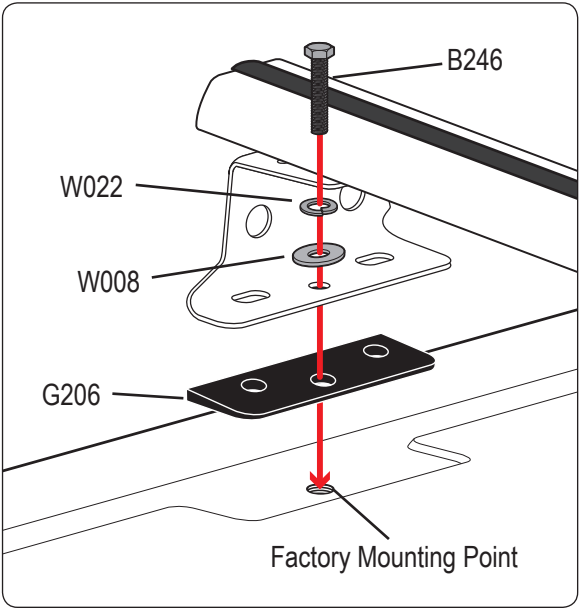

Vantech provides the best in truck and commercial van equipment.