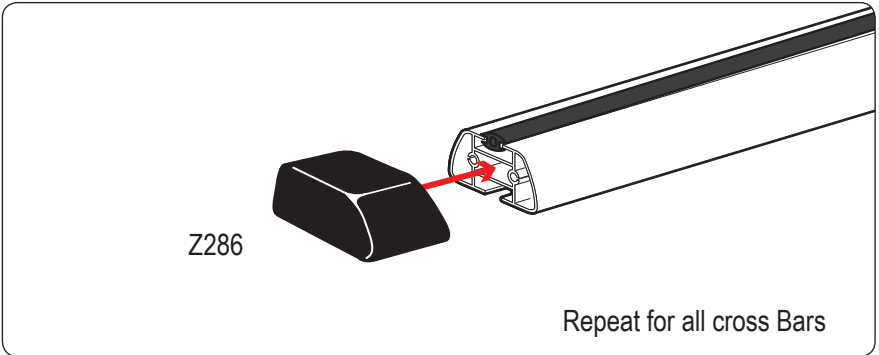

Vantech provides the best in truck and commercial van equipment.