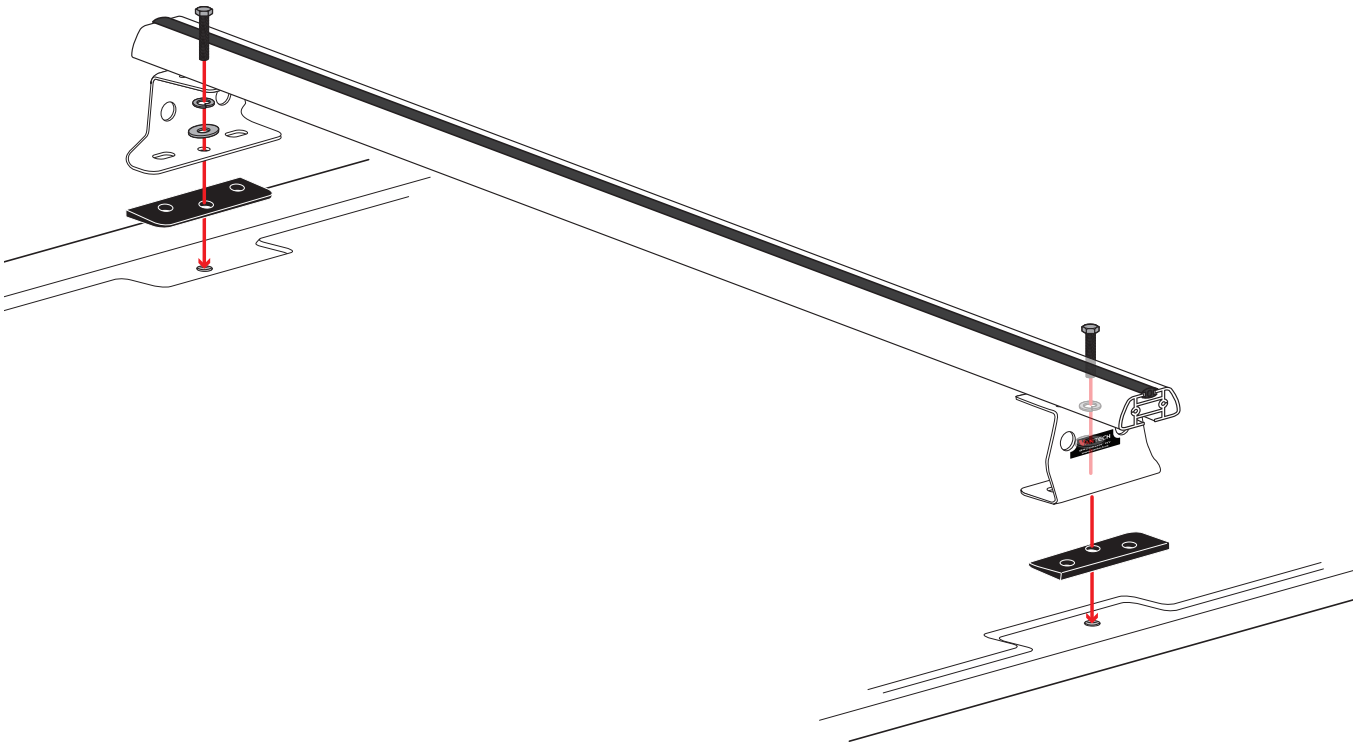

Vantech provides the best in truck and commercial van equipment.