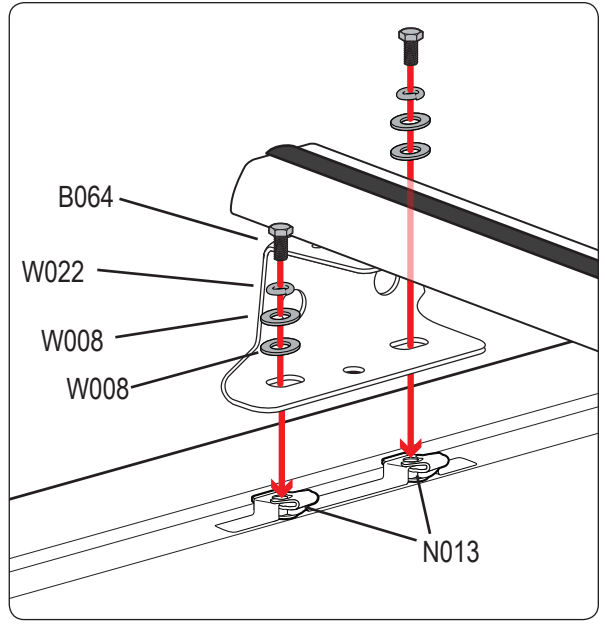

Vantech provides the best in truck and commercial van equipment.