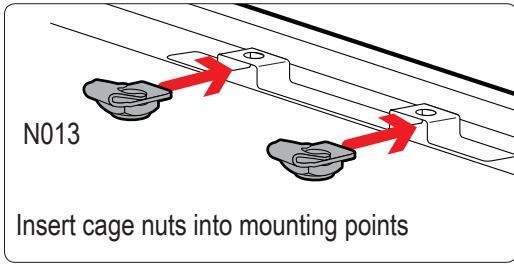

Vantech provides the best in truck and commercial van equipment.