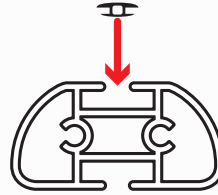

REQUIRED TOOLS

1/2" Wrench

PART #	DESCRIPTION	QTY	ITEM ITEM NOT DRAWN TO SCALE
S052	DOUBLE SLIDER 2" BOLT TO BOLT	4	
W008	5/16" X 3/4" WASHER	24	
W022	5/16" LOCK WASHER	8	
B064	5/16" X 3/4" HEX BOLT	8	
N005	5/16" NYLON NUT	8	
N013	5/16" CAGE NUT	8	
M08	MOUNTING BASE	4	
A286-65	3" X 1.5" X 65" CROSS BAR	2	
BG565	RUBBER BAR GUARD 65"	2	
Z286	ENDCAP	4	

RUBBER BAR GUARDS

- Press the rubber bar guard into the channels of cross bars

Do not tighten hardware

Vantech provides the best in truck and commercial van equipment.