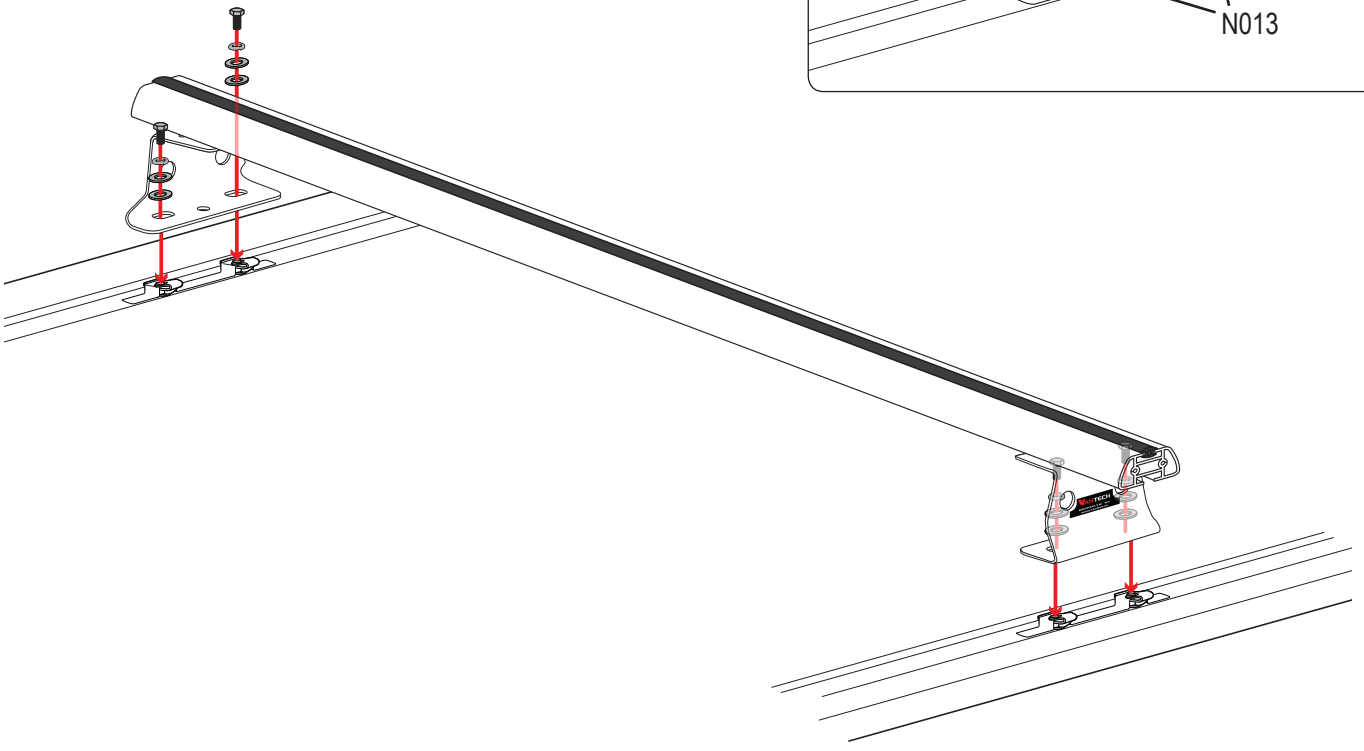

Warehouse Use Only

Part #	QUANTITY
D057	1
D115	1
M08W	4
A286-65W	2
BG565	2
Z286	4

Part #:	H3325W
Dimensions:	6" X 6" X 66" (Telescopic)
Weight:	???

FOR WAREHOUSE USE

Part #: H3325W
System: H3 Series
Material: Aluminum
Fitment: Nissan NV Cargo 2013-On
Color: White

REQUIRED TOOLS

1/2" Wrench

PART #	DESCRIPTION	QTY	ITEM ITEM NOT DRAWN TO SCALE
S052	DOUBLE SLIDER 2" BOLT TO BOLT	4	
W008	5/16" X 3/4" WASHER	24	
W022	5/16" LOCK WASHER	8	
B064	5/16" X 3/4" HEX BOLT	8	
N005	5/16" NYLON NUT	8	
N013	5/16" CAGE NUT	8	
M08	MOUNTING BASE	4	
A286-65	3" X 1.5" X 65" CROSS BAR	2	
BG565	RUBBER BAR GUARD 65"	2	
Z286	ENDCAP	4	

RUBBER BAR GUARDS

- Press the rubber bar guard into the channels of cross bars

Do not tighten hardware

Vantech provides the best in truck and commercial van equipment.