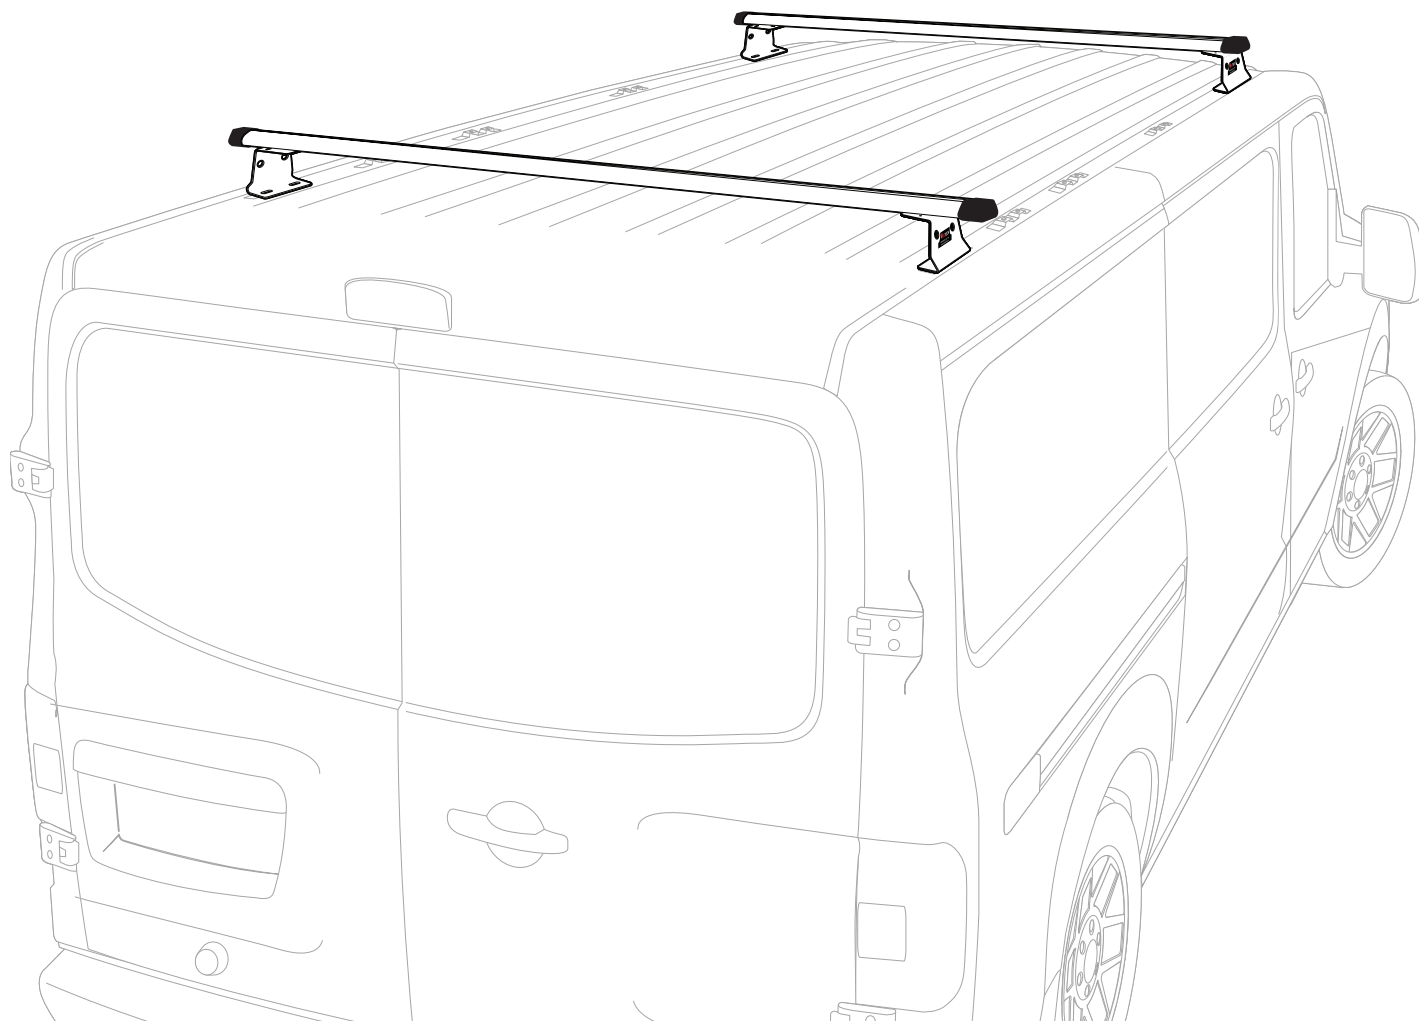

Warehouse Use Only

Part #	QUANTITY
D057	1
D115	1
M08W	4
A286-65W	2
BG565	2
Z286	4

Part #:	H3325W
Dimensions:	6" X 6" X 66" (Telescopic)
Weight:	???

FOR WAREHOUSE USE

Part #: H3325W
System: H3 Series
Material: Aluminum
Fitment: Nissan NV Cargo 2013-On
Color: White

REQUIRED TOOLS

1/2" Wrench

PART #	DESCRIPTION	QTY	ITEM ITEM NOT DRAWN TO SCALE
S052	DOUBLE SLIDER 2" BOLT TO BOLT	4	
W008	5/16" X 3/4" WASHER	24	
W022	5/16" LOCK WASHER	8	
B064	5/16" X 3/4" HEX BOLT	8	
N005	5/16" NYLON NUT	8	
N013	5/16" CAGE NUT	8	
M08	MOUNTING BASE	4	
A286-65	3" X 1.5" X 65" CROSS BAR	2	
BG565	RUBBER BAR GUARD 65"	2	
Z286	ENDCAP	4	

RUBBER BAR GUARDS

- Press the rubber bar guard into the channels of cross bars

Do not tighten hardware

Vantech provides the best in truck and commercial van equipment.