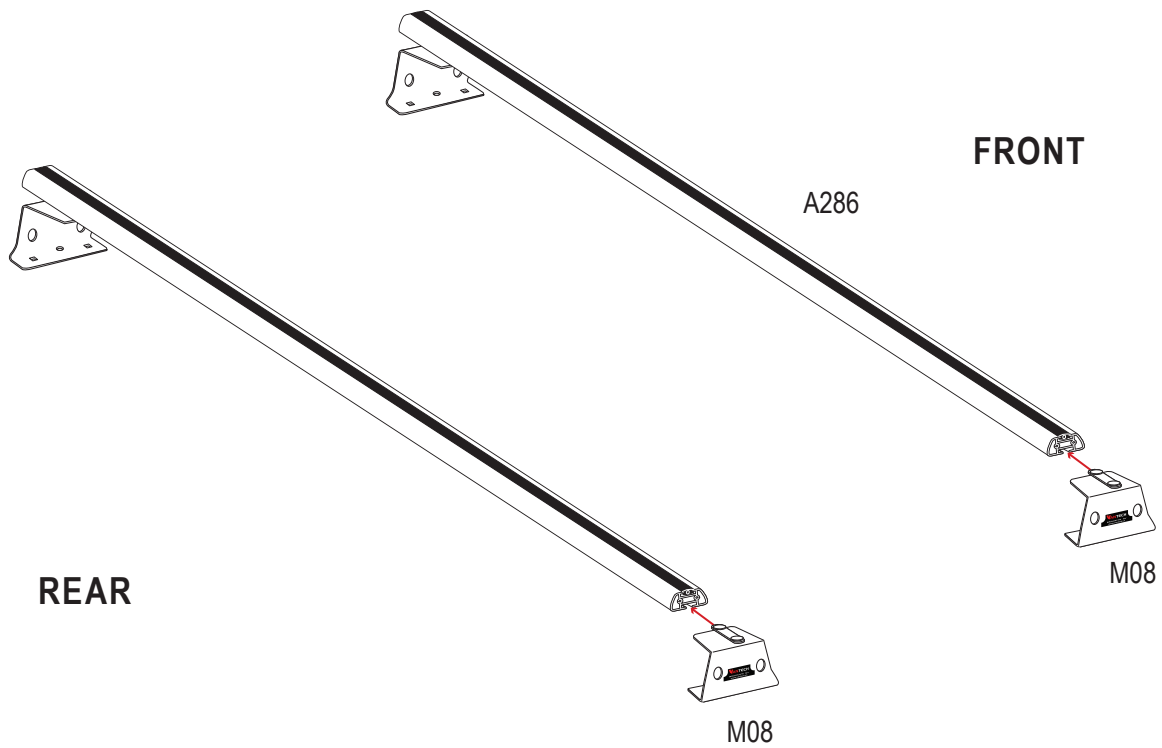

Warehouse Use Only

Part #	QUANTITY
D057	1
D115	1
M08W	4
A286-65W	2
BG565	2
Z286	4

Part #:	H3325W
Dimensions:	6" X 6" X 66" (Telescopic)
Weight:	???

FOR WAREHOUSE USE

Part #: H3325W
System: H3 Series
Material: Aluminum
Fitment: Nissan NV Cargo 2013-On
Color: White

REQUIRED TOOLS

1/2" Wrench

PART #	DESCRIPTION	QTY	ITEM ITEM NOT DRAWN TO SCALE
S052	DOUBLE SLIDER 2" BOLT TO BOLT	4	
W008	5/16" X 3/4" WASHER	24	
W022	5/16" LOCK WASHER	8	
B064	5/16" X 3/4" HEX BOLT	8	
N005	5/16" NYLON NUT	8	
N013	5/16" CAGE NUT	8	
M08	MOUNTING BASE	4	
A286-65	3" X 1.5" X 65" CROSS BAR	2	
BG565	RUBBER BAR GUARD 65"	2	
Z286	ENDCAP	4	

RUBBER BAR GUARDS

- Press the rubber bar guard into the channels of cross bars

Do not tighten hardware

Vantech provides the best in truck and commercial van equipment.