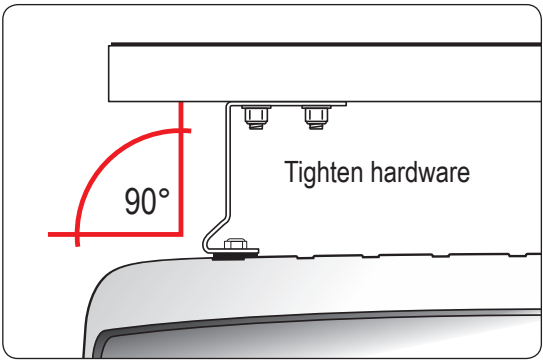

Vantech provides the best in truck and commercial van equipment.