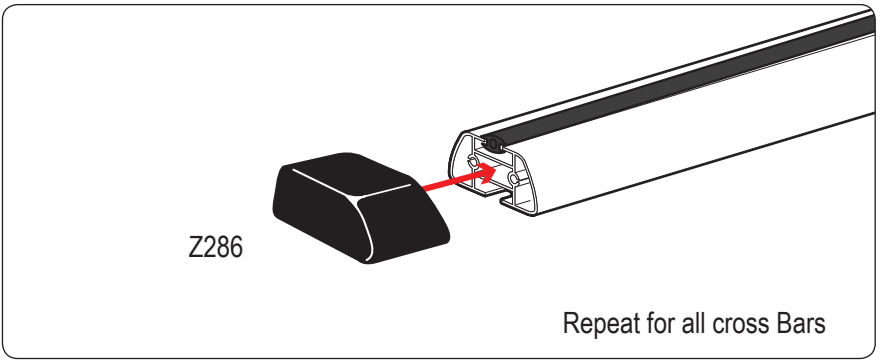

Vantech provides the best in truck and commercial van equipment.