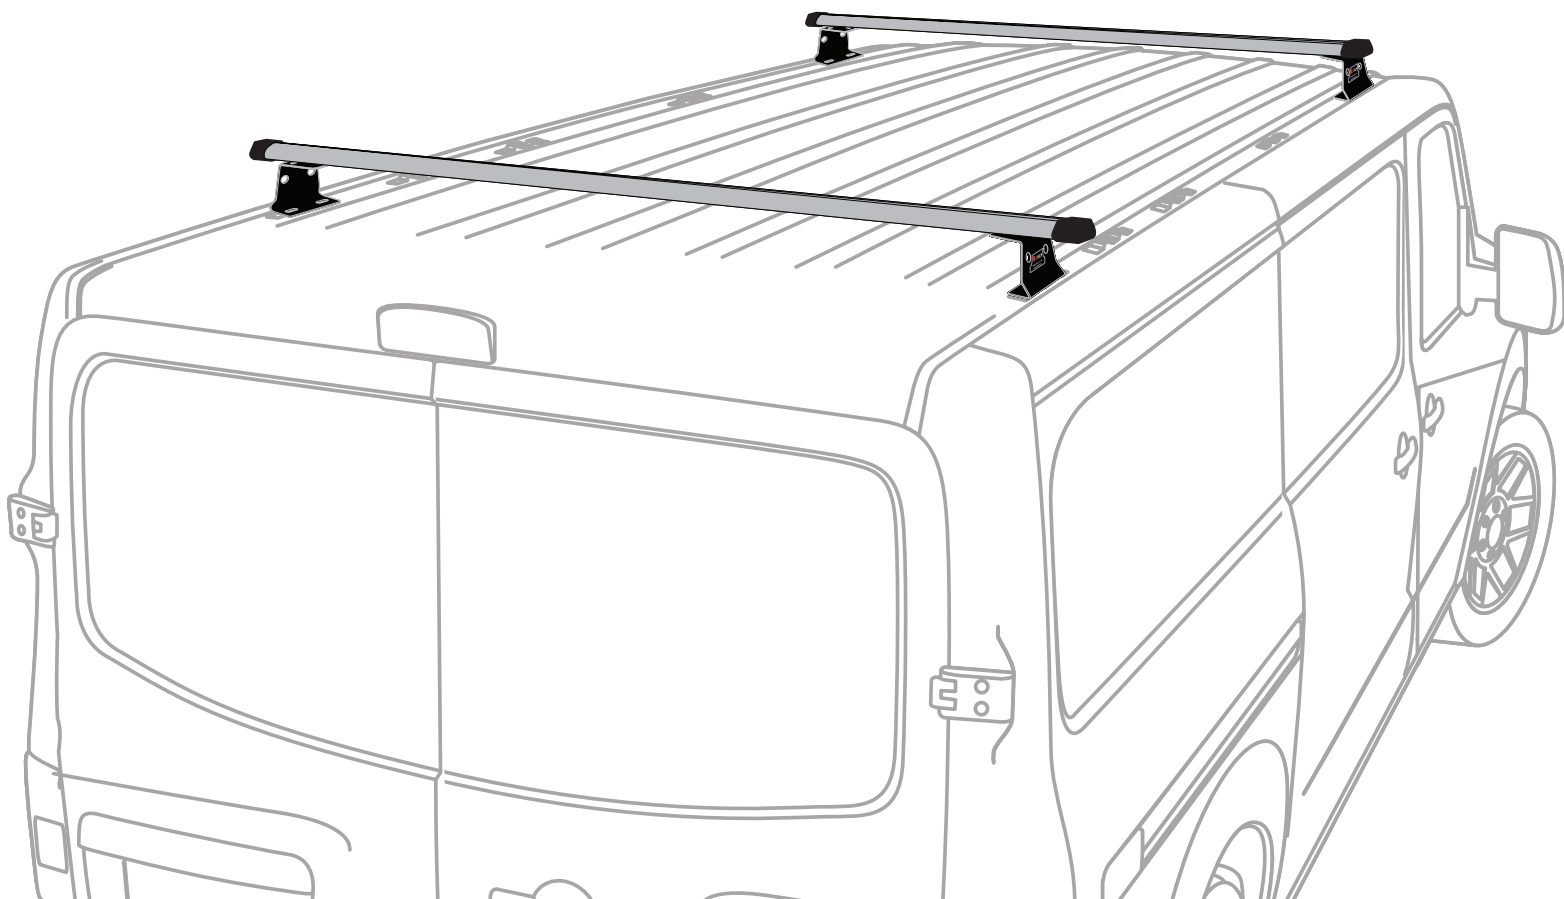

Warehouse Use Only

Part #	QUANTITY
D057	1
D115	1
M08B	4
A286-65S	2
BG565	2
Z286	4

Part #:	H3325S
Dimensions:	6" X 6" X 66" (Telescopic)
Weight:	???

FOR WAREHOUSE USE

Part #: H3325S
System: H3 Series
Material: Aluminum
Fitment: Nissan NV Cargo 2013-On
Color: Silver

REQUIRED TOOLS

1/2" Wrench

PART #	DESCRIPTION	QTY	ITEM ITEM NOT DRAWN TO SCALE
S052	DOUBLE SLIDER 2" BOLT TO BOLT	4	
W008	5/16" X 3/4" WASHER	24	
W022	5/16" LOCK WASHER	8	
B064	5/16" X 3/4" HEX BOLT	8	
N005	5/16" NYLON NUT	8	
N013	5/16" CAGE NUT	8	
M08	MOUNTING BASE	4	
A286-65	3" X 1.5" X 65" CROSS BAR	2	
BG565	RUBBER BAR GUARD 65"	2	
Z286	ENDCAP	4	

RUBBER BAR GUARDS

- Press the rubber bar guard into the channels of cross bars

Do not tighten hardware