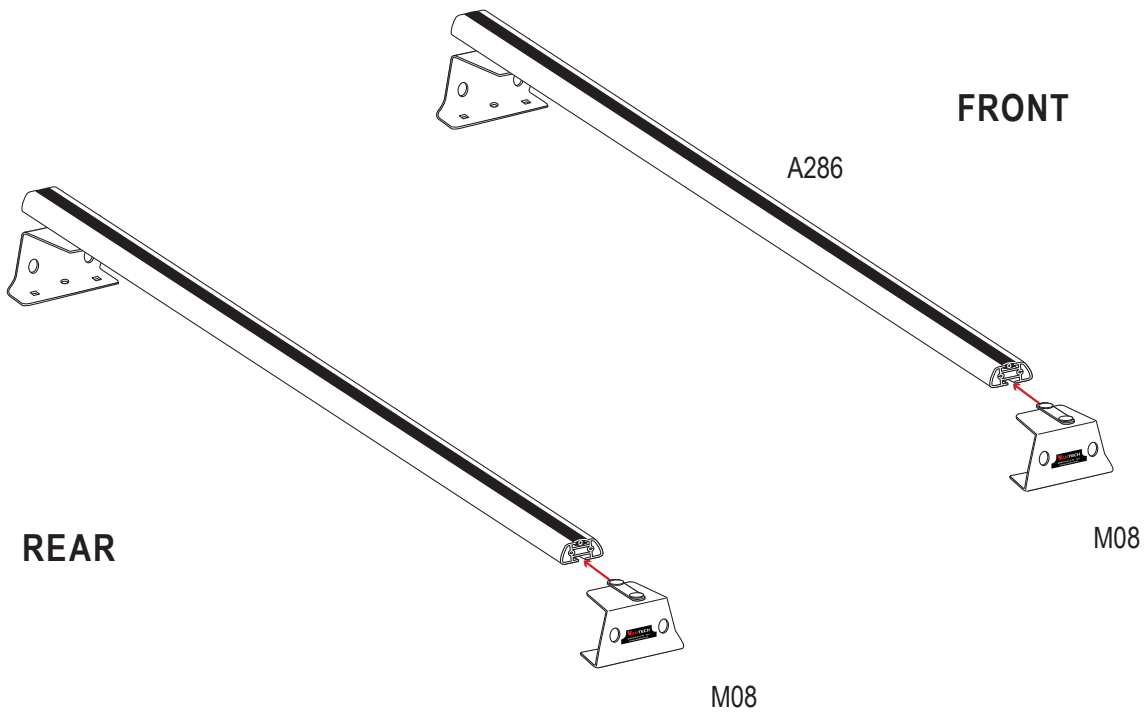

Warehouse Use Only

Part #	QUANTITY
D057	1
D115	1
M08B	4
A286-65S	2
BG565	2
Z286	4

Part #:	H3325S
Dimensions:	6" X 6" X 66" (Telescopic)
Weight:	???

FOR WAREHOUSE USE

Part #: H3325S
System: H3 Series
Material: Aluminum
Fitment: Nissan NV Cargo 2013-On
Color: Silver

REQUIRED TOOLS

1/2" Wrench

PART #	DESCRIPTION	QTY	ITEM ITEM NOT DRAWN TO SCALE
S052	DOUBLE SLIDER 2" BOLT TO BOLT	4	
W008	5/16" X 3/4" WASHER	24	
W022	5/16" LOCK WASHER	8	
B064	5/16" X 3/4" HEX BOLT	8	
N005	5/16" NYLON NUT	8	
N013	5/16" CAGE NUT	8	
M08	MOUNTING BASE	4	
A286-65	3" X 1.5" X 65" CROSS BAR	2	
BG565	RUBBER BAR GUARD 65"	2	
Z286	ENDCAP	4	

RUBBER BAR GUARDS

- Press the rubber bar guard into the channels of cross bars

Do not tighten hardware