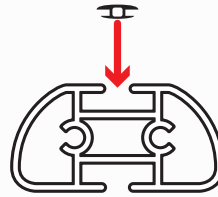

REQUIRED TOOLS

1/2" Wrench

PART #	DESCRIPTION	QTY	ITEM ITEM NOT DRAWN TO SCALE
S052	DOUBLE SLIDER 2" BOLT TO BOLT	4	
W008	5/16" X 3/4" WASHER	24	
W022	5/16" LOCK WASHER	8	
B064	5/16" X 3/4" HEX BOLT	8	
N005	5/16" NYLON NUT	8	
N013	5/16" CAGE NUT	8	
M08	MOUNTING BASE	4	
A286-65	3" X 1.5" X 65" CROSS BAR	2	
BG565	RUBBER BAR GUARD 65"	2	
Z286	ENDCAP	4	

RUBBER BAR GUARDS

- Press the rubber bar guard into the channels of cross bars

Do not tighten hardware