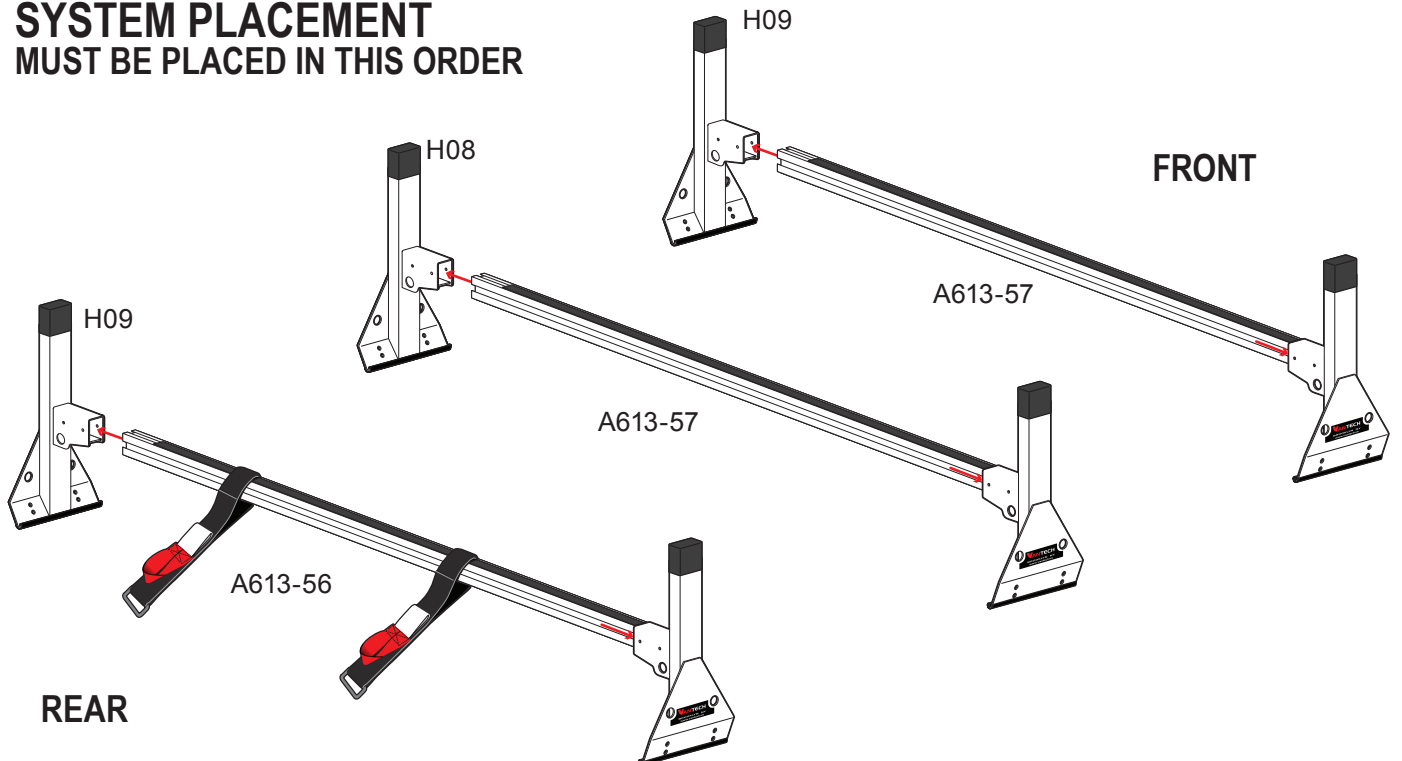

SYSTEM PLACEMENT MUST BE PLACED IN THIS ORDER