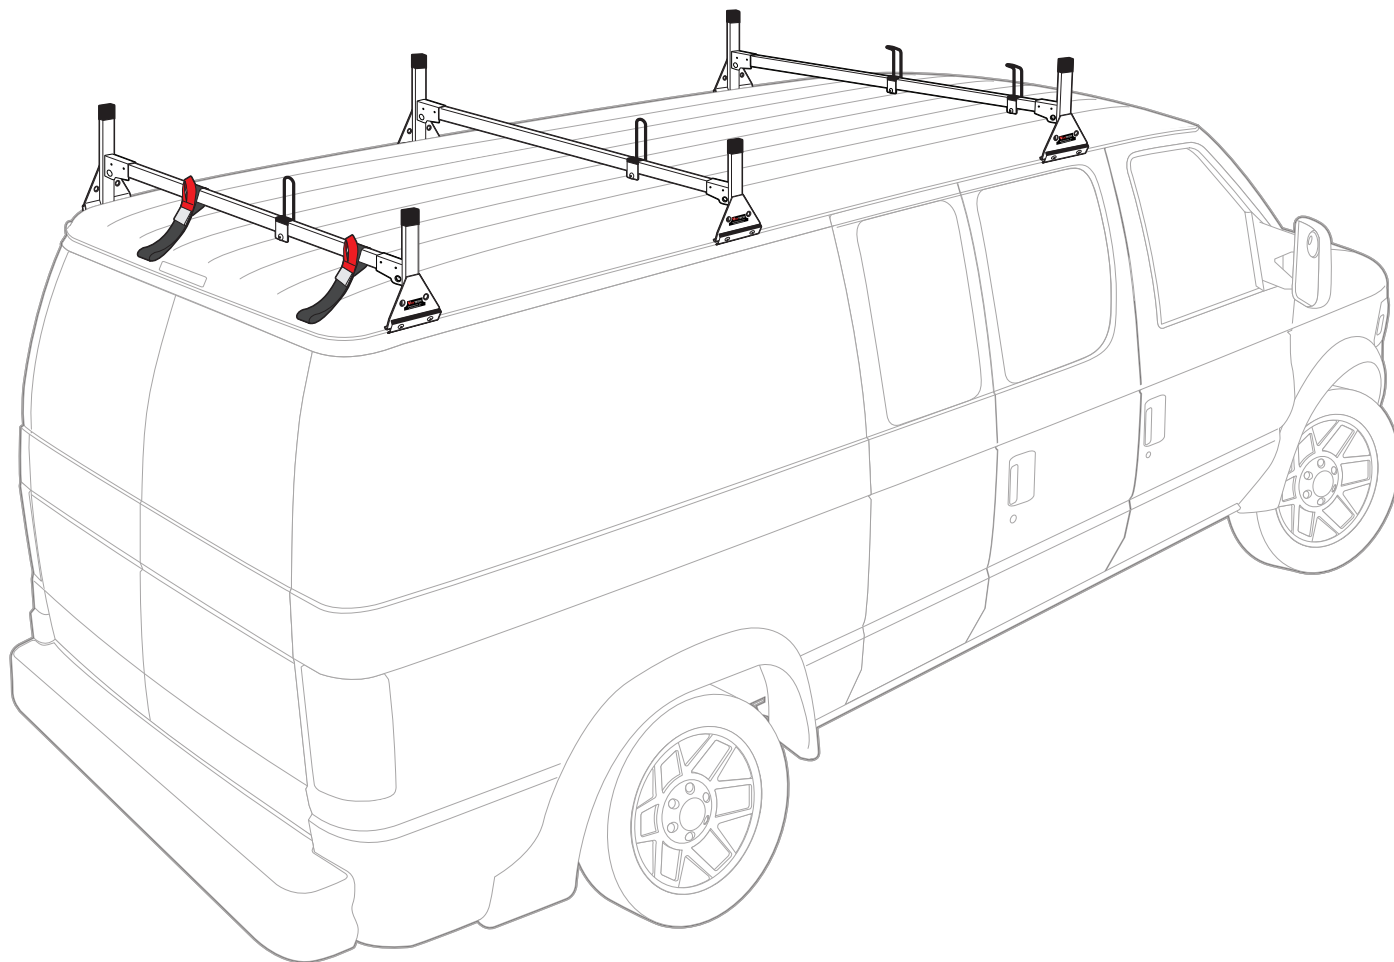

Warehouse Use Only

Part #	QUANTITY
D062	1
D110	1
H11	6
H08W	2
H09W	4
A613-56W	1
A613-57W	2
BG549	3
BG908	6
A02	2
A06	2
A69	2

Part #:	H3053W
Dimensions:	8" X 8" X 58" (Telescopic)
Weight:	???

PRODUCT INFO

Part #: H3053W
System: H1 Series
Material: Aluminum
Fitment: GMC Savana 1996-14
Color: White

REQUIRED TOOLS

Power Tool With Phillips Head

1/2" Wrench

PART #	DESCRIPTION	QTY	ITEM ITEM NOT DRAWN TO SCALE
B016	5/16" X 1 1/4" CARRIAGE BOLT	12	
B201	TAP SCREW	12	
N005	5/16" NYLON NUT	12	
W008	5/16" X 3/4" WASHER	12	
B018	5/16" X 1 3/4" CARRIAGE BOLT	4	
N016	5/16" KNOB	4	
H08	H1 MOUNTING BASE (LOW)	2	
H09	H1 MOUNTING BASE (STANDARD)	4	
A613-56	2" X 1" X 56" CROSS BAR	1	
A613-57	2" X 1" X 57" CROSS BAR	2	
H11	2" X 8" DRIP RAIL CLAMP	6	
A02	LADDER GUIDE	2	
A06	LADDER STOPPER	2	
A69	EZ-VELCRO STRAP	2	
BG549	RUBBER BAR GUARD 49"	3	
BG908	RUBBER SEAT	6	

EZ-Velcro Strap

Directions

RUBBER BAR GUARDS

- Press the rubber bar guard into the channels of cross bars
- Leave 4" on each end

RUBBER SEATS FOR UPRIGHT MOUNTS

- Slide the Rubber Seats onto the bottom of the Upright Mounts.
- These prevent metal on metal contact for vehicles without a protective layer on their drip rail.