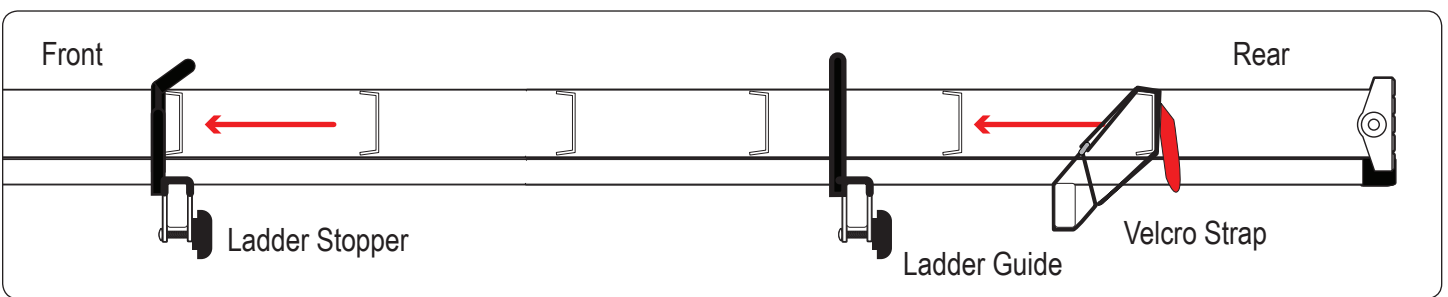

Vantech puts everything within reach.

Find out more about commercial van equipment we have.