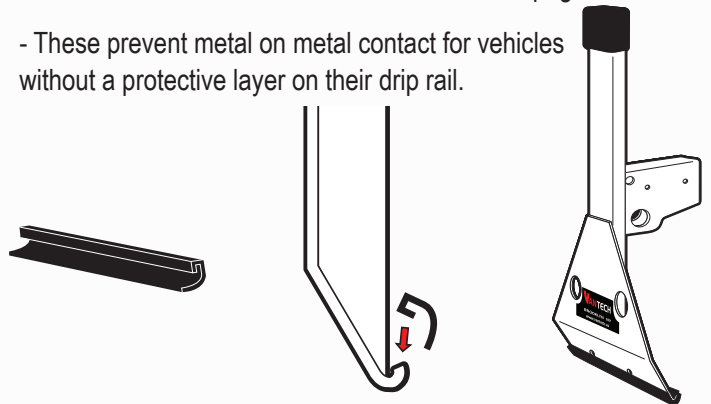

Part #: H3053W
System: H1 Series
Material: Aluminum
Fitment: GMC Savana 1996-14
Color: White

REQUIRED TOOLS

Power Tool With Phillips Head

1/2" Wrench

PART #	DESCRIPTION	QTY	ITEM ITEM NOT DRAWN TO SCALE
B016	5/16" X 1 1/4" CARRIAGE BOLT	12	
B201	TAP SCREW	12	
N005	5/16" NYLON NUT	12	
W008	5/16" X 3/4" WASHER	12	
B018	5/16" X 1 3/4" CARRIAGE BOLT	4	
N016	5/16" KNOB	4	
H08	H1 MOUNTING BASE (LOW)	2	
H09	H1 MOUNTING BASE (STANDARD)	4	
A613-56	2" X 1" X 56" CROSS BAR	1	
A613-57	2" X 1" X 57" CROSS BAR	2	
H11	2" X 8" DRIP RAIL CLAMP	6	
A02	LADDER GUIDE	2	
A06	LADDER STOPPER	2	
A69	EZ-VELCRO STRAP	2	
BG549	RUBBER BAR GUARD 49"	3	
BG908	RUBBER SEAT	6	

EZ-Velcro Strap

Directions

RUBBER BAR GUARDS

- Press the rubber bar guard into the channels of cross bars
- Leave 4" on each end

RUBBER SEATS FOR UPRIGHT MOUNTS

- Slide the Rubber Seats onto the bottom of the Upright Mounts.
- These prevent metal on metal contact for vehicles without a protective layer on their drip rail.