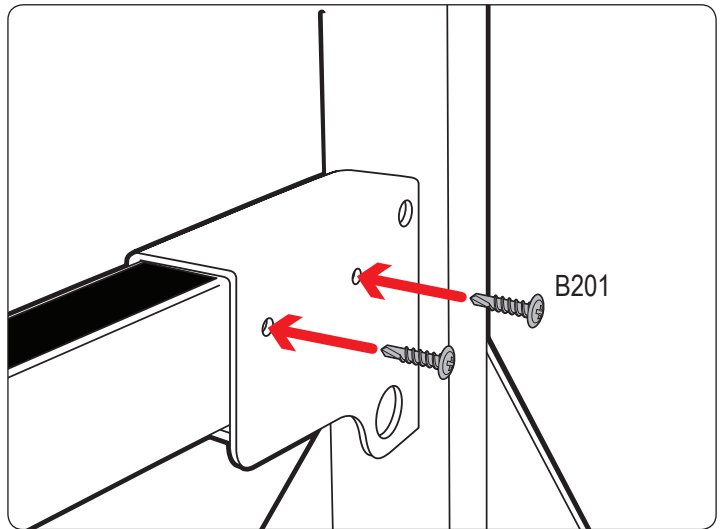

Vantech puts everything within reach.

Find out more about commercial van equipment we have.