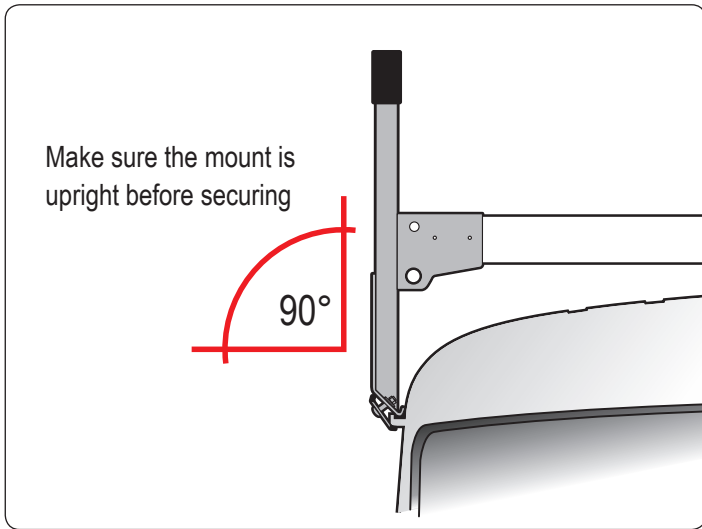

Vantech puts everything within reach.

Find out more about commercial van equipment we have.