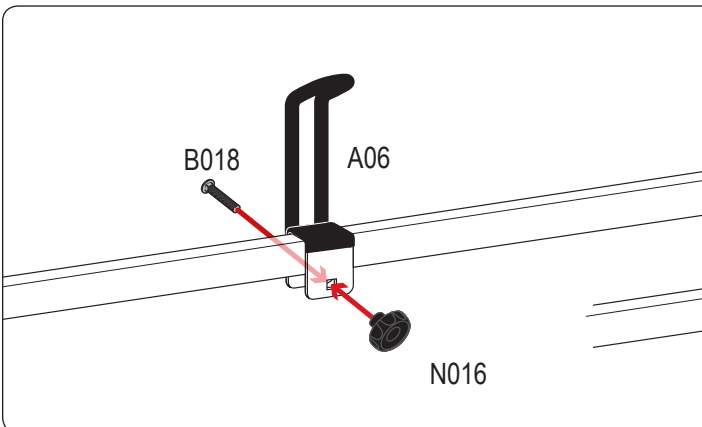

Vantech puts everything within reach.

Find out more about commercial van equipment we have.