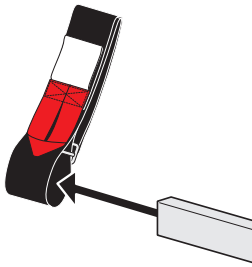

Part #: H3053W
System: H1 Series
Material: Aluminum
Fitment: GMC Savana 1996-14
Color: White

REQUIRED TOOLS

Power Tool With Phillips Head

1/2" Wrench

PART #	DESCRIPTION	QTY	ITEM ITEM NOT DRAWN TO SCALE
B016	5/16" X 1 1/4" CARRIAGE BOLT	12	
B201	TAP SCREW	12	
N005	5/16" NYLON NUT	12	
W008	5/16" X 3/4" WASHER	12	
B018	5/16" X 1 3/4" CARRIAGE BOLT	4	
N016	5/16" KNOB	4	
H08	H1 MOUNTING BASE (LOW)	2	
H09	H1 MOUNTING BASE (STANDARD)	4	
A613-56	2" X 1" X 56" CROSS BAR	1	
A613-57	2" X 1" X 57" CROSS BAR	2	
H11	2" X 8" DRIP RAIL CLAMP	6	
A02	LADDER GUIDE	2	
A06	LADDER STOPPER	2	
A69	EZ-VELCRO STRAP	2	
BG549	RUBBER BAR GUARD 49"	3	
BG908	RUBBER SEAT	6	

EZ-Velcro Strap

Directions

RUBBER BAR GUARDS

- Press the rubber bar guard into the channels of cross bars
- Leave 4" on each end

RUBBER SEATS FOR UPRIGHT MOUNTS

- Slide the Rubber Seats onto the bottom of the Upright Mounts.
- These prevent metal on metal contact for vehicles without a protective layer on their drip rail.