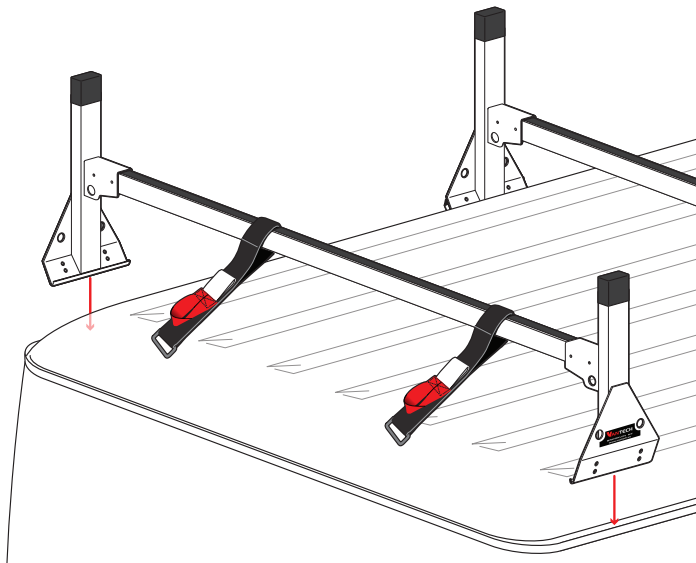

Vantech puts everything within reach.

Find out more about commercial van equipment we have.