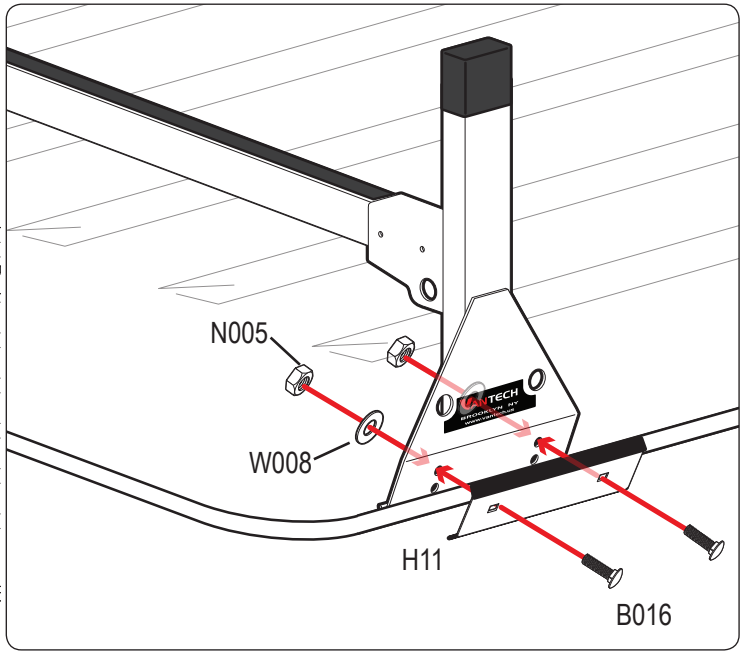

Vantech puts everything within reach.

Find out more about commercial van equipment we have.