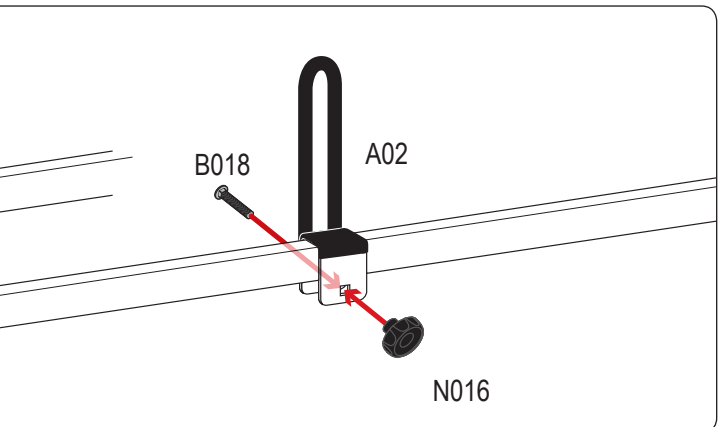

Vantech puts everything within reach.

Find out more about commercial van equipment we have.