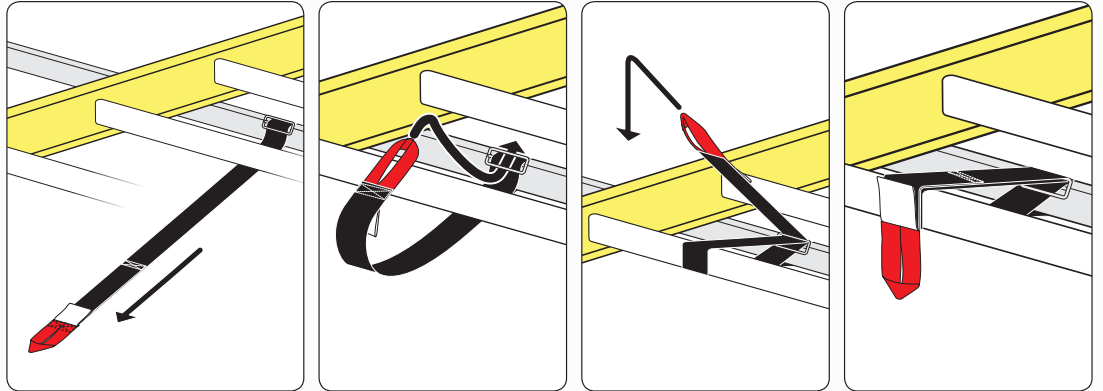

Warehouse Use Only

Part #	QUANTITY
D062	1
D110	1
H11	6
H08W	2
H09W	4
A613-56W	1
A613-57W	2
BG549	3
BG908	6
A02	2
A06	2
A69	2

Part #:	H3053W
Dimensions:	8" X 8" X 58" (Telescopic)
Weight:	???

PRODUCT INFO

Part #: H3053W
System: H1 Series
Material: Aluminum
Fitment: GMC Savana 1996-14
Color: White

REQUIRED TOOLS

Power Tool With Phillips Head

1/2" Wrench

PART #	DESCRIPTION	QTY	ITEM ITEM NOT DRAWN TO SCALE
B016	5/16" X 1 1/4" CARRIAGE BOLT	12	
B201	TAP SCREW	12	
N005	5/16" NYLON NUT	12	
W008	5/16" X 3/4" WASHER	12	
B018	5/16" X 1 3/4" CARRIAGE BOLT	4	
N016	5/16" KNOB	4	
H08	H1 MOUNTING BASE (LOW)	2	
H09	H1 MOUNTING BASE (STANDARD)	4	
A613-56	2" X 1" X 56" CROSS BAR	1	
A613-57	2" X 1" X 57" CROSS BAR	2	
H11	2" X 8" DRIP RAIL CLAMP	6	
A02	LADDER GUIDE	2	
A06	LADDER STOPPER	2	
A69	EZ-VELCRO STRAP	2	
BG549	RUBBER BAR GUARD 49"	3	
BG908	RUBBER SEAT	6	

EZ-Velcro Strap

Directions

RUBBER BAR GUARDS

- Press the rubber bar guard into the channels of cross bars
- Leave 4" on each end

RUBBER SEATS FOR UPRIGHT MOUNTS

- Slide the Rubber Seats onto the bottom of the Upright Mounts.
- These prevent metal on metal contact for vehicles without a protective layer on their drip rail.