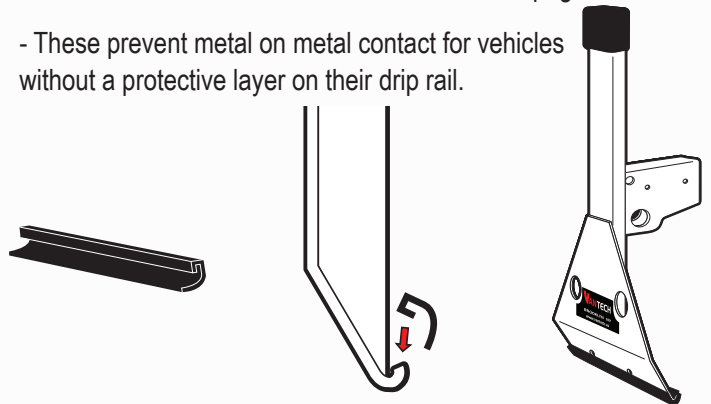

Part #: H3053B
System: H1 Series
Material: Aluminum
Fitment: GMC Savana 1996-14
Color: Black

REQUIRED TOOLS

Power Tool With Phillips Head

1/2" Wrench

PART #	DESCRIPTION	QTY	ITEM ITEM NOT DRAWN TO SCALE
B016	5/16" X 1 1/4" CARRIAGE BOLT	12	
B201	TAP SCREW	12	
N005	5/16" NYLON NUT	12	
W008	5/16" X 3/4" WASHER	12	
B018	5/16" X 1 3/4" CARRIAGE BOLT	4	
N016	5/16" KNOB	4	
H08	H1 MOUNTING BASE (LOW)	2	
H09	H1 MOUNTING BASE (STANDARD)	4	
A613-56	2" X 1" X 56" CROSS BAR	1	
A613-57	2" X 1" X 57" CROSS BAR	2	
H11	2" X 8" DRIP RAIL CLAMP	6	
A02	LADDER GUIDE	2	
A06	LADDER STOPPER	2	
A69	EZ-VELCRO STRAP	2	
BG549	RUBBER BAR GUARD 49"	3	
BG908	RUBBER SEAT	6	

EZ-Velcro Strap

Directions

RUBBER BAR GUARDS

- Press the rubber bar guard into the channels of cross bars
- Leave 4" on each end

RUBBER SEATS FOR UPRIGHT MOUNTS

- Slide the Rubber Seats onto the bottom of the Upright Mounts.
- These prevent metal on metal contact for vehicles without a protective layer on their drip rail.

SYSTEM PLACEMENT MUST BE PLACED IN THIS ORDER