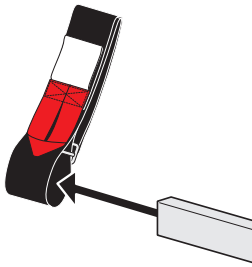

Part #: H3053B
System: H1 Series
Material: Aluminum
Fitment: GMC Savana 1996-14
Color: Black

REQUIRED TOOLS

Power Tool With Phillips Head

1/2" Wrench

PART #	DESCRIPTION	QTY	ITEM ITEM NOT DRAWN TO SCALE
B016	5/16" X 1 1/4" CARRIAGE BOLT	12	
B201	TAP SCREW	12	
N005	5/16" NYLON NUT	12	
W008	5/16" X 3/4" WASHER	12	
B018	5/16" X 1 3/4" CARRIAGE BOLT	4	
N016	5/16" KNOB	4	
H08	H1 MOUNTING BASE (LOW)	2	
H09	H1 MOUNTING BASE (STANDARD)	4	
A613-56	2" X 1" X 56" CROSS BAR	1	
A613-57	2" X 1" X 57" CROSS BAR	2	
H11	2" X 8" DRIP RAIL CLAMP	6	
A02	LADDER GUIDE	2	
A06	LADDER STOPPER	2	
A69	EZ-VELCRO STRAP	2	
BG549	RUBBER BAR GUARD 49"	3	
BG908	RUBBER SEAT	6	

EZ-Velcro Strap

Directions

RUBBER BAR GUARDS

- Press the rubber bar guard into the channels of cross bars
- Leave 4" on each end

RUBBER SEATS FOR UPRIGHT MOUNTS

- Slide the Rubber Seats onto the bottom of the Upright Mounts.
- These prevent metal on metal contact for vehicles without a protective layer on their drip rail.