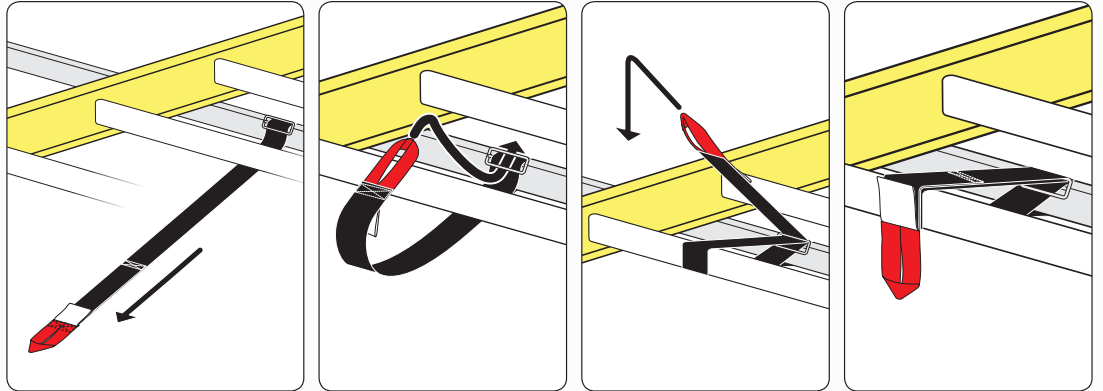

Warehouse Use Only

Part #	QUANTITY
D062	1
D110	1
H11	6
H08B	2
H09B	4
A613-56B	1
A613-57B	2
BG549	3
BG908	6
A02	2
A06	2
A69	2

Part #:	H3053B
Dimensions:	8" X 8" X 58" (Telescopic)
Weight:	???

PRODUCT INFO

Part #: H3053B
System: H1 Series
Material: Aluminum
Fitment: GMC Savana 1996-14
Color: Black

REQUIRED TOOLS

Power Tool With Phillips Head

1/2" Wrench

PART #	DESCRIPTION	QTY	ITEM ITEM NOT DRAWN TO SCALE
B016	5/16" X 1 1/4" CARRIAGE BOLT	12	
B201	TAP SCREW	12	
N005	5/16" NYLON NUT	12	
W008	5/16" X 3/4" WASHER	12	
B018	5/16" X 1 3/4" CARRIAGE BOLT	4	
N016	5/16" KNOB	4	
H08	H1 MOUNTING BASE (LOW)	2	
H09	H1 MOUNTING BASE (STANDARD)	4	
A613-56	2" X 1" X 56" CROSS BAR	1	
A613-57	2" X 1" X 57" CROSS BAR	2	
H11	2" X 8" DRIP RAIL CLAMP	6	
A02	LADDER GUIDE	2	
A06	LADDER STOPPER	2	
A69	EZ-VELCRO STRAP	2	
BG549	RUBBER BAR GUARD 49"	3	
BG908	RUBBER SEAT	6	

EZ-Velcro Strap

Directions

RUBBER BAR GUARDS

- Press the rubber bar guard into the channels of cross bars
- Leave 4" on each end

RUBBER SEATS FOR UPRIGHT MOUNTS

- Slide the Rubber Seats onto the bottom of the Upright Mounts.
- These prevent metal on metal contact for vehicles without a protective layer on their drip rail.