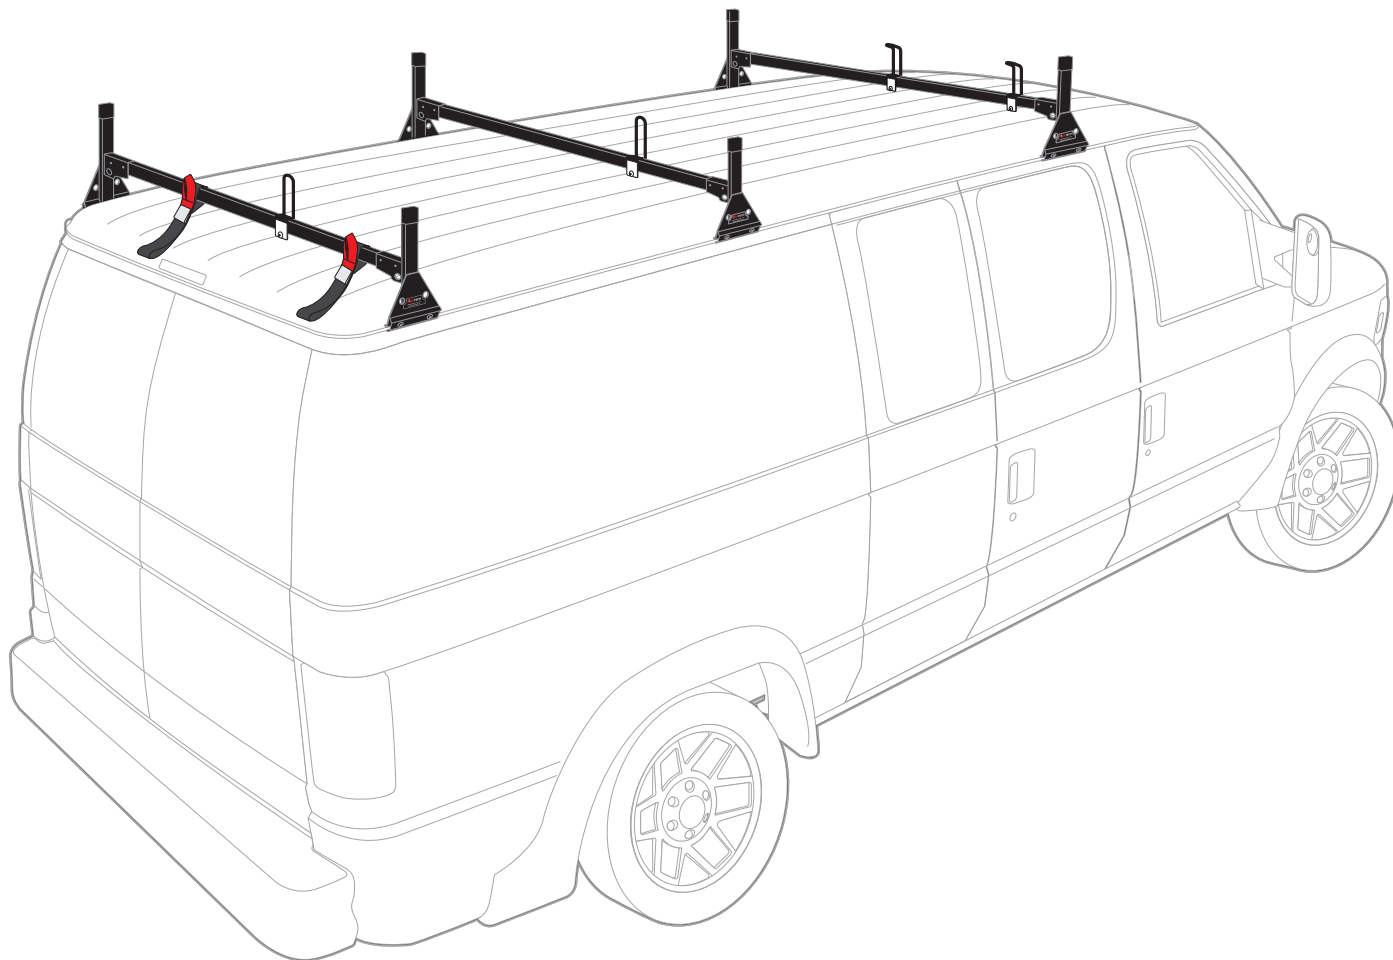

Warehouse Use Only

Part #	QUANTITY
D062	1
D110	1
H11	6
H08B	2
H09B	4
A613-56B	1
A613-57B	2
BG549	3
BG908	6
A02	2
A06	2
A69	2

Part #:	H3053B
Dimensions:	8" X 8" X 58" (Telescopic)
Weight:	???

PRODUCT INFO

Part #: H3053B
System: H1 Series
Material: Aluminum
Fitment: GMC Savana 1996-14
Color: Black

REQUIRED TOOLS

Power Tool With Phillips Head

1/2" Wrench

PART #	DESCRIPTION	QTY	ITEM ITEM NOT DRAWN TO SCALE
B016	5/16" X 1 1/4" CARRIAGE BOLT	12	
B201	TAP SCREW	12	
N005	5/16" NYLON NUT	12	
W008	5/16" X 3/4" WASHER	12	
B018	5/16" X 1 3/4" CARRIAGE BOLT	4	
N016	5/16" KNOB	4	
H08	H1 MOUNTING BASE (LOW)	2	
H09	H1 MOUNTING BASE (STANDARD)	4	
A613-56	2" X 1" X 56" CROSS BAR	1	
A613-57	2" X 1" X 57" CROSS BAR	2	
H11	2" X 8" DRIP RAIL CLAMP	6	
A02	LADDER GUIDE	2	
A06	LADDER STOPPER	2	
A69	EZ-VELCRO STRAP	2	
BG549	RUBBER BAR GUARD 49"	3	
BG908	RUBBER SEAT	6	

EZ-Velcro Strap

Directions

RUBBER BAR GUARDS

- Press the rubber bar guard into the channels of cross bars
- Leave 4" on each end

RUBBER SEATS FOR UPRIGHT MOUNTS

- Slide the Rubber Seats onto the bottom of the Upright Mounts.
- These prevent metal on metal contact for vehicles without a protective layer on their drip rail.