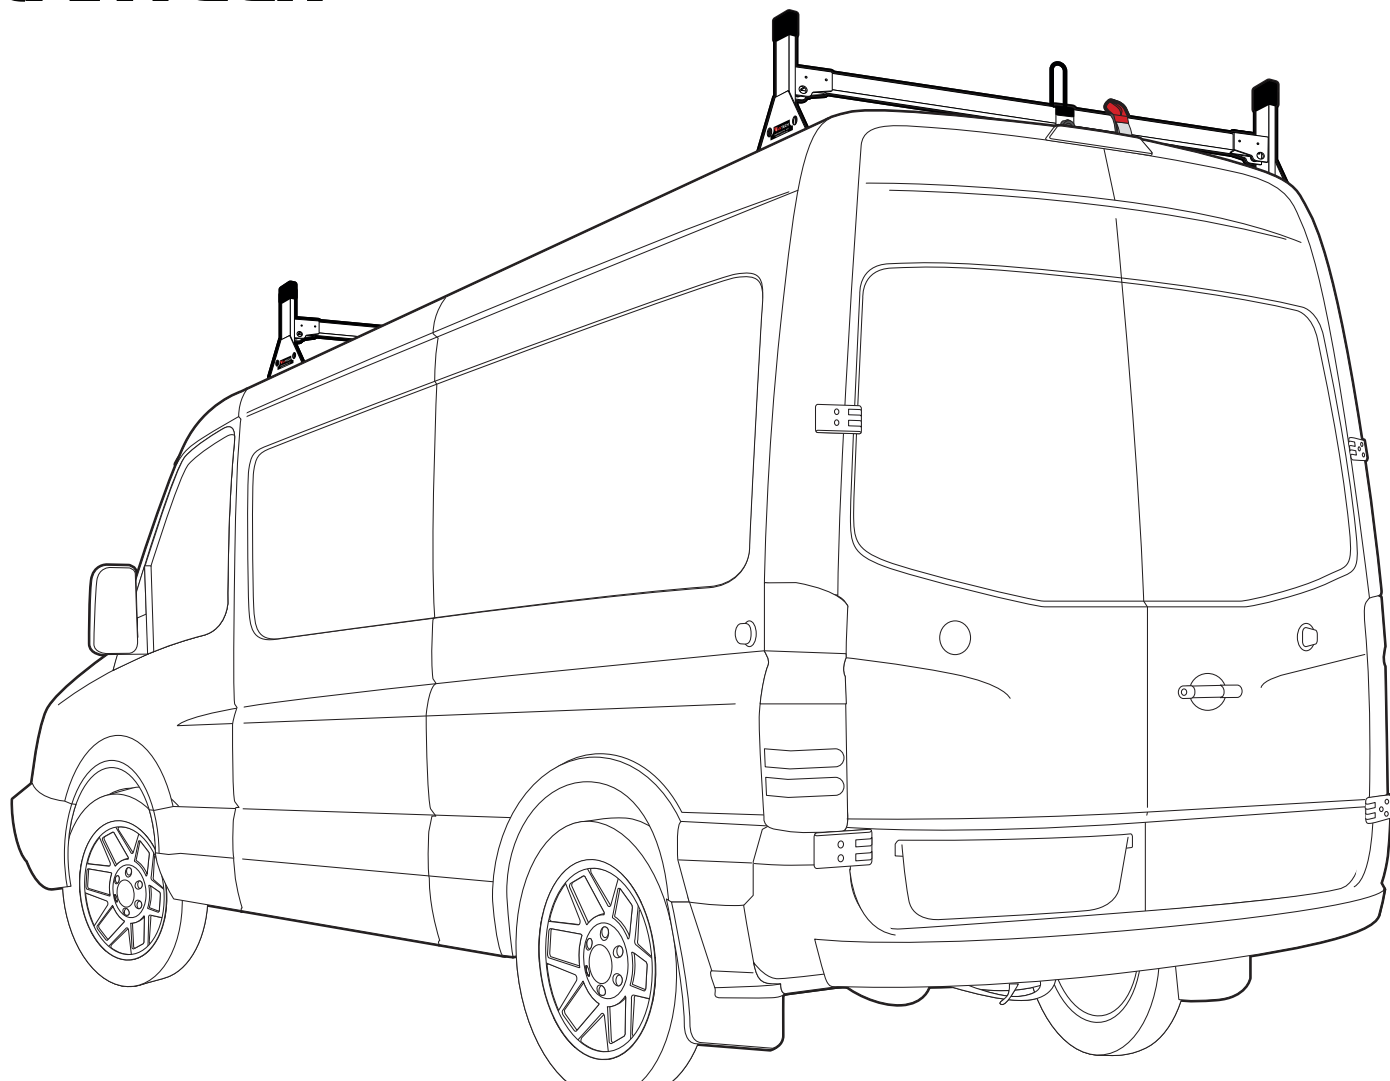

# Warehouse Use Only

---

Part #	QUANTITY
D009	1
D111	1
H33B	4
A500-57B	2
BG049	2
A02	1
A06	1
A69	1

Part #:	H2651B
Dimensions:	8" X 8" X 58" (Telescopic)
Weight:	???

## PRODUCT INFO

---

Part #: H2651B  
System: H1 Series  
Material: Steel  
Fitment: Sprinter 2007-On (Low Roof)  
Color: Black

Fastens onto factory tracks (if available)

Tracks sold seperately  
Part# R20 / R21

## REQUIRED TOOLS

---

Power Tool With Phillips Head

1/2" Wrench

PART#	DESCRIPTION	QTY	ITEM
S054	5/16" DOUBLE SLIDER	4	
B201	TAP SCREW	8	
N005	5/16" NYLON NUT	8	
W008	5/16" X 3/4" WASHER	8	
B018	5/16" X 1 3/4" CARRIAGE BOLT	2	
N016	5/16" KNOB	2	
H33	H1 MOUNTING BASE	4	
A500-57	2" X 1" X 57" CROSS BAR	2	
A02	LADDER GUIDE	1	
A06	LADDER STOPPER	1	
A69	EZ-VELCRO STRAP	1	
BG049	PLASTIC BAR GUARD 49"	2	

### EZ-Velcro Strap