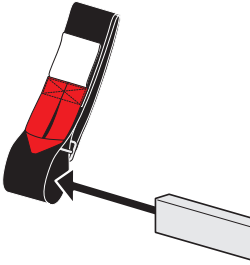

EZ-Velcro Strap