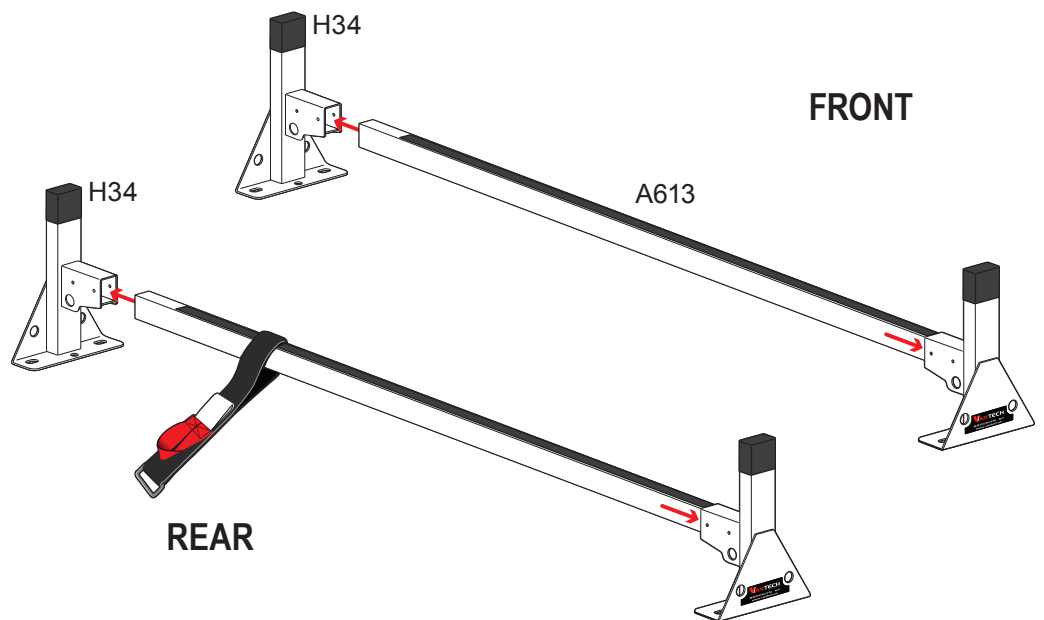

Warehouse Use Only

Part #	QUANTITY
D063	1
D109	1
G308	4
H34W	4
A613-39W	2
BG531	2
A02	1
A06	1
A69	1

Part #:	H2162W
Dimensions:	8" X 8" X 40" (Telescopic)
Weight:	???

PRODUCT INFO

Part #: H2162W
System: H1 Series
Material: Aluminum
Fitment: Transit Connect 2008-13
Color: White

REQUIRED TOOLS

Power Tool with Phillips Head

1/2" Wrench

PART #	DESCRIPTION	QTY	ITEM ITEM NOT DRAWN TO SCALE
B018	5/16" X 1 3/4" CARRIAGE BOLT	2	
B244	M8-20 HEX BOLT	4	
B201	TAP SCREW	8	
W008	5/16" X 3/4" WASHER	4	
W022	5/16" LOCK WASHER	4	
N016	5/16" KNOB	2	
H34	H1 MOUNTING BASE	4	
A613-39	2" X 1" X 39" CROSS BAR	2	
A02	LADDER GUIDE	1	
A06	LADDER STOPPER	1	
A69	EZ-VELCRO STRAP	1	
G308	2" X 8" GASKET	4	
BG531	RUBBER BAR GUARD 31"	2	

EZ-Velcro Strap

Directions

PLASTIC BAR GUARDS FOR STEEL CROSS BARS

- Remove wax paper from plastic bar guard and adhere it to the top of the Cross Bar.

- Leave 4" on each end

G308

Vantech provides the best in truck and commercial van equipment.