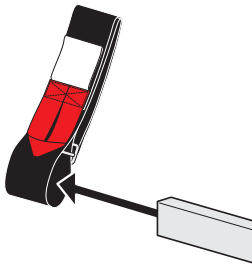

REQUIRED TOOLS

Power Tool with Phillips Head

1/2" Wrench

PART #	DESCRIPTION	QTY	ITEM ITEM NOT DRAWN TO SCALE
B018	5/16" X 1 3/4" CARRIAGE BOLT	2	
B244	M8-20 HEX BOLT	4	
B201	TAP SCREW	8	
W008	5/16" X 3/4" WASHER	4	
W022	5/16" LOCK WASHER	4	
N016	5/16" KNOB	2	
H34	H1 MOUNTING BASE	4	
A613-39	2" X 1" X 39" CROSS BAR	2	
A02	LADDER GUIDE	1	
A06	LADDER STOPPER	1	
A69	EZ-VELCRO STRAP	1	
G308	2" X 8" GASKET	4	
BG531	RUBBER BAR GUARD 31"	2	

EZ-Velcro Strap

Directions

PLASTIC BAR GUARDS FOR STEEL CROSS BARS

- Remove wax paper from plastic bar guard and adhere it to the top of the Cross Bar.

- Leave 4" on each end

G308

Vantech provides the best in truck and commercial van equipment.