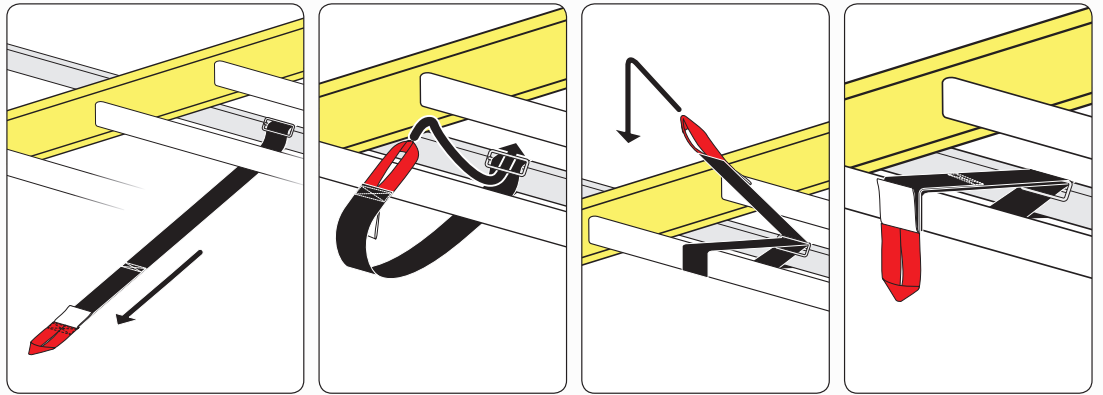

Warehouse Use Only

Part #	QUANTITY
D063	1
D109	1
G308	4
H34W	4
A613-39W	2
BG531	2
A02	1
A06	1
A69	1

Part #:	H2162W
Dimensions:	8" X 8" X 40" (Telescopic)
Weight:	???

PRODUCT INFO

Part #: H2162W
System: H1 Series
Material: Aluminum
Fitment: Transit Connect 2008-13
Color: White

REQUIRED TOOLS

Power Tool with Phillips Head

1/2" Wrench

PART #	DESCRIPTION	QTY	ITEM ITEM NOT DRAWN TO SCALE
B018	5/16" X 1 3/4" CARRIAGE BOLT	2	
B244	M8-20 HEX BOLT	4	
B201	TAP SCREW	8	
W008	5/16" X 3/4" WASHER	4	
W022	5/16" LOCK WASHER	4	
N016	5/16" KNOB	2	
H34	H1 MOUNTING BASE	4	
A613-39	2" X 1" X 39" CROSS BAR	2	
A02	LADDER GUIDE	1	
A06	LADDER STOPPER	1	
A69	EZ-VELCRO STRAP	1	
G308	2" X 8" GASKET	4	
BG531	RUBBER BAR GUARD 31"	2	

EZ-Velcro Strap

Directions

PLASTIC BAR GUARDS FOR STEEL CROSS BARS

- Remove wax paper from plastic bar guard and adhere it to the top of the Cross Bar.

- Leave 4" on each end

G308

Vantech provides the best in truck and commercial van equipment.