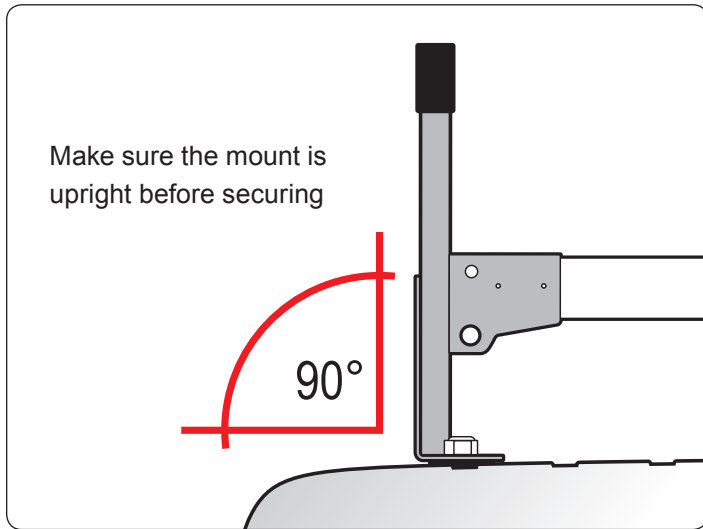

EZ-Velcro Strap

Directions

PLASTIC BAR GUARDS FOR STEEL CROSS BARS

- Remove wax paper from plastic bar guard and adhere it to the top of the Cross Bar.

- Leave 4" on each end

G308

Vantech provides the best in truck and commercial van equipment.