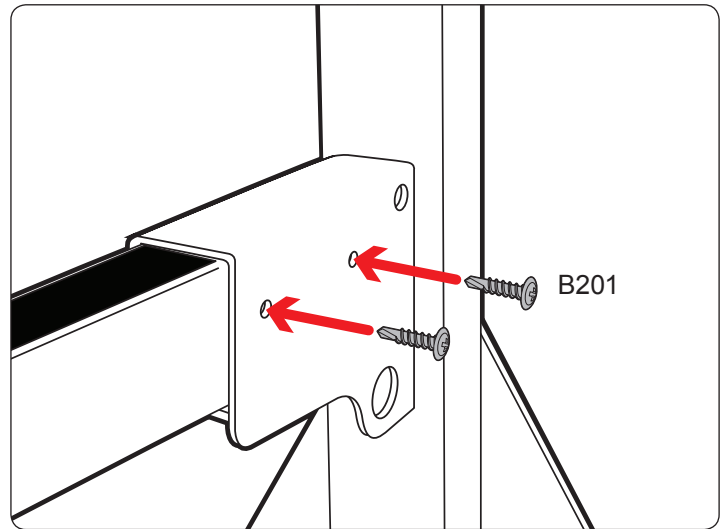

REQUIRED TOOLS

Power Tool with Phillips Head

1/2" Wrench

PART #	DESCRIPTION	QTY	ITEM ITEM NOT DRAWN TO SCALE
B018	5/16" X 1 3/4" CARRIAGE BOLT	2	
B244	M8-20 HEX BOLT	4	
B201	TAP SCREW	8	
W008	5/16" X 3/4" WASHER	4	
W022	5/16" LOCK WASHER	4	
N016	5/16" KNOB	2	
H34	H1 MOUNTING BASE	4	
A613-39	2" X 1" X 39" CROSS BAR	2	
A02	LADDER GUIDE	1	
A06	LADDER STOPPER	1	
A69	EZ-VELCRO STRAP	1	
G308	2" X 8" GASKET	4	
BG531	RUBBER BAR GUARD 31"	2	

EZ-Velcro Strap

Directions

PLASTIC BAR GUARDS FOR STEEL CROSS BARS

- Remove wax paper from plastic bar guard and adhere it to the top of the Cross Bar.

- Leave 4" on each end

G308

Vantech provides the best in truck and commercial van equipment.