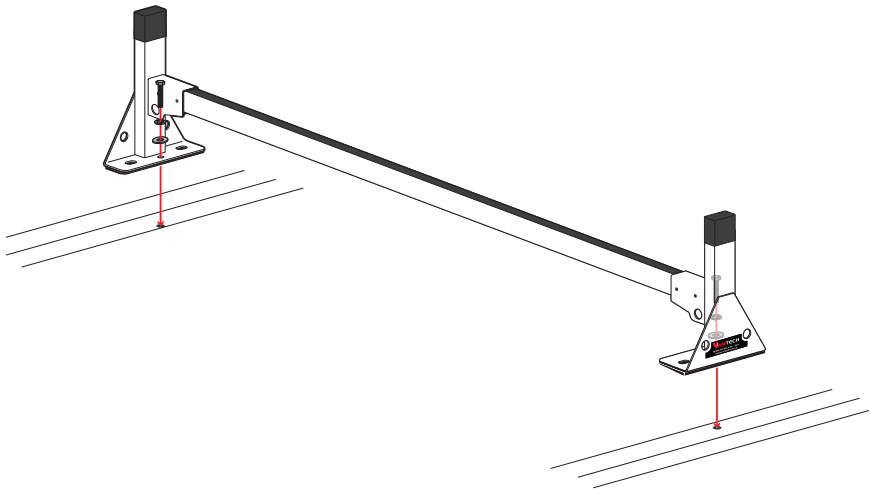

Warehouse Use Only

Part #	QUANTITY
D063	1
D109	1
G308	4
H34W	4
A613-39W	2
BG531	2
A02	1
A06	1
A69	1

Part #:	H2162W
Dimensions:	8" X 8" X 40" (Telescopic)
Weight:	???

PRODUCT INFO

Part #: H2162W
System: H1 Series
Material: Aluminum
Fitment: Transit Connect 2008-13
Color: White

REQUIRED TOOLS

Power Tool with Phillips Head

1/2" Wrench

PART #	DESCRIPTION	QTY	ITEM ITEM NOT DRAWN TO SCALE
B018	5/16" X 1 3/4" CARRIAGE BOLT	2	
B244	M8-20 HEX BOLT	4	
B201	TAP SCREW	8	
W008	5/16" X 3/4" WASHER	4	
W022	5/16" LOCK WASHER	4	
N016	5/16" KNOB	2	
H34	H1 MOUNTING BASE	4	
A613-39	2" X 1" X 39" CROSS BAR	2	
A02	LADDER GUIDE	1	
A06	LADDER STOPPER	1	
A69	EZ-VELCRO STRAP	1	
G308	2" X 8" GASKET	4	
BG531	RUBBER BAR GUARD 31"	2	

EZ-Velcro Strap

Directions

PLASTIC BAR GUARDS FOR STEEL CROSS BARS

- Remove wax paper from plastic bar guard and adhere it to the top of the Cross Bar.

- Leave 4" on each end

G308

Vantech provides the best in truck and commercial van equipment.