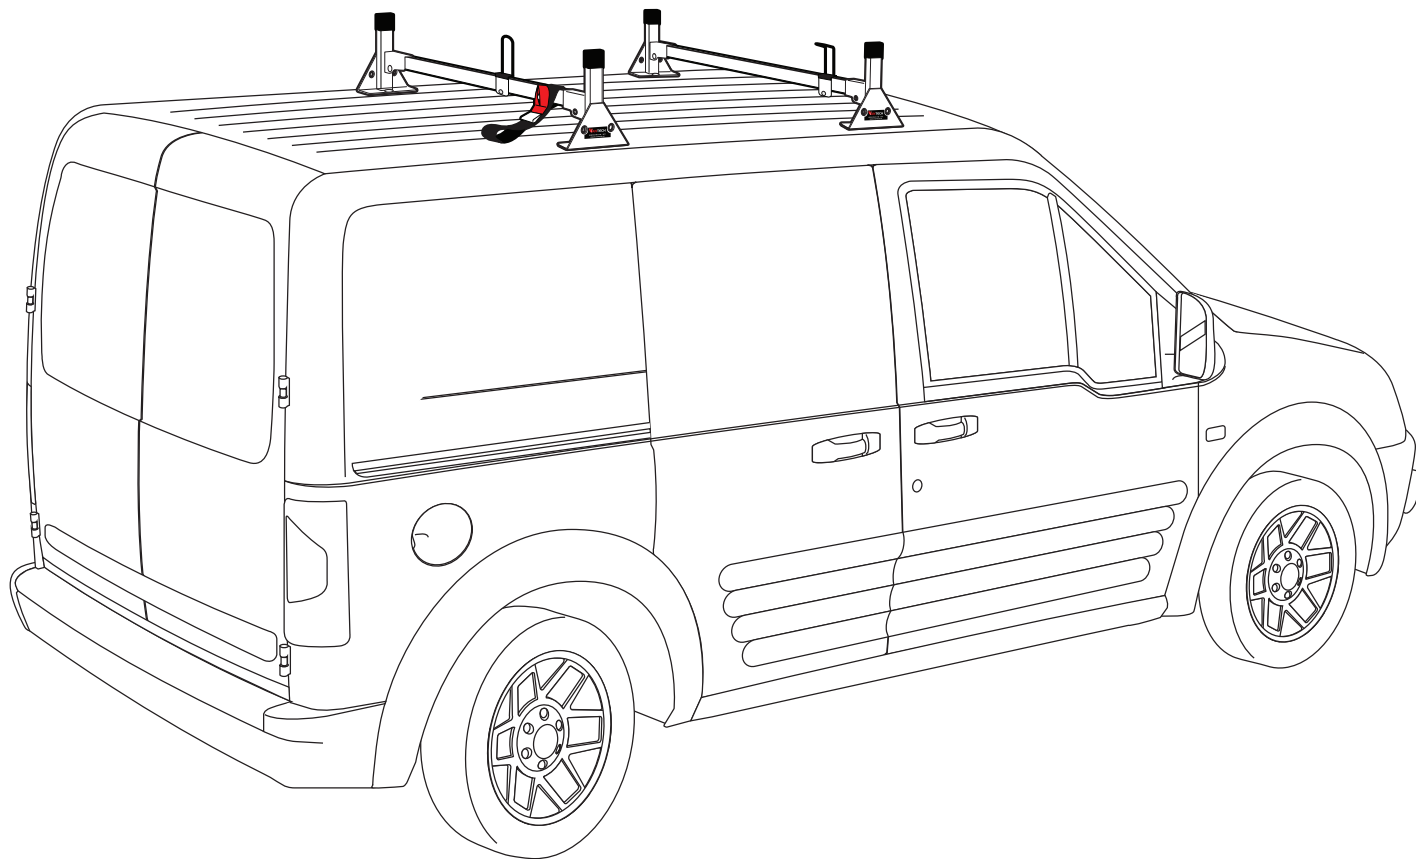

Warehouse Use Only

Part #	QUANTITY
D063	1
D109	1
G308	4
H34W	4
A613-39W	2
BG531	2
A02	1
A06	1
A69	1

Part #:	H2162W
Dimensions:	8" X 8" X 40" (Telescopic)
Weight:	???

PRODUCT INFO

Part #: H2162W
System: H1 Series
Material: Aluminum
Fitment: Transit Connect 2008-13
Color: White

REQUIRED TOOLS

Power Tool with Phillips Head

1/2" Wrench

PART #	DESCRIPTION	QTY	ITEM ITEM NOT DRAWN TO SCALE
B018	5/16" X 1 3/4" CARRIAGE BOLT	2	
B244	M8-20 HEX BOLT	4	
B201	TAP SCREW	8	
W008	5/16" X 3/4" WASHER	4	
W022	5/16" LOCK WASHER	4	
N016	5/16" KNOB	2	
H34	H1 MOUNTING BASE	4	
A613-39	2" X 1" X 39" CROSS BAR	2	
A02	LADDER GUIDE	1	
A06	LADDER STOPPER	1	
A69	EZ-VELCRO STRAP	1	
G308	2" X 8" GASKET	4	
BG531	RUBBER BAR GUARD 31"	2	

EZ-Velcro Strap

Directions

PLASTIC BAR GUARDS FOR STEEL CROSS BARS

- Remove wax paper from plastic bar guard and adhere it to the top of the Cross Bar.

- Leave 4" on each end

G308

Vantech provides the best in truck and commercial van equipment.