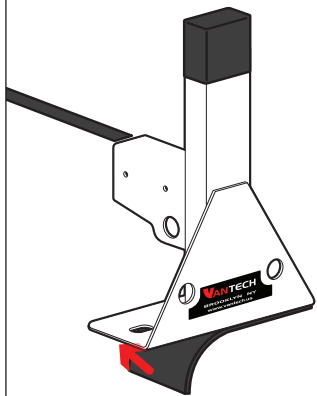

Warehouse Use Only

Part #	QUANTITY
D063	1
D109	1
G308	4
H34W	4
A613-39W	2
BG531	2
A02	1
A06	1
A69	1

Part #:	H2162W
Dimensions:	8" X 8" X 40" (Telescopic)
Weight:	???

PRODUCT INFO

Part #: H2162W
System: H1 Series
Material: Aluminum
Fitment: Transit Connect 2008-13
Color: White

REQUIRED TOOLS

Power Tool with Phillips Head

1/2" Wrench

PART #	DESCRIPTION	QTY	ITEM ITEM NOT DRAWN TO SCALE
B018	5/16" X 1 3/4" CARRIAGE BOLT	2	
B244	M8-20 HEX BOLT	4	
B201	TAP SCREW	8	
W008	5/16" X 3/4" WASHER	4	
W022	5/16" LOCK WASHER	4	
N016	5/16" KNOB	2	
H34	H1 MOUNTING BASE	4	
A613-39	2" X 1" X 39" CROSS BAR	2	
A02	LADDER GUIDE	1	
A06	LADDER STOPPER	1	
A69	EZ-VELCRO STRAP	1	
G308	2" X 8" GASKET	4	
BG531	RUBBER BAR GUARD 31"	2	

EZ-Velcro Strap

Directions

PLASTIC BAR GUARDS FOR STEEL CROSS BARS

- Remove wax paper from plastic bar guard and adhere it to the top of the Cross Bar.

- Leave 4" on each end

G308

Vantech provides the best in truck and commercial van equipment.