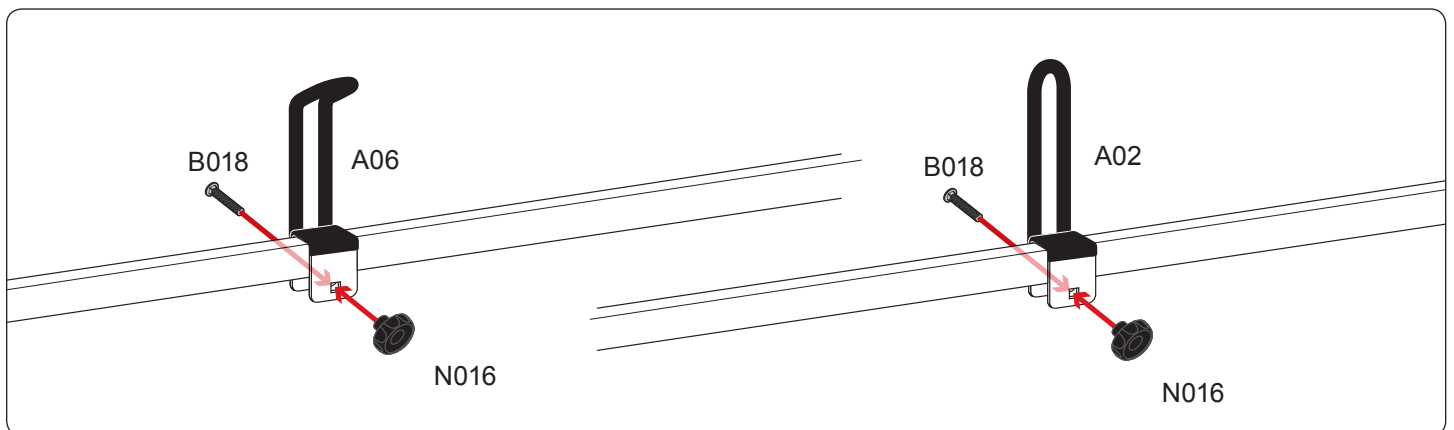

Warehouse Use Only

Part #	QUANTITY
D063	1
D109	1
G308	4
H34W	4
A613-39W	2
BG531	2
A02	1
A06	1
A69	1

Part #:	H2162W
Dimensions:	8" X 8" X 40" (Telescopic)
Weight:	???

PRODUCT INFO

Part #: H2162W
System: H1 Series
Material: Aluminum
Fitment: Transit Connect 2008-13
Color: White

REQUIRED TOOLS

Power Tool with Phillips Head

1/2" Wrench

PART #	DESCRIPTION	QTY	ITEM ITEM NOT DRAWN TO SCALE
B018	5/16" X 1 3/4" CARRIAGE BOLT	2	
B244	M8-20 HEX BOLT	4	
B201	TAP SCREW	8	
W008	5/16" X 3/4" WASHER	4	
W022	5/16" LOCK WASHER	4	
N016	5/16" KNOB	2	
H34	H1 MOUNTING BASE	4	
A613-39	2" X 1" X 39" CROSS BAR	2	
A02	LADDER GUIDE	1	
A06	LADDER STOPPER	1	
A69	EZ-VELCRO STRAP	1	
G308	2" X 8" GASKET	4	
BG531	RUBBER BAR GUARD 31"	2	

EZ-Velcro Strap

Directions

PLASTIC BAR GUARDS FOR STEEL CROSS BARS

- Remove wax paper from plastic bar guard and adhere it to the top of the Cross Bar.

- Leave 4" on each end

G308

Vantech provides the best in truck and commercial van equipment.