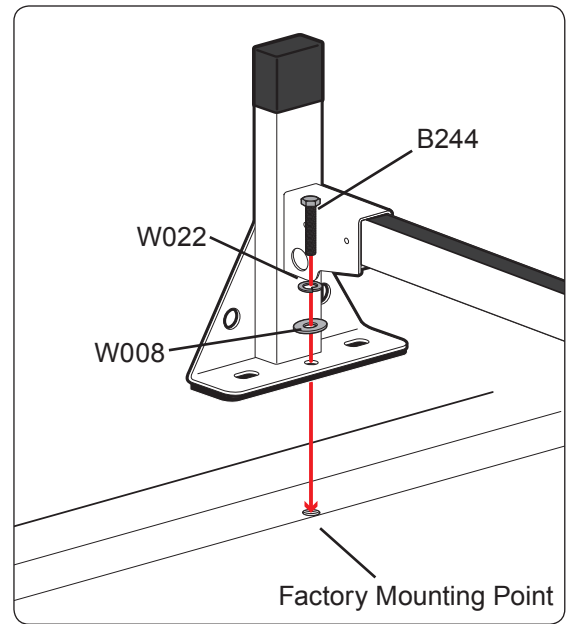

Warehouse Use Only

Part #	QUANTITY
D063	1
D109	1
G308	4
H34W	4
A613-39W	2
BG531	2
A02	1
A06	1
A69	1

Part #:	H2162W
Dimensions:	8" X 8" X 40" (Telescopic)
Weight:	???

PRODUCT INFO

Part #: H2162W
System: H1 Series
Material: Aluminum
Fitment: Transit Connect 2008-13
Color: White

REQUIRED TOOLS

Power Tool with Phillips Head

1/2" Wrench

PART #	DESCRIPTION	QTY	ITEM ITEM NOT DRAWN TO SCALE
B018	5/16" X 1 3/4" CARRIAGE BOLT	2	
B244	M8-20 HEX BOLT	4	
B201	TAP SCREW	8	
W008	5/16" X 3/4" WASHER	4	
W022	5/16" LOCK WASHER	4	
N016	5/16" KNOB	2	
H34	H1 MOUNTING BASE	4	
A613-39	2" X 1" X 39" CROSS BAR	2	
A02	LADDER GUIDE	1	
A06	LADDER STOPPER	1	
A69	EZ-VELCRO STRAP	1	
G308	2" X 8" GASKET	4	
BG531	RUBBER BAR GUARD 31"	2	

EZ-Velcro Strap

Directions

PLASTIC BAR GUARDS FOR STEEL CROSS BARS

- Remove wax paper from plastic bar guard and adhere it to the top of the Cross Bar.

- Leave 4" on each end

G308

Vantech provides the best in truck and commercial van equipment.