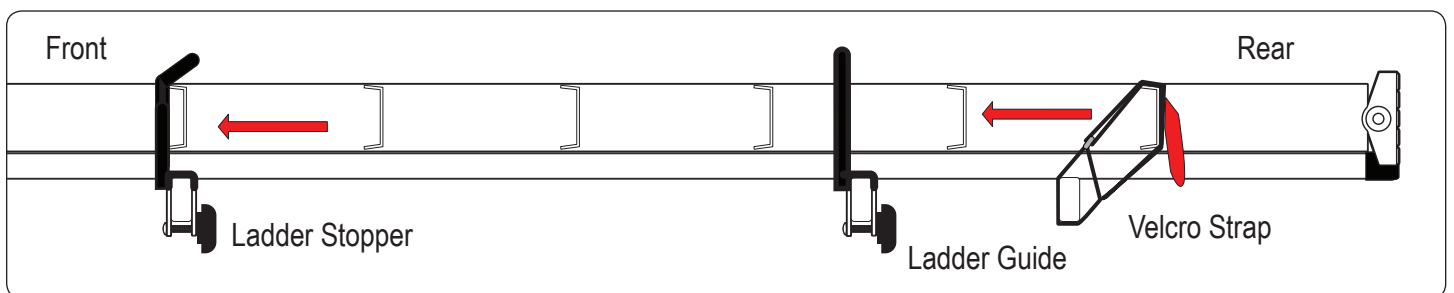

EZ-Velcro Strap

Directions

PLASTIC BAR GUARDS FOR STEEL CROSS BARS

- Remove wax paper from plastic bar guard and adhere it to the top of the Cross Bar.

- Leave 4" on each end

G308

Vantech provides the best in truck and commercial van equipment.