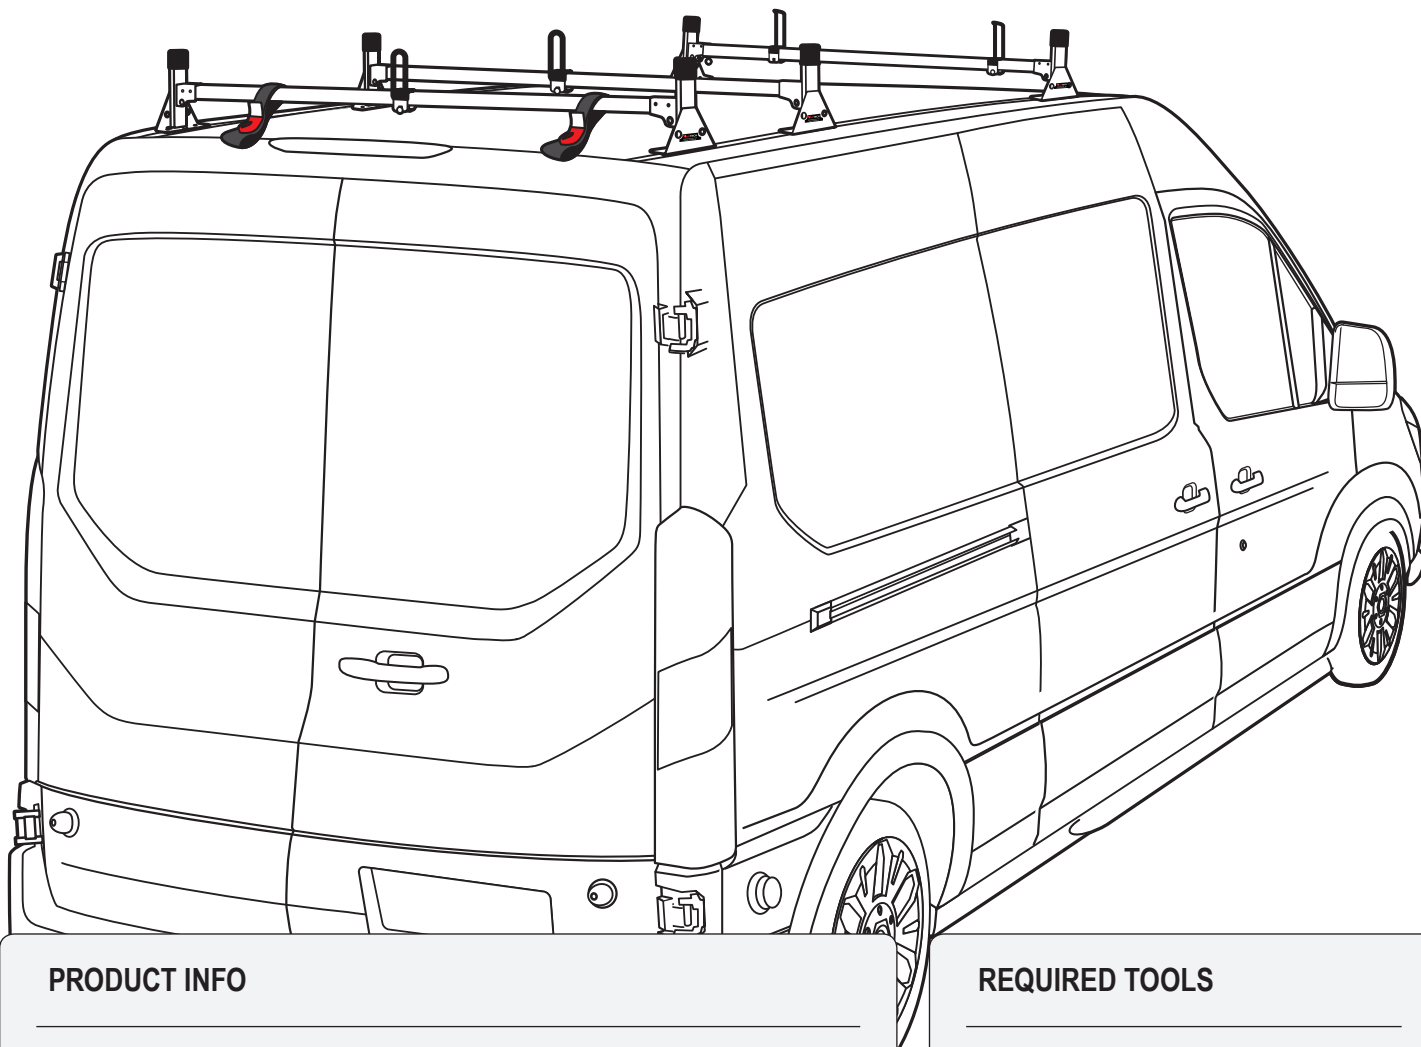

# Warehouse Use Only

---

Part #	QUANTITY
D056	1
D110	1
G206	6
H34W	6
A613-54W	3
BG546	3
A02	2
A06	2
A69	2

Part #:	H1753W
Dimensions:	8" X 8" X 55" (Telescopic)
Weight:	???

## PRODUCT INFO

Part #: H1753W  
System: H1 Series  
Material: Aluminum  
Fitment: Ford Transit Cargo Van 2015-On  
Color: White

### EZ-Velcro Strap