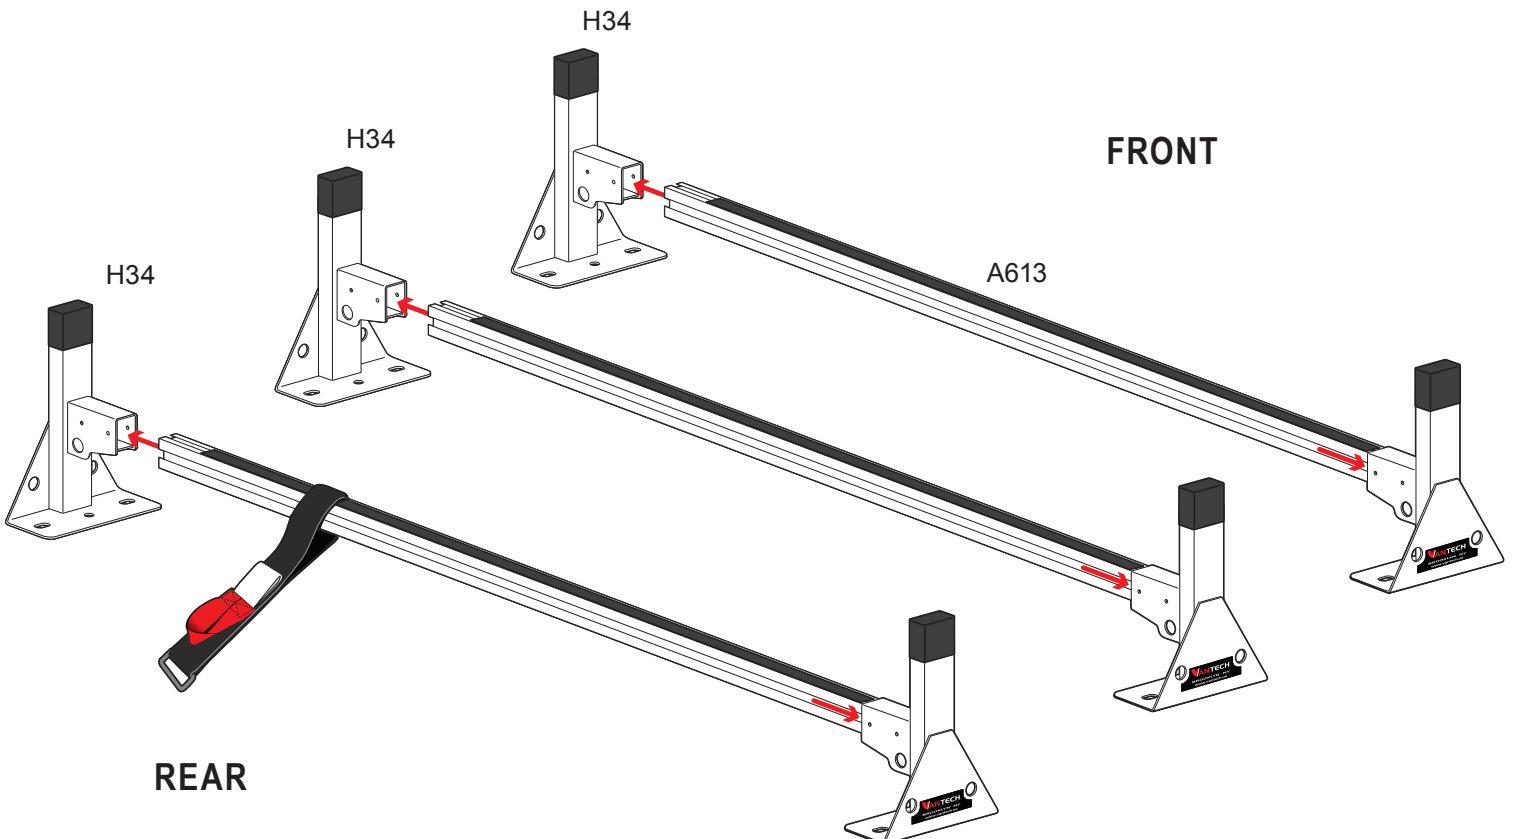

RUBBER BAR GUARDS

- Press the rubber bar guard into the channels of cross bars
- Leave 4" on each end