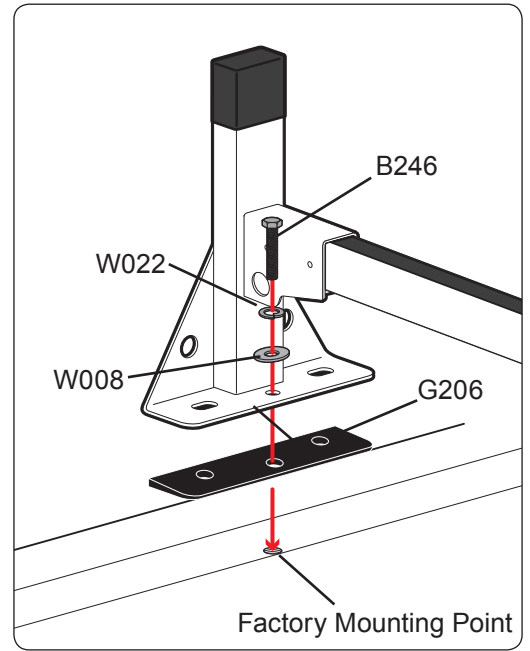

Vantech provides the best in truck and commercial van equipment.