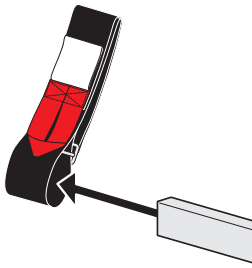

## REQUIRED TOOLS

Power Tool With Phillips Head

1/2" Wrench

PART#	DESCRIPTION	QTY	ITEM
			items not drawn to scale
W008	5/16" X 3/4" WASHER	6	
W022	5/16" LOCK WASHER	6	
B018	1 3/4" X 5/16" CARRIAGE BOLT	4	
B201	TAP SCREW	12	
B246	M8-35 HEX BOLT	6	
N016	5/16" PLASTIC KNOB	4	
H34	H1 MOUNTING BASE	6	
A613-54	2" X 1" X 54" CROSS BAR	3	
G206	RUBBER SEAT 6"	6	
A02	LADDER GUIDE	2	
A06	LADDER STOPPER	2	
A69	EZ-VELCRO STRAP	2	
BG546	RUBBER BAR GUARD 46"	3	

### EZ-Velcro Strap