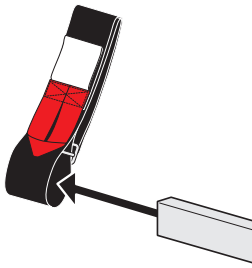

## REQUIRED TOOLS

---

Power Tool With Phillips Head

1/2" Wrench

PART#	DESCRIPTION	QTY	ITEM
			items not drawn to scale
W008	5/16" X 3/4" WASHER	6	
W022	5/16" LOCK WASHER	6	
B018	1 3/4" X 5/16" CARRIAGE BOLT	4	
B201	TAP SCREW	12	
B246	M8-35 HEX BOLT	6	
N016	5/16" PLASTIC KNOB	4	
H34	H1 MOUNTING BASE	6	
A613-54	2" X 1" X 54" CROSS BAR	3	
G206	RUBBER SEAT 6"	6	
A02	LADDER GUIDE	2	
A06	LADDER STOPPER	2	
A69	EZ-VELCRO STRAP	2	
BG546	PLASTIC BAR GUARD 46"	3	

### EZ-Velcro Strap