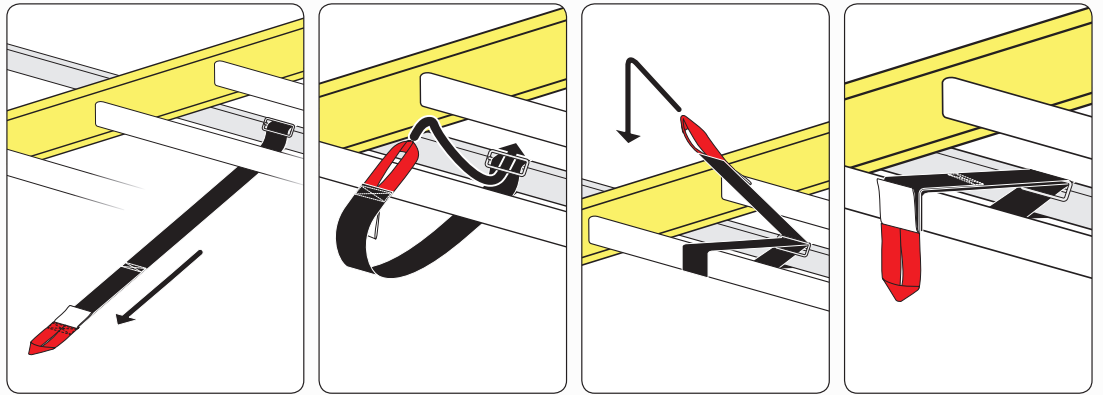

Directions