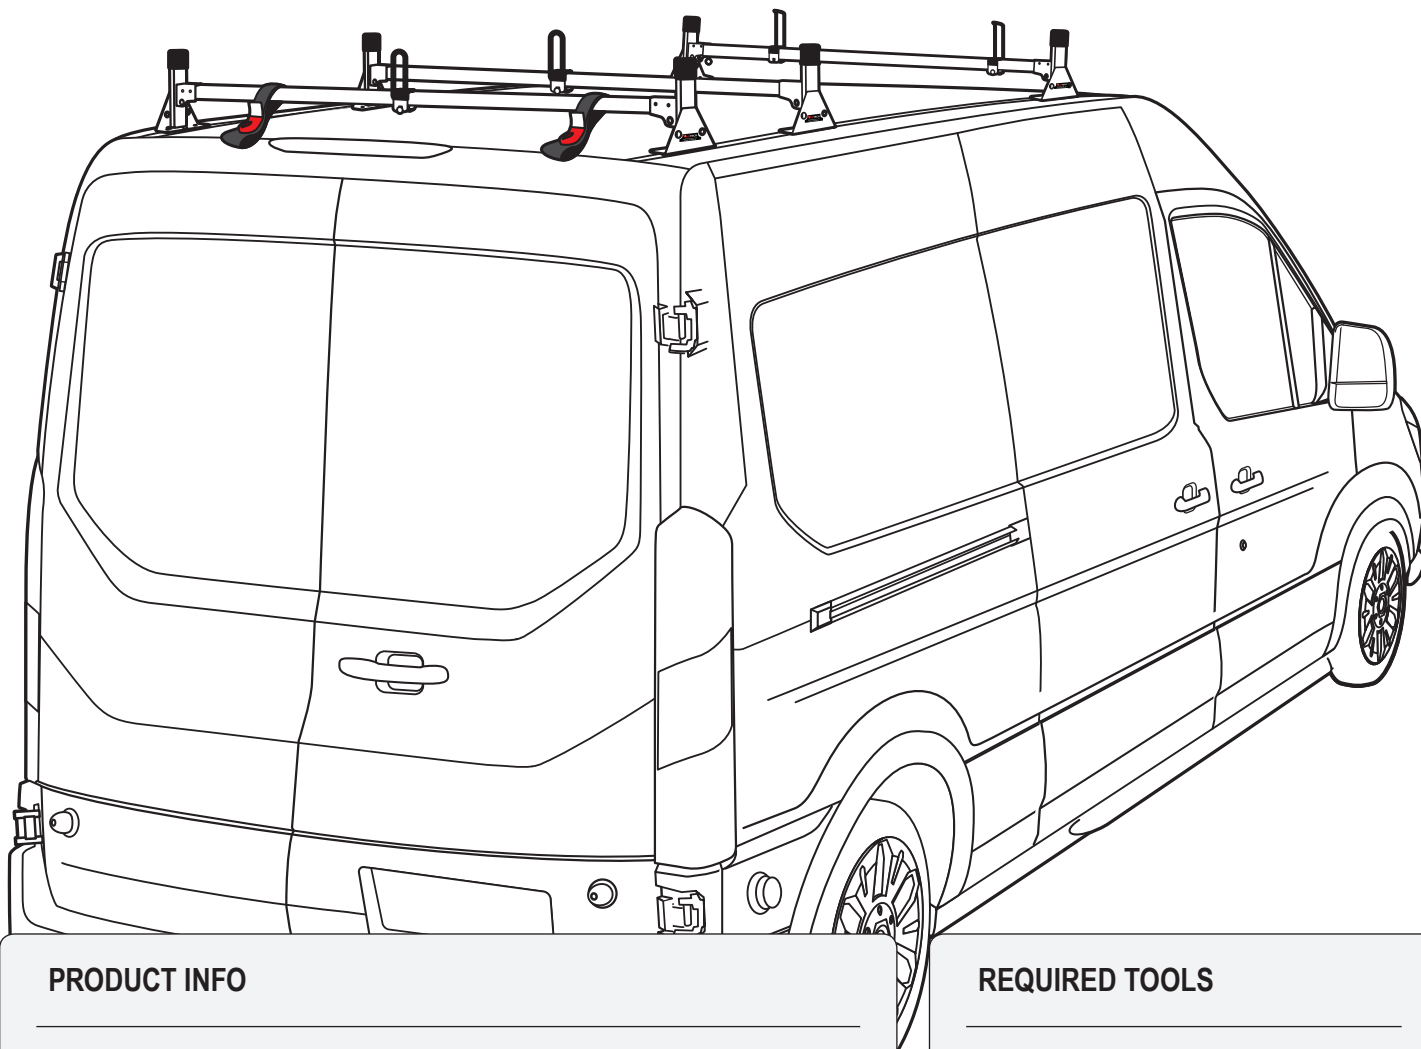

# Warehouse Use Only

---

Part #	QUANTITY
D056	1
D110	1
G206	6
H34B	6
A613-54B	3
BG546	3
A02	2
A06	2
A69	2

Part #:	H1753B
Dimensions:	8" X 8" X 55" (Telescopic)
Weight:	???

## PRODUCT INFO

---

Part #: H1753B  
System: H1 Series  
Material: Aluminum  
Fitment: Ford Transit Cargo Van 2015-On  
Color: Black

### EZ-Velcro Strap