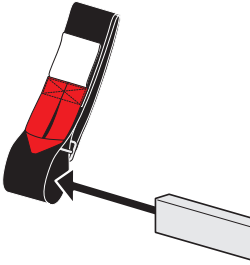

REQUIRED TOOLS

Power Tool With Phillips Head

1/2" Wrench

PART#	DESCRIPTION	QTY	ITEM
			items not drawn to scale
W008	5/16" X 3/4" WASHER	4	
W022	5/16" LOCK WASHER	4	
B018	1 3/4" X 5/16" CARRIAGE BOLT	2	
B201	TAP SCREW	8	
B246	M8-35 HEX BOLT	4	
N016	5/16" PLASTIC KNOB	2	
H34	H1 MOUNTING BASE	4	
A613-54	2" X 1" X 54" CROSS BAR	2	
G206	RUBBER SEAT 6"	4	
A02	LADDER GUIDE	1	
A06	LADDER STOPPER	1	
A69	EZ-VELCRO STRAP	1	
BG546	PLASTIC BAR GUARD 46"	2	

EZ-Velcro Strap

Directions

RUBBER BAR GUARDS

- Press the rubber bar guard into the channels of cross bars
- Leave 4" on each end