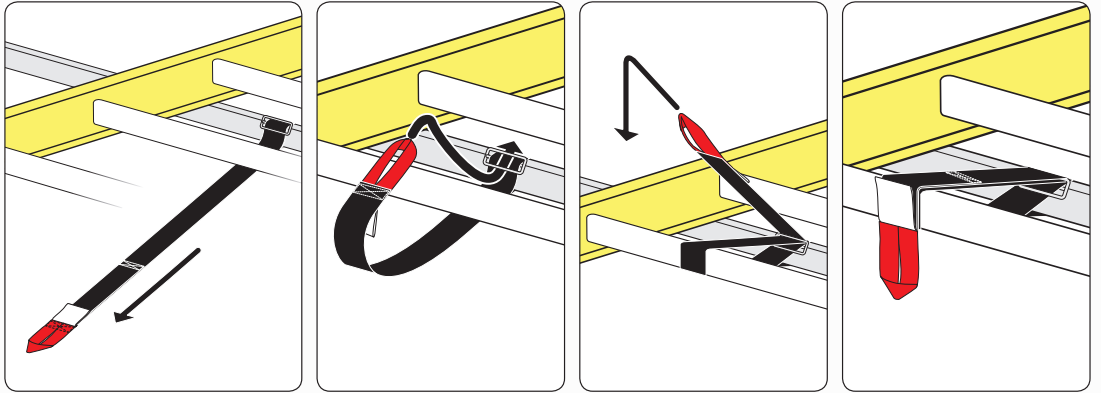

Warehouse Use Only

Part #	QUANTITY
D055	1
D109	1
G206	4
H34W	4
A613-54W	2
BG546	2
A02	1
A06	1
A69	1

Part #:	H1752W
Dimensions:	8" X 8" X 54" (Telescopic)
Weight:	???

PRODUCT INFO

Part #: H1752W
System: H1 Series
Material: Aluminum
Fitment: Ford Transit Cargo Van 2015-On
Color: White

REQUIRED TOOLS

Power Tool With Phillips Head

1/2" Wrench

PART#	DESCRIPTION	QTY	ITEM
			items not drawn to scale
W008	5/16" X 3/4" WASHER	4	
W022	5/16" LOCK WASHER	4	
B018	1 3/4" X 5/16" CARRIAGE BOLT	2	
B201	TAP SCREW	8	
B246	M8-35 HEX BOLT	4	
N016	5/16" PLASTIC KNOB	2	
H34	H1 MOUNTING BASE	4	
A613-54	2" X 1" X 54" CROSS BAR	2	
G206	RUBBER SEAT 6"	4	
A02	LADDER GUIDE	1	
A06	LADDER STOPPER	1	
A69	EZ-VELCRO STRAP	1	
BG546	PLASTIC BAR GUARD 46"	2	

EZ-Velcro Strap

Directions

RUBBER BAR GUARDS

- Press the rubber bar guard into the channels of cross bars
- Leave 4" on each end