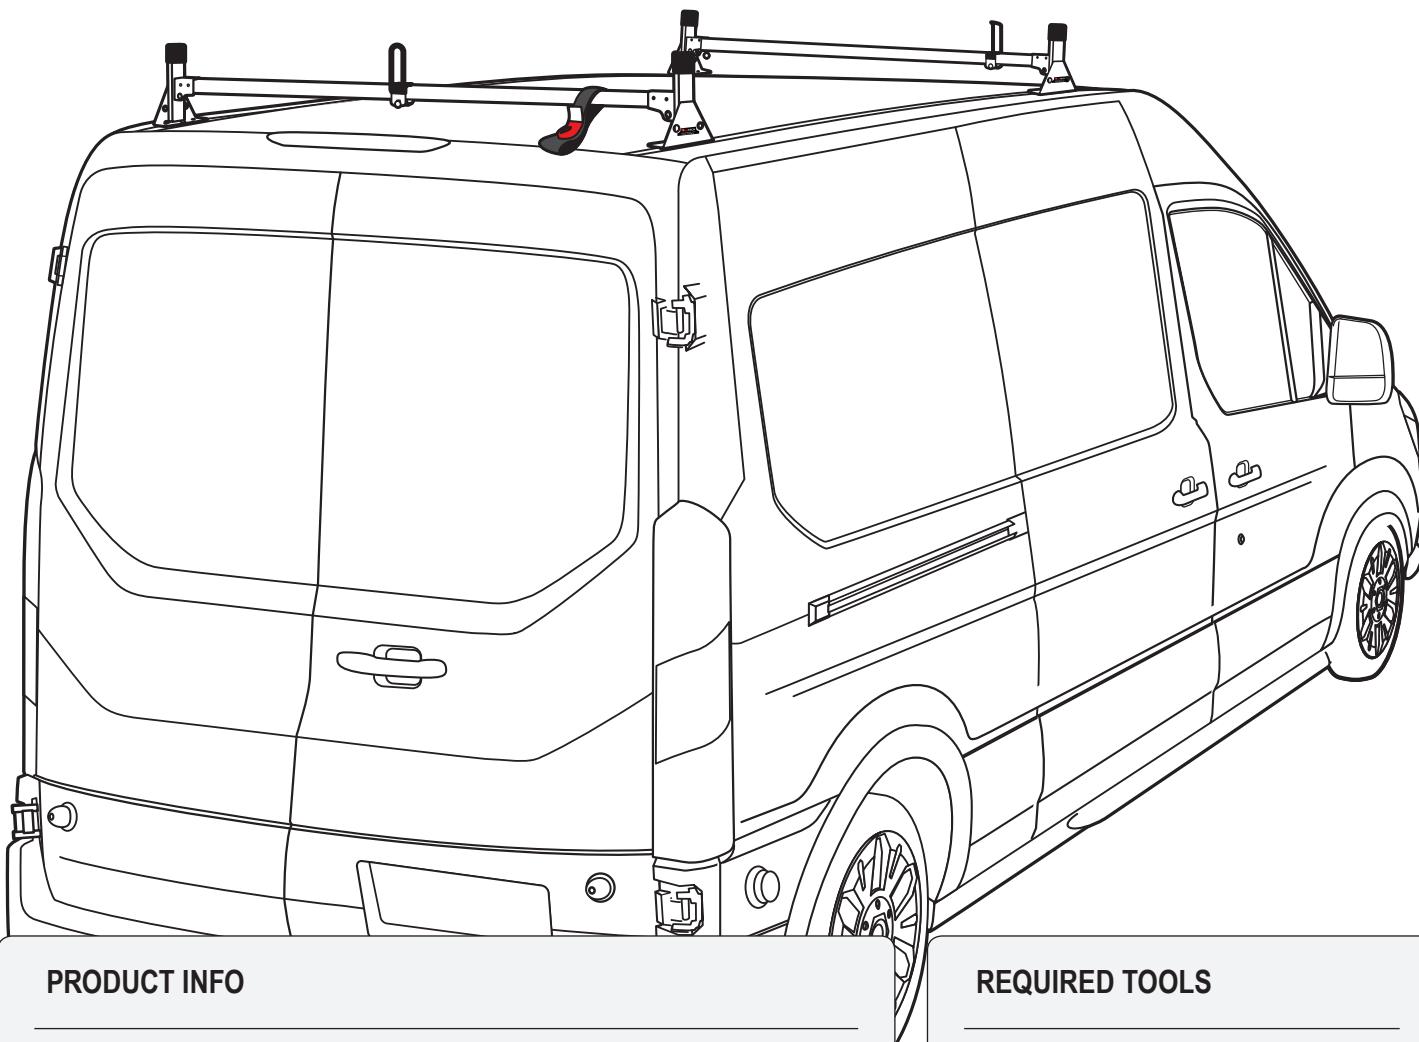

Warehouse Use Only

Part #	QUANTITY
D055	1
D109	1
G206	4
H34W	4
A613-54W	2
BG546	2
A02	1
A06	1
A69	1

Part #:	H1752W
Dimensions:	8" X 8" X 54" (Telescopic)
Weight:	???

PRODUCT INFO

Part #: H1752W
System: H1 Series
Material: Aluminum
Fitment: Ford Transit Cargo Van 2015-On
Color: White

REQUIRED TOOLS

Power Tool With Phillips Head

1/2" Wrench

PART#	DESCRIPTION	QTY	ITEM
			items not drawn to scale
W008	5/16" X 3/4" WASHER	4	
W022	5/16" LOCK WASHER	4	
B018	1 3/4" X 5/16" CARRIAGE BOLT	2	
B201	TAP SCREW	8	
B246	M8-35 HEX BOLT	4	
N016	5/16" PLASTIC KNOB	2	
H34	H1 MOUNTING BASE	4	
A613-54	2" X 1" X 54" CROSS BAR	2	
G206	RUBBER SEAT 6"	4	
A02	LADDER GUIDE	1	
A06	LADDER STOPPER	1	
A69	EZ-VELCRO STRAP	1	
BG546	PLASTIC BAR GUARD 46"	2	

EZ-Velcro Strap

Directions

RUBBER BAR GUARDS

- Press the rubber bar guard into the channels of cross bars
- Leave 4" on each end