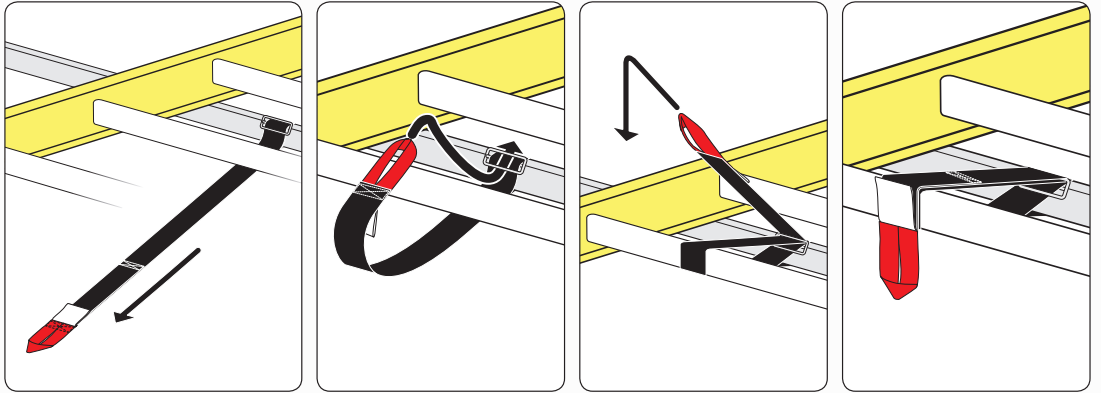

Directions