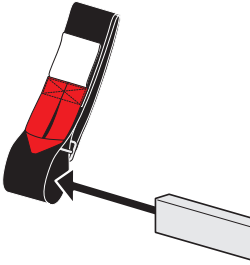

## REQUIRED TOOLS

Power Tool With Phillips Head

1/2" Wrench

PART#	DESCRIPTION	QTY	ITEM
			items not drawn to scale
W008	5/16" X 3/4" WASHER	4	
W022	5/16" LOCK WASHER	4	
B018	1 3/4" X 5/16" CARRIAGE BOLT	2	
B201	TAP SCREW	8	
B246	M8-35 HEX BOLT	4	
N016	5/16" PLASTIC KNOB	2	
H34	H1 MOUNTING BASE	4	
A613-54	2" X 1" X 54" CROSS BAR	2	
G206	RUBBER SEAT 6"	4	
A02	LADDER GUIDE	1	
A06	LADDER STOPPER	1	
A69	EZ-VELCRO STRAP	1	
BG546	RUBBER BAR GUARD 46"	2	

### EZ-Velcro Strap