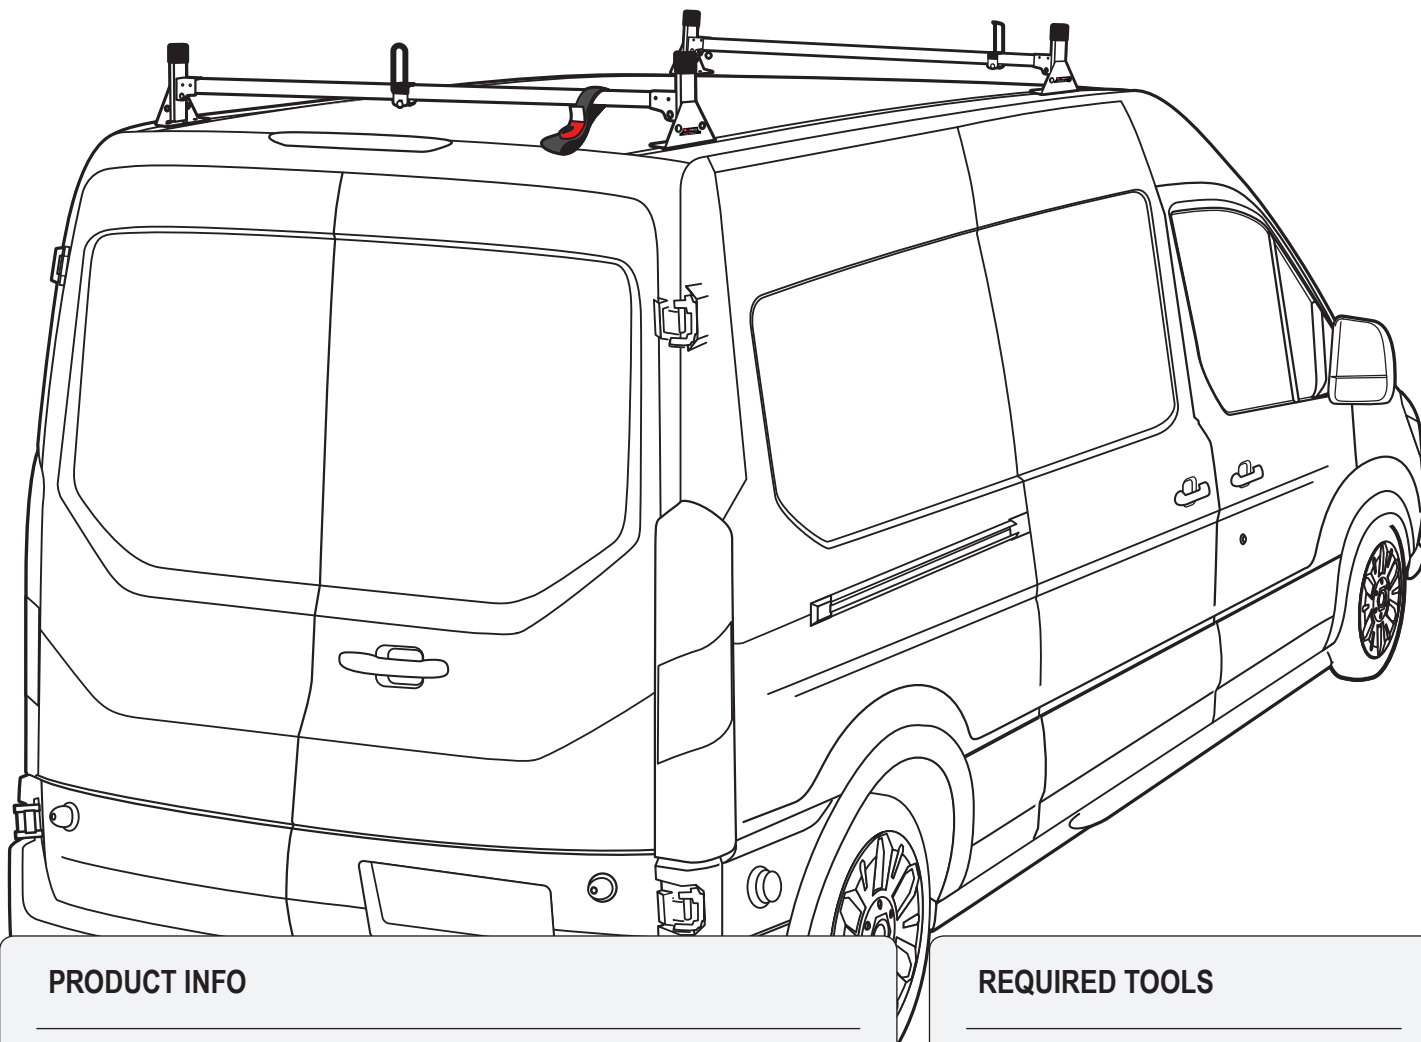

# Warehouse Use Only

---

Part #	QUANTITY
D055	1
D109	1
G206	4
H34B	4
A613-54B	2
BG546	2
A02	1
A06	1
A69	1

Part #:	H1752B
Dimensions:	8" X 8" X 55" (Telescopic)
Weight:	???

## PRODUCT INFO

Part #: H1752B  
System: H1 Series  
Material: Aluminum  
Fitment: Ford Transit Cargo Van 2015-On  
Color: Black

## REQUIRED TOOLS

Power Tool With Phillips Head

1/2" Wrench

PART#	DESCRIPTION	QTY	ITEM
			items not drawn to scale
W008	5/16" X 3/4" WASHER	4	
W022	5/16" LOCK WASHER	4	
B018	1 3/4" X 5/16" CARRIAGE BOLT	2	
B201	TAP SCREW	8	
B246	M8-35 HEX BOLT	4	
N016	5/16" PLASTIC KNOB	2	
H34	H1 MOUNTING BASE	4	
A613-54	2" X 1" X 54" CROSS BAR	2	
G206	RUBBER SEAT 6"	4	
A02	LADDER GUIDE	1	
A06	LADDER STOPPER	1	
A69	EZ-VELCRO STRAP	1	
BG546	RUBBER BAR GUARD 46"	2	

### EZ-Velcro Strap