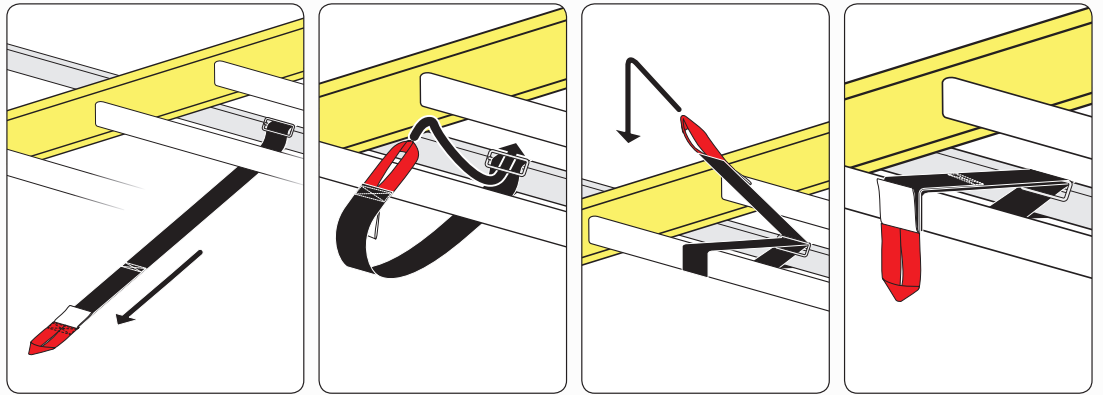

Directions

PLASTIC BAR GUARDS FOR STEEL CROSS BARS

- Remove wax paper from plastic bar guard and adhere it to the top of the Cross Bar.

- Leave 4" on each end