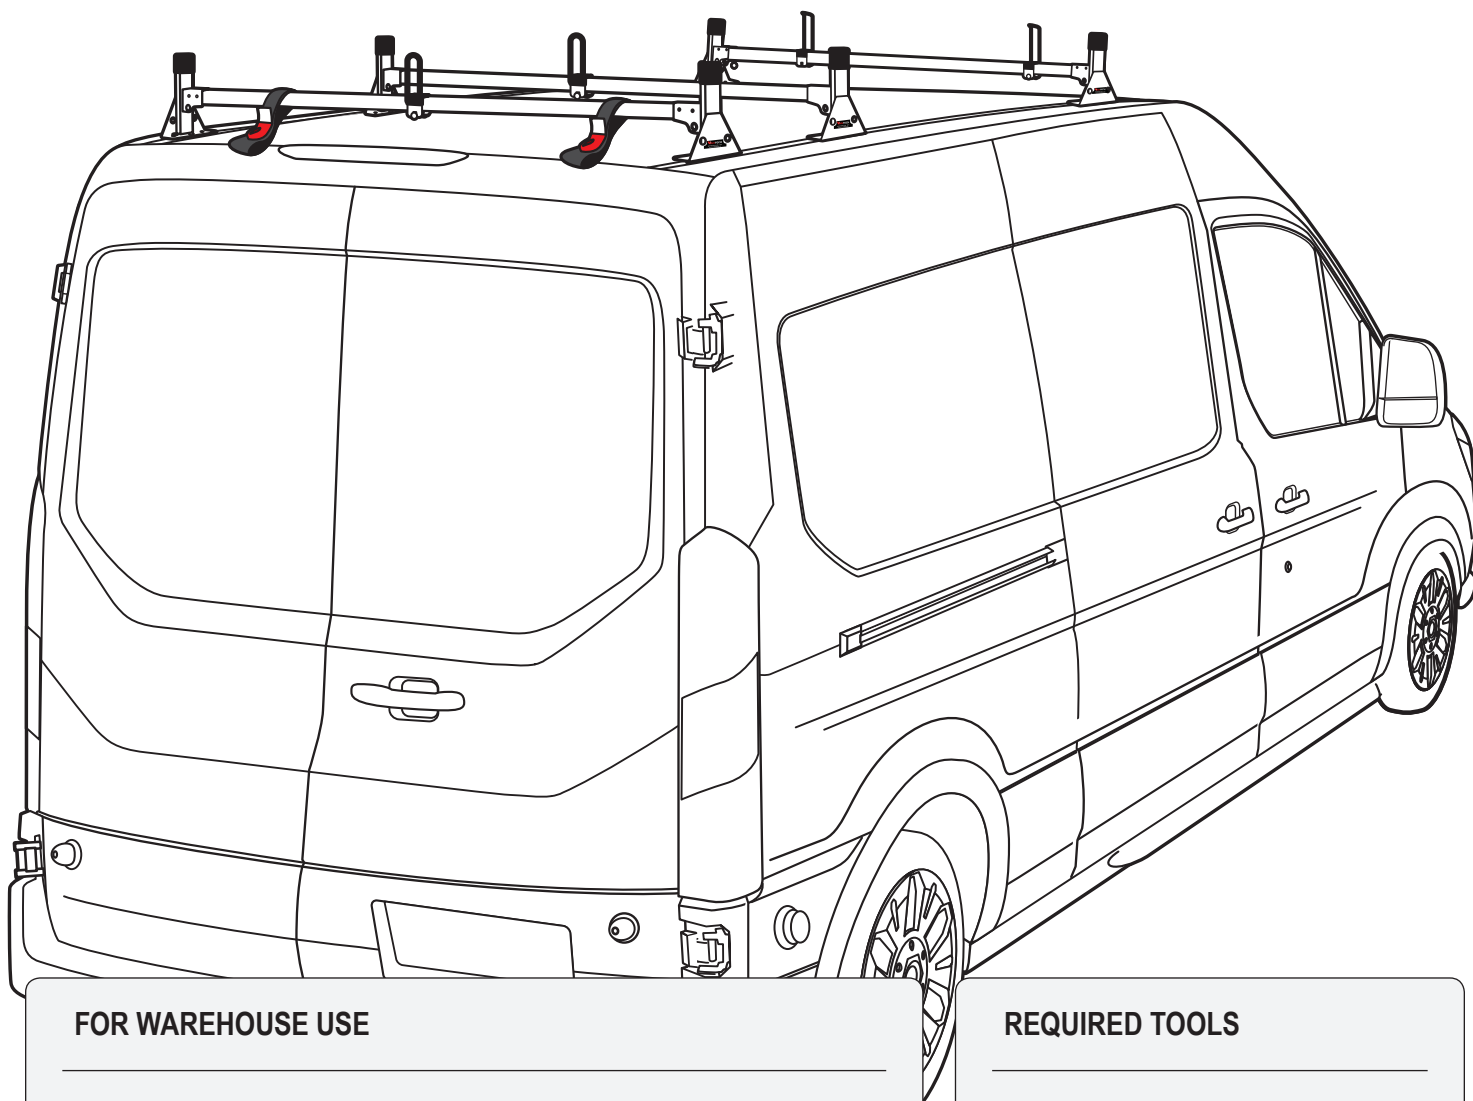

|             |                            |
|-------------|----------------------------|
| Part #:     | H1723W                     |
| Dimensions: | 8" X 8" X 55" (Telescopic) |
| Weight:     | ???                        |

## FOR WAREHOUSE USE

Part #: H1723W  
System: H1 Series  
Material: Steel  
Fitment: Ford Transit Cargo Van 2015-On  
Color: White