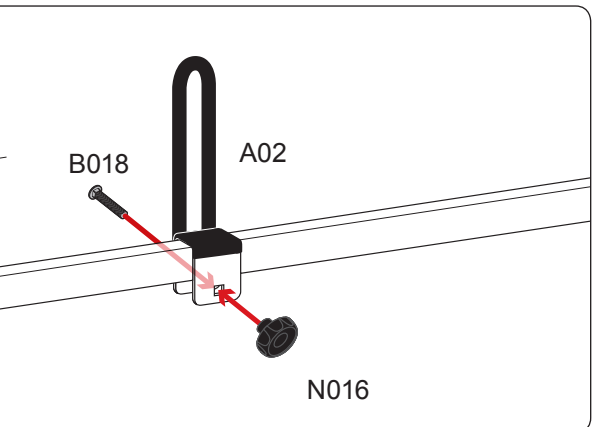

Vantech puts everything within reach.

Find out more about commercial van equipment we have.