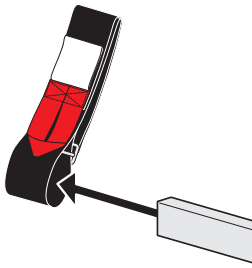

EZ-Velcro Strap