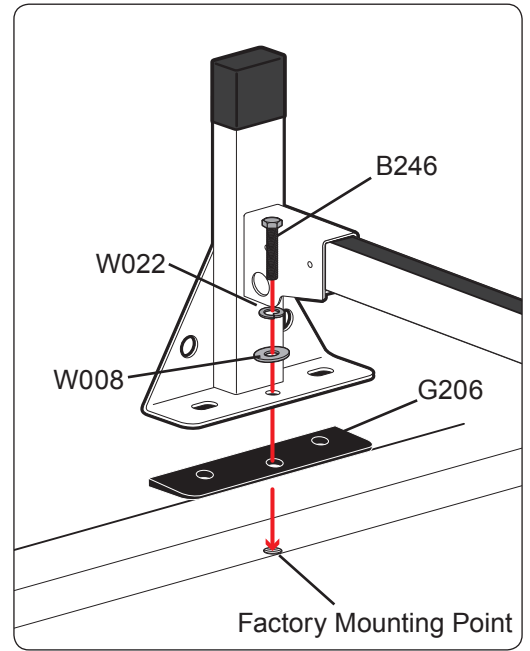

Vantech puts everything within reach.

Find out more about commercial van equipment we have.