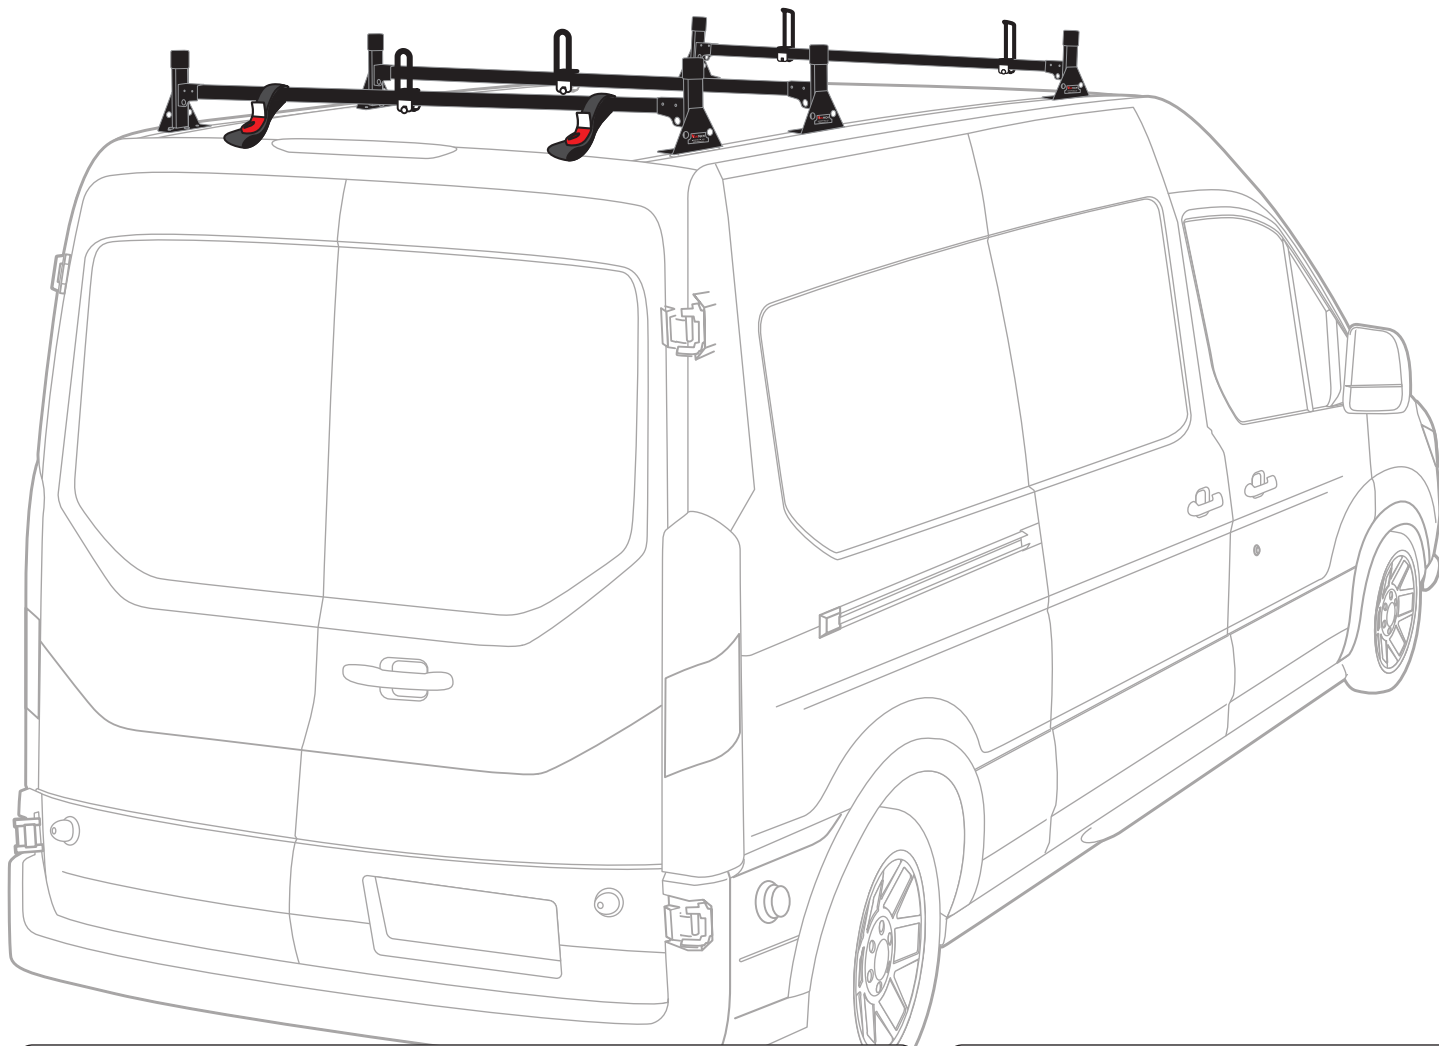

# Warehouse Use Only

---

Part #	QUANTITY
D006	1
D112	1
G206	6
H33B	6
A500-54B	3
BG046	3
A02	2
A06	2
A69	2

Part #:	H1723B
Dimensions:	8" X 8" X 55" (Telescopic)
Weight:	???

## PRODUCT INFO

---

Part #: H1723B  
System: H1 Series  
Material: Steel  
Fitment: Ford Transit Cargo Van 2015-On  
Color: Black

## REQUIRED TOOLS

---

Power Tool With Phillips Head

1/2" Wrench

PART#	DESCRIPTION	QTY	ITEM
W008	5/16" X 3/4" WASHER	6	
W022	5/16" LOCK WASHER	6	
B018	1 3/4" X 5/16" CARRIAGE BOLT	4	
B201	TAP SCREW	12	
B246	M8-35 HEX BOLT	6	
N016	5/16" PLASTIC KNOB	4	
H33	H1 MOUNTING BASE	6	
A500-54	2" X 1" X 54" CROSS BAR	3	
G206	RUBBER SEAT 6"	6	
A02	LADDER GUIDE	2	
A06	LADDER STOPPER	2	
A69	EZ-VELCRO STRAP	2	
BG046	PLASTIC BAR GUARD 46"	3	

### EZ-Velcro Strap