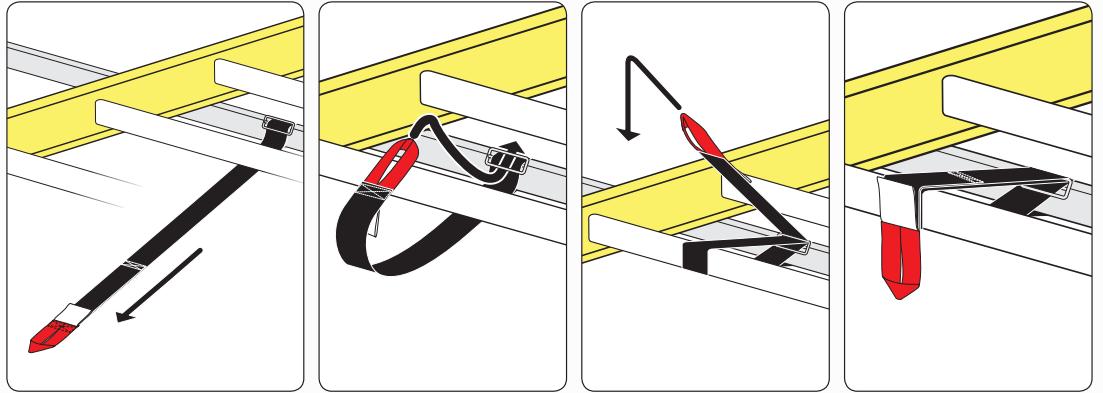

Directions

PLASTIC BAR GUARDS FOR STEEL CROSS BARS

- Remove wax paper from plastic bar guard and adhere it to the top of the Cross Bar.

- Leave 4" on each end