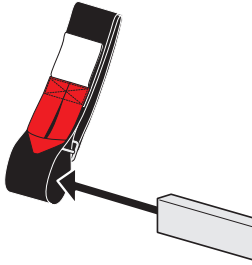

## PRODUCT INFO

Part #: H1722W  
System: H1 Series  
Material: Steel  
Fitment: Ford Transit Cargo Van 2015-On  
Color: White

## REQUIRED TOOLS

Power Tool With Phillips Head

1/2" Wrench

PART#	DESCRIPTION	QTY	ITEM
			items not drawn to scale
W008	5/16" X 3/4" WASHER	4	
W022	5/16" LOCK WASHER	4	
B018	1 3/4" X 5/16" CARRIAGE BOLT	2	
B201	TAP SCREW	8	
B246	M8-35 HEX BOLT	4	
N016	5/16" PLASTIC KNOB	2	
H33	H1 MOUNTING BASE	4	
A500-54	2" X 1" X 54" CROSS BAR	2	
G206	RUBBER SEAT 6"	4	
A02	LADDER GUIDE	1	
A06	LADDER STOPPER	1	
A69	EZ-VELCRO STRAP	1	
BG046	PLASTIC BAR GUARD 46"	2	

### EZ-Velcro Strap