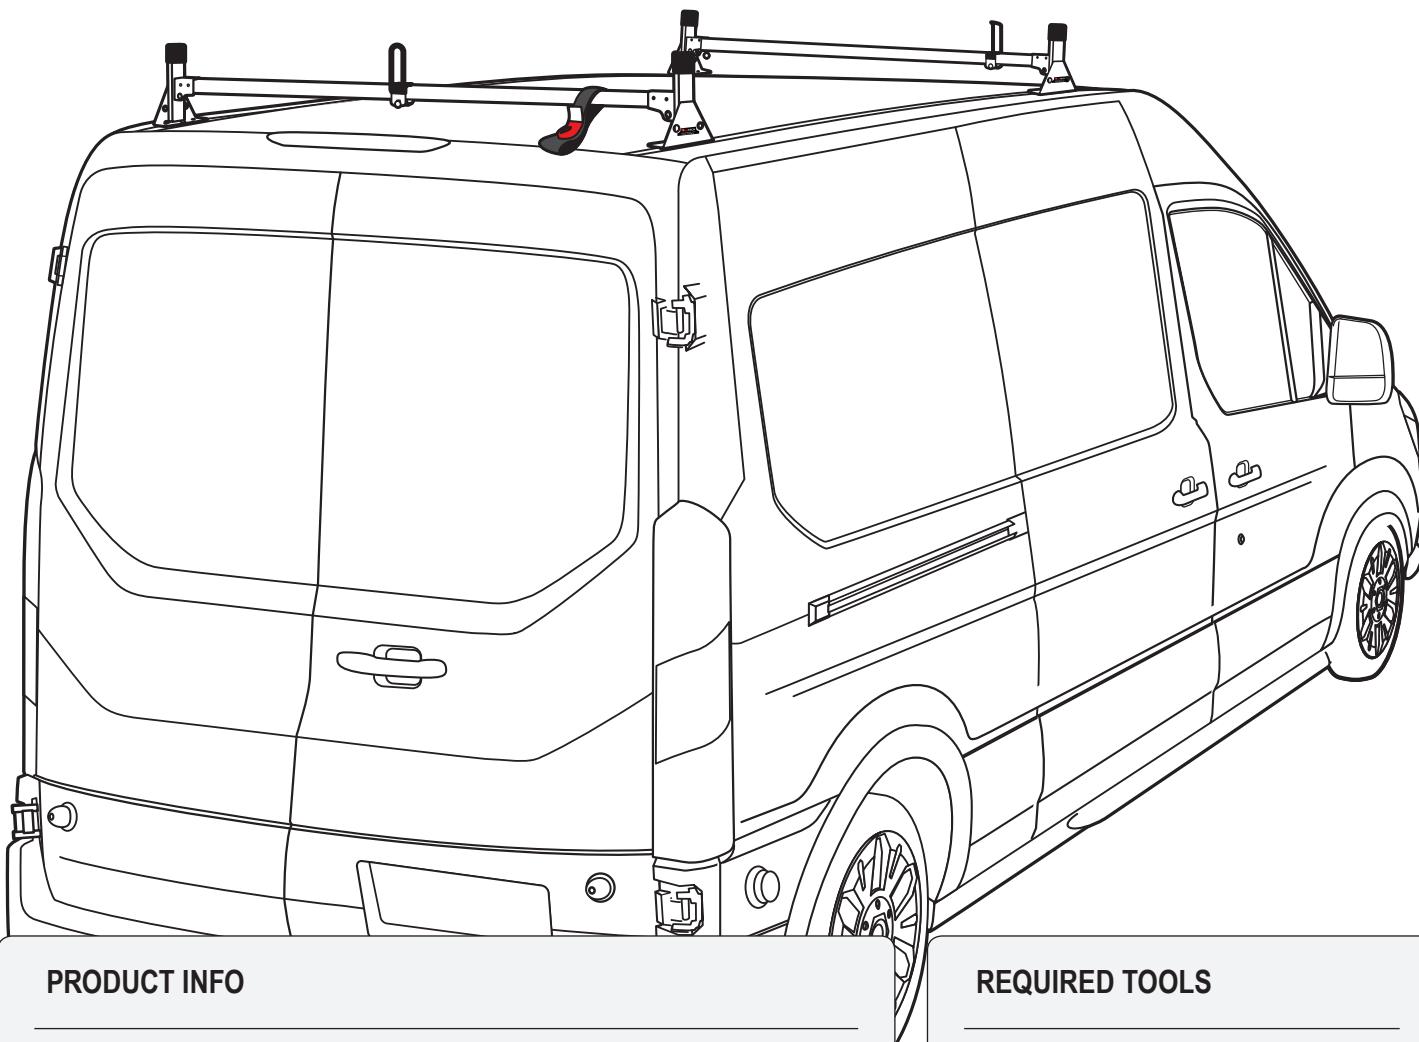

# Warehouse Use Only

---

Part #	QUANTITY
D005	1
D111	1
G206	4
H33W	4
A500-54W	2
BG046	2
A02	1
A06	1
A69	1

Part #:	H1722W
Dimensions:	8" X 8" X 55" (Telescopic)
Weight:	???

## PRODUCT INFO

Part #: H1722W  
System: H1 Series  
Material: Steel  
Fitment: Ford Transit Cargo Van 2015-On  
Color: White

## REQUIRED TOOLS

Power Tool With Phillips Head

1/2" Wrench

PART#	DESCRIPTION	QTY	ITEM
			items not drawn to scale
W008	5/16" X 3/4" WASHER	4	
W022	5/16" LOCK WASHER	4	
B018	1 3/4" X 5/16" CARRIAGE BOLT	2	
B201	TAP SCREW	8	
B246	M8-35 HEX BOLT	4	
N016	5/16" PLASTIC KNOB	2	
H33	H1 MOUNTING BASE	4	
A500-54	2" X 1" X 54" CROSS BAR	2	
G206	RUBBER SEAT 6"	4	
A02	LADDER GUIDE	1	
A06	LADDER STOPPER	1	
A69	EZ-VELCRO STRAP	1	
BG046	PLASTIC BAR GUARD 46"	2	

### EZ-Velcro Strap