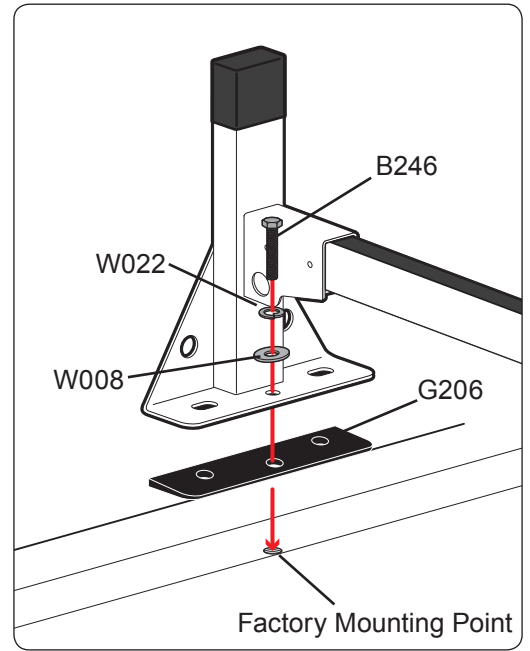

Vantech provides the best in truck and commercial van equipment.