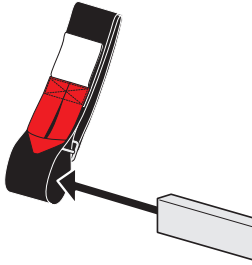

## PRODUCT INFO

Part #: H1722B  
System: H1 Series  
Material: Steel  
Fitment: Ford Transit Cargo Van 2015-On  
Color: Black

## REQUIRED TOOLS

Power Tool With Phillips Head

1/2" Wrench

PART#	DESCRIPTION	QTY	ITEM
			items not drawn to scale
W008	5/16" X 3/4" WASHER	4	
W022	5/16" LOCK WASHER	4	
B018	1 3/4" X 5/16" CARRIAGE BOLT	2	
B201	TAP SCREW	8	
B246	M8-35 HEX BOLT	4	
N016	5/16" PLASTIC KNOB	2	
H33	H1 MOUNTING BASE	4	
A500-54	2" X 1" X 54" CROSS BAR	2	
G206	RUBBER SEAT 6"	4	
A02	LADDER GUIDE	1	
A06	LADDER STOPPER	1	
A69	EZ-VELCRO STRAP	1	
BG046	PLASTIC BAR GUARD 46"	2	

### EZ-Velcro Strap