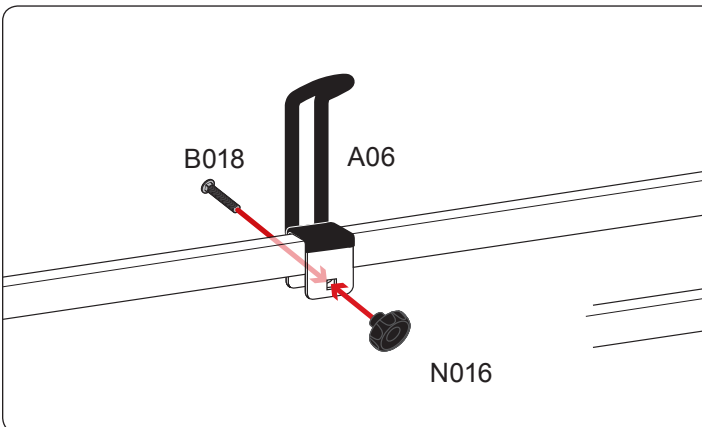

Vantech provides the best in truck and commercial van equipment.