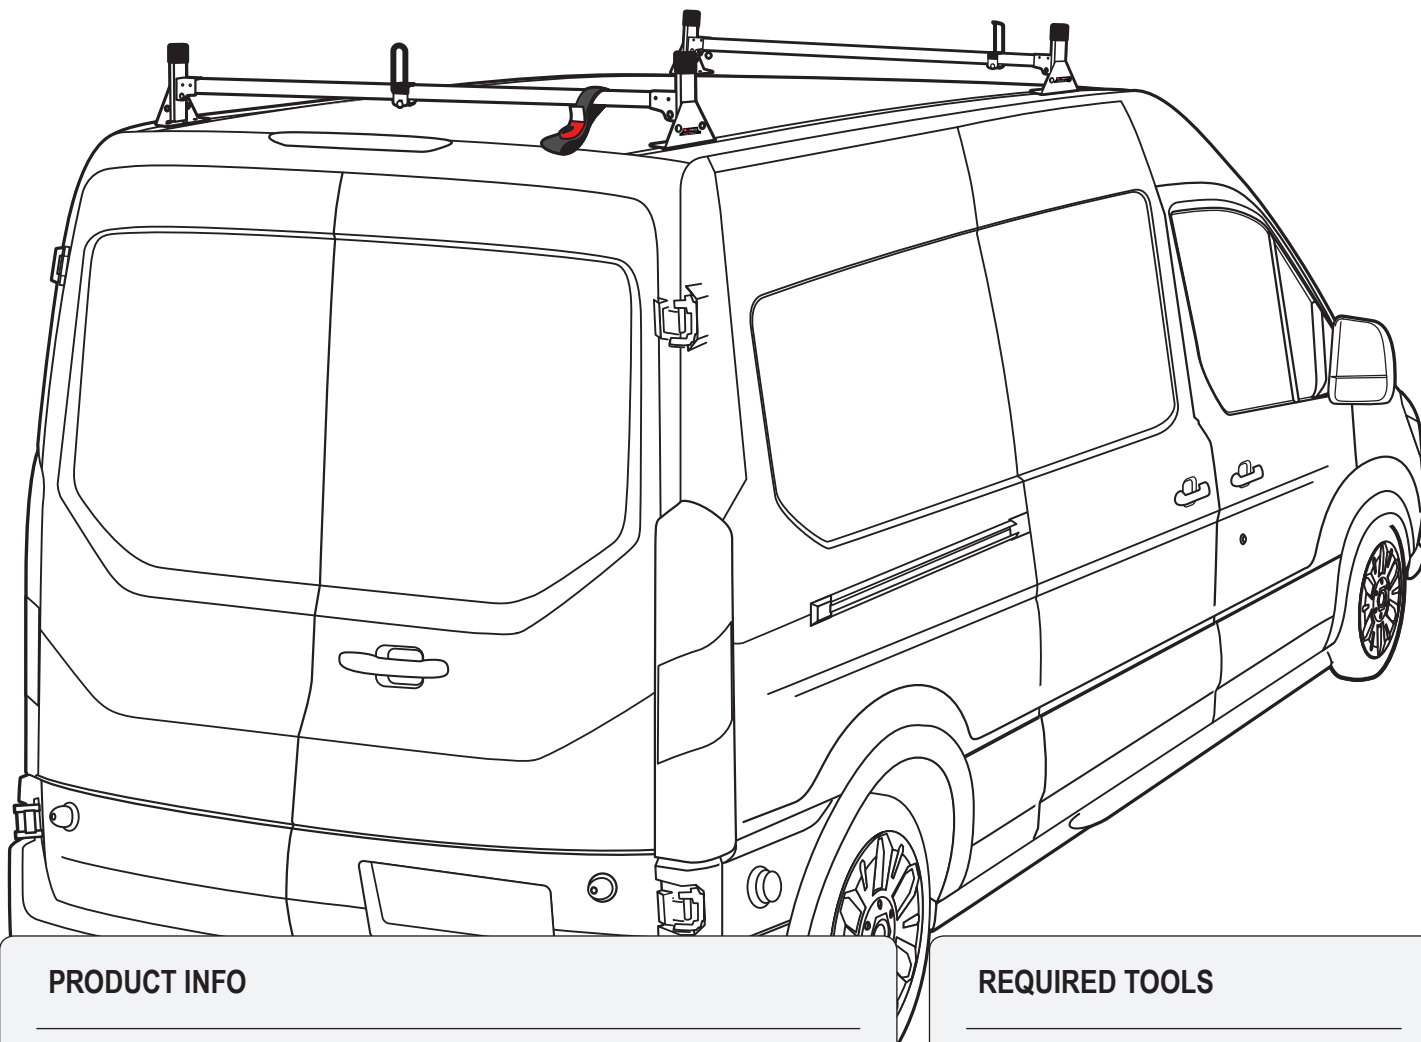

# Warehouse Use Only

---

Part #	QUANTITY
D005	1
D111	1
G206	4
H33B	4
A500-54B	2
BG046	2
A02	1
A06	1
A69	1

Part #:	H1722B
Dimensions:	8" X 8" X 54" (Telescopic)
Weight:	???

## PRODUCT INFO

Part #: H1722B  
System: H1 Series  
Material: Steel  
Fitment: Ford Transit Cargo Van 2015-On  
Color: Black

## REQUIRED TOOLS

Power Tool With Phillips Head

1/2" Wrench

PART#	DESCRIPTION	QTY	ITEM
			items not drawn to scale
W008	5/16" X 3/4" WASHER	4	
W022	5/16" LOCK WASHER	4	
B018	1 3/4" X 5/16" CARRIAGE BOLT	2	
B201	TAP SCREW	8	
B246	M8-35 HEX BOLT	4	
N016	5/16" PLASTIC KNOB	2	
H33	H1 MOUNTING BASE	4	
A500-54	2" X 1" X 54" CROSS BAR	2	
G206	RUBBER SEAT 6"	4	
A02	LADDER GUIDE	1	
A06	LADDER STOPPER	1	
A69	EZ-VELCRO STRAP	1	
BG046	PLASTIC BAR GUARD 46"	2	

### EZ-Velcro Strap