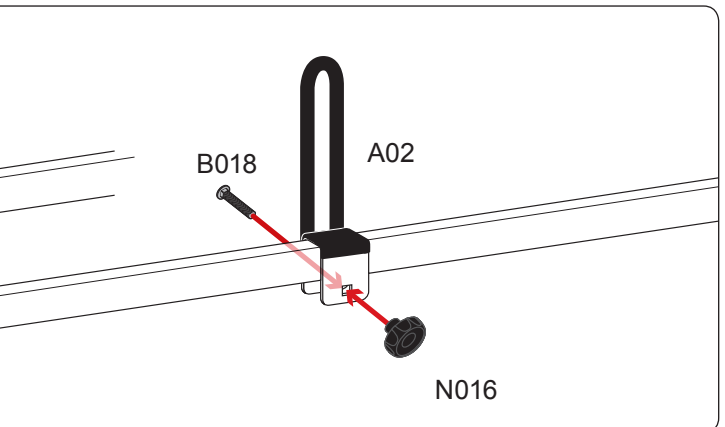

Vantech provides the best in truck and commercial van equipment.