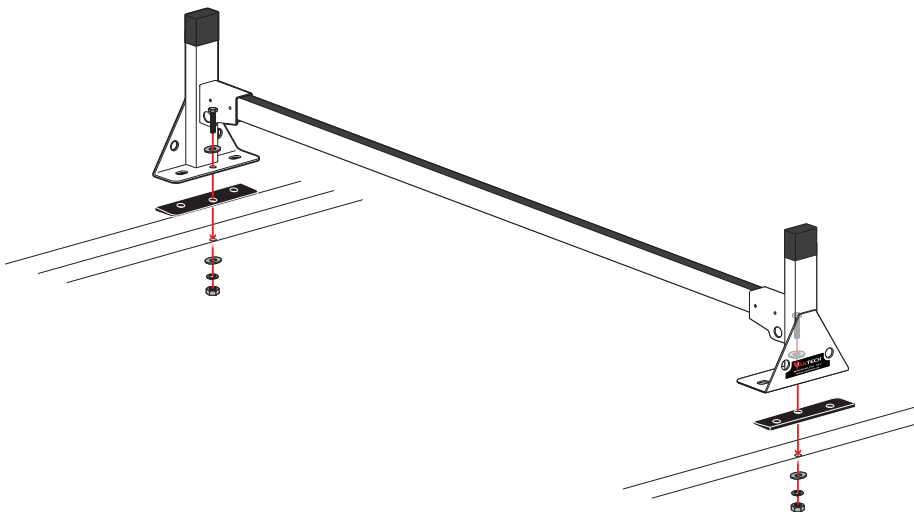

Warehouse Use Only

Part #	QUANTITY
D066	1
D110	1
G206	6
H32W	2
H34W	4
A613-45W	3
BG537	3
A02	2
A06	2
A69	2

Part #:	H1713W
Dimensions:	8" X 8" X 46" (Telescopic)
Weight:	???

PRODUCT INFO

Part #: H1713W
System: H1 Series
Material: Aluminum
Fitment: Ford Transit Connect 2014-On
Color: White

EZ-Velcro Strap

Directions

RUBBER BAR GUARDS

- Press the rubber bar guard into the channels of cross bars
- Leave 4" on each end

Vantech provides the best in truck and commercial van equipment.