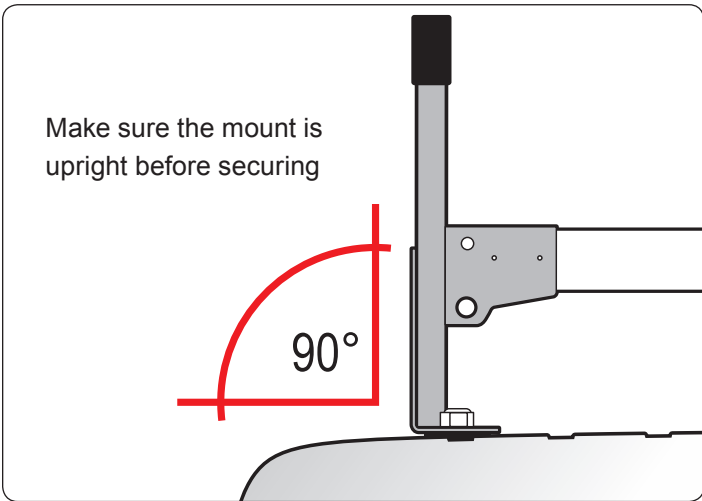

EZ-Velcro Strap

Directions

RUBBER BAR GUARDS

- Press the rubber bar guard into the channels of cross bars
- Leave 4" on each end

Vantech provides the best in truck and commercial van equipment.