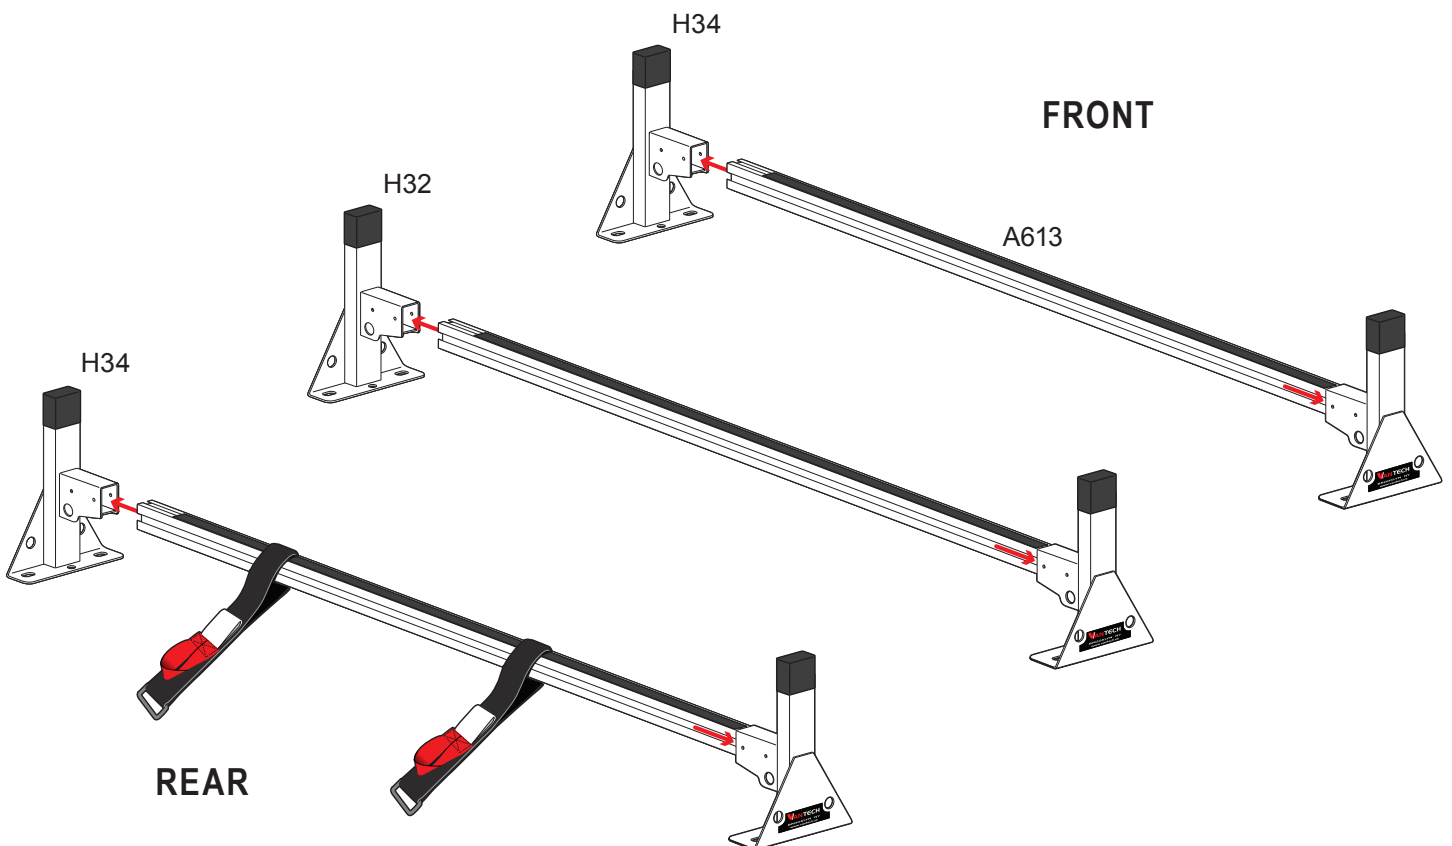

Warehouse Use Only

Part #	QUANTITY
D066	1
D110	1
G206	6
H32W	2
H34W	4
A613-45W	3
BG537	3
A02	2
A06	2
A69	2

Part #:	H1713W
Dimensions:	8" X 8" X 46" (Telescopic)
Weight:	???

PRODUCT INFO

Part #: H1713W
System: H1 Series
Material: Aluminum
Fitment: Ford Transit Connect 2014-On
Color: White

REQUIRED TOOLS

Power Tool With Phillips Head

1/2" Wrench

PART #	DESCRIPTION	QTY	ITEM ITEM NOT DRAWN TO SCALE
W008	5/16" X 3/4" WASHER	12	
W022	5/16" LOCK WASHER	6	
B018	1 3/4" X 5/16" CARRIAGE BOLT	4	
B201	TAP SCREW	12	
B068	5/16" X 1 3/4" HEX BOLT	6	
N002	5/16" NUT	6	
N016	5/16" PLASTIC KNOB	4	
H32	H1 MOUNTING BASE (LOW)	2	
H34	H1 MOUNTING BASE (STANDARD)	4	
A613-45	2" X 1" X 45" CROSS BAR	3	
G206	RUBBER SEAT 6"	6	
A02	LADDER GUIDE	2	
A06	LADDER STOPPER	2	
A69	EZ-VELCRO STRAP	2	
BG537	RUBBER BAR GUARD 37"	3	

EZ-Velcro Strap

Directions

RUBBER BAR GUARDS

- Press the rubber bar guard into the channels of cross bars
- Leave 4" on each end

Vantech provides the best in truck and commercial van equipment.