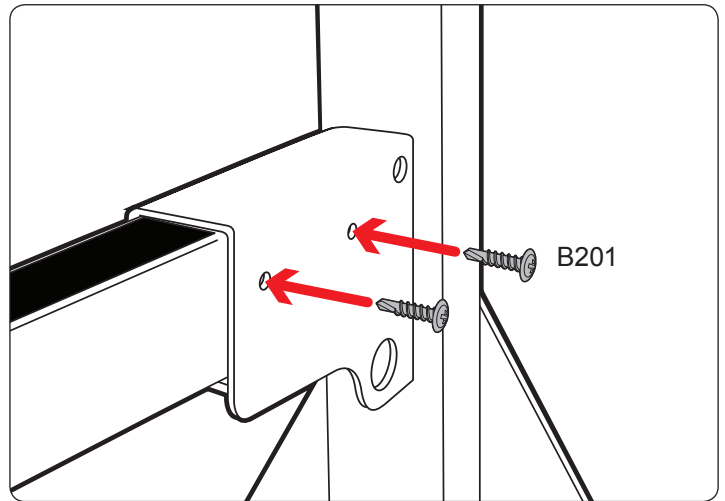

REQUIRED TOOLS

Power Tool With Phillips Head

1/2" Wrench

PART #	DESCRIPTION	QTY	ITEM ITEM NOT DRAWN TO SCALE
W008	5/16" X 3/4" WASHER	12	
W022	5/16" LOCK WASHER	6	
B018	1 3/4" X 5/16" CARRIAGE BOLT	4	
B201	TAP SCREW	12	
B068	5/16" X 1 3/4" HEX BOLT	6	
N002	5/16" NUT	6	
N016	5/16" PLASTIC KNOB	4	
H32	H1 MOUNTING BASE (LOW)	2	
H34	H1 MOUNTING BASE (STANDARD)	4	
A613-45	2" X 1" X 45" CROSS BAR	3	
G206	RUBBER SEAT 6"	6	
A02	LADDER GUIDE	2	
A06	LADDER STOPPER	2	
A69	EZ-VELCRO STRAP	2	
BG537	RUBBER BAR GUARD 37"	3	

EZ-Velcro Strap

Directions

RUBBER BAR GUARDS

- Press the rubber bar guard into the channels of cross bars
- Leave 4" on each end

Vantech provides the best in truck and commercial van equipment.