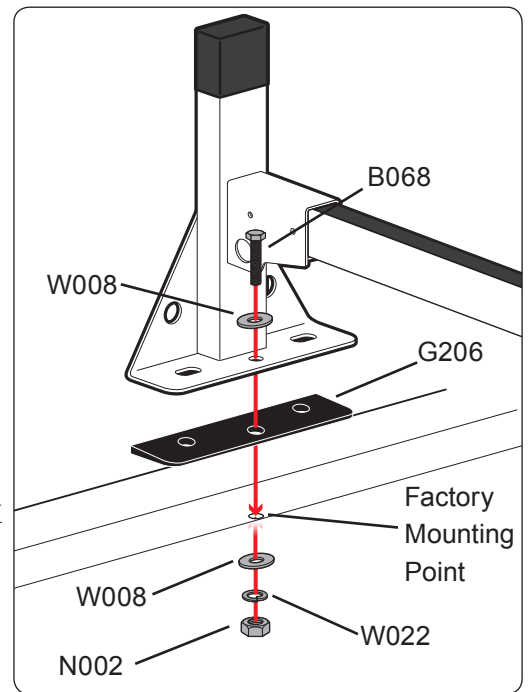

Warehouse Use Only

Part #	QUANTITY
D066	1
D110	1
G206	6
H32W	2
H34W	4
A613-45W	3
BG537	3
A02	2
A06	2
A69	2

Part #:	H1713W
Dimensions:	8" X 8" X 46" (Telescopic)
Weight:	???

PRODUCT INFO

Part #: H1713W
System: H1 Series
Material: Aluminum
Fitment: Ford Transit Connect 2014-On
Color: White

REQUIRED TOOLS

Power Tool With Phillips Head

1/2" Wrench

PART #	DESCRIPTION	QTY	ITEM ITEM NOT DRAWN TO SCALE
W008	5/16" X 3/4" WASHER	12	
W022	5/16" LOCK WASHER	6	
B018	1 3/4" X 5/16" CARRIAGE BOLT	4	
B201	TAP SCREW	12	
B068	5/16" X 1 3/4" HEX BOLT	6	
N002	5/16" NUT	6	
N016	5/16" PLASTIC KNOB	4	
H32	H1 MOUNTING BASE (LOW)	2	
H34	H1 MOUNTING BASE (STANDARD)	4	
A613-45	2" X 1" X 45" CROSS BAR	3	
G206	RUBBER SEAT 6"	6	
A02	LADDER GUIDE	2	
A06	LADDER STOPPER	2	
A69	EZ-VELCRO STRAP	2	
BG537	RUBBER BAR GUARD 37"	3	

EZ-Velcro Strap

Directions

RUBBER BAR GUARDS

- Press the rubber bar guard into the channels of cross bars
- Leave 4" on each end

Vantech provides the best in truck and commercial van equipment.