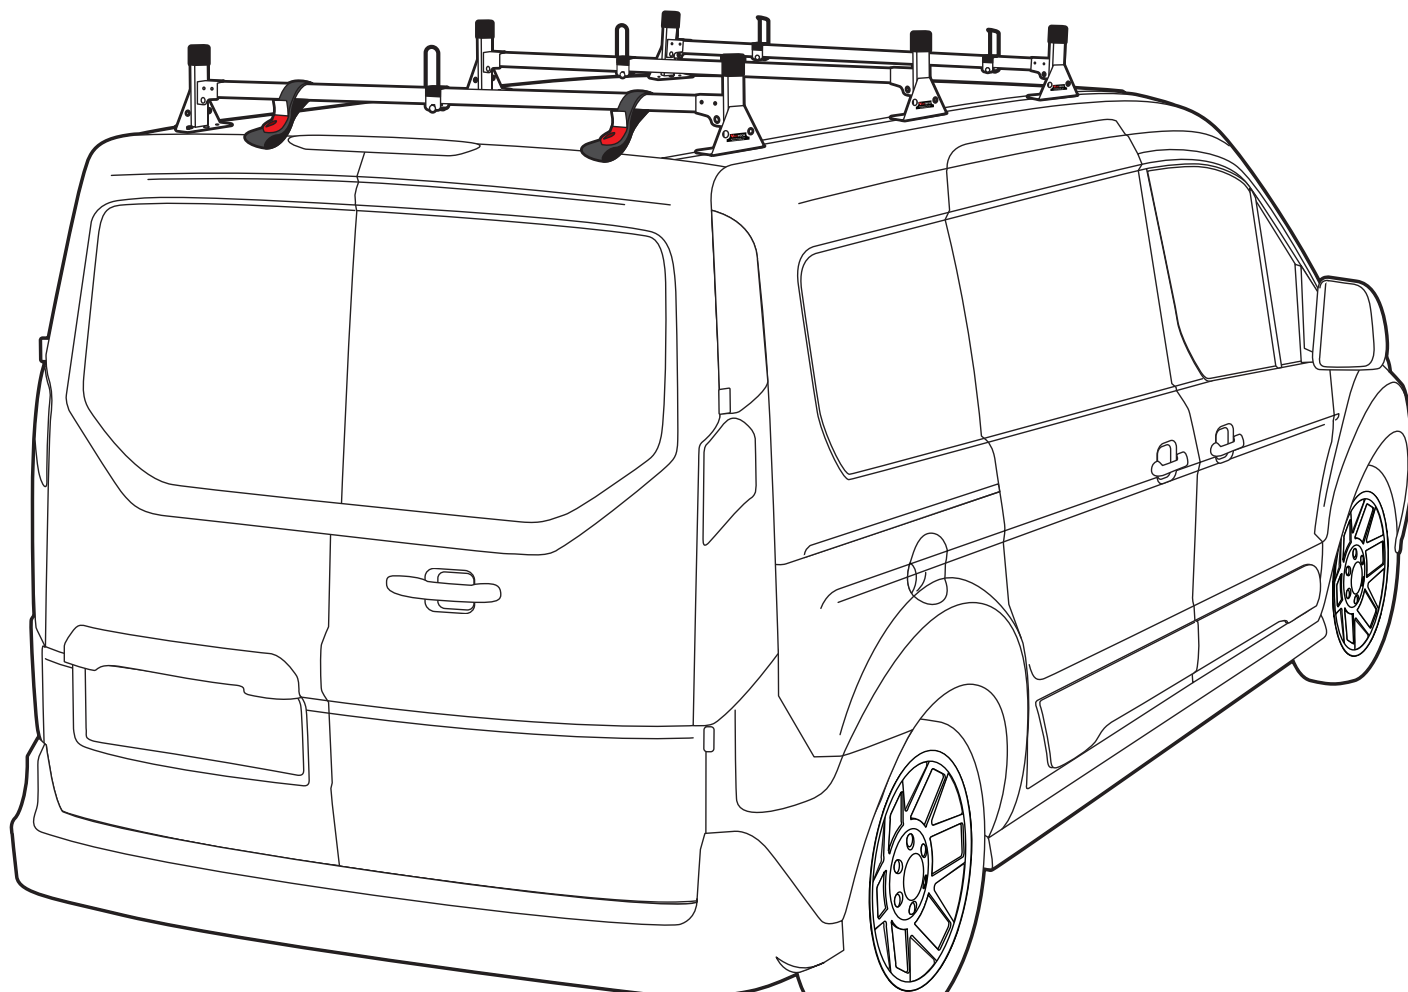

Warehouse Use Only

Part #	QUANTITY
D066	1
D110	1
G206	6
H32W	2
H34W	4
A613-45W	3
BG537	3
A02	2
A06	2
A69	2

Part #:	H1713W
Dimensions:	8" X 8" X 46" (Telescopic)
Weight:	???

PRODUCT INFO

Part #: H1713W
System: H1 Series
Material: Aluminum
Fitment: Ford Transit Connect 2014-On
Color: White

REQUIRED TOOLS

Power Tool With Phillips Head

1/2" Wrench

PART #	DESCRIPTION	QTY	ITEM ITEM NOT DRAWN TO SCALE
W008	5/16" X 3/4" WASHER	12	
W022	5/16" LOCK WASHER	6	
B018	1 3/4" X 5/16" CARRIAGE BOLT	4	
B201	TAP SCREW	12	
B068	5/16" X 1 3/4" HEX BOLT	6	
N002	5/16" NUT	6	
N016	5/16" PLASTIC KNOB	4	
H32	H1 MOUNTING BASE (LOW)	2	
H34	H1 MOUNTING BASE (STANDARD)	4	
A613-45	2" X 1" X 45" CROSS BAR	3	
G206	RUBBER SEAT 6"	6	
A02	LADDER GUIDE	2	
A06	LADDER STOPPER	2	
A69	EZ-VELCRO STRAP	2	
BG537	RUBBER BAR GUARD 37"	3	

EZ-Velcro Strap

Directions

RUBBER BAR GUARDS

- Press the rubber bar guard into the channels of cross bars
- Leave 4" on each end

Vantech provides the best in truck and commercial van equipment.