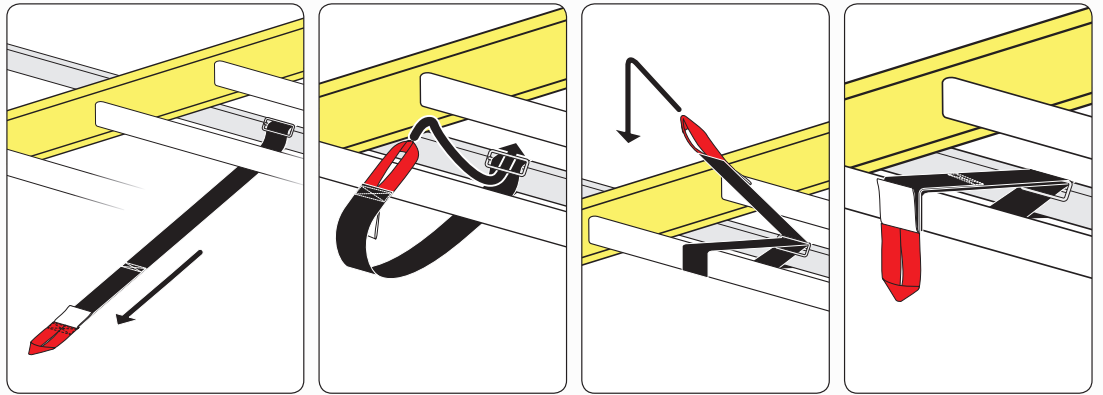

Warehouse Use Only

Part #	QUANTITY
D066	1
D110	1
G206	6
H32W	2
H34W	4
A613-45W	3
BG537	3
A02	2
A06	2
A69	2

Part #:	H1713W
Dimensions:	8" X 8" X 46" (Telescopic)
Weight:	???

PRODUCT INFO

Part #: H1713W
System: H1 Series
Material: Aluminum
Fitment: Ford Transit Connect 2014-On
Color: White

REQUIRED TOOLS

Power Tool With Phillips Head

1/2" Wrench

PART #	DESCRIPTION	QTY	ITEM ITEM NOT DRAWN TO SCALE
W008	5/16" X 3/4" WASHER	12	
W022	5/16" LOCK WASHER	6	
B018	1 3/4" X 5/16" CARRIAGE BOLT	4	
B201	TAP SCREW	12	
B068	5/16" X 1 3/4" HEX BOLT	6	
N002	5/16" NUT	6	
N016	5/16" PLASTIC KNOB	4	
H32	H1 MOUNTING BASE (LOW)	2	
H34	H1 MOUNTING BASE (STANDARD)	4	
A613-45	2" X 1" X 45" CROSS BAR	3	
G206	RUBBER SEAT 6"	6	
A02	LADDER GUIDE	2	
A06	LADDER STOPPER	2	
A69	EZ-VELCRO STRAP	2	
BG537	RUBBER BAR GUARD 37"	3	

EZ-Velcro Strap

Directions

RUBBER BAR GUARDS

- Press the rubber bar guard into the channels of cross bars
- Leave 4" on each end

Vantech provides the best in truck and commercial van equipment.