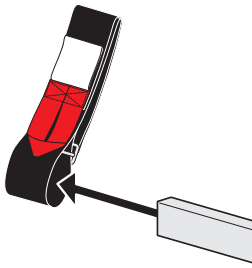

REQUIRED TOOLS

Power Tool With Phillips Head

1/2" Wrench

PART #	DESCRIPTION	QTY	ITEM ITEM NOT DRAWN TO SCALE
W008	5/16" X 3/4" WASHER	12	
W022	5/16" LOCK WASHER	6	
B018	1 3/4" X 5/16" CARRIAGE BOLT	4	
B201	TAP SCREW	12	
B068	5/16" X 1 3/4" HEX BOLT	6	
N002	5/16" NUT	6	
N016	5/16" PLASTIC KNOB	4	
H32	H1 MOUNTING BASE (LOW)	2	
H34	H1 MOUNTING BASE (STANDARD)	4	
A613-45	2" X 1" X 45" CROSS BAR	3	
G206	RUBBER SEAT 6"	6	
A02	LADDER GUIDE	2	
A06	LADDER STOPPER	2	
A69	EZ-VELCRO STRAP	2	
BG537	RUBBER BAR GUARD 37"	3	

EZ-Velcro Strap

Directions

RUBBER BAR GUARDS

- Press the rubber bar guard into the channels of cross bars
- Leave 4" on each end

Vantech provides the best in truck and commercial van equipment.