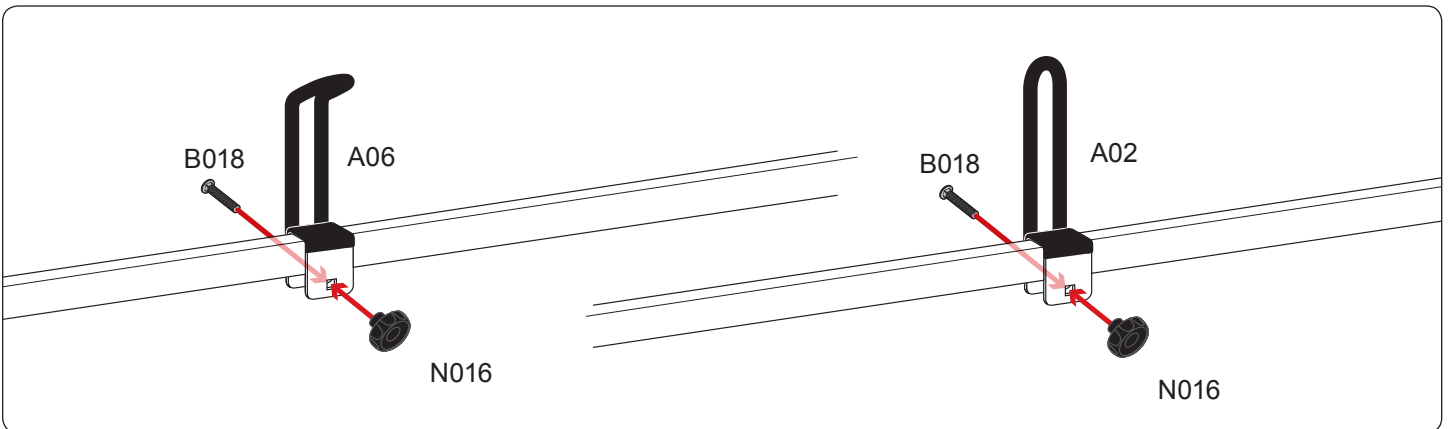

Warehouse Use Only

Part #	QUANTITY
D066	1
D110	1
G206	6
H32W	2
H34W	4
A613-45W	3
BG537	3
A02	2
A06	2
A69	2

Part #:	H1713W
Dimensions:	8" X 8" X 46" (Telescopic)
Weight:	???

PRODUCT INFO

Part #: H1713W
System: H1 Series
Material: Aluminum
Fitment: Ford Transit Connect 2014-On
Color: White

REQUIRED TOOLS

Power Tool With Phillips Head

1/2" Wrench

PART #	DESCRIPTION	QTY	ITEM ITEM NOT DRAWN TO SCALE
W008	5/16" X 3/4" WASHER	12	
W022	5/16" LOCK WASHER	6	
B018	1 3/4" X 5/16" CARRIAGE BOLT	4	
B201	TAP SCREW	12	
B068	5/16" X 1 3/4" HEX BOLT	6	
N002	5/16" NUT	6	
N016	5/16" PLASTIC KNOB	4	
H32	H1 MOUNTING BASE (LOW)	2	
H34	H1 MOUNTING BASE (STANDARD)	4	
A613-45	2" X 1" X 45" CROSS BAR	3	
G206	RUBBER SEAT 6"	6	
A02	LADDER GUIDE	2	
A06	LADDER STOPPER	2	
A69	EZ-VELCRO STRAP	2	
BG537	RUBBER BAR GUARD 37"	3	

EZ-Velcro Strap

Directions

RUBBER BAR GUARDS

- Press the rubber bar guard into the channels of cross bars
- Leave 4" on each end

Vantech provides the best in truck and commercial van equipment.