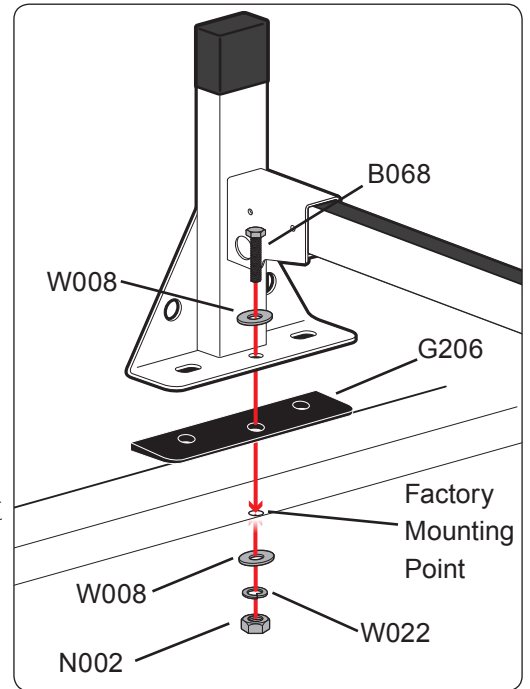

Warehouse Use Only

Part #	QUANTITY
D066	1
D110	1
G206	6
H32B	2
H34B	4
A613-45B	3
BG537	3
A02	2
A06	2
A69	2

Part #:	H1713B
Dimensions:	8" X 8" X 46" (Telescopic)
Weight:	???

PRODUCT INFO

Part #: H1713B
System: H1 Series
Material: Aluminum
Fitment: Ford Transit Connect 2014-On
Color: Black

REQUIRED TOOLS

Power Tool With Phillips Head

1/2" Wrench

PART #	DESCRIPTION	QTY	ITEM ITEM NOT DRAWN TO SCALE
W008	5/16" X 3/4" WASHER	12	
W022	5/16" LOCK WASHER	6	
B018	1 3/4" X 5/16" CARRIAGE BOLT	4	
B201	TAP SCREW	12	
B068	5/16" X 1 3/4" HEX BOLT	6	
N002	5/16" NUT	6	
N016	5/16" PLASTIC KNOB	4	
H32	H1 MOUNTING BASE (LOW)	2	
H34	H1 MOUNTING BASE (STANDARD)	4	
A613-45	2" X 1" X 45" CROSS BAR	3	
G206	RUBBER SEAT 6"	6	
A02	LADDER GUIDE	2	
A06	LADDER STOPPER	2	
A69	EZ-VELCRO STRAP	2	
BG537	RUBBER BAR GUARD 37"	3	

EZ-Velcro Strap

Directions

RUBBER BAR GUARDS

- Press the rubber bar guard into the channels of cross bars
- Leave 4" on each end

Vantech provides the best in truck and commercial van equipment.