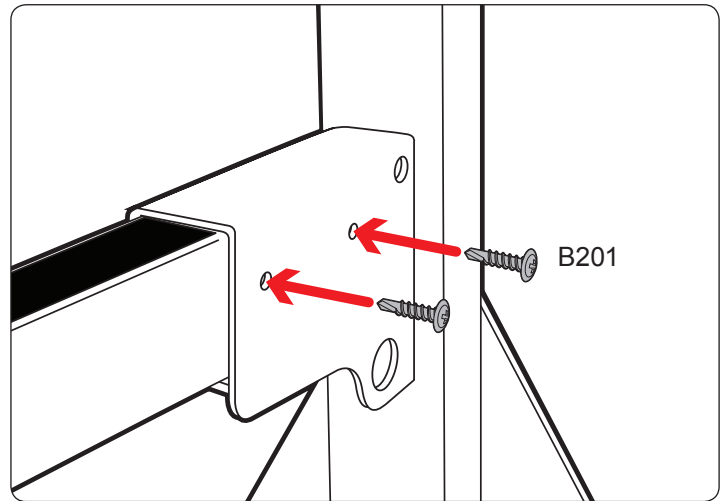

REQUIRED TOOLS

Power Tool With Phillips Head

1/2" Wrench

PART #	DESCRIPTION	QTY	ITEM ITEM NOT DRAWN TO SCALE
W008	5/16" X 3/4" WASHER	12	
W022	5/16" LOCK WASHER	6	
B018	1 3/4" X 5/16" CARRIAGE BOLT	4	
B201	TAP SCREW	12	
B068	5/16" X 1 3/4" HEX BOLT	6	
N002	5/16" NUT	6	
N016	5/16" PLASTIC KNOB	4	
H32	H1 MOUNTING BASE (LOW)	2	
H34	H1 MOUNTING BASE (STANDARD)	4	
A613-45	2" X 1" X 45" CROSS BAR	3	
G206	RUBBER SEAT 6"	6	
A02	LADDER GUIDE	2	
A06	LADDER STOPPER	2	
A69	EZ-VELCRO STRAP	2	
BG537	RUBBER BAR GUARD 37"	3	

EZ-Velcro Strap

Directions

RUBBER BAR GUARDS

- Press the rubber bar guard into the channels of cross bars
- Leave 4" on each end

Vantech provides the best in truck and commercial van equipment.