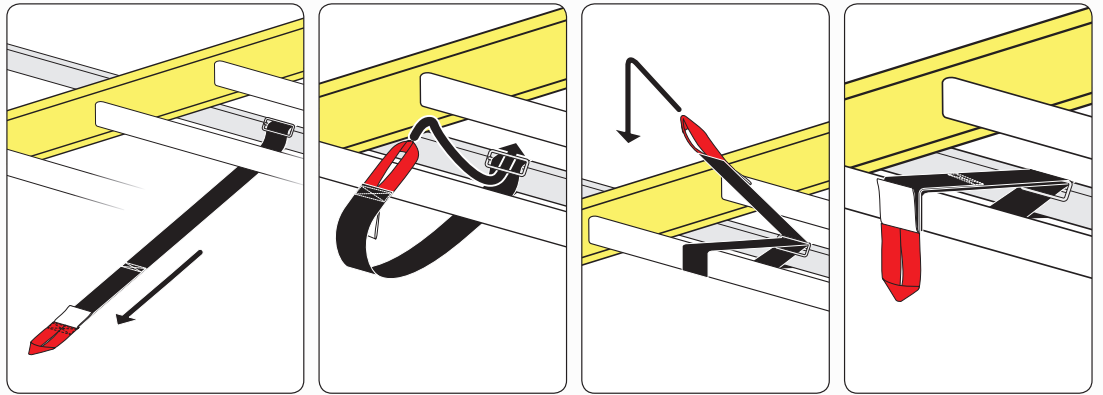

Warehouse Use Only

Part #	QUANTITY
D066	1
D110	1
G206	6
H32B	2
H34B	4
A613-45B	3
BG537	3
A02	2
A06	2
A69	2

Part #:	H1713B
Dimensions:	8" X 8" X 46" (Telescopic)
Weight:	???

PRODUCT INFO

Part #: H1713B
System: H1 Series
Material: Aluminum
Fitment: Ford Transit Connect 2014-On
Color: Black

REQUIRED TOOLS

Power Tool With Phillips Head

1/2" Wrench

PART #	DESCRIPTION	QTY	ITEM ITEM NOT DRAWN TO SCALE
W008	5/16" X 3/4" WASHER	12	
W022	5/16" LOCK WASHER	6	
B018	1 3/4" X 5/16" CARRIAGE BOLT	4	
B201	TAP SCREW	12	
B068	5/16" X 1 3/4" HEX BOLT	6	
N002	5/16" NUT	6	
N016	5/16" PLASTIC KNOB	4	
H32	H1 MOUNTING BASE (LOW)	2	
H34	H1 MOUNTING BASE (STANDARD)	4	
A613-45	2" X 1" X 45" CROSS BAR	3	
G206	RUBBER SEAT 6"	6	
A02	LADDER GUIDE	2	
A06	LADDER STOPPER	2	
A69	EZ-VELCRO STRAP	2	
BG537	RUBBER BAR GUARD 37"	3	

EZ-Velcro Strap

Directions

RUBBER BAR GUARDS

- Press the rubber bar guard into the channels of cross bars
- Leave 4" on each end

Vantech provides the best in truck and commercial van equipment.