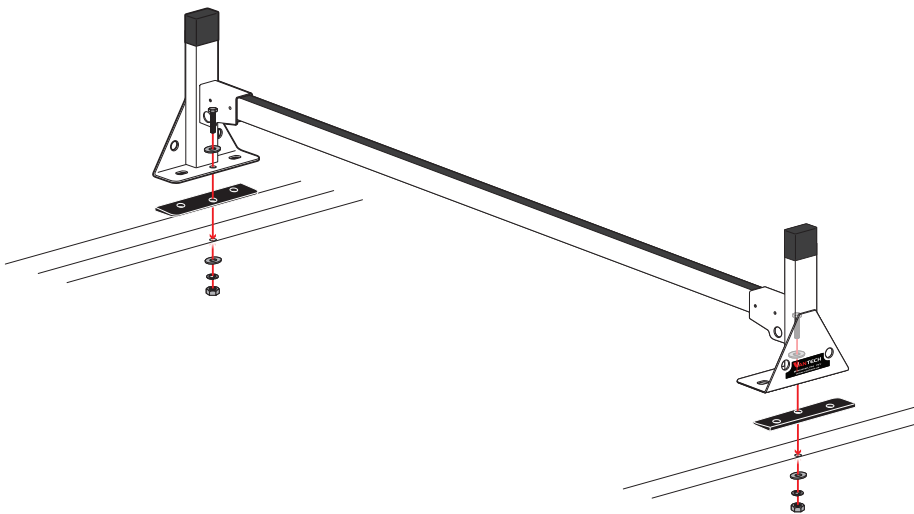

Warehouse Use Only

Part #	QUANTITY
D066	1
D110	1
G206	6
H32B	2
H34B	4
A613-45B	3
BG537	3
A02	2
A06	2
A69	2

Part #:	H1713B
Dimensions:	8" X 8" X 46" (Telescopic)
Weight:	???

PRODUCT INFO

Part #: H1713B
System: H1 Series
Material: Aluminum
Fitment: Ford Transit Connect 2014-On
Color: Black

EZ-Velcro Strap

Directions

RUBBER BAR GUARDS

- Press the rubber bar guard into the channels of cross bars
- Leave 4" on each end

Vantech provides the best in truck and commercial van equipment.