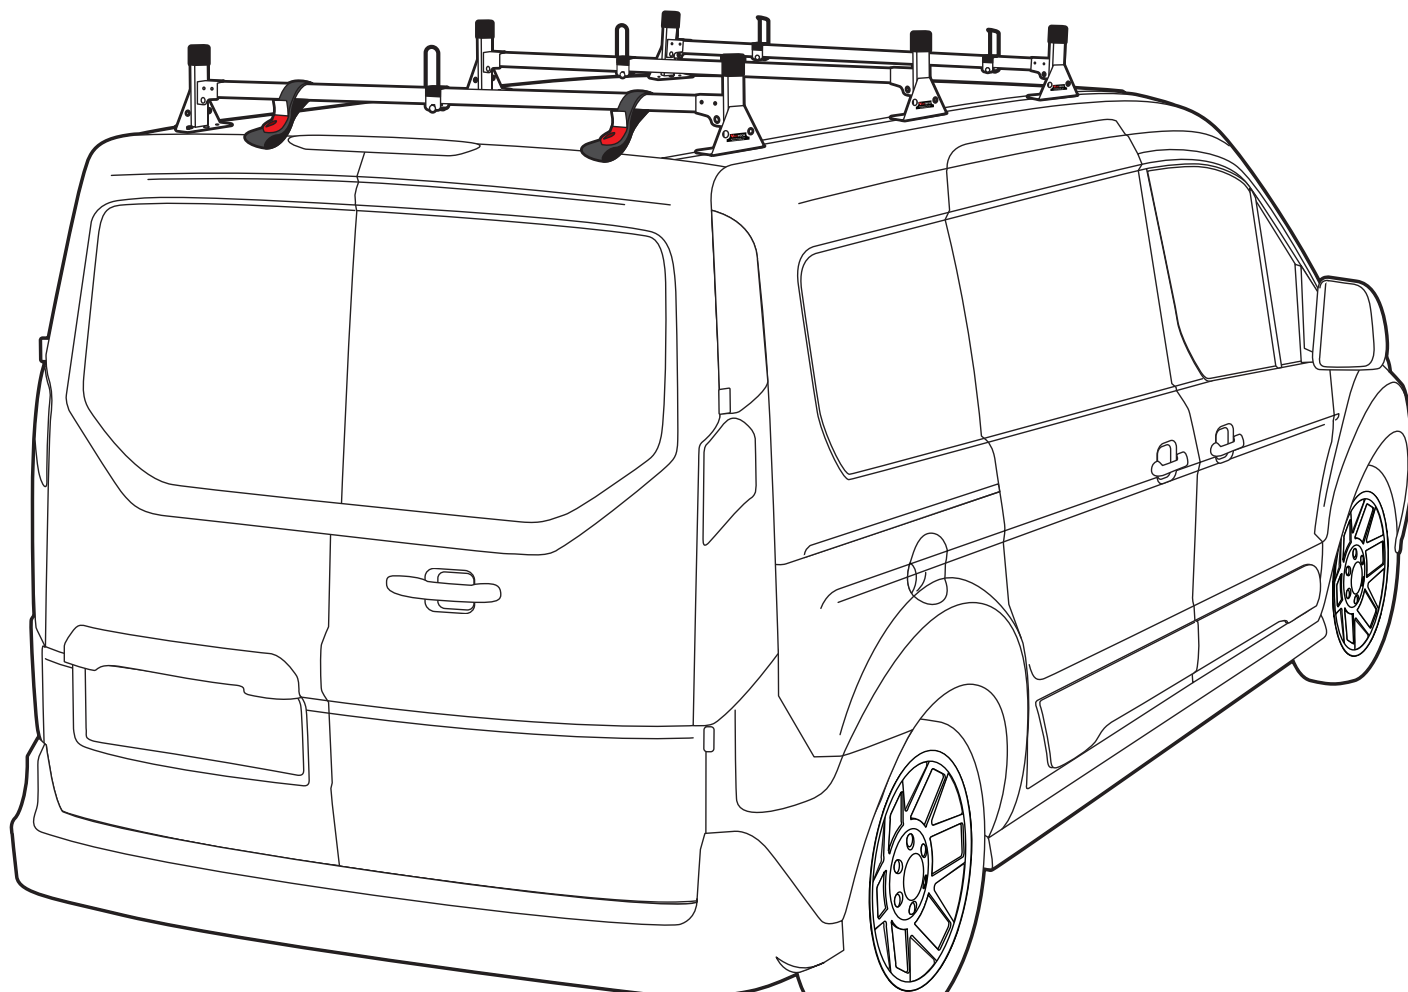

Warehouse Use Only

Part #	QUANTITY
D066	1
D110	1
G206	6
H32B	2
H34B	4
A613-45B	3
BG537	3
A02	2
A06	2
A69	2

Part #:	H1713B
Dimensions:	8" X 8" X 46" (Telescopic)
Weight:	???

PRODUCT INFO

Part #: H1713B
System: H1 Series
Material: Aluminum
Fitment: Ford Transit Connect 2014-On
Color: Black

REQUIRED TOOLS

Power Tool With Phillips Head

1/2" Wrench

PART #	DESCRIPTION	QTY	ITEM ITEM NOT DRAWN TO SCALE
W008	5/16" X 3/4" WASHER	12	
W022	5/16" LOCK WASHER	6	
B018	1 3/4" X 5/16" CARRIAGE BOLT	4	
B201	TAP SCREW	12	
B068	5/16" X 1 3/4" HEX BOLT	6	
N002	5/16" NUT	6	
N016	5/16" PLASTIC KNOB	4	
H32	H1 MOUNTING BASE (LOW)	2	
H34	H1 MOUNTING BASE (STANDARD)	4	
A613-45	2" X 1" X 45" CROSS BAR	3	
G206	RUBBER SEAT 6"	6	
A02	LADDER GUIDE	2	
A06	LADDER STOPPER	2	
A69	EZ-VELCRO STRAP	2	
BG537	RUBBER BAR GUARD 37"	3	

EZ-Velcro Strap

Directions

RUBBER BAR GUARDS

- Press the rubber bar guard into the channels of cross bars
- Leave 4" on each end

Vantech provides the best in truck and commercial van equipment.