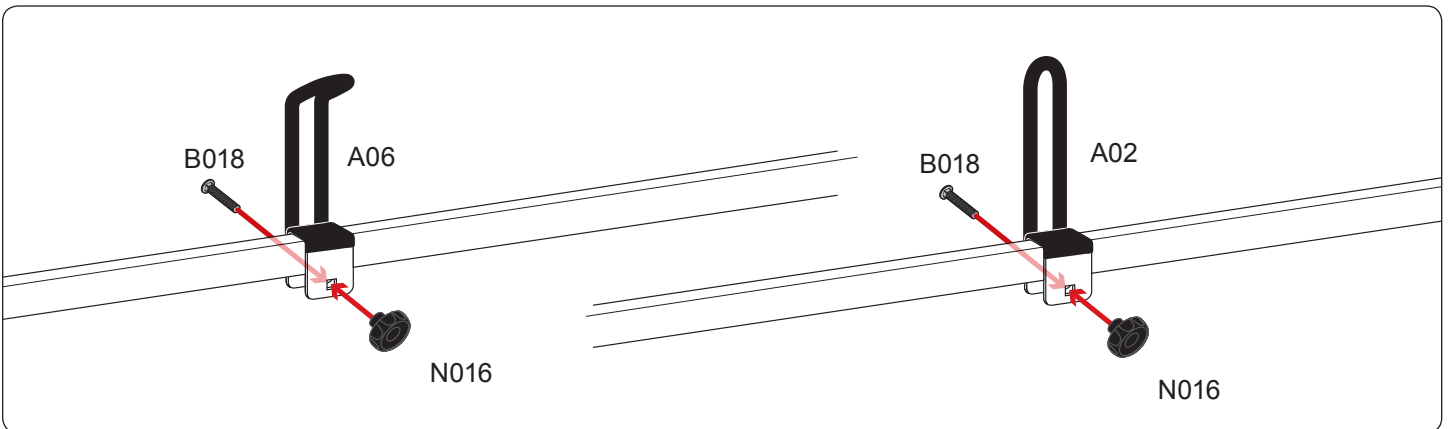

Warehouse Use Only

Part #	QUANTITY
D066	1
D110	1
G206	6
H32B	2
H34B	4
A613-45B	3
BG537	3
A02	2
A06	2
A69	2

Part #:	H1713B
Dimensions:	8" X 8" X 46" (Telescopic)
Weight:	???

PRODUCT INFO

Part #: H1713B
System: H1 Series
Material: Aluminum
Fitment: Ford Transit Connect 2014-On
Color: Black

REQUIRED TOOLS

Power Tool With Phillips Head

1/2" Wrench

PART #	DESCRIPTION	QTY	ITEM ITEM NOT DRAWN TO SCALE
W008	5/16" X 3/4" WASHER	12	
W022	5/16" LOCK WASHER	6	
B018	1 3/4" X 5/16" CARRIAGE BOLT	4	
B201	TAP SCREW	12	
B068	5/16" X 1 3/4" HEX BOLT	6	
N002	5/16" NUT	6	
N016	5/16" PLASTIC KNOB	4	
H32	H1 MOUNTING BASE (LOW)	2	
H34	H1 MOUNTING BASE (STANDARD)	4	
A613-45	2" X 1" X 45" CROSS BAR	3	
G206	RUBBER SEAT 6"	6	
A02	LADDER GUIDE	2	
A06	LADDER STOPPER	2	
A69	EZ-VELCRO STRAP	2	
BG537	RUBBER BAR GUARD 37"	3	

EZ-Velcro Strap

Directions

RUBBER BAR GUARDS

- Press the rubber bar guard into the channels of cross bars
- Leave 4" on each end

Vantech provides the best in truck and commercial van equipment.