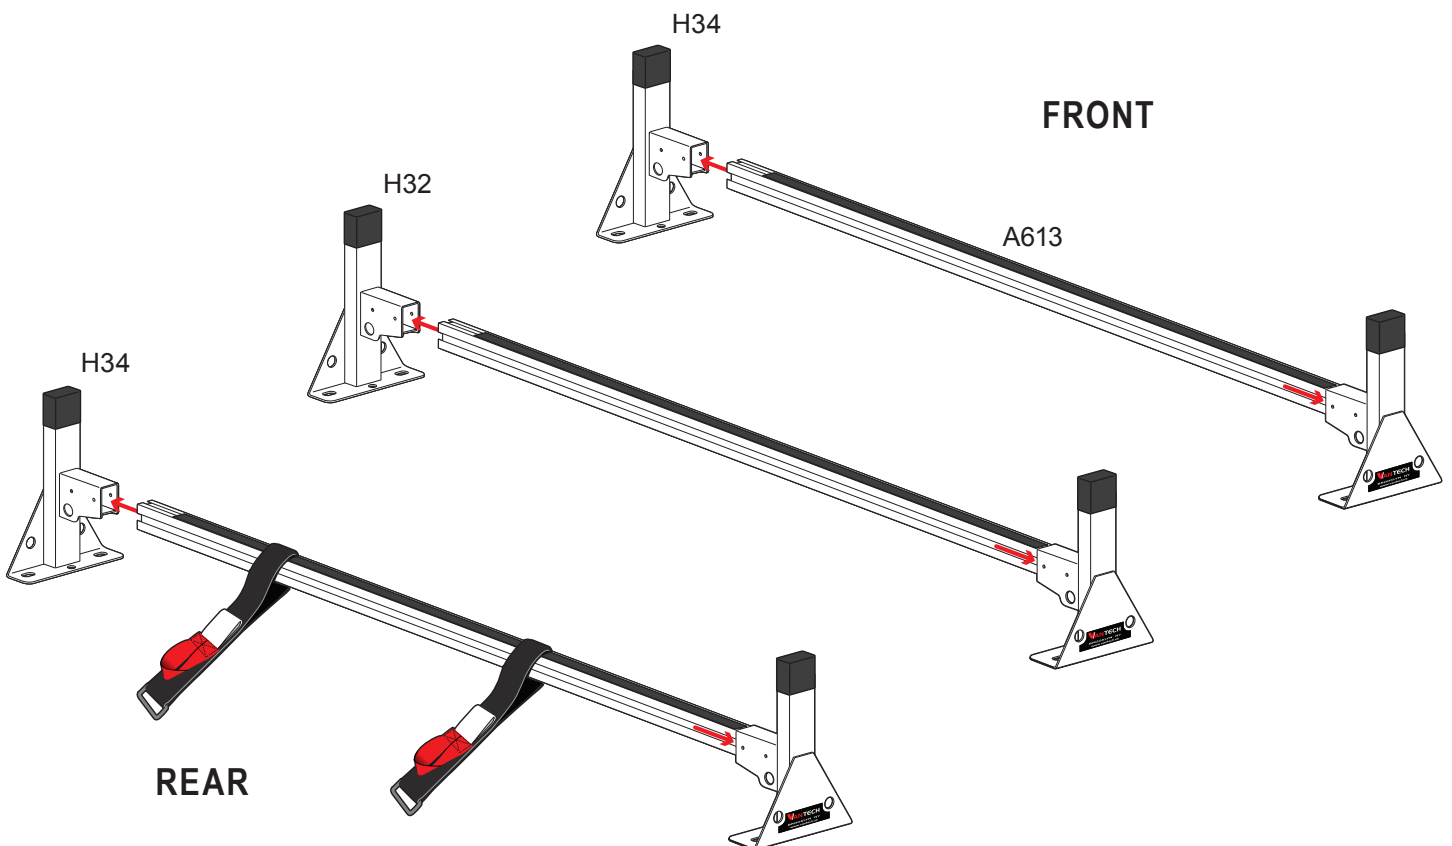

Warehouse Use Only

Part #	QUANTITY
D066	1
D110	1
G206	6
H32B	2
H34B	4
A613-45B	3
BG537	3
A02	2
A06	2
A69	2

Part #:	H1713B
Dimensions:	8" X 8" X 46" (Telescopic)
Weight:	???

PRODUCT INFO

Part #: H1713B
System: H1 Series
Material: Aluminum
Fitment: Ford Transit Connect 2014-On
Color: Black

REQUIRED TOOLS

Power Tool With Phillips Head

1/2" Wrench

PART #	DESCRIPTION	QTY	ITEM ITEM NOT DRAWN TO SCALE
W008	5/16" X 3/4" WASHER	12	
W022	5/16" LOCK WASHER	6	
B018	1 3/4" X 5/16" CARRIAGE BOLT	4	
B201	TAP SCREW	12	
B068	5/16" X 1 3/4" HEX BOLT	6	
N002	5/16" NUT	6	
N016	5/16" PLASTIC KNOB	4	
H32	H1 MOUNTING BASE (LOW)	2	
H34	H1 MOUNTING BASE (STANDARD)	4	
A613-45	2" X 1" X 45" CROSS BAR	3	
G206	RUBBER SEAT 6"	6	
A02	LADDER GUIDE	2	
A06	LADDER STOPPER	2	
A69	EZ-VELCRO STRAP	2	
BG537	RUBBER BAR GUARD 37"	3	

EZ-Velcro Strap

Directions

RUBBER BAR GUARDS

- Press the rubber bar guard into the channels of cross bars
- Leave 4" on each end

Vantech provides the best in truck and commercial van equipment.