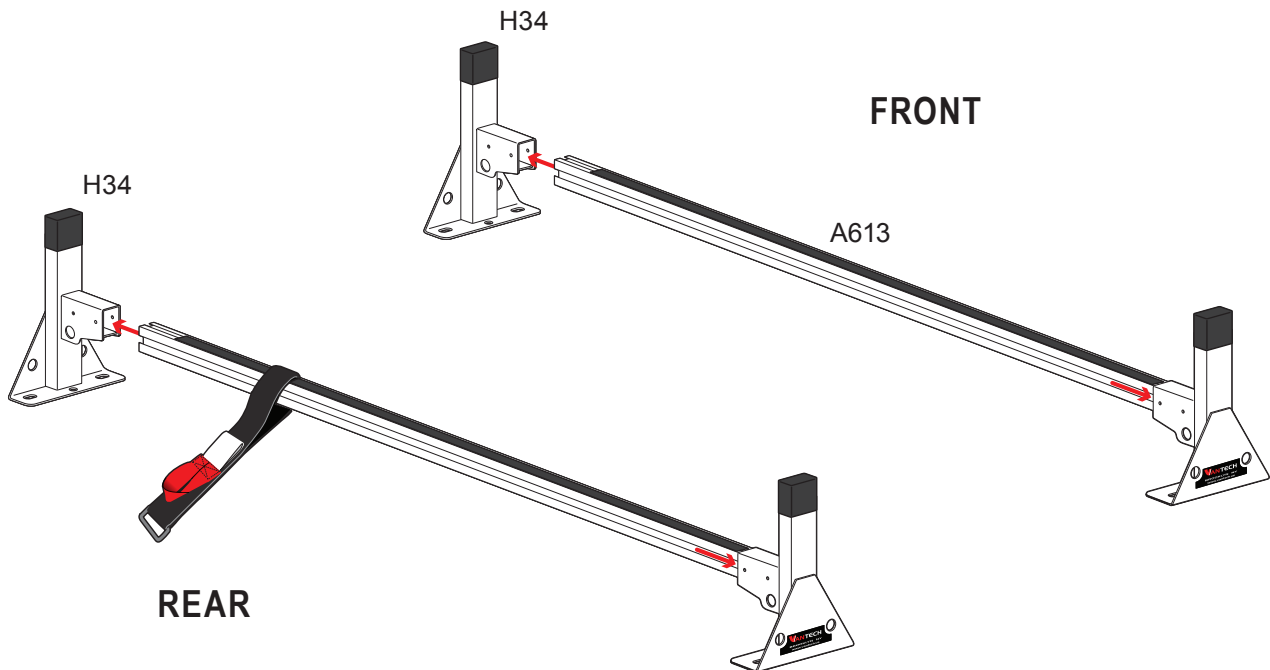

Warehouse Use Only

Part #	QUANTITY
D065	1
D109	1
G206	4
H34W	4
A613-45W	2
BG537	2
A02	1
A06	1
A69	1

Part #:	H1712W
Dimensions:	8" X 8" X 46" (Telescopic)
Weight:	???

PRODUCT INFO

Part #: H1712W
System: H1 Series
Material: Aluminum
Fitment: Ford Transit Connect 2014-On
Color: White

EZ-Velcro Strap

Directions

RUBBER BAR GUARDS

- Press the rubber bar guard into the channels of cross bars
- Leave 4" on each end

Vantech provides the best in truck and commercial van equipment.