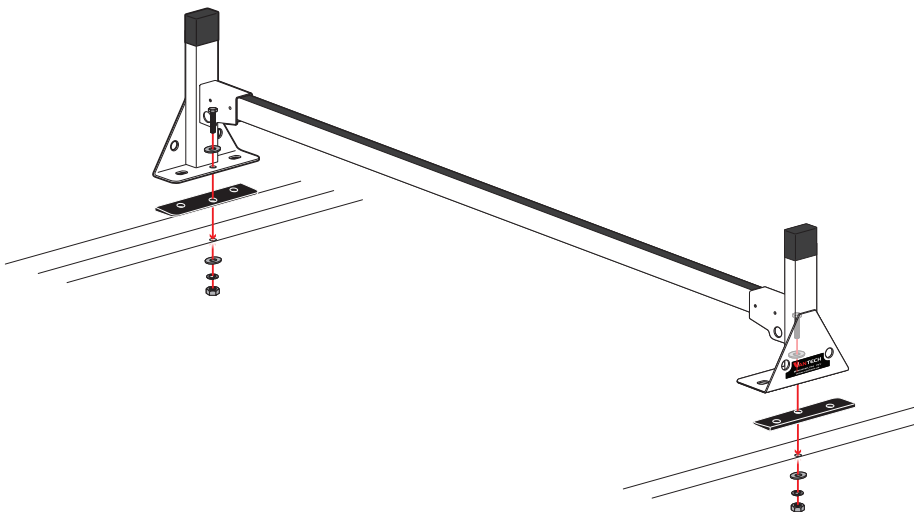

Warehouse Use Only

Part #	QUANTITY
D065	1
D109	1
G206	4
H34W	4
A613-45W	2
BG537	2
A02	1
A06	1
A69	1

Part #:	H1712W
Dimensions:	8" X 8" X 46" (Telescopic)
Weight:	???

PRODUCT INFO

Part #: H1712W
System: H1 Series
Material: Aluminum
Fitment: Ford Transit Connect 2014-On
Color: White

EZ-Velcro Strap

Directions

RUBBER BAR GUARDS

- Press the rubber bar guard into the channels of cross bars
- Leave 4" on each end

Vantech provides the best in truck and commercial van equipment.