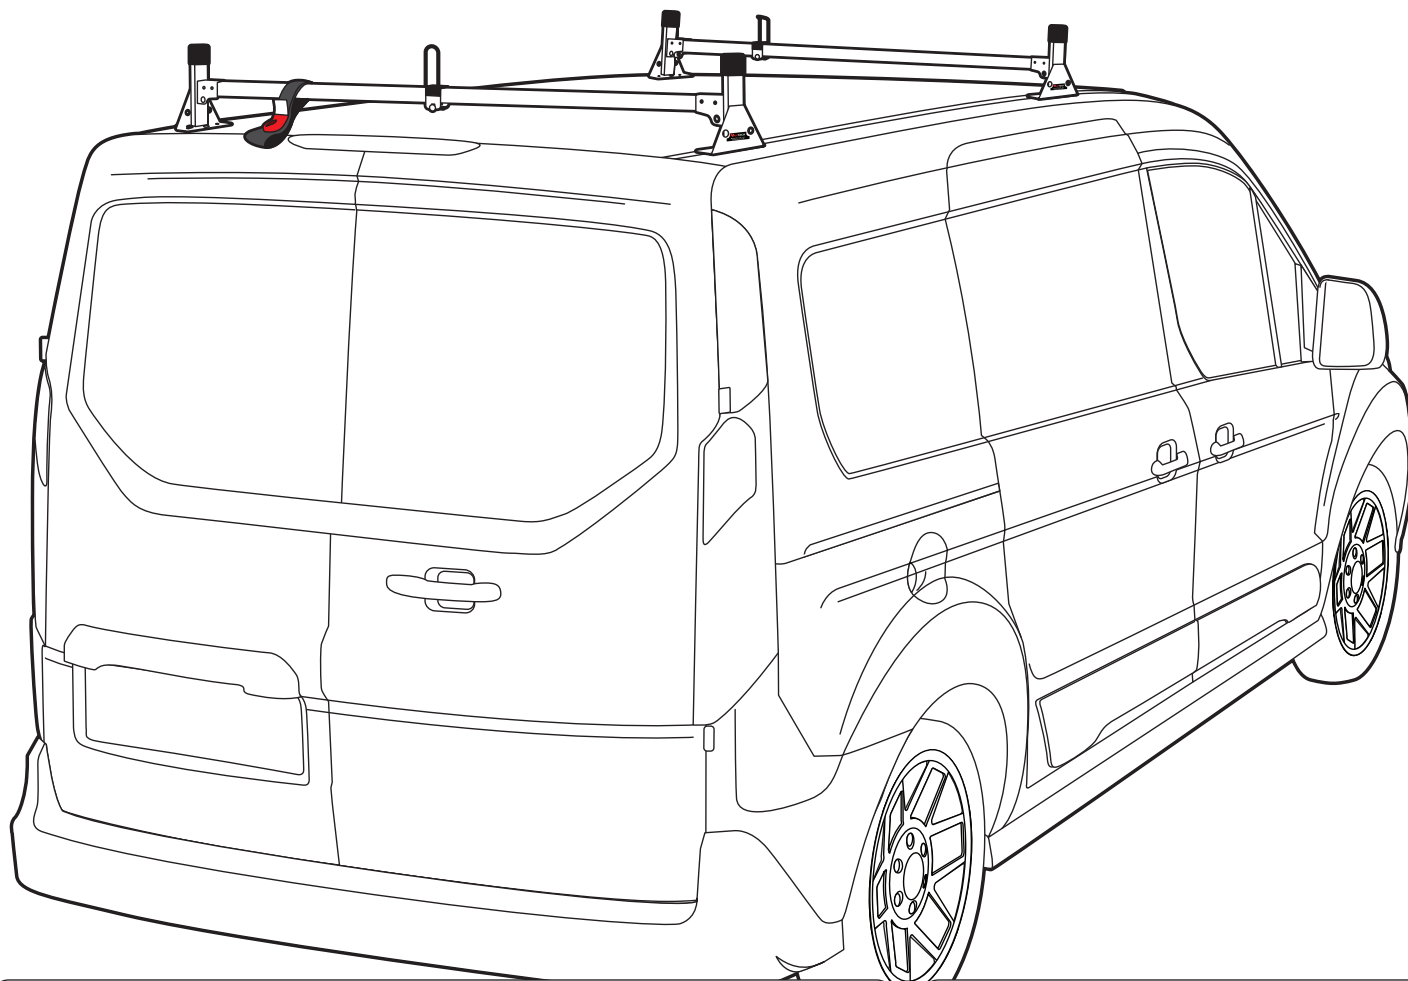

Warehouse Use Only

Part #	QUANTITY
D065	1
D109	1
G206	4
H34W	4
A613-45W	2
BG537	2
A02	1
A06	1
A69	1

Part #:	H1712W
Dimensions:	8" X 8" X 46" (Telescopic)
Weight:	???

PRODUCT INFO

Part #: H1712W
System: H1 Series
Material: Aluminum
Fitment: Ford Transit Connect 2014-On
Color: White

REQUIRED TOOLS

Power Tool With Phillips Head

1/2" Wrench

PART #	DESCRIPTION	QTY	ITEM ITEM NOT DRAWN TO SCALE
W008	5/16" X 3/4" WASHER	8	
W022	5/16" LOCK WASHER	4	
B018	1 3/4" X 5/16" CARRIAGE BOLT	2	
B201	TAP SCREW	8	
B068	5/16" X 1 3/4" HEX BOLT	4	
N002	5/16" NUT	4	
N016	5/16" PLASTIC KNOB	2	
H34	H1 MOUNTING BASE	4	
A613-45	2" X 1" X 45" CROSS BAR	2	
G206	RUBBER SEAT 6"	4	
A02	LADDER GUIDE	1	
A06	LADDER STOPPER	1	
A69	EZ-VELCRO STRAP	1	
BG537	RUBBER BAR GUARD 37"	2	

EZ-Velcro Strap

Directions

RUBBER BAR GUARDS

- Press the rubber bar guard into the channels of cross bars
- Leave 4" on each end

Vantech provides the best in truck and commercial van equipment.