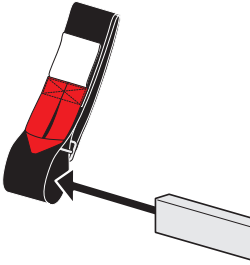

REQUIRED TOOLS

Power Tool With Phillips Head

1/2" Wrench

PART #	DESCRIPTION	QTY	ITEM ITEM NOT DRAWN TO SCALE
W008	5/16" X 3/4" WASHER	8	
W022	5/16" LOCK WASHER	4	
B018	1 3/4" X 5/16" CARRIAGE BOLT	2	
B201	TAP SCREW	8	
B068	5/16" X 1 3/4" HEX BOLT	4	
N002	5/16" NUT	4	
N016	5/16" PLASTIC KNOB	2	
H34	H1 MOUNTING BASE	4	
A613-45	2" X 1" X 45" CROSS BAR	2	
G206	RUBBER SEAT 6"	4	
A02	LADDER GUIDE	1	
A06	LADDER STOPPER	1	
A69	EZ-VELCRO STRAP	1	
BG537	RUBBER BAR GUARD 37"	2	

EZ-Velcro Strap

Directions

RUBBER BAR GUARDS

- Press the rubber bar guard into the channels of cross bars
- Leave 4" on each end

Vantech provides the best in truck and commercial van equipment.