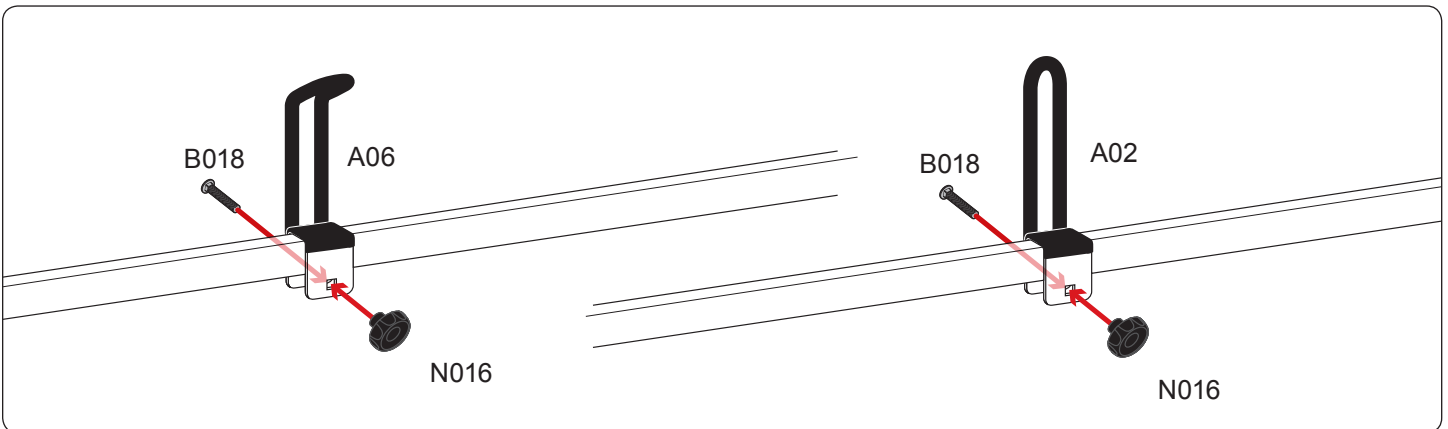

Warehouse Use Only

Part #	QUANTITY
D065	1
D109	1
G206	4
H34W	4
A613-45W	2
BG537	2
A02	1
A06	1
A69	1

Part #:	H1712W
Dimensions:	8" X 8" X 46" (Telescopic)
Weight:	???

PRODUCT INFO

Part #: H1712W
System: H1 Series
Material: Aluminum
Fitment: Ford Transit Connect 2014-On
Color: White

REQUIRED TOOLS

Power Tool With Phillips Head

1/2" Wrench

PART #	DESCRIPTION	QTY	ITEM ITEM NOT DRAWN TO SCALE
W008	5/16" X 3/4" WASHER	8	
W022	5/16" LOCK WASHER	4	
B018	1 3/4" X 5/16" CARRIAGE BOLT	2	
B201	TAP SCREW	8	
B068	5/16" X 1 3/4" HEX BOLT	4	
N002	5/16" NUT	4	
N016	5/16" PLASTIC KNOB	2	
H34	H1 MOUNTING BASE	4	
A613-45	2" X 1" X 45" CROSS BAR	2	
G206	RUBBER SEAT 6"	4	
A02	LADDER GUIDE	1	
A06	LADDER STOPPER	1	
A69	EZ-VELCRO STRAP	1	
BG537	RUBBER BAR GUARD 37"	2	

EZ-Velcro Strap

Directions

RUBBER BAR GUARDS

- Press the rubber bar guard into the channels of cross bars
- Leave 4" on each end

Vantech provides the best in truck and commercial van equipment.