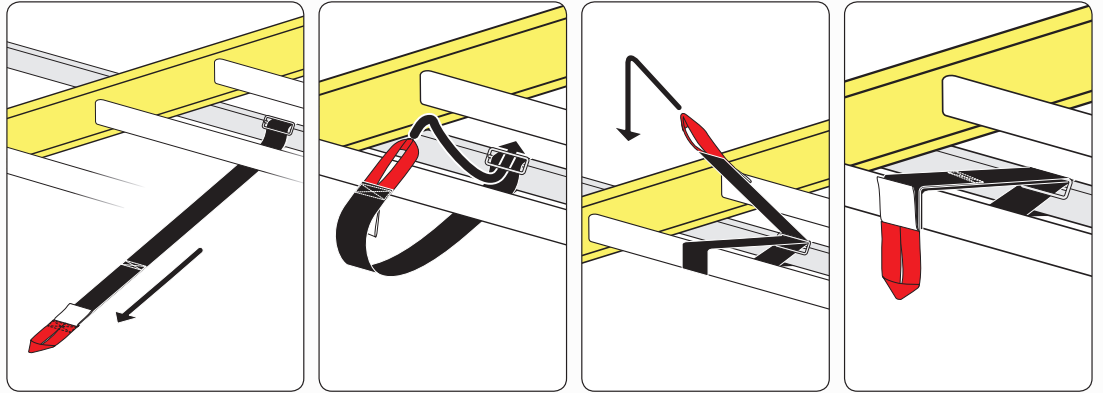

REQUIRED TOOLS

Power Tool With Phillips Head

1/2" Wrench

PART #	DESCRIPTION	QTY	ITEM ITEM NOT DRAWN TO SCALE
W008	5/16" X 3/4" WASHER	8	
W022	5/16" LOCK WASHER	4	
B018	1 3/4" X 5/16" CARRIAGE BOLT	2	
B201	TAP SCREW	8	
B068	5/16" X 1 3/4" HEX BOLT	4	
N002	5/16" NUT	4	
N016	5/16" PLASTIC KNOB	2	
H34	H1 MOUNTING BASE	4	
A613-45	2" X 1" X 45" CROSS BAR	2	
G206	RUBBER SEAT 6"	4	
A02	LADDER GUIDE	1	
A06	LADDER STOPPER	1	
A69	EZ-VELCRO STRAP	1	
BG537	RUBBER BAR GUARD 37"	2	

EZ-Velcro Strap

Directions

RUBBER BAR GUARDS

- Press the rubber bar guard into the channels of cross bars
- Leave 4" on each end

Vantech provides the best in truck and commercial van equipment.