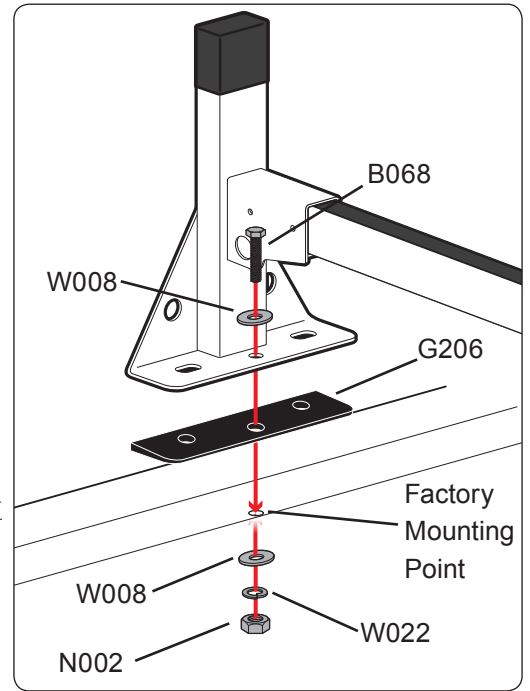

Warehouse Use Only

Part #	QUANTITY
D065	1
D109	1
G206	4
H34W	4
A613-45W	2
BG537	2
A02	1
A06	1
A69	1

Part #:	H1712W
Dimensions:	8" X 8" X 46" (Telescopic)
Weight:	???

PRODUCT INFO

Part #: H1712W
System: H1 Series
Material: Aluminum
Fitment: Ford Transit Connect 2014-On
Color: White

REQUIRED TOOLS

Power Tool With Phillips Head

1/2" Wrench

PART #	DESCRIPTION	QTY	ITEM ITEM NOT DRAWN TO SCALE
W008	5/16" X 3/4" WASHER	8	
W022	5/16" LOCK WASHER	4	
B018	1 3/4" X 5/16" CARRIAGE BOLT	2	
B201	TAP SCREW	8	
B068	5/16" X 1 3/4" HEX BOLT	4	
N002	5/16" NUT	4	
N016	5/16" PLASTIC KNOB	2	
H34	H1 MOUNTING BASE	4	
A613-45	2" X 1" X 45" CROSS BAR	2	
G206	RUBBER SEAT 6"	4	
A02	LADDER GUIDE	1	
A06	LADDER STOPPER	1	
A69	EZ-VELCRO STRAP	1	
BG537	RUBBER BAR GUARD 37"	2	

EZ-Velcro Strap

Directions

RUBBER BAR GUARDS

- Press the rubber bar guard into the channels of cross bars
- Leave 4" on each end

Vantech provides the best in truck and commercial van equipment.