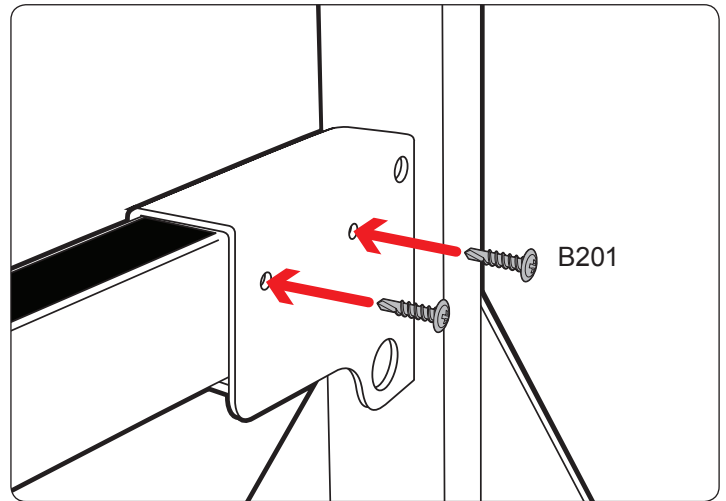

REQUIRED TOOLS

Power Tool With Phillips Head

1/2" Wrench

PART #	DESCRIPTION	QTY	ITEM ITEM NOT DRAWN TO SCALE
W008	5/16" X 3/4" WASHER	8	
W022	5/16" LOCK WASHER	4	
B018	1 3/4" X 5/16" CARRIAGE BOLT	2	
B201	TAP SCREW	8	
B068	5/16" X 1 3/4" HEX BOLT	4	
N002	5/16" NUT	4	
N016	5/16" PLASTIC KNOB	2	
H34	H1 MOUNTING BASE	4	
A613-45	2" X 1" X 45" CROSS BAR	2	
G206	RUBBER SEAT 6"	4	
A02	LADDER GUIDE	1	
A06	LADDER STOPPER	1	
A69	EZ-VELCRO STRAP	1	
BG537	RUBBER BAR GUARD 37"	2	

EZ-Velcro Strap

Directions

RUBBER BAR GUARDS

- Press the rubber bar guard into the channels of cross bars
- Leave 4" on each end

Vantech provides the best in truck and commercial van equipment.