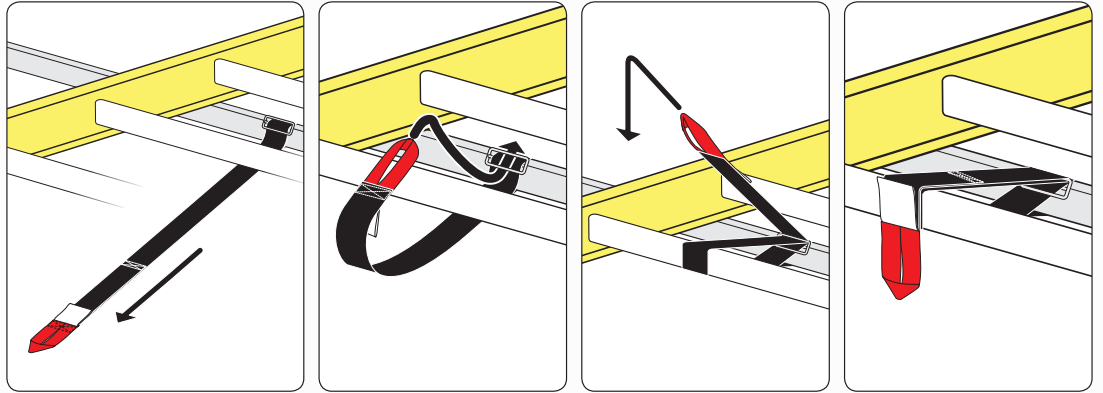

Directions