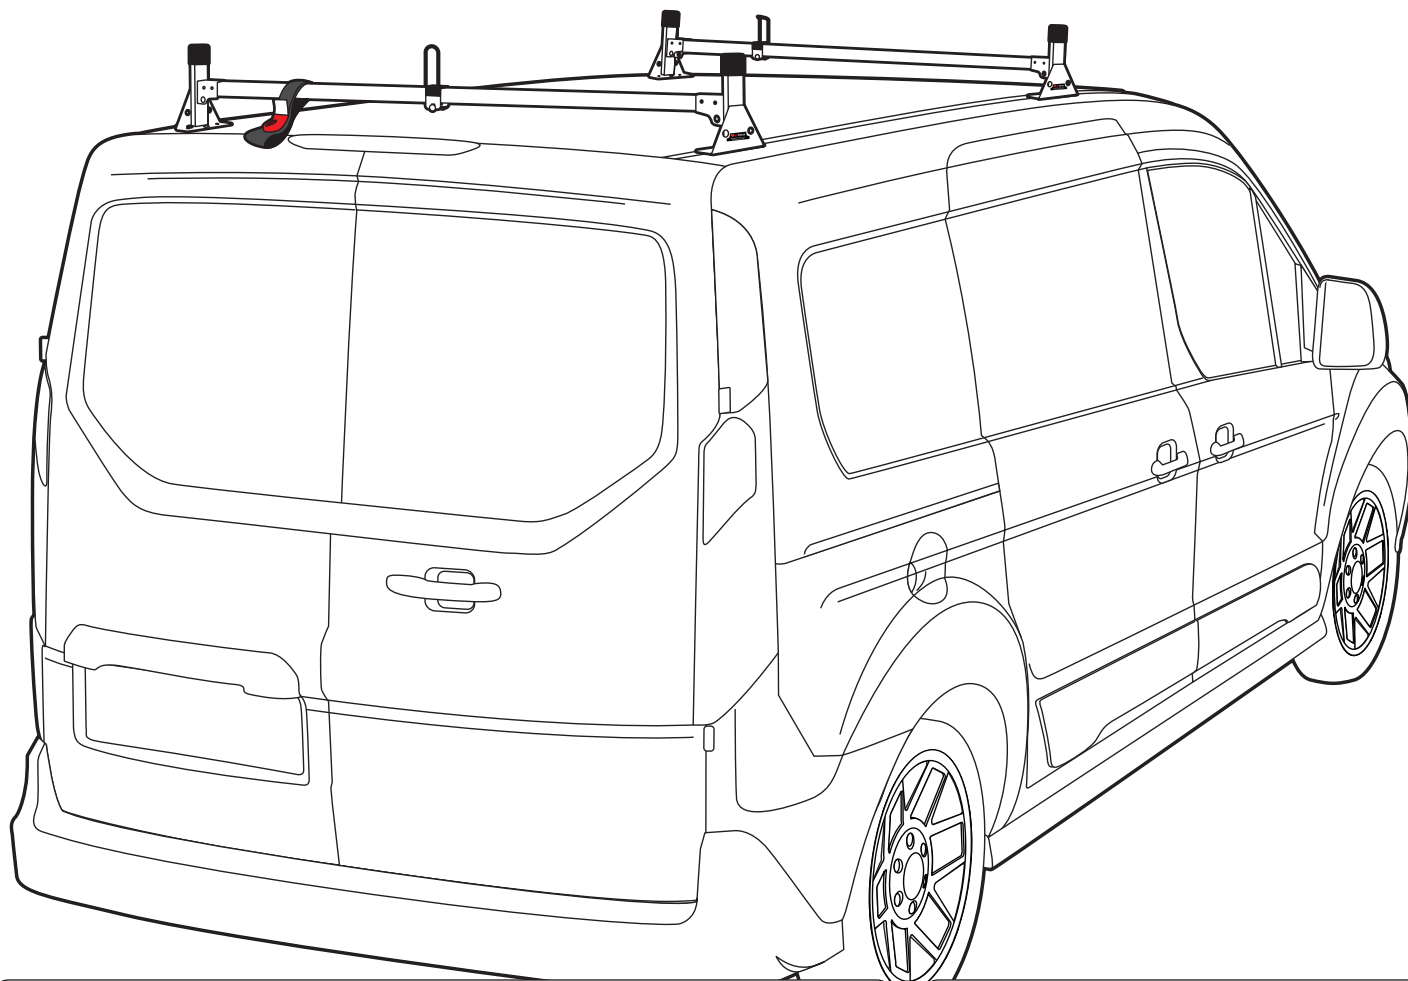

# Warehouse Use Only

---

Part #	QUANTITY
D065	1
D109	1
G206	4
H34B	4
A613-45B	2
BG537	2
A02	1
A06	1
A69	1

Part #:	H1712B
Dimensions:	8" X 8" X 46" (Telescopic)
Weight:	???

## PRODUCT INFO

---

Part #: H1712B  
System: H1 Series  
Material: Aluminum  
Fitment: Ford Transit Connect 2014-On  
Color: Black

### EZ-Velcro Strap