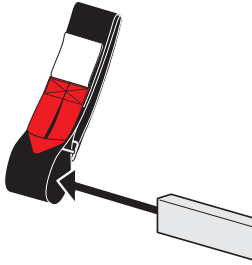

## PRODUCT INFO

---

Part #: H1712B  
System: H1 Series  
Material: Aluminum  
Fitment: Ford Transit Connect 2014-On  
Color: Black

## REQUIRED TOOLS

---

Power Tool With Phillips Head

1/2" Wrench

PART #	DESCRIPTION	QTY	ITEM ITEM NOT DRAWN TO SCALE
W008	5/16" X 3/4" WASHER	8	
W022	5/16" LOCK WASHER	4	
B018	1 3/4" X 5/16" CARRIAGE BOLT	2	
B201	TAP SCREW	8	
B068	5/16" X 1 3/4" HEX BOLT	4	
N002	5/16" NUT	4	
N016	5/16" PLASTIC KNOB	2	
H34	H1 MOUNTING BASE	4	
A613-45	2" X 1" X 45" CROSS BAR	2	
G206	RUBBER SEAT 6"	4	
A02	LADDER GUIDE	1	
A06	LADDER STOPPER	1	
A69	EZ-VELCRO STRAP	1	
BG537	RUBBER BAR GUARD 37"	2	

### EZ-Velcro Strap