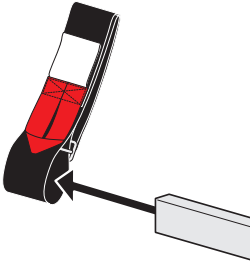

## PRODUCT INFO

---

Part #: H1703W  
System: H1 Series  
Material: Steel  
Fitment: Ford Transit Connect 2014-On  
Color: White

## REQUIRED TOOLS

---

Power Tool With Phillips Head

1/2" Wrench

PART #	DESCRIPTION	QTY	ITEM ITEM NOT DRAWN TO SCALE
W008	5/16" X 3/4" WASHER	12	
W022	5/16" LOCK WASHER	6	
B018	1 3/4" X 5/16" CARRIAGE BOLT	4	
B201	TAP SCREW	12	
B068	5/16" X 1 3/4" HEX BOLT	6	
N002	5/16" NUT	6	
N016	5/16" PLASTIC KNOB	4	
H31	H1 MOUNTING BASE (LOW)	2	
H33	H1 MOUNTING BASE (STANDARD)	4	
A500-45	2" X 1" X 45" CROSS BAR	3	
G206	RUBBER SEAT 6"	6	
A02	LADDER GUIDE	2	
A06	LADDER STOPPER	2	
A69	EZ-VELCRO STRAP	2	
BG037	PLASTIC BAR GUARD 37"	3	

### EZ-Velcro Strap