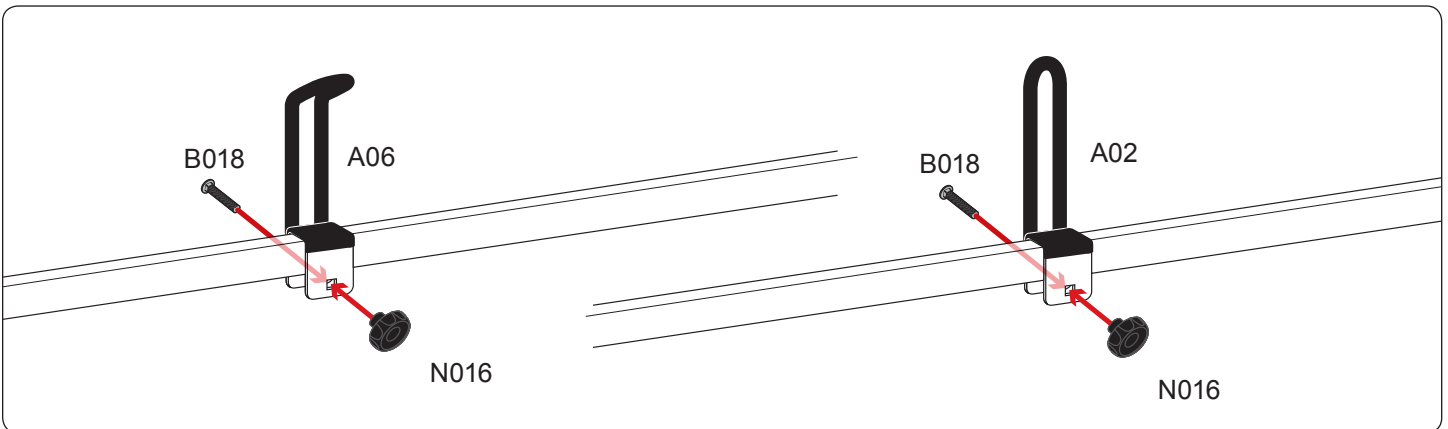

Vantech provides the best in truck and commercial van equipment.