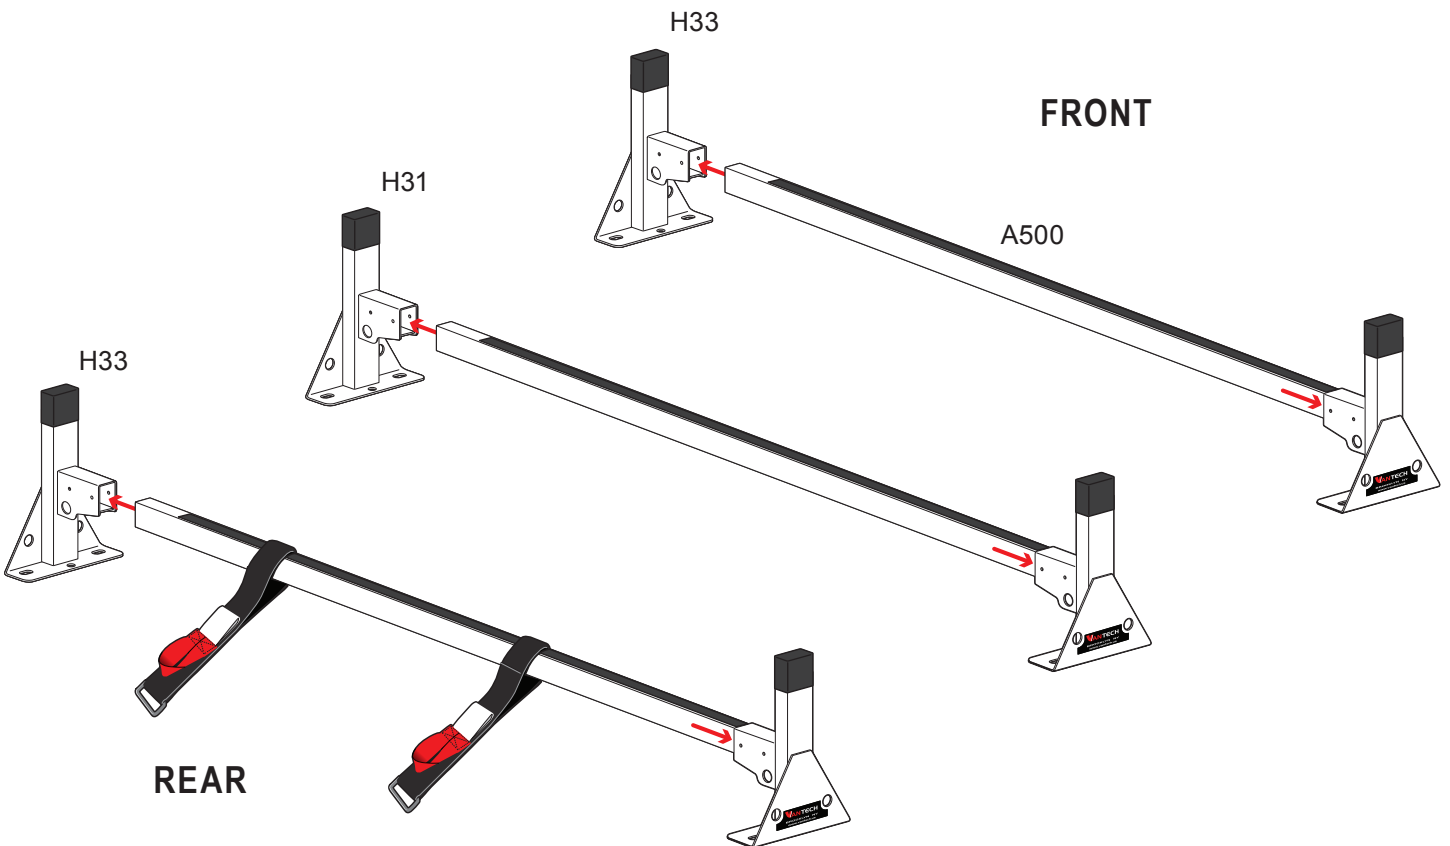

### EZ-Velcro Strap

### RUBBER BAR GUARDS

- Press the rubber bar guard into the channels of cross bars
- Leave 4" on each end

Vantech provides the best in truck and commercial van equipment.