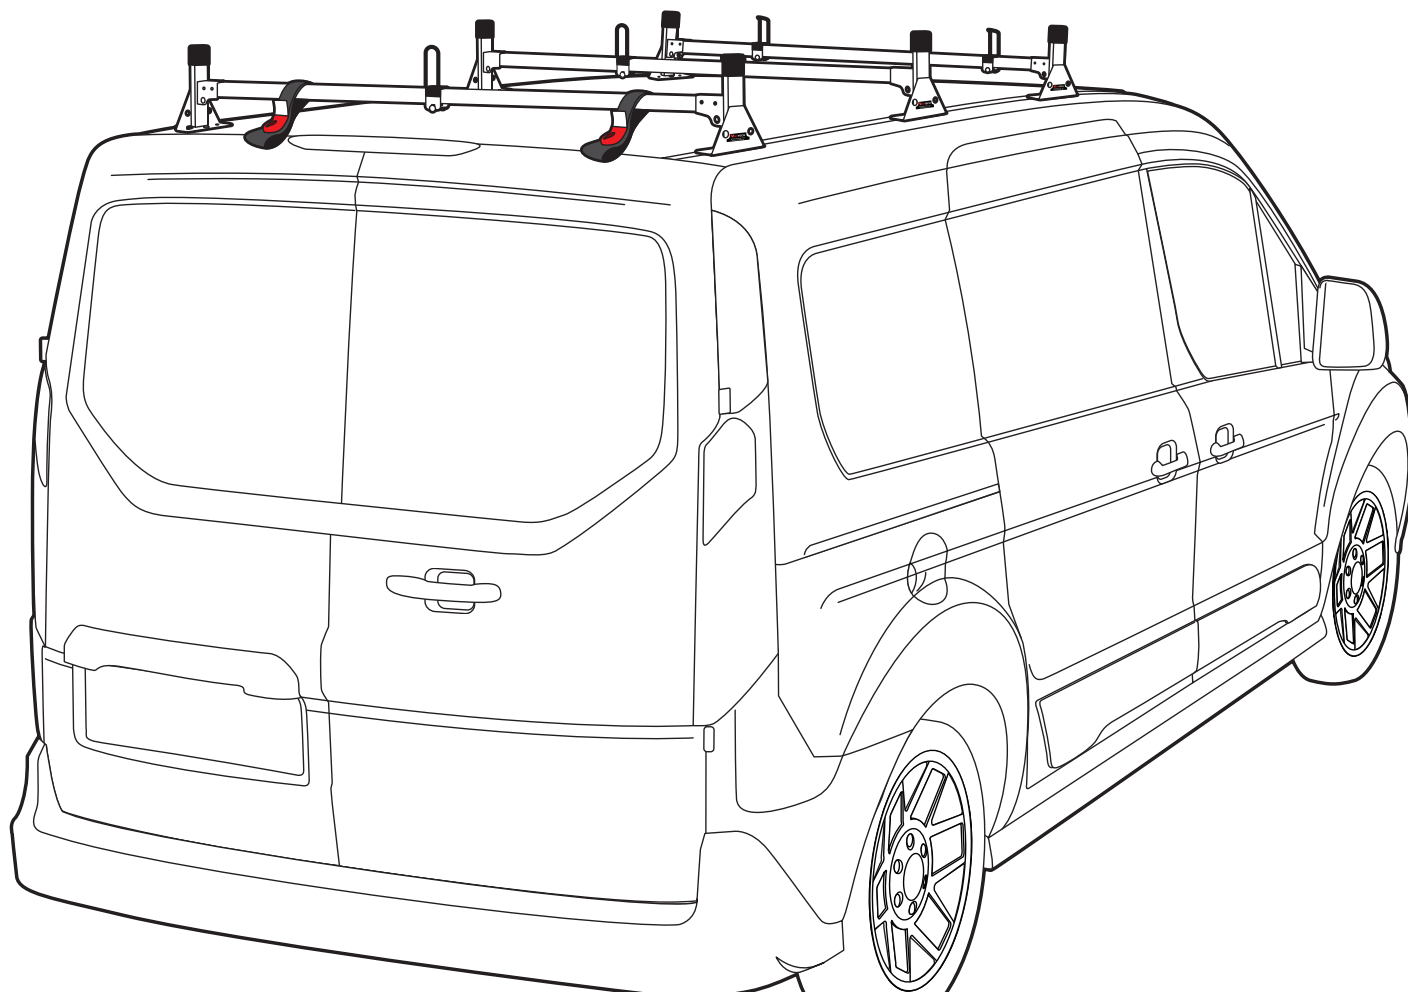

# Warehouse Use Only

---

Part #	QUANTITY
D016	1
D112	1
G206	6
H31W	2
H33W	4
A500-45W	3
BG037	3
A02	2
A06	2
A69	2

Part #:	H1703W
Dimensions:	8" X 8" X 46" (Telescopic)
Weight:	???

## PRODUCT INFO

---

Part #: H1703W  
System: H1 Series  
Material: Steel  
Fitment: Ford Transit Connect 2014-On  
Color: White

### EZ-Velcro Strap