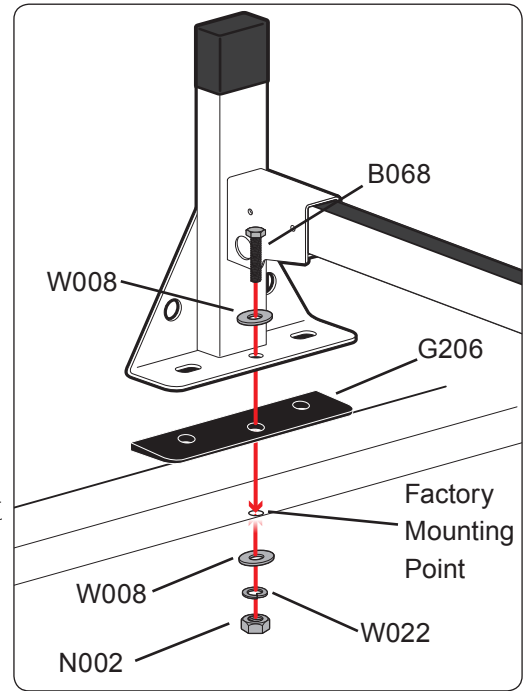

Vantech provides the best in truck and commercial van equipment.