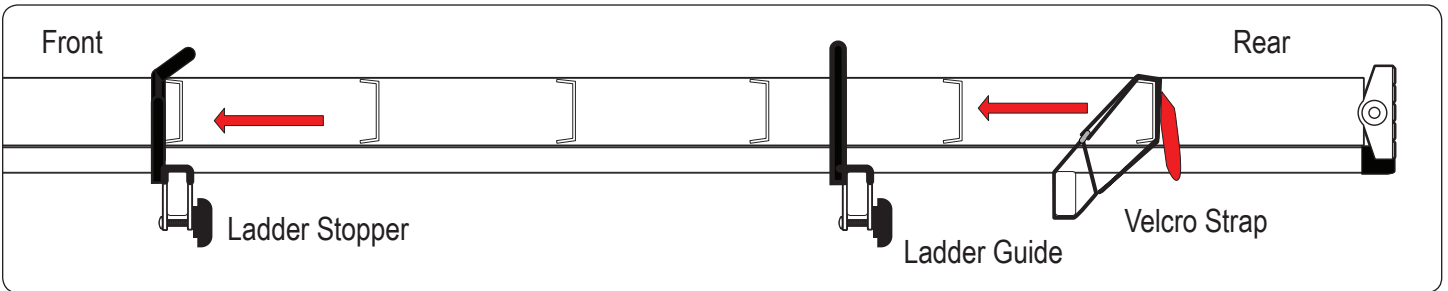

EZ-Velcro Strap

Directions

RUBBER BAR GUARDS

- Press the rubber bar guard into the channels of cross bars
- Leave 4" on each end

Vantech provides the best in truck and commercial van equipment.