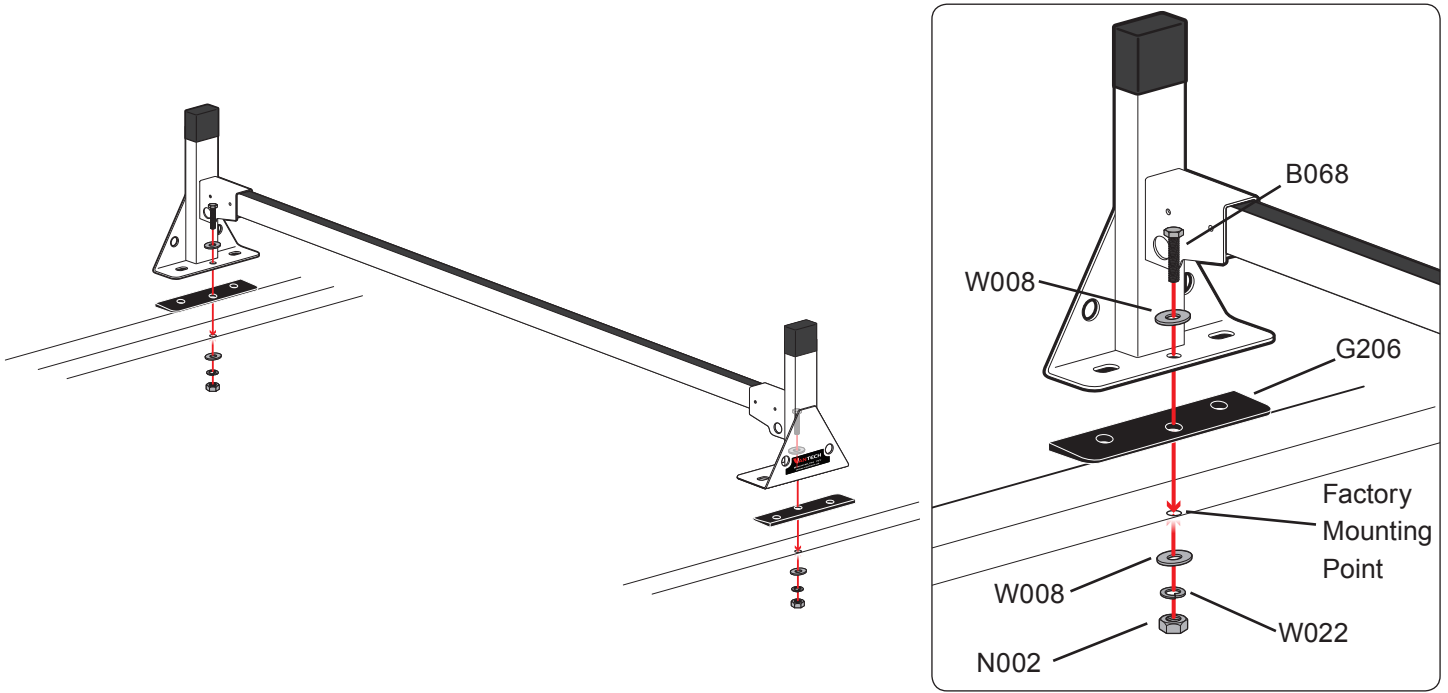

Warehouse Use Only

Part #	QUANTITY
D016	1
D112	1
G206	6
H31B	2
H33B	4
A500-45B	3
BG037	3
A02	2
A06	2
A69	2

Part #:	H1703B
Dimensions:	8" X 8" X 46" (Telescopic)
Weight:	???

PRODUCT INFO

Part #: H1703B
System: H1 Series
Material: Steel
Fitment: Ford Transit Connect 2014-On
Color: Black

EZ-Velcro Strap

Directions

RUBBER BAR GUARDS

- Press the rubber bar guard into the channels of cross bars
- Leave 4" on each end

Vantech provides the best in truck and commercial van equipment.