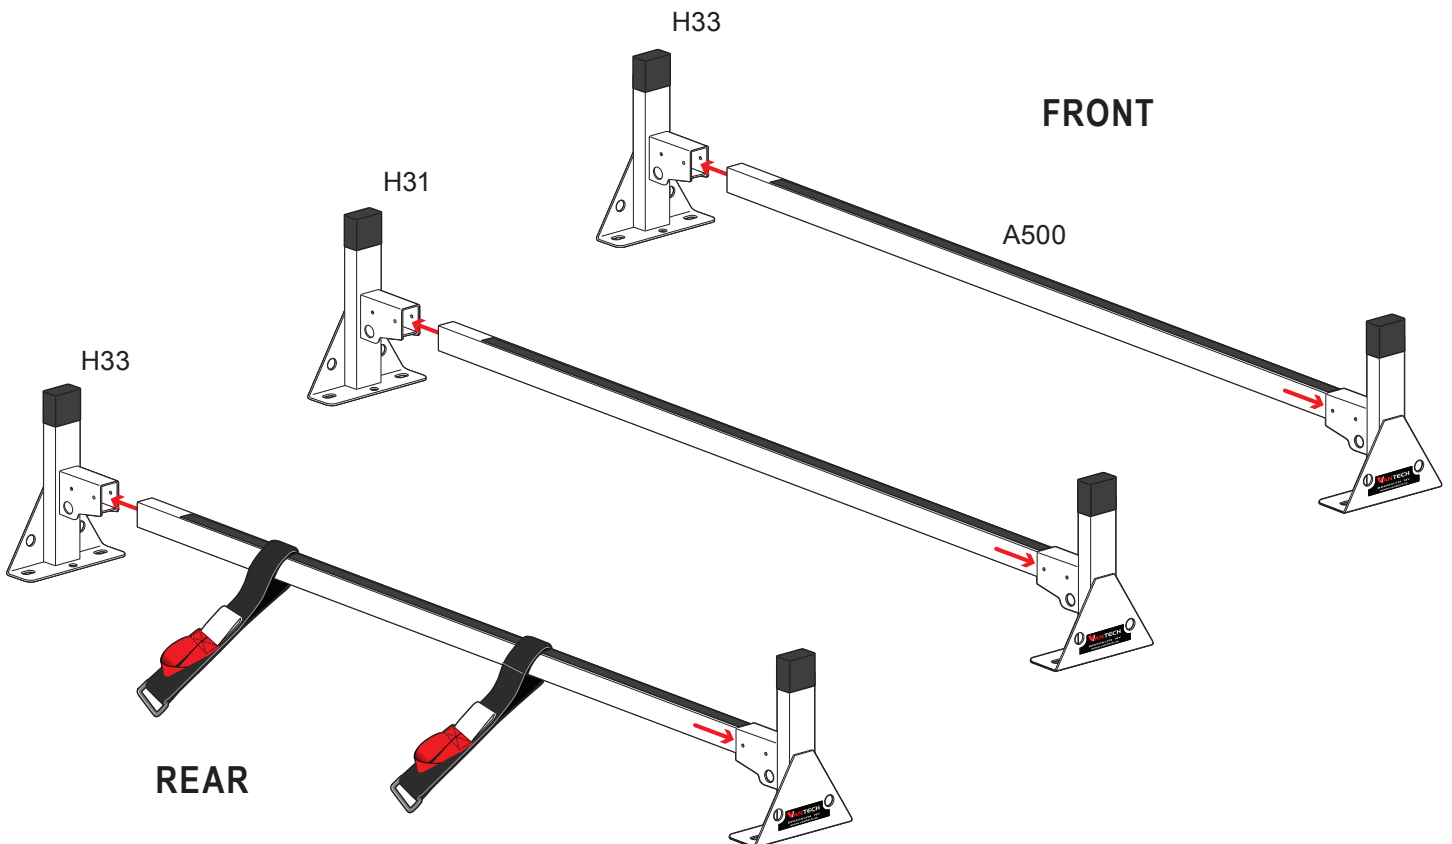

Warehouse Use Only

Part #	QUANTITY
D016	1
D112	1
G206	6
H31B	2
H33B	4
A500-45B	3
BG037	3
A02	2
A06	2
A69	2

Part #:	H1703B
Dimensions:	8" X 8" X 46" (Telescopic)
Weight:	???

PRODUCT INFO

Part #: H1703B
System: H1 Series
Material: Steel
Fitment: Ford Transit Connect 2014-On
Color: Black

REQUIRED TOOLS

Power Tool With Phillips Head

1/2" Wrench

PART #	DESCRIPTION	QTY	ITEM ITEM NOT DRAWN TO SCALE
W008	5/16" X 3/4" WASHER	12	
W022	5/16" LOCK WASHER	6	
B018	1 3/4" X 5/16" CARRIAGE BOLT	4	
B201	TAP SCREW	12	
B068	5/16" X 1 3/4" HEX BOLT	6	
N002	5/16" NUT	6	
N016	5/16" PLASTIC KNOB	4	
H31	H1 MOUNTING BASE (LOW)	2	
H33	H1 MOUNTING BASE (STANDARD)	4	
A500-45	2" X 1" X 45" CROSS BAR	3	
G206	RUBBER SEAT 6"	6	
A02	LADDER GUIDE	2	
A06	LADDER STOPPER	2	
A69	EZ-VELCRO STRAP	2	
BG037	PLASTIC BAR GUARD 37"	3	

EZ-Velcro Strap

Directions

RUBBER BAR GUARDS

- Press the rubber bar guard into the channels of cross bars
- Leave 4" on each end

Vantech provides the best in truck and commercial van equipment.