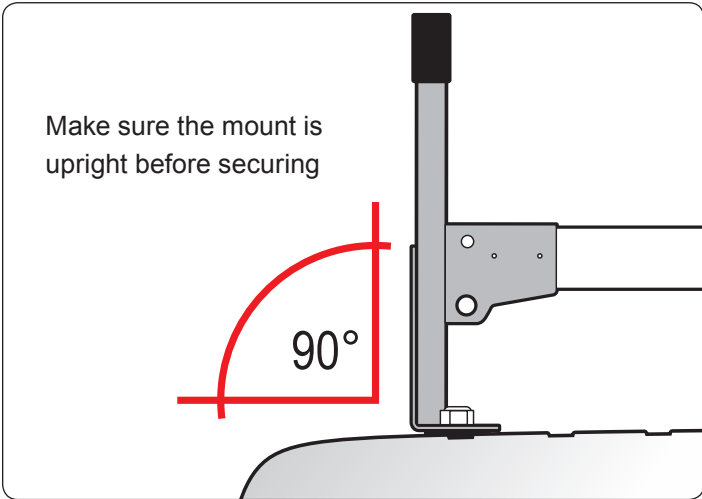

EZ-Velcro Strap

Directions

RUBBER BAR GUARDS

- Press the rubber bar guard into the channels of cross bars
- Leave 4" on each end

Vantech provides the best in truck and commercial van equipment.