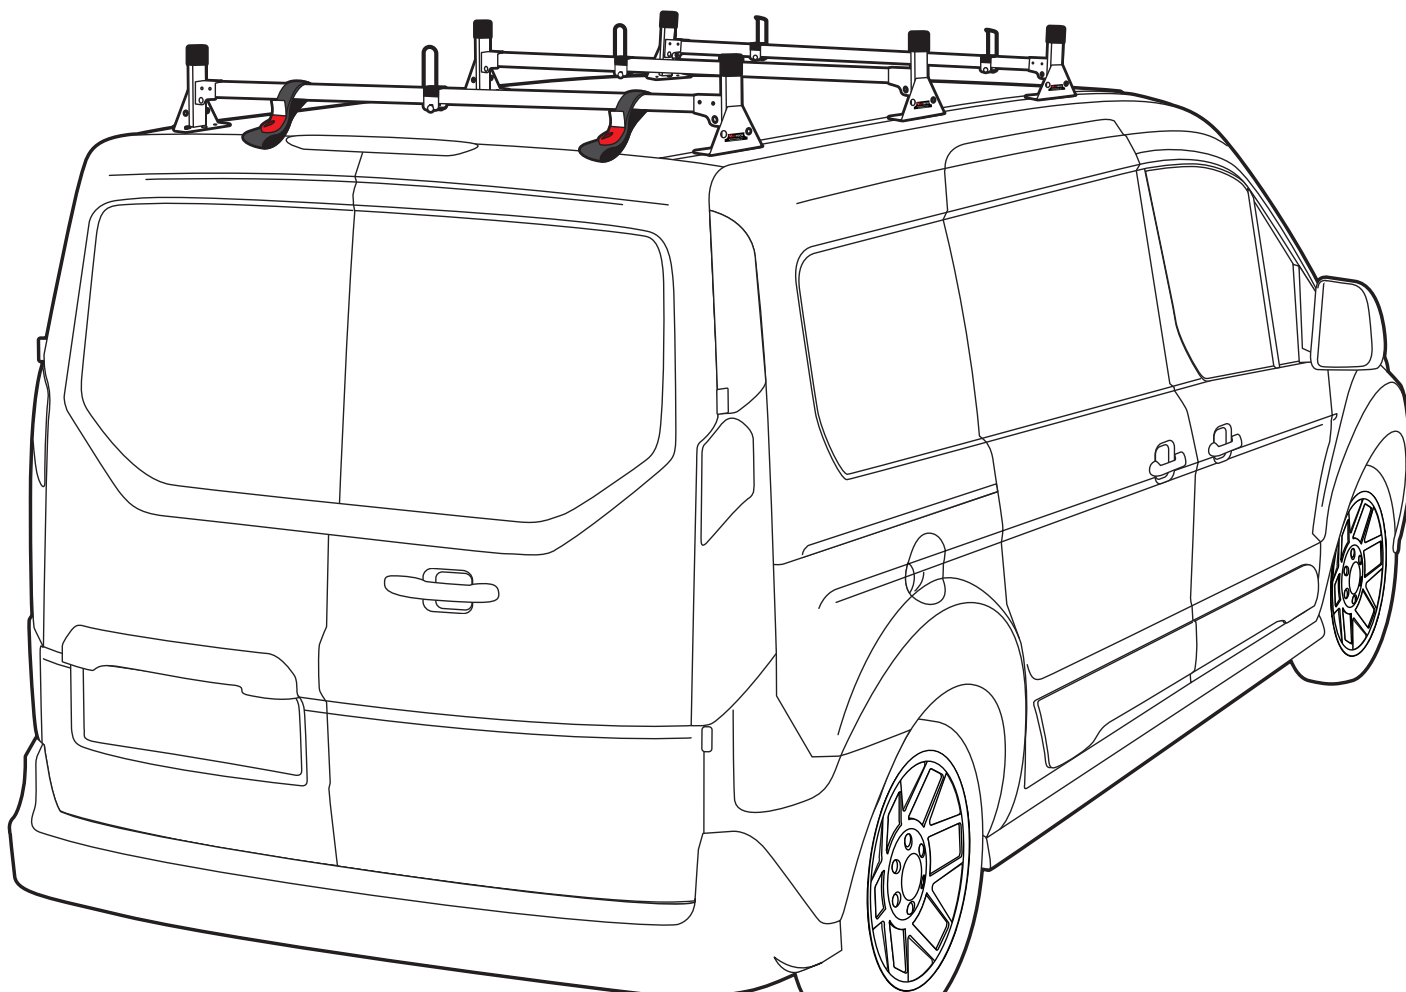

Warehouse Use Only

Part #	QUANTITY
D016	1
D112	1
G206	6
H31B	2
H33B	4
A500-45B	3
BG037	3
A02	2
A06	2
A69	2

Part #:	H1703B
Dimensions:	8" X 8" X 46" (Telescopic)
Weight:	???

PRODUCT INFO

Part #: H1703B
System: H1 Series
Material: Steel
Fitment: Ford Transit Connect 2014-On
Color: Black

REQUIRED TOOLS

Power Tool With Phillips Head

1/2" Wrench

PART #	DESCRIPTION	QTY	ITEM ITEM NOT DRAWN TO SCALE
W008	5/16" X 3/4" WASHER	12	
W022	5/16" LOCK WASHER	6	
B018	1 3/4" X 5/16" CARRIAGE BOLT	4	
B201	TAP SCREW	12	
B068	5/16" X 1 3/4" HEX BOLT	6	
N002	5/16" NUT	6	
N016	5/16" PLASTIC KNOB	4	
H31	H1 MOUNTING BASE (LOW)	2	
H33	H1 MOUNTING BASE (STANDARD)	4	
A500-45	2" X 1" X 45" CROSS BAR	3	
G206	RUBBER SEAT 6"	6	
A02	LADDER GUIDE	2	
A06	LADDER STOPPER	2	
A69	EZ-VELCRO STRAP	2	
BG037	PLASTIC BAR GUARD 37"	3	

EZ-Velcro Strap

Directions

RUBBER BAR GUARDS

- Press the rubber bar guard into the channels of cross bars
- Leave 4" on each end

Vantech provides the best in truck and commercial van equipment.