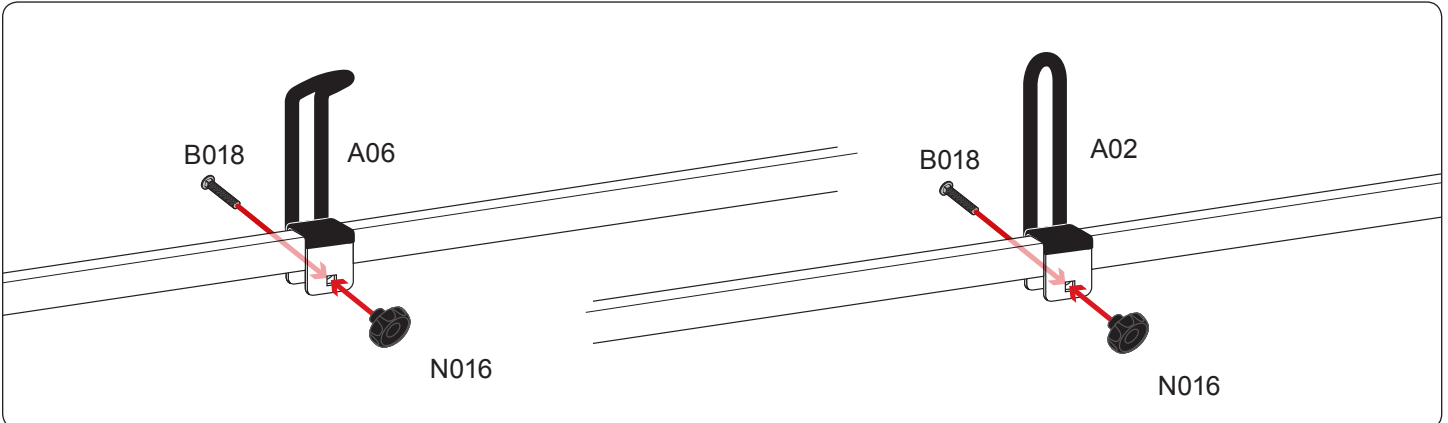

Warehouse Use Only

Part #	QUANTITY
D016	1
D112	1
G206	6
H31B	2
H33B	4
A500-45B	3
BG037	3
A02	2
A06	2
A69	2

Part #:	H1703B
Dimensions:	8" X 8" X 46" (Telescopic)
Weight:	???

PRODUCT INFO

Part #: H1703B
System: H1 Series
Material: Steel
Fitment: Ford Transit Connect 2014-On
Color: Black

REQUIRED TOOLS

Power Tool With Phillips Head

1/2" Wrench

PART #	DESCRIPTION	QTY	ITEM ITEM NOT DRAWN TO SCALE
W008	5/16" X 3/4" WASHER	12	
W022	5/16" LOCK WASHER	6	
B018	1 3/4" X 5/16" CARRIAGE BOLT	4	
B201	TAP SCREW	12	
B068	5/16" X 1 3/4" HEX BOLT	6	
N002	5/16" NUT	6	
N016	5/16" PLASTIC KNOB	4	
H31	H1 MOUNTING BASE (LOW)	2	
H33	H1 MOUNTING BASE (STANDARD)	4	
A500-45	2" X 1" X 45" CROSS BAR	3	
G206	RUBBER SEAT 6"	6	
A02	LADDER GUIDE	2	
A06	LADDER STOPPER	2	
A69	EZ-VELCRO STRAP	2	
BG037	PLASTIC BAR GUARD 37"	3	

EZ-Velcro Strap

Directions

RUBBER BAR GUARDS

- Press the rubber bar guard into the channels of cross bars
- Leave 4" on each end

Vantech provides the best in truck and commercial van equipment.