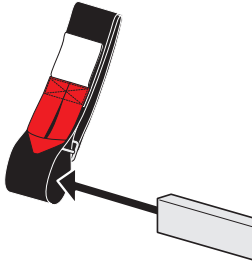

Warehouse Use Only

Part #	QUANTITY
D016	1
D112	1
G206	6
H31B	2
H33B	4
A500-45B	3
BG037	3
A02	2
A06	2
A69	2

Part #:	H1703B
Dimensions:	8" X 8" X 46" (Telescopic)
Weight:	???

PRODUCT INFO

Part #: H1703B
System: H1 Series
Material: Steel
Fitment: Ford Transit Connect 2014-On
Color: Black

REQUIRED TOOLS

Power Tool With Phillips Head

1/2" Wrench

PART #	DESCRIPTION	QTY	ITEM ITEM NOT DRAWN TO SCALE
W008	5/16" X 3/4" WASHER	12	
W022	5/16" LOCK WASHER	6	
B018	1 3/4" X 5/16" CARRIAGE BOLT	4	
B201	TAP SCREW	12	
B068	5/16" X 1 3/4" HEX BOLT	6	
N002	5/16" NUT	6	
N016	5/16" PLASTIC KNOB	4	
H31	H1 MOUNTING BASE (LOW)	2	
H33	H1 MOUNTING BASE (STANDARD)	4	
A500-45	2" X 1" X 45" CROSS BAR	3	
G206	RUBBER SEAT 6"	6	
A02	LADDER GUIDE	2	
A06	LADDER STOPPER	2	
A69	EZ-VELCRO STRAP	2	
BG037	PLASTIC BAR GUARD 37"	3	

EZ-Velcro Strap

Directions

RUBBER BAR GUARDS

- Press the rubber bar guard into the channels of cross bars
- Leave 4" on each end

Vantech provides the best in truck and commercial van equipment.