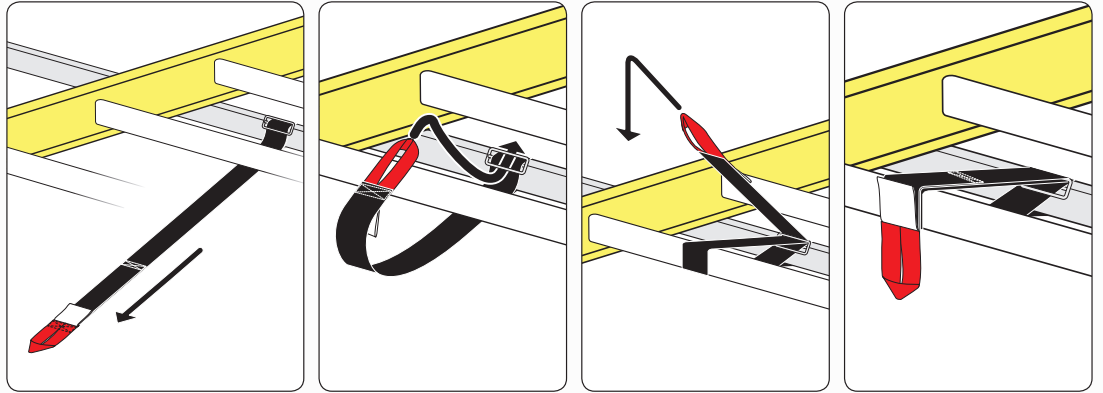

Warehouse Use Only

Part #	QUANTITY
D016	1
D112	1
G206	6
H31B	2
H33B	4
A500-45B	3
BG037	3
A02	2
A06	2
A69	2

Part #:	H1703B
Dimensions:	8" X 8" X 46" (Telescopic)
Weight:	???

PRODUCT INFO

Part #: H1703B
System: H1 Series
Material: Steel
Fitment: Ford Transit Connect 2014-On
Color: Black

REQUIRED TOOLS

Power Tool With Phillips Head

1/2" Wrench

PART #	DESCRIPTION	QTY	ITEM ITEM NOT DRAWN TO SCALE
W008	5/16" X 3/4" WASHER	12	
W022	5/16" LOCK WASHER	6	
B018	1 3/4" X 5/16" CARRIAGE BOLT	4	
B201	TAP SCREW	12	
B068	5/16" X 1 3/4" HEX BOLT	6	
N002	5/16" NUT	6	
N016	5/16" PLASTIC KNOB	4	
H31	H1 MOUNTING BASE (LOW)	2	
H33	H1 MOUNTING BASE (STANDARD)	4	
A500-45	2" X 1" X 45" CROSS BAR	3	
G206	RUBBER SEAT 6"	6	
A02	LADDER GUIDE	2	
A06	LADDER STOPPER	2	
A69	EZ-VELCRO STRAP	2	
BG037	PLASTIC BAR GUARD 37"	3	

EZ-Velcro Strap

Directions

RUBBER BAR GUARDS

- Press the rubber bar guard into the channels of cross bars
- Leave 4" on each end

Vantech provides the best in truck and commercial van equipment.