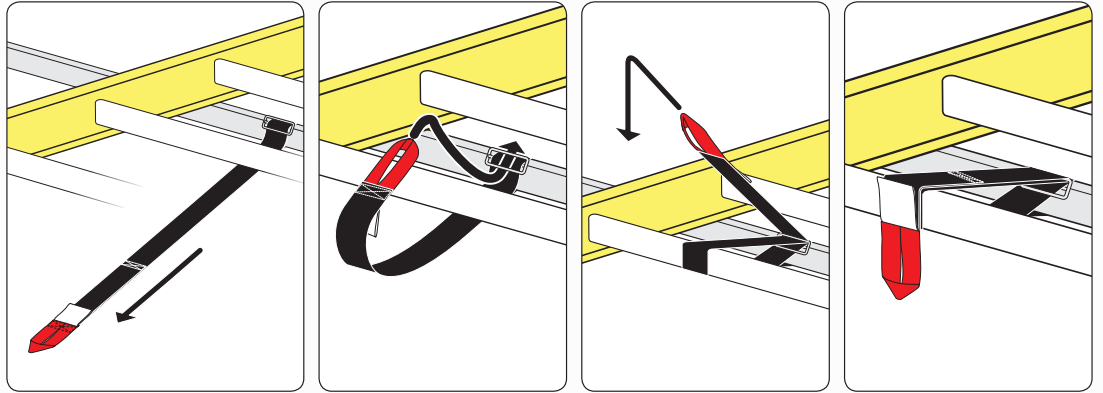

Warehouse Use Only

Part #	QUANTITY
D015	1
D111	1
G206	4
H33W	4
A500-45W	2
BG037	2
A02	1
A06	1
A69	1

Part #:	H1702W
Dimensions:	8" X 8" X 46" (Telescopic)
Weight:	???

PRODUCT INFO

Part #: H1702W
System: H1 Series
Material: Steel
Fitment: Ford Transit Connect 2014-On
Color: White

REQUIRED TOOLS

Power Tool With Phillips Head

1/2" Wrench

PART #	DESCRIPTION	QTY	ITEM ITEM NOT DRAWN TO SCALE
W008	5/16" X 3/4" WASHER	8	
W022	5/16" LOCK WASHER	4	
B018	1 3/4" X 5/16" CARRIAGE BOLT	2	
B201	TAP SCREW	8	
B068	5/16" X 1 3/4" HEX BOLT	4	
N002	5/16" NUT	4	
N016	5/16" PLASTIC KNOB	2	
H33	H1 MOUNTING BASE	4	
A500-45	2" X 1" X 45" CROSS BAR	2	
G206	RUBBER SEAT 6"	4	
A02	LADDER GUIDE	1	
A06	LADDER STOPPER	1	
A69	EZ-VELCRO STRAP	1	
BG037	PLASTIC BAR GUARD 37"	2	

EZ-Velcro Strap

Directions

RUBBER BAR GUARDS

- Press the rubber bar guard into the channels of cross bars
- Leave 4" on each end

Vantech provides the best in truck and commercial van equipment.