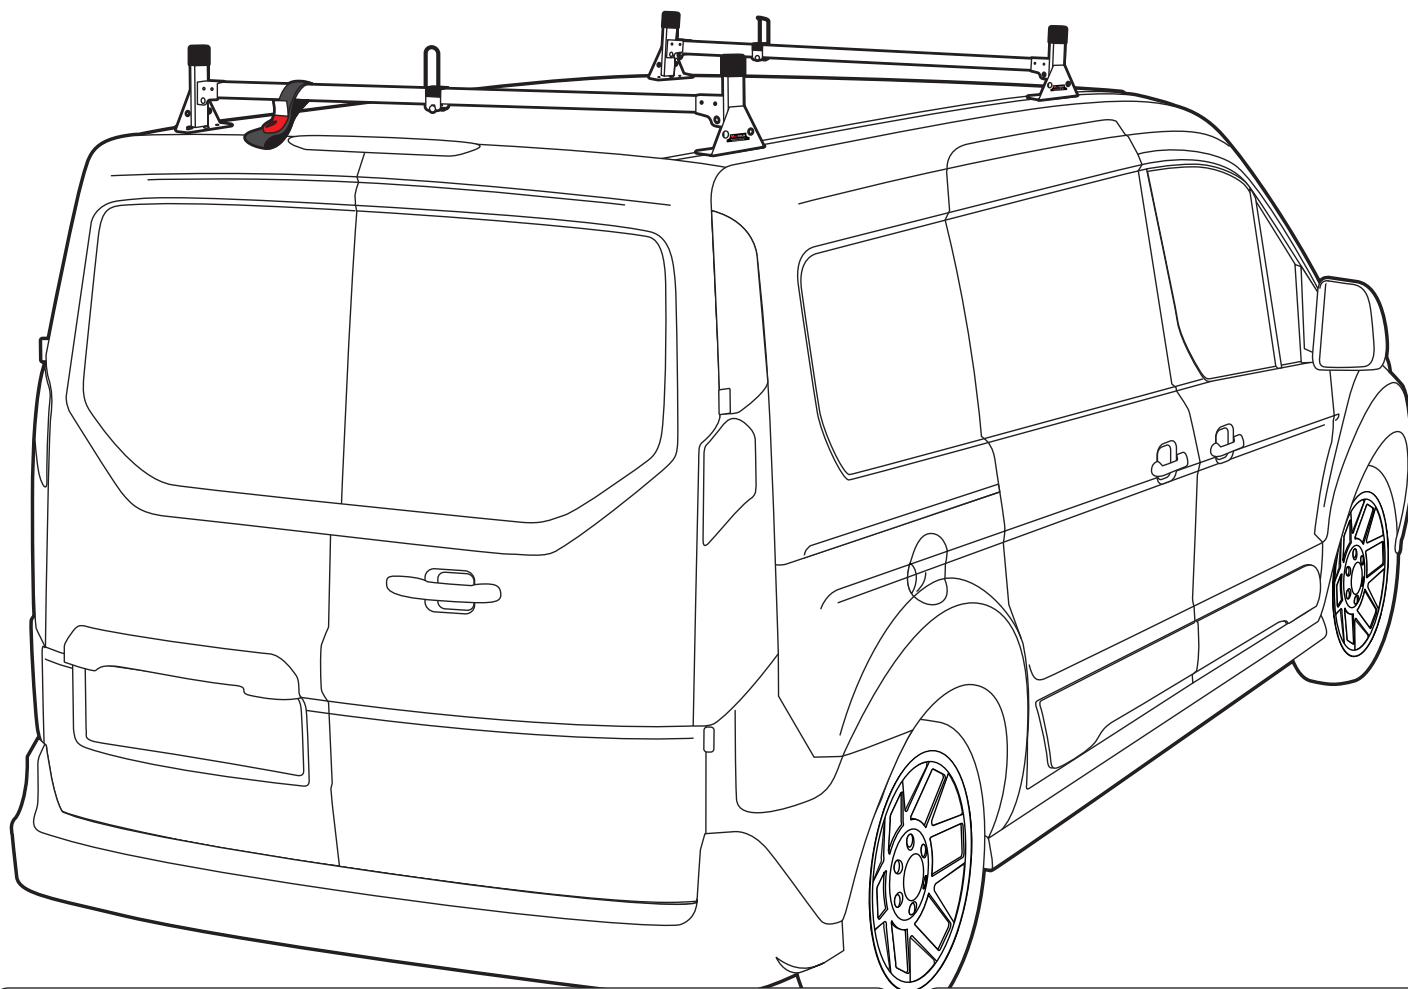

Warehouse Use Only

Part #	QUANTITY
D015	1
D111	1
G206	4
H33W	4
A500-45W	2
BG037	2
A02	1
A06	1
A69	1

Part #:	H1702W
Dimensions:	8" X 8" X 46" (Telescopic)
Weight:	???

PRODUCT INFO

Part #: H1702W
System: H1 Series
Material: Steel
Fitment: Ford Transit Connect 2014-On
Color: White

REQUIRED TOOLS

Power Tool With Phillips Head

1/2" Wrench

PART #	DESCRIPTION	QTY	ITEM ITEM NOT DRAWN TO SCALE
W008	5/16" X 3/4" WASHER	8	
W022	5/16" LOCK WASHER	4	
B018	1 3/4" X 5/16" CARRIAGE BOLT	2	
B201	TAP SCREW	8	
B068	5/16" X 1 3/4" HEX BOLT	4	
N002	5/16" NUT	4	
N016	5/16" PLASTIC KNOB	2	
H33	H1 MOUNTING BASE	4	
A500-45	2" X 1" X 45" CROSS BAR	2	
G206	RUBBER SEAT 6"	4	
A02	LADDER GUIDE	1	
A06	LADDER STOPPER	1	
A69	EZ-VELCRO STRAP	1	
BG037	PLASTIC BAR GUARD 37"	2	

EZ-Velcro Strap

Directions

RUBBER BAR GUARDS

- Press the rubber bar guard into the channels of cross bars
- Leave 4" on each end

Vantech provides the best in truck and commercial van equipment.