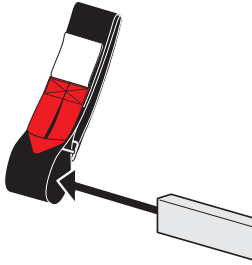

Warehouse Use Only

Part #	QUANTITY
D015	1
D111	1
G206	4
H33W	4
A500-45W	2
BG037	2
A02	1
A06	1
A69	1

Part #:	H1702W
Dimensions:	8" X 8" X 46" (Telescopic)
Weight:	???

PRODUCT INFO

Part #: H1702W
System: H1 Series
Material: Steel
Fitment: Ford Transit Connect 2014-On
Color: White

REQUIRED TOOLS

Power Tool With Phillips Head

1/2" Wrench

PART #	DESCRIPTION	QTY	ITEM ITEM NOT DRAWN TO SCALE
W008	5/16" X 3/4" WASHER	8	
W022	5/16" LOCK WASHER	4	
B018	1 3/4" X 5/16" CARRIAGE BOLT	2	
B201	TAP SCREW	8	
B068	5/16" X 1 3/4" HEX BOLT	4	
N002	5/16" NUT	4	
N016	5/16" PLASTIC KNOB	2	
H33	H1 MOUNTING BASE	4	
A500-45	2" X 1" X 45" CROSS BAR	2	
G206	RUBBER SEAT 6"	4	
A02	LADDER GUIDE	1	
A06	LADDER STOPPER	1	
A69	EZ-VELCRO STRAP	1	
BG037	PLASTIC BAR GUARD 37"	2	

EZ-Velcro Strap

Directions

RUBBER BAR GUARDS

- Press the rubber bar guard into the channels of cross bars
- Leave 4" on each end

Vantech provides the best in truck and commercial van equipment.