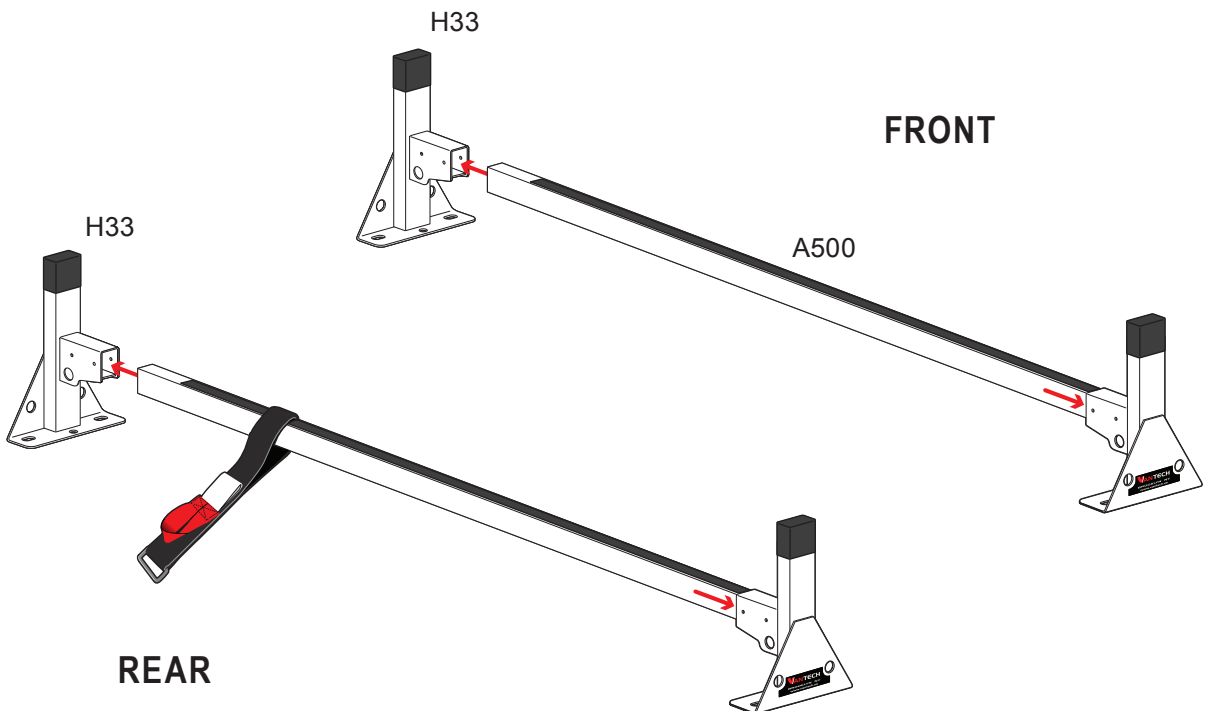

Warehouse Use Only

Part #	QUANTITY
D015	1
D111	1
G206	4
H33W	4
A500-45W	2
BG037	2
A02	1
A06	1
A69	1

Part #:	H1702W
Dimensions:	8" X 8" X 46" (Telescopic)
Weight:	???

PRODUCT INFO

Part #: H1702W
System: H1 Series
Material: Steel
Fitment: Ford Transit Connect 2014-On
Color: White

EZ-Velcro Strap

Directions

RUBBER BAR GUARDS

- Press the rubber bar guard into the channels of cross bars
- Leave 4" on each end

Vantech provides the best in truck and commercial van equipment.