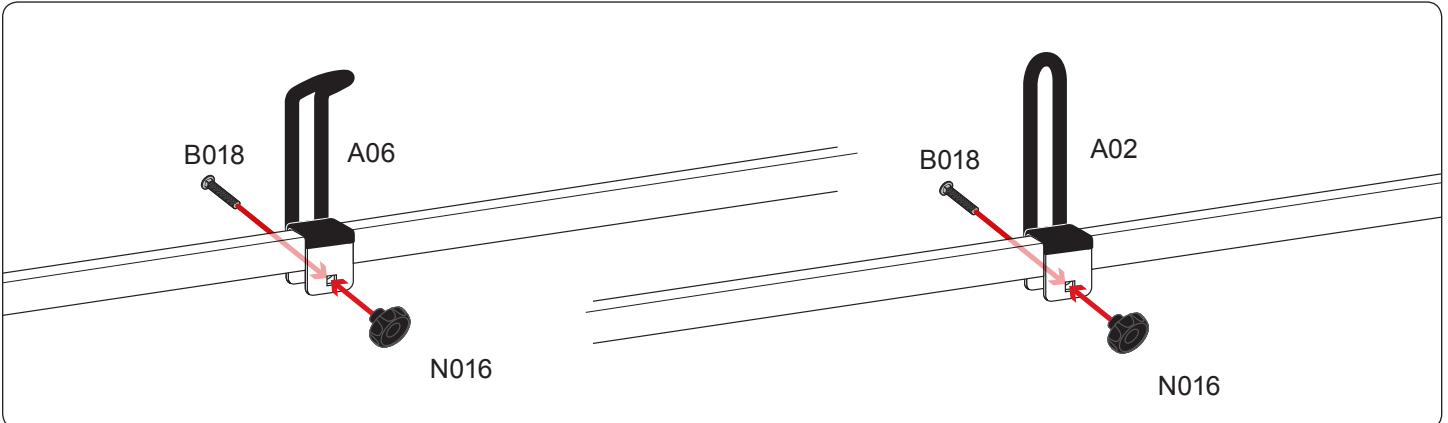

Warehouse Use Only

Part #	QUANTITY
D015	1
D111	1
G206	4
H33W	4
A500-45W	2
BG037	2
A02	1
A06	1
A69	1

Part #:	H1702W
Dimensions:	8" X 8" X 46" (Telescopic)
Weight:	???

PRODUCT INFO

Part #: H1702W
System: H1 Series
Material: Steel
Fitment: Ford Transit Connect 2014-On
Color: White

REQUIRED TOOLS

Power Tool With Phillips Head

1/2" Wrench

PART #	DESCRIPTION	QTY	ITEM ITEM NOT DRAWN TO SCALE
W008	5/16" X 3/4" WASHER	8	
W022	5/16" LOCK WASHER	4	
B018	1 3/4" X 5/16" CARRIAGE BOLT	2	
B201	TAP SCREW	8	
B068	5/16" X 1 3/4" HEX BOLT	4	
N002	5/16" NUT	4	
N016	5/16" PLASTIC KNOB	2	
H33	H1 MOUNTING BASE	4	
A500-45	2" X 1" X 45" CROSS BAR	2	
G206	RUBBER SEAT 6"	4	
A02	LADDER GUIDE	1	
A06	LADDER STOPPER	1	
A69	EZ-VELCRO STRAP	1	
BG037	PLASTIC BAR GUARD 37"	2	

EZ-Velcro Strap

Directions

RUBBER BAR GUARDS

- Press the rubber bar guard into the channels of cross bars
- Leave 4" on each end

Vantech provides the best in truck and commercial van equipment.