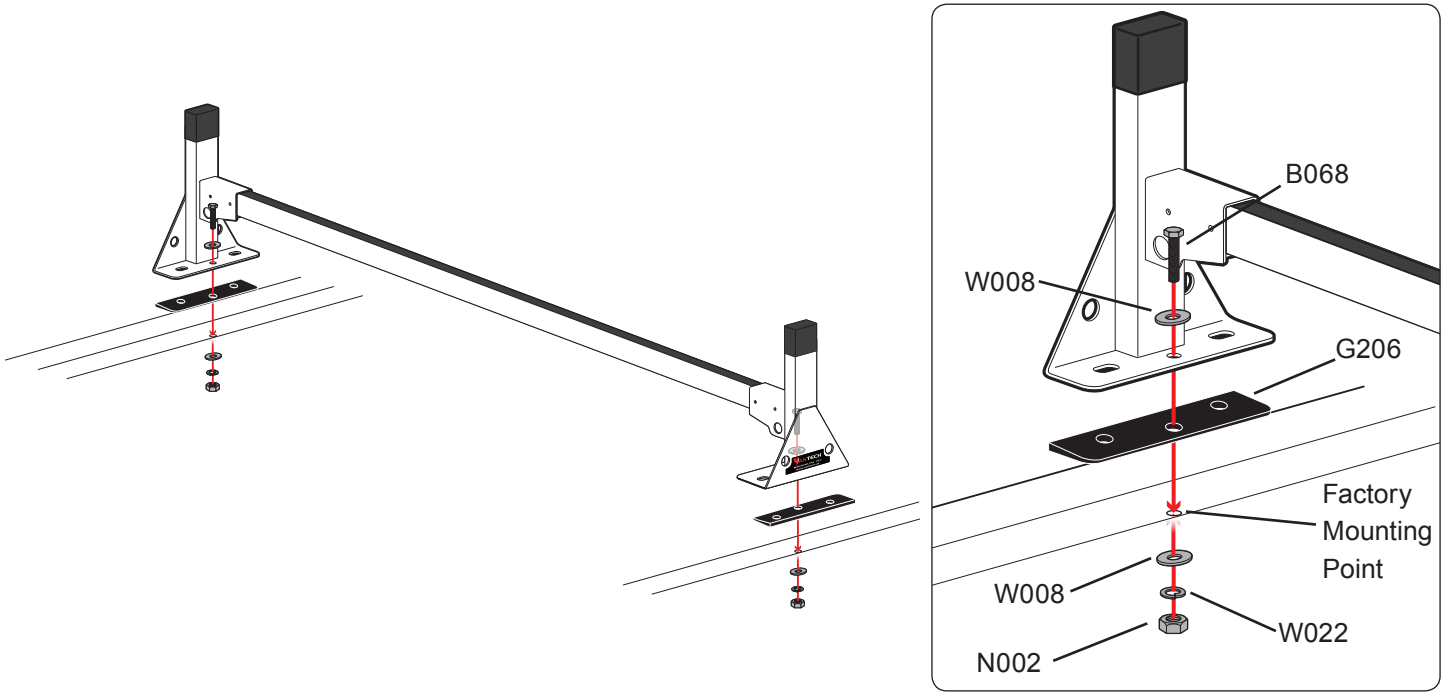

Warehouse Use Only

Part #	QUANTITY
D015	1
D111	1
G206	4
H33W	4
A500-45W	2
BG037	2
A02	1
A06	1
A69	1

Part #:	H1702W
Dimensions:	8" X 8" X 46" (Telescopic)
Weight:	???

PRODUCT INFO

Part #: H1702W
System: H1 Series
Material: Steel
Fitment: Ford Transit Connect 2014-On
Color: White

EZ-Velcro Strap

Directions

RUBBER BAR GUARDS

- Press the rubber bar guard into the channels of cross bars
- Leave 4" on each end

Vantech provides the best in truck and commercial van equipment.