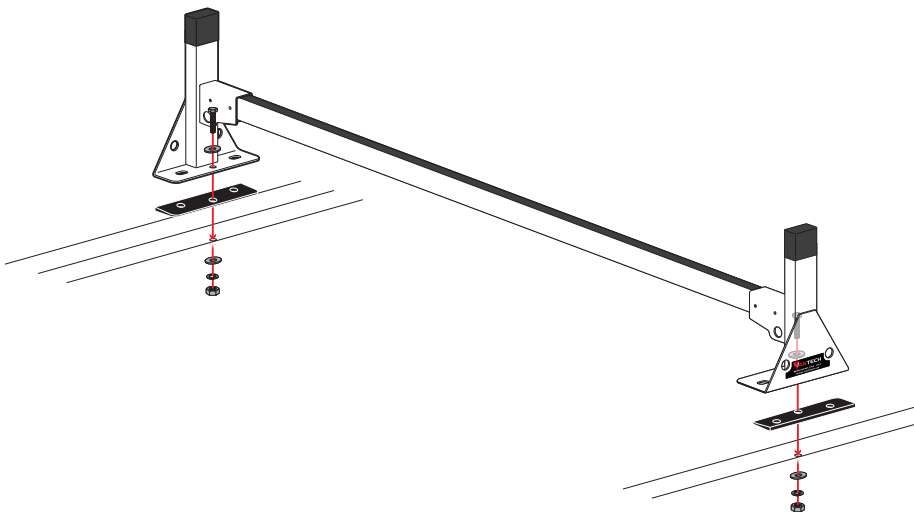

Warehouse Use Only

Part #	QUANTITY
D015	1
D111	1
G206	4
H33B	4
A500-45B	2
BG037	2
A02	1
A06	1
A69	1

Part #:	H1702B
Dimensions:	8" X 8" X 46" (Telescopic)
Weight:	???

PRODUCT INFO

Part #: H1702B
System: H1 Series
Material: Steel
Fitment: Ford Transit Connect 2014-On
Color: Black

EZ-Velcro Strap

Directions

RUBBER BAR GUARDS

- Press the rubber bar guard into the channels of cross bars
- Leave 4" on each end

Vantech provides the best in truck and commercial van equipment.