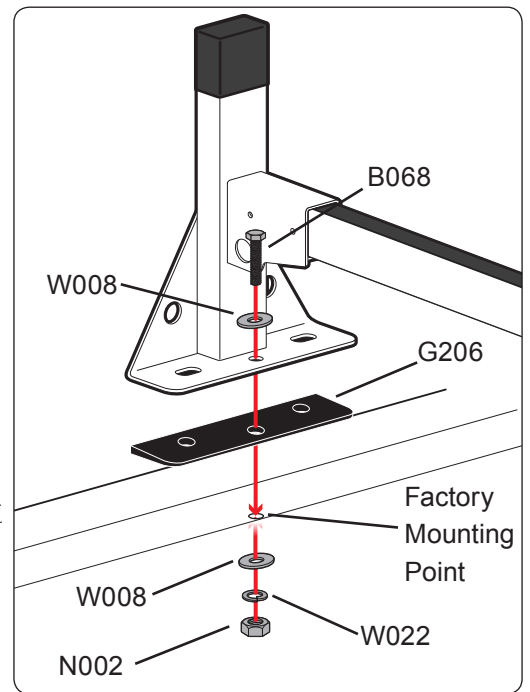

Warehouse Use Only

Part #	QUANTITY
D015	1
D111	1
G206	4
H33B	4
A500-45B	2
BG037	2
A02	1
A06	1
A69	1

Part #:	H1702B
Dimensions:	8" X 8" X 46" (Telescopic)
Weight:	???

PRODUCT INFO

Part #: H1702B
System: H1 Series
Material: Steel
Fitment: Ford Transit Connect 2014-On
Color: Black

REQUIRED TOOLS

Power Tool With Phillips Head

1/2" Wrench

PART #	DESCRIPTION	QTY	ITEM ITEM NOT DRAWN TO SCALE
W008	5/16" X 3/4" WASHER	8	
W022	5/16" LOCK WASHER	4	
B018	1 3/4" X 5/16" CARRIAGE BOLT	2	
B201	TAP SCREW	8	
B068	5/16" X 1 3/4" HEX BOLT	4	
N002	5/16" NUT	4	
N016	5/16" PLASTIC KNOB	2	
H33	H1 MOUNTING BASE	4	
A500-45	2" X 1" X 45" CROSS BAR	2	
G206	RUBBER SEAT 6"	4	
A02	LADDER GUIDE	1	
A06	LADDER STOPPER	1	
A69	EZ-VELCRO STRAP	1	
BG037	PLASTIC BAR GUARD 37"	2	

EZ-Velcro Strap

Directions

RUBBER BAR GUARDS

- Press the rubber bar guard into the channels of cross bars
- Leave 4" on each end

Vantech provides the best in truck and commercial van equipment.