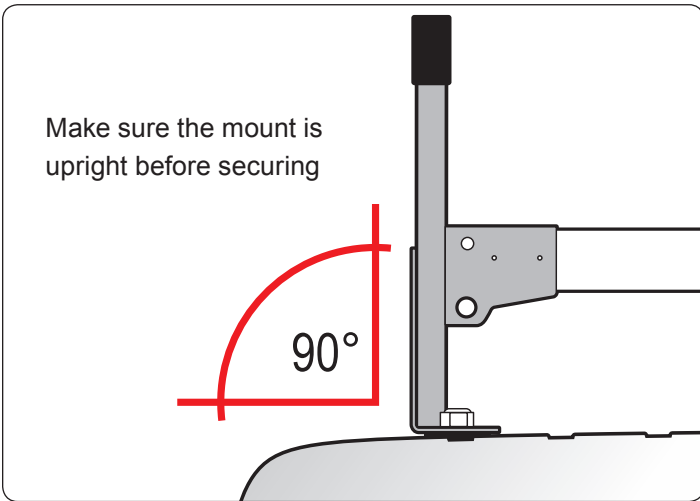

EZ-Velcro Strap

Directions

RUBBER BAR GUARDS

- Press the rubber bar guard into the channels of cross bars
- Leave 4" on each end

Vantech provides the best in truck and commercial van equipment.