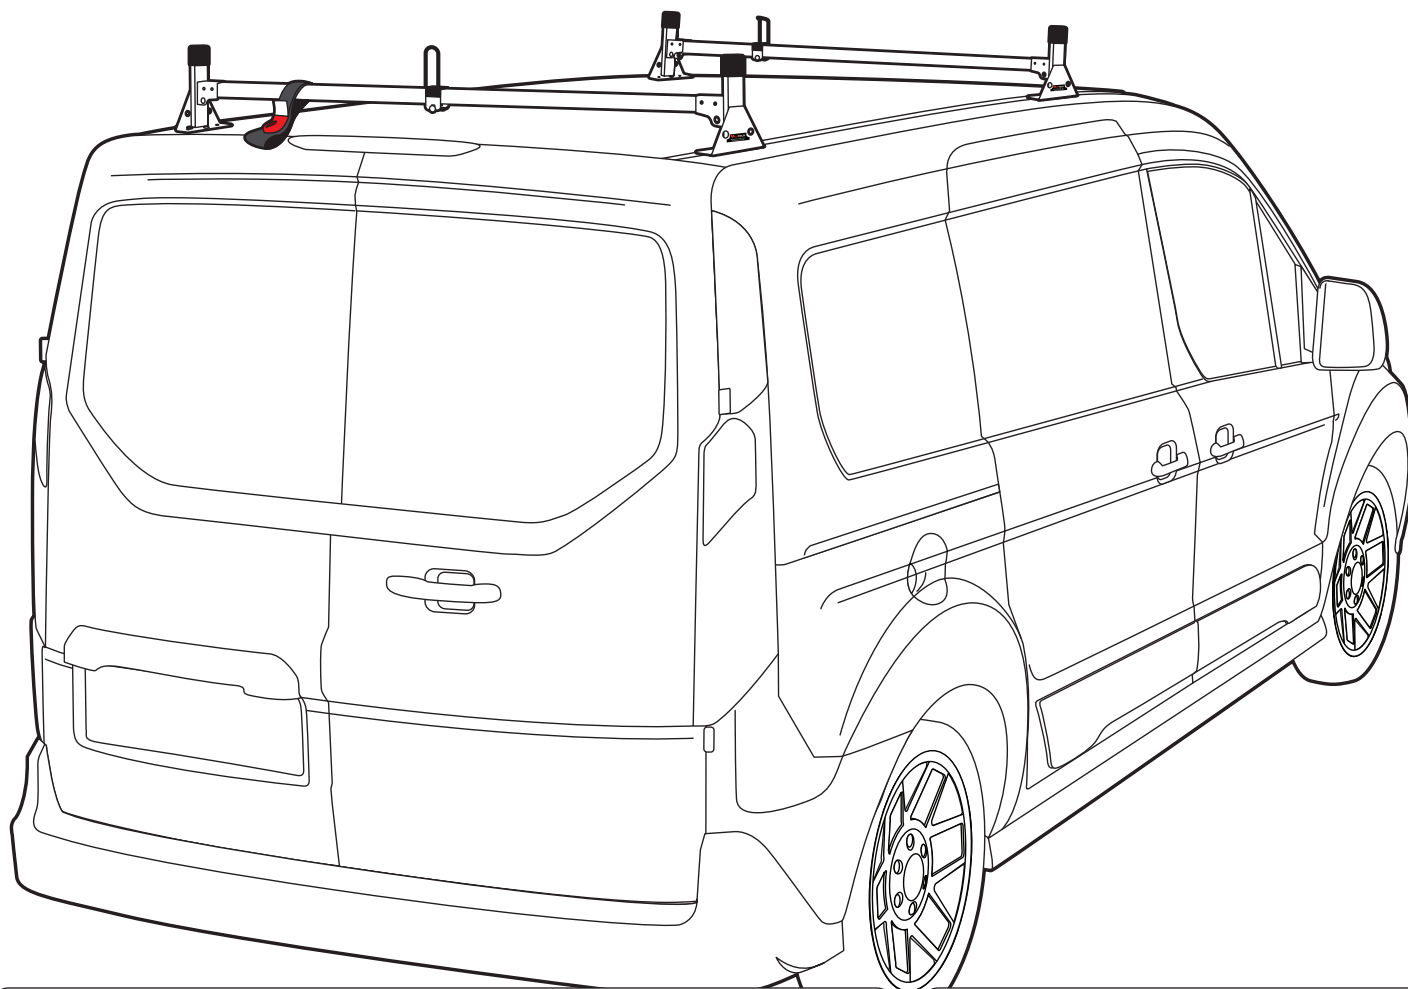

Warehouse Use Only

Part #	QUANTITY
D015	1
D111	1
G206	4
H33B	4
A500-45B	2
BG037	2
A02	1
A06	1
A69	1

Part #:	H1702B
Dimensions:	8" X 8" X 46" (Telescopic)
Weight:	???

PRODUCT INFO

Part #: H1702B
System: H1 Series
Material: Steel
Fitment: Ford Transit Connect 2014-On
Color: Black

REQUIRED TOOLS

Power Tool With Phillips Head

1/2" Wrench

PART #	DESCRIPTION	QTY	ITEM ITEM NOT DRAWN TO SCALE
W008	5/16" X 3/4" WASHER	8	
W022	5/16" LOCK WASHER	4	
B018	1 3/4" X 5/16" CARRIAGE BOLT	2	
B201	TAP SCREW	8	
B068	5/16" X 1 3/4" HEX BOLT	4	
N002	5/16" NUT	4	
N016	5/16" PLASTIC KNOB	2	
H33	H1 MOUNTING BASE	4	
A500-45	2" X 1" X 45" CROSS BAR	2	
G206	RUBBER SEAT 6"	4	
A02	LADDER GUIDE	1	
A06	LADDER STOPPER	1	
A69	EZ-VELCRO STRAP	1	
BG037	PLASTIC BAR GUARD 37"	2	

EZ-Velcro Strap

Directions

RUBBER BAR GUARDS

- Press the rubber bar guard into the channels of cross bars
- Leave 4" on each end

Vantech provides the best in truck and commercial van equipment.