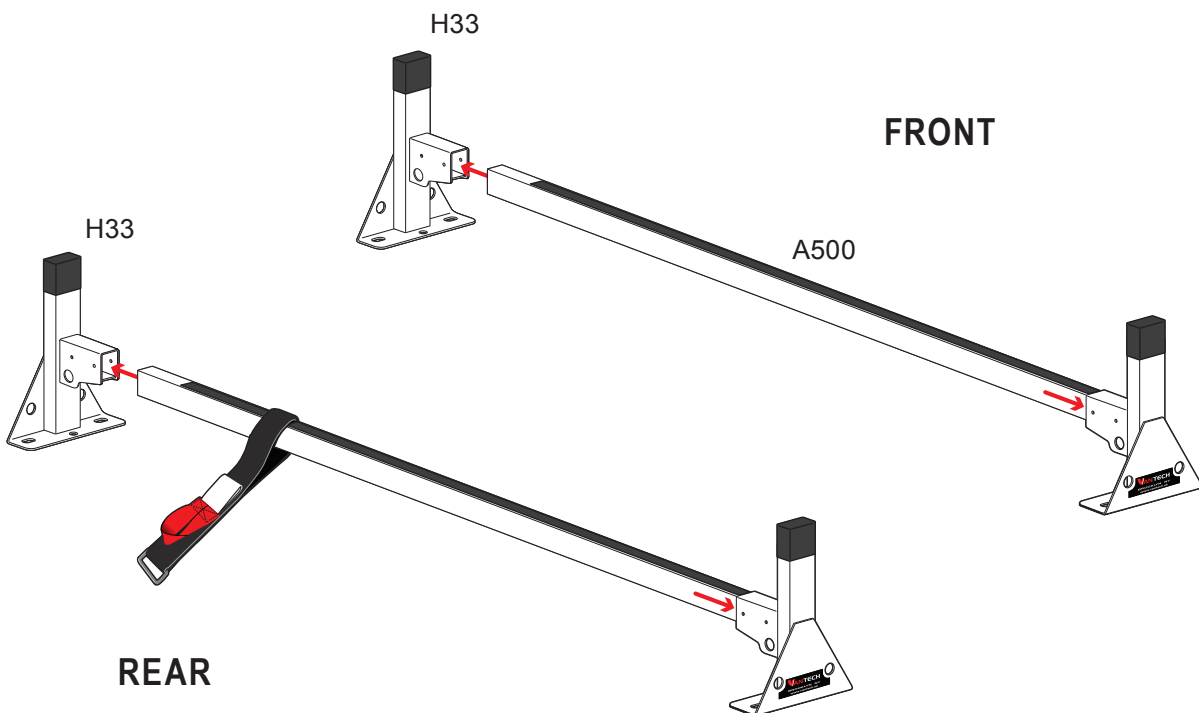

Warehouse Use Only

Part #	QUANTITY
D015	1
D111	1
G206	4
H33B	4
A500-45B	2
BG037	2
A02	1
A06	1
A69	1

Part #:	H1702B
Dimensions:	8" X 8" X 46" (Telescopic)
Weight:	???

PRODUCT INFO

Part #: H1702B
System: H1 Series
Material: Steel
Fitment: Ford Transit Connect 2014-On
Color: Black

EZ-Velcro Strap

Directions

RUBBER BAR GUARDS

- Press the rubber bar guard into the channels of cross bars
- Leave 4" on each end

Vantech provides the best in truck and commercial van equipment.