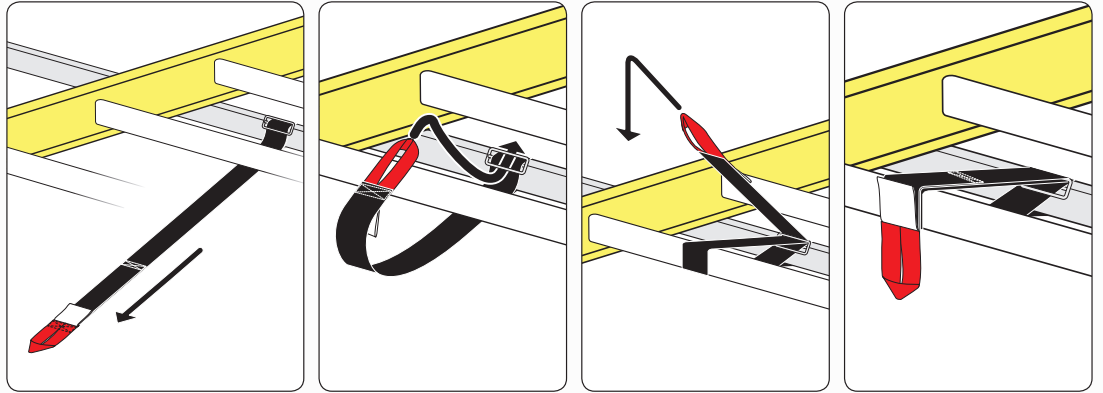

Warehouse Use Only

Part #	QUANTITY
D015	1
D111	1
G206	4
H33B	4
A500-45B	2
BG037	2
A02	1
A06	1
A69	1

Part #:	H1702B
Dimensions:	8" X 8" X 46" (Telescopic)
Weight:	???

PRODUCT INFO

Part #: H1702B
System: H1 Series
Material: Steel
Fitment: Ford Transit Connect 2014-On
Color: Black

REQUIRED TOOLS

Power Tool With Phillips Head

1/2" Wrench

PART #	DESCRIPTION	QTY	ITEM ITEM NOT DRAWN TO SCALE
W008	5/16" X 3/4" WASHER	8	
W022	5/16" LOCK WASHER	4	
B018	1 3/4" X 5/16" CARRIAGE BOLT	2	
B201	TAP SCREW	8	
B068	5/16" X 1 3/4" HEX BOLT	4	
N002	5/16" NUT	4	
N016	5/16" PLASTIC KNOB	2	
H33	H1 MOUNTING BASE	4	
A500-45	2" X 1" X 45" CROSS BAR	2	
G206	RUBBER SEAT 6"	4	
A02	LADDER GUIDE	1	
A06	LADDER STOPPER	1	
A69	EZ-VELCRO STRAP	1	
BG037	PLASTIC BAR GUARD 37"	2	

EZ-Velcro Strap

Directions

RUBBER BAR GUARDS

- Press the rubber bar guard into the channels of cross bars
- Leave 4" on each end

Vantech provides the best in truck and commercial van equipment.