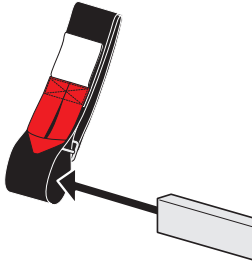

Warehouse Use Only

Part #	QUANTITY
D015	1
D111	1
G206	4
H33B	4
A500-45B	2
BG037	2
A02	1
A06	1
A69	1

Part #:	H1702B
Dimensions:	8" X 8" X 46" (Telescopic)
Weight:	???

PRODUCT INFO

Part #: H1702B
System: H1 Series
Material: Steel
Fitment: Ford Transit Connect 2014-On
Color: Black

REQUIRED TOOLS

Power Tool With Phillips Head

1/2" Wrench

PART #	DESCRIPTION	QTY	ITEM ITEM NOT DRAWN TO SCALE
W008	5/16" X 3/4" WASHER	8	
W022	5/16" LOCK WASHER	4	
B018	1 3/4" X 5/16" CARRIAGE BOLT	2	
B201	TAP SCREW	8	
B068	5/16" X 1 3/4" HEX BOLT	4	
N002	5/16" NUT	4	
N016	5/16" PLASTIC KNOB	2	
H33	H1 MOUNTING BASE	4	
A500-45	2" X 1" X 45" CROSS BAR	2	
G206	RUBBER SEAT 6"	4	
A02	LADDER GUIDE	1	
A06	LADDER STOPPER	1	
A69	EZ-VELCRO STRAP	1	
BG037	PLASTIC BAR GUARD 37"	2	

EZ-Velcro Strap

Directions

RUBBER BAR GUARDS

- Press the rubber bar guard into the channels of cross bars
- Leave 4" on each end

Vantech provides the best in truck and commercial van equipment.