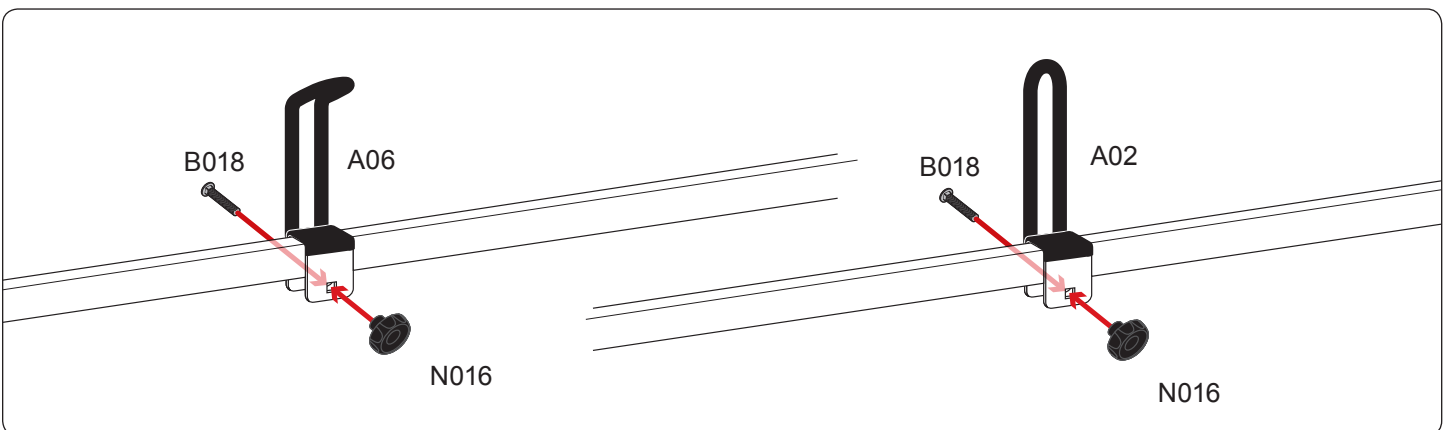

Warehouse Use Only

Part #	QUANTITY
D015	1
D111	1
G206	4
H33B	4
A500-45B	2
BG037	2
A02	1
A06	1
A69	1

Part #:	H1702B
Dimensions:	8" X 8" X 46" (Telescopic)
Weight:	???

PRODUCT INFO

Part #: H1702B
System: H1 Series
Material: Steel
Fitment: Ford Transit Connect 2014-On
Color: Black

REQUIRED TOOLS

Power Tool With Phillips Head

1/2" Wrench

PART #	DESCRIPTION	QTY	ITEM ITEM NOT DRAWN TO SCALE
W008	5/16" X 3/4" WASHER	8	
W022	5/16" LOCK WASHER	4	
B018	1 3/4" X 5/16" CARRIAGE BOLT	2	
B201	TAP SCREW	8	
B068	5/16" X 1 3/4" HEX BOLT	4	
N002	5/16" NUT	4	
N016	5/16" PLASTIC KNOB	2	
H33	H1 MOUNTING BASE	4	
A500-45	2" X 1" X 45" CROSS BAR	2	
G206	RUBBER SEAT 6"	4	
A02	LADDER GUIDE	1	
A06	LADDER STOPPER	1	
A69	EZ-VELCRO STRAP	1	
BG037	PLASTIC BAR GUARD 37"	2	

EZ-Velcro Strap

Directions

RUBBER BAR GUARDS

- Press the rubber bar guard into the channels of cross bars
- Leave 4" on each end

Vantech provides the best in truck and commercial van equipment.