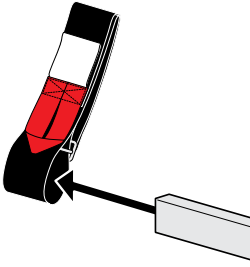

REQUIRED TOOLS

Power Tool With Phillips Head

1/2" Wrench

PART #	DESCRIPTION	QTY	ITEM ITEM NOT DRAWN TO SCALE
W003	1/4" X 3/4" WASHER	8	
W021	1/4" LOCK WASHER	8	
B018	1 3/4" X 5/16" CARRIAGE BOLT	2	
B201	TAP SCREW	8	
B224	M6-25 HEX BOLT	8	
N016	5/16" PLASTIC KNOB	2	
H34	H1 MOUNTING BASE	4	
A613-45	2" X 1" X 45" CROSS BAR	2	
G206	RUBBER SEAT 2" X 6"	4	
A02	LADDER GUIDE	1	
A06	LADDER STOPPER	1	
A69	EZ-VELCRO STRAP	1	
BG537	RUBBER BAR GUARD 37"	2	

EZ-Velcro Strap

Directions

RUBBER BAR GUARDS

- Press the rubber bar guard into the channels of cross bars
- Leave 4" on each end