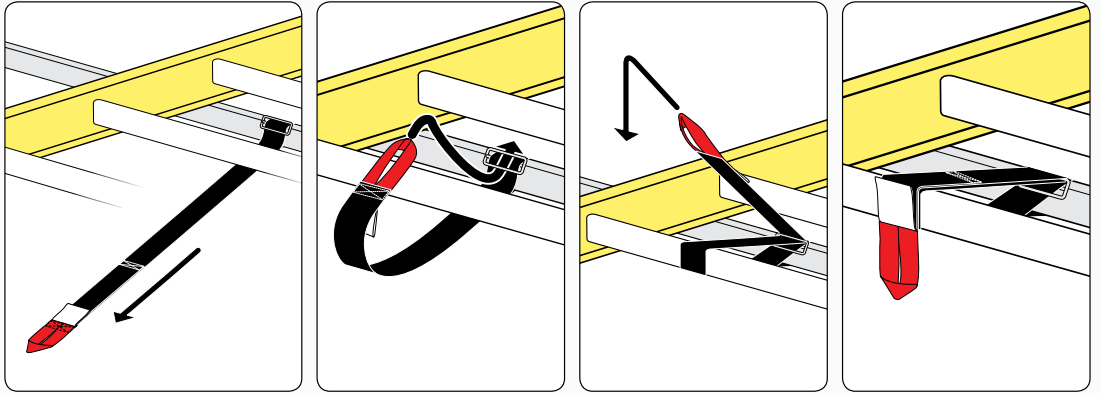

REQUIRED TOOLS

Power Tool With Phillips Head

1/2" Wrench

PART #	DESCRIPTION	QTY	ITEM ITEM NOT DRAWN TO SCALE
W003	1/4" X 3/4" WASHER	8	
W021	1/4" LOCK WASHER	8	
B018	1 3/4" X 5/16" CARRIAGE BOLT	2	
B201	TAP SCREW	8	
B224	M6-25 HEX BOLT	8	
N016	5/16" PLASTIC KNOB	2	
H34	H1 MOUNTING BASE	4	
A613-45	2" X 1" X 45" CROSS BAR	2	
G206	RUBBER SEAT 2" X 6"	4	
A02	LADDER GUIDE	1	
A06	LADDER STOPPER	1	
A69	EZ-VELCRO STRAP	1	
BG537	RUBBER BAR GUARD 37"	2	

EZ-Velcro Strap

Directions

RUBBER BAR GUARDS

- Press the rubber bar guard into the channels of cross bars
- Leave 4" on each end