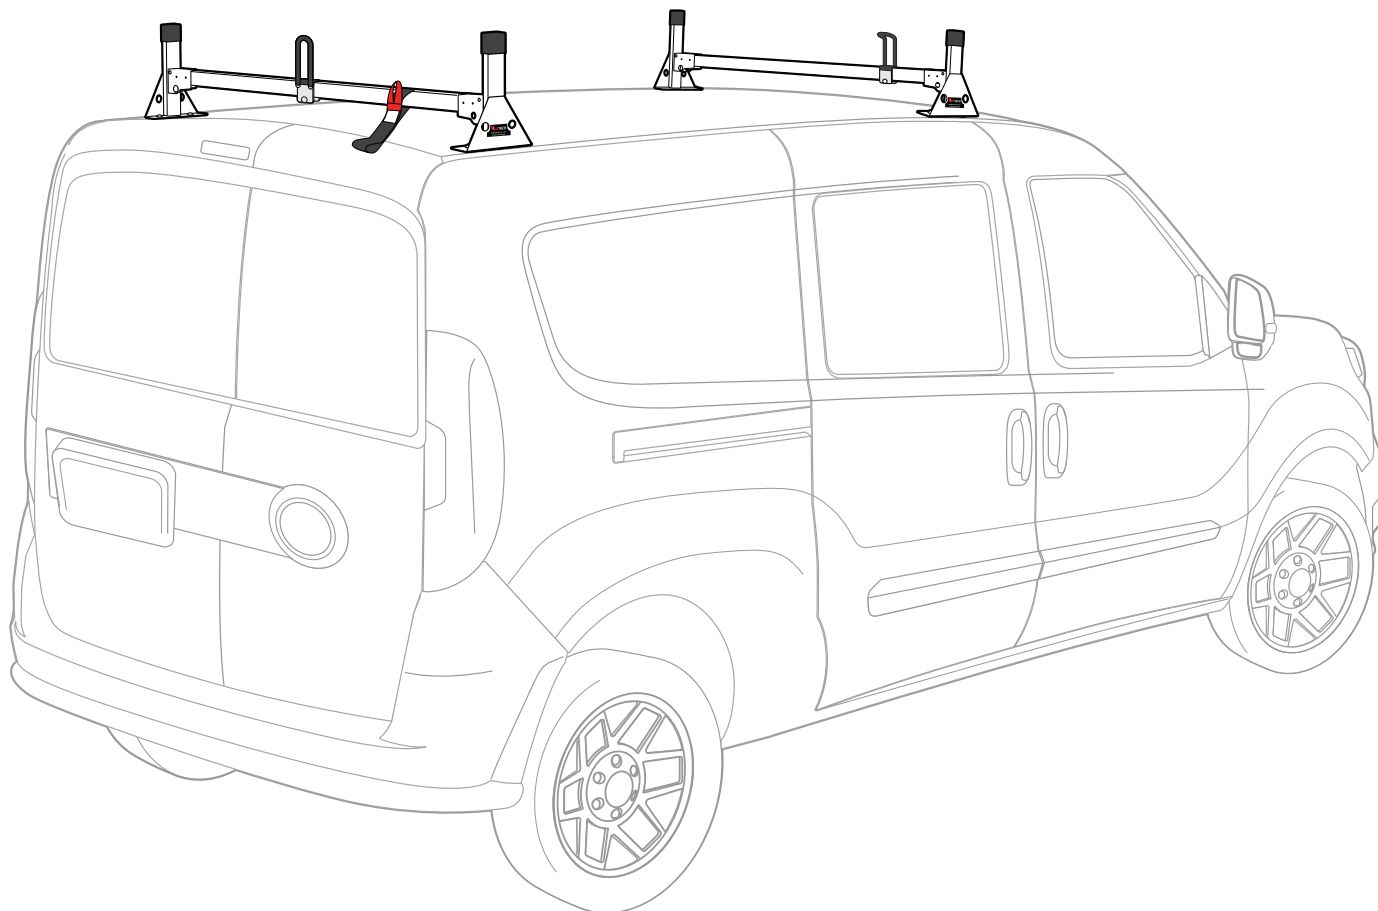

Warehouse Use Only

Part #	QUANTITY
D067	1
D109	1
G206	4
H34W	4
A613-45W	2
BG537	2
A02	1
A06	1
A69	1

Part #:	H1357W
Dimensions:	8" X 8" X 46" (Telescopic)
Weight:	???

PRODUCT INFO

Part #: H1357W
System: H1 Series
Material: Aluminum
Fitment: Ram ProMaster City 2015-On
Color: White

REQUIRED TOOLS

Power Tool With Phillips Head

1/2" Wrench

PART #	DESCRIPTION	QTY	ITEM ITEM NOT DRAWN TO SCALE
W003	1/4" X 3/4" WASHER	8	
W021	1/4" LOCK WASHER	8	
B018	1 3/4" X 5/16" CARRIAGE BOLT	2	
B201	TAP SCREW	8	
B224	M6-25 HEX BOLT	8	
N016	5/16" PLASTIC KNOB	2	
H34	H1 MOUNTING BASE	4	
A613-45	2" X 1" X 45" CROSS BAR	2	
G206	RUBBER SEAT 2" X 6"	4	
A02	LADDER GUIDE	1	
A06	LADDER STOPPER	1	
A69	EZ-VELCRO STRAP	1	
BG537	RUBBER BAR GUARD 37"	2	

EZ-Velcro Strap

Directions

RUBBER BAR GUARDS

- Press the rubber bar guard into the channels of cross bars
- Leave 4" on each end