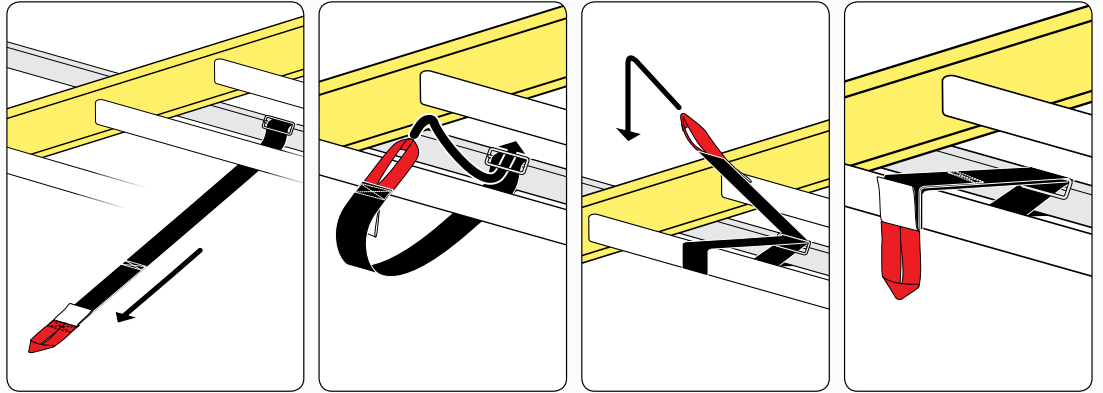

Directions