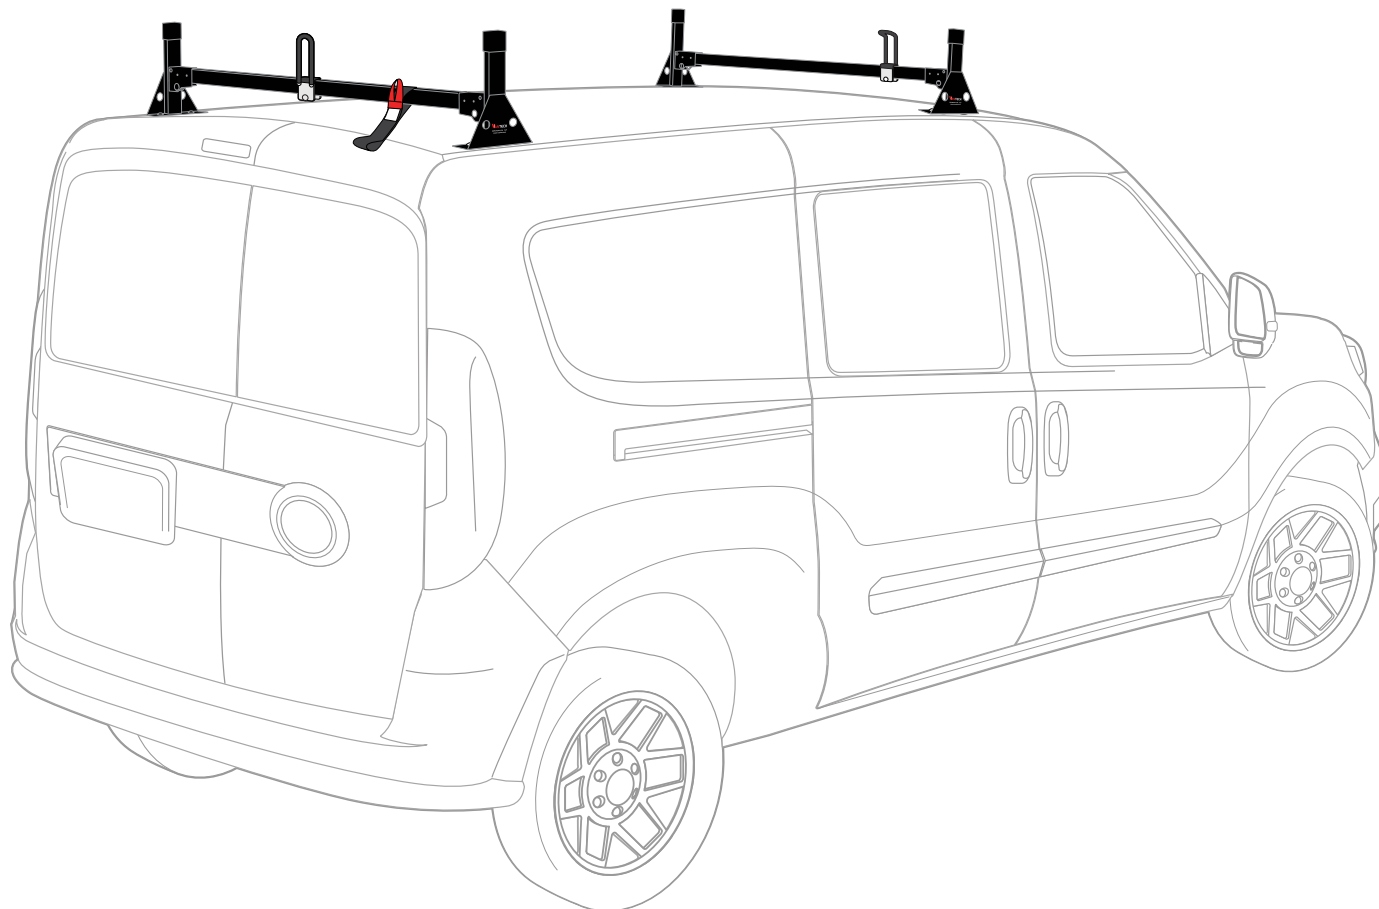

# Warehouse Use Only

---

Part #	QUANTITY
D067	1
D109	1
G206	4
H34B	4
A613-45B	2
BG537	2
A02	1
A06	1
A69	1

Part #:	H1357B
Dimensions:	8" X 8" X 46" (Telescopic)
Weight:	???

## PRODUCT INFO

---

Part #: H1357B  
System: H1 Series  
Material: Aluminum  
Fitment: Ram ProMaster City 2015-On  
Color: Black

## REQUIRED TOOLS

---

Power Tool With Phillips Head

1/2" Wrench

PART #	DESCRIPTION	QTY	ITEM ITEM NOT DRAWN TO SCALE
W003	1/4" X 3/4" WASHER	8	
W021	1/4" LOCK WASHER	8	
B018	1 3/4" X 5/16" CARRIAGE BOLT	2	
B201	TAP SCREW	8	
B224	M6-25 HEX BOLT	8	
N016	5/16" PLASTIC KNOB	2	
H34	H1 MOUNTING BASE	4	
A613-45	2" X 1" X 45" CROSS BAR	2	
G206	RUBBER SEAT 2" X 6"	4	
A02	LADDER GUIDE	1	
A06	LADDER STOPPER	1	
A69	EZ-VELCRO STRAP	1	
BG537	RUBBER BAR GUARD 37"	2	

### EZ-Velcro Strap