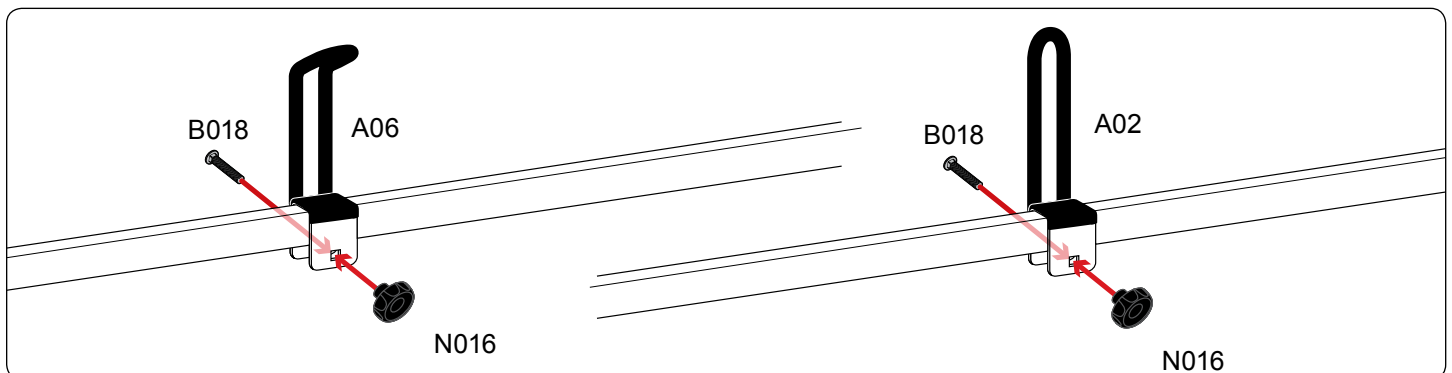

Check out the collection of commercial van equipment we offer.