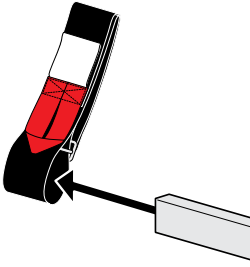

## REQUIRED TOOLS

---

Power Tool With Phillips Head

1/2" Wrench

PART #	DESCRIPTION	QTY	ITEM ITEM NOT DRAWN TO SCALE
W003	1/4" X 3/4" WASHER	8	
W021	1/4" LOCK WASHER	8	
B018	1 3/4" X 5/16" CARRIAGE BOLT	2	
B201	TAP SCREW	8	
B224	M6-25 HEX BOLT	8	
N016	5/16" PLASTIC KNOB	2	
H34	H1 MOUNTING BASE	4	
A613-45	2" X 1" X 45" CROSS BAR	2	
G206	RUBBER SEAT 2" X 6"	4	
A02	LADDER GUIDE	1	
A06	LADDER STOPPER	1	
A69	EZ-VELCRO STRAP	1	
BG537	RUBBER BAR GUARD 37"	2	

### EZ-Velcro Strap