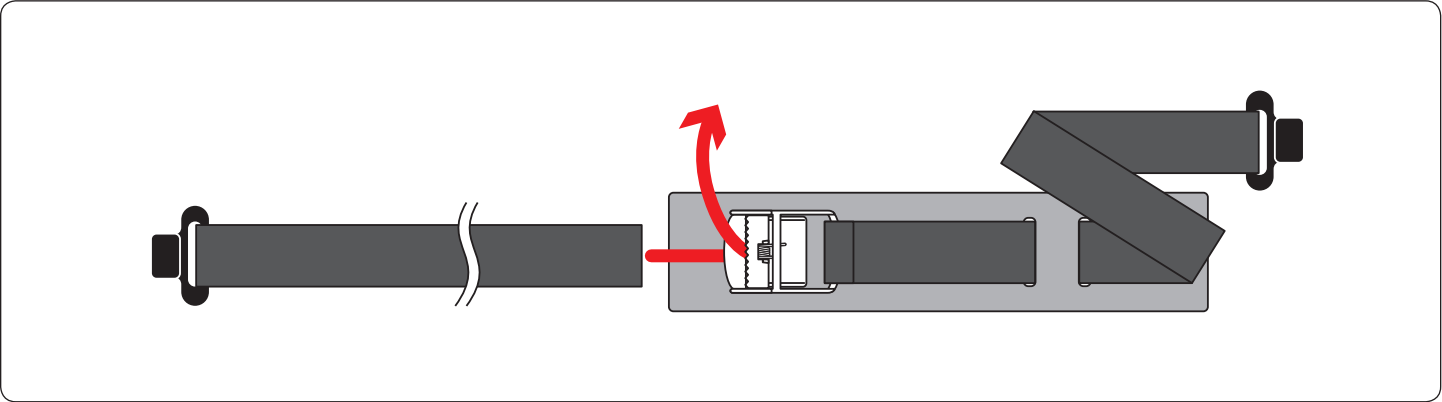

PART#	DESCRIPTION	QTY	ITEM <small>items not drawn to scale</small>
S012	2" DOUBLE SLIDER 1/4" (2 13/16" BOLT TO BOLT)	4	
N026	1/4" KNOB	8	
KY001	KAYAK HOLDER MOUNT	4	
KY011	STRAP1	2	
KY012	STRAP2	2	

Place your Kayak onto the Kayak holder then hook the ends of the strap to the ends of the mount and tighten straps.