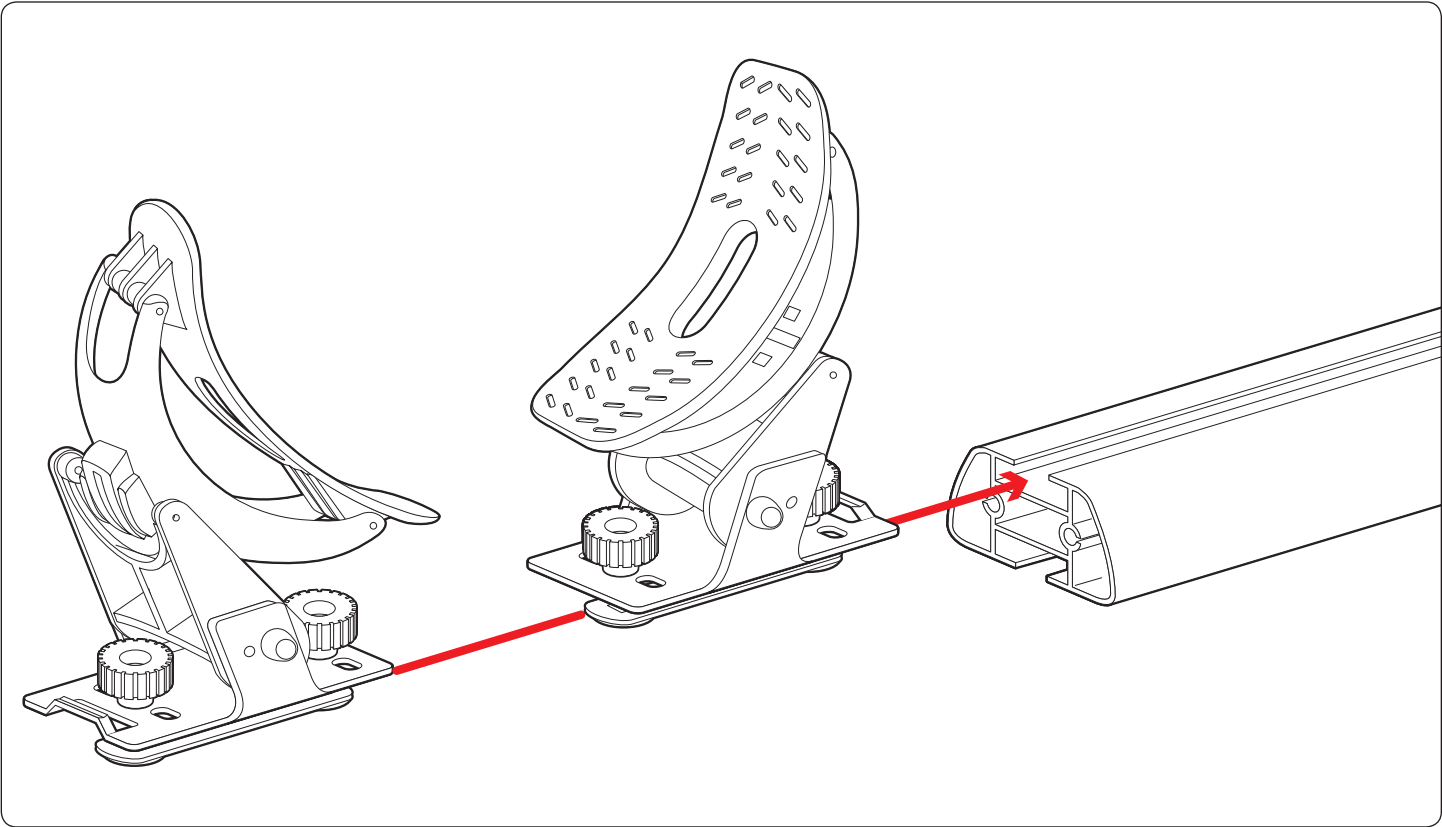

PART#	DESCRIPTION	QTY	ITEM <small>items not drawn to scale</small>
S012	2" DOUBLE SLIDER 1/4" (2 13/16" BOLT TO BOLT)	4	
N026	1/4" KNOB	8	
KY001	KAYAK HOLDER MOUNT	4	
KY011	STRAP1	2	
KY012	STRAP2	2	

Place your Kayak onto the Kayak holder then hook the ends of the strap to the ends of the mount and tighten straps.