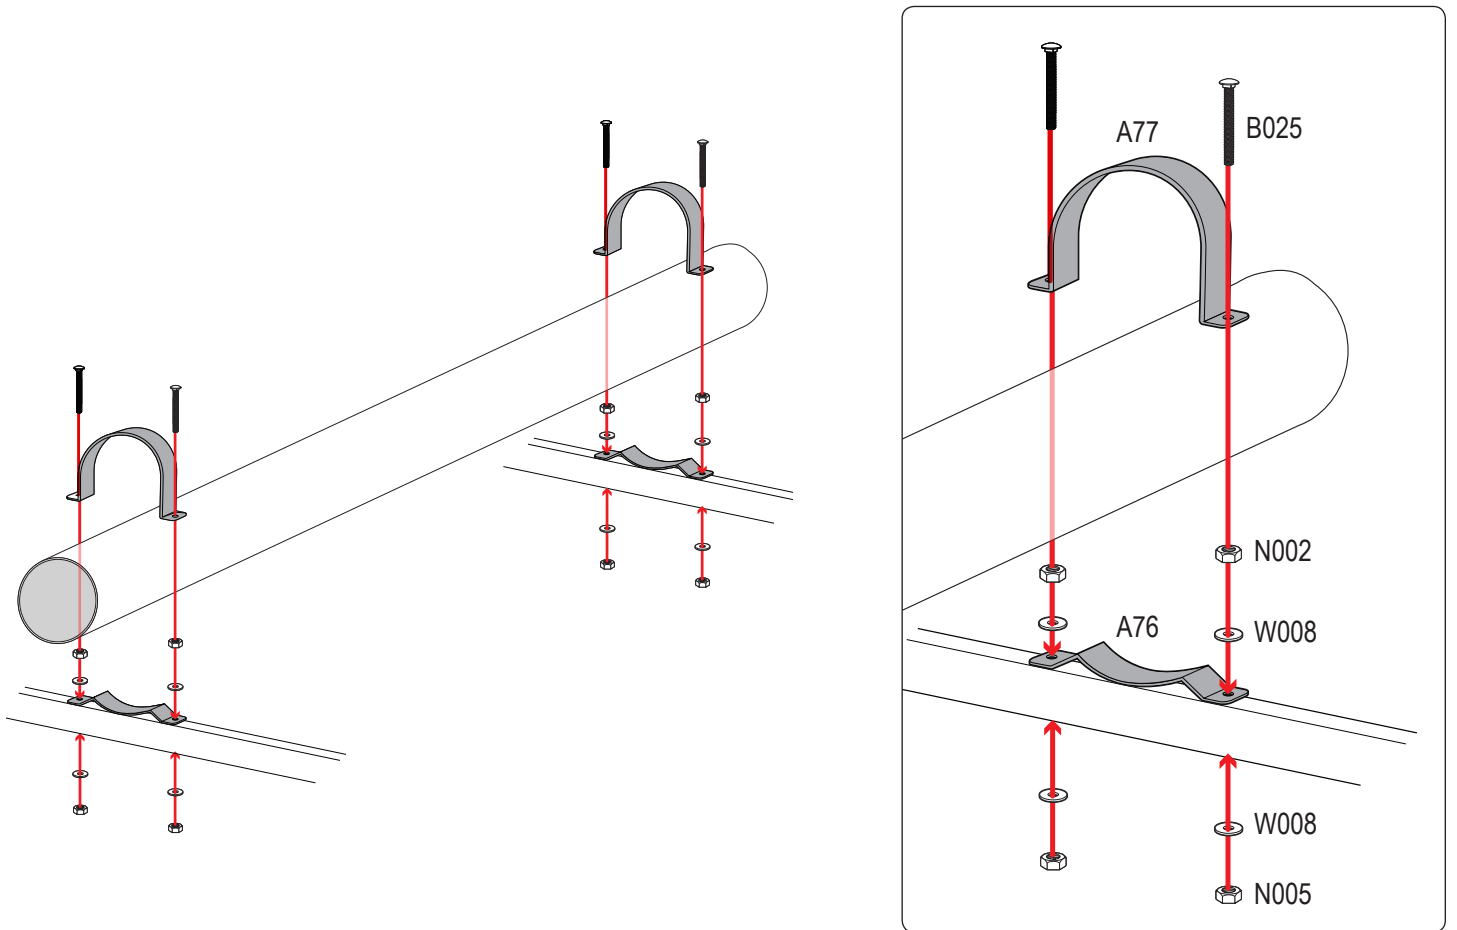

5/16" Drill Bit