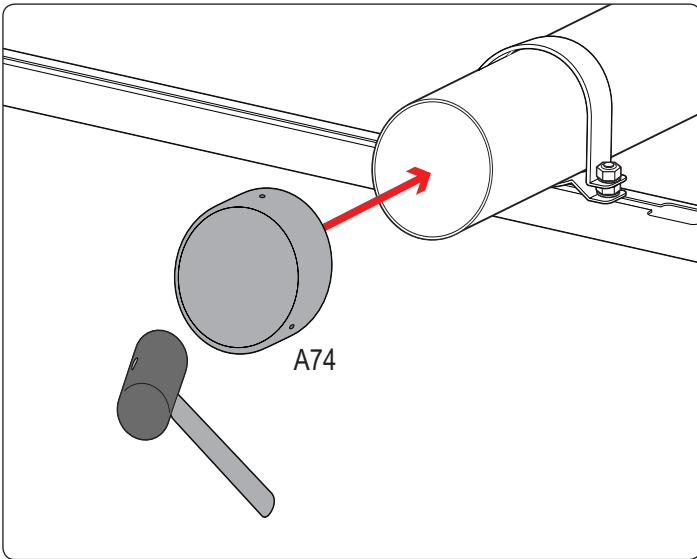

Use a rubber mallet to prevent damage to conduit cap Front