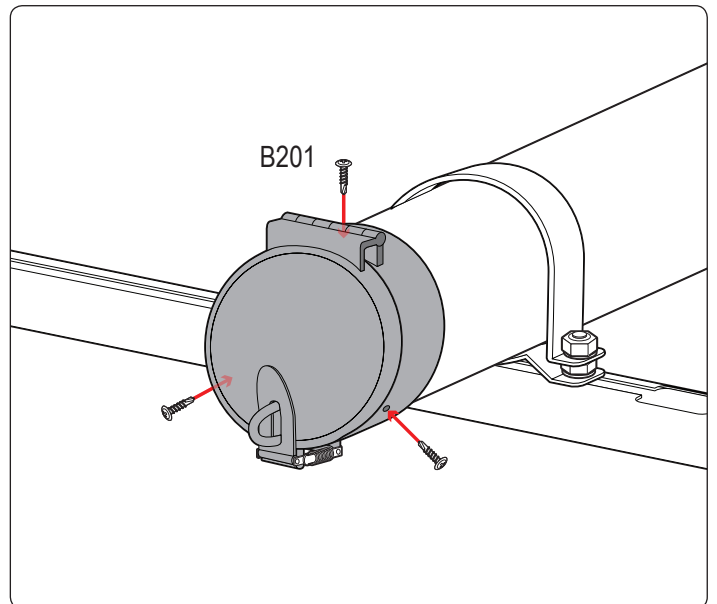

Use a rubber mallet to prevent damage to conduit hatch Rear