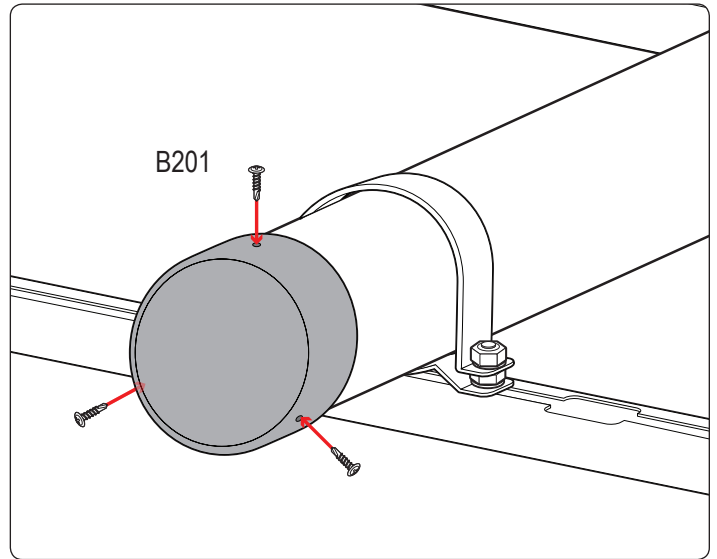

Use a rubber mallet to prevent damage to conduit cap Front