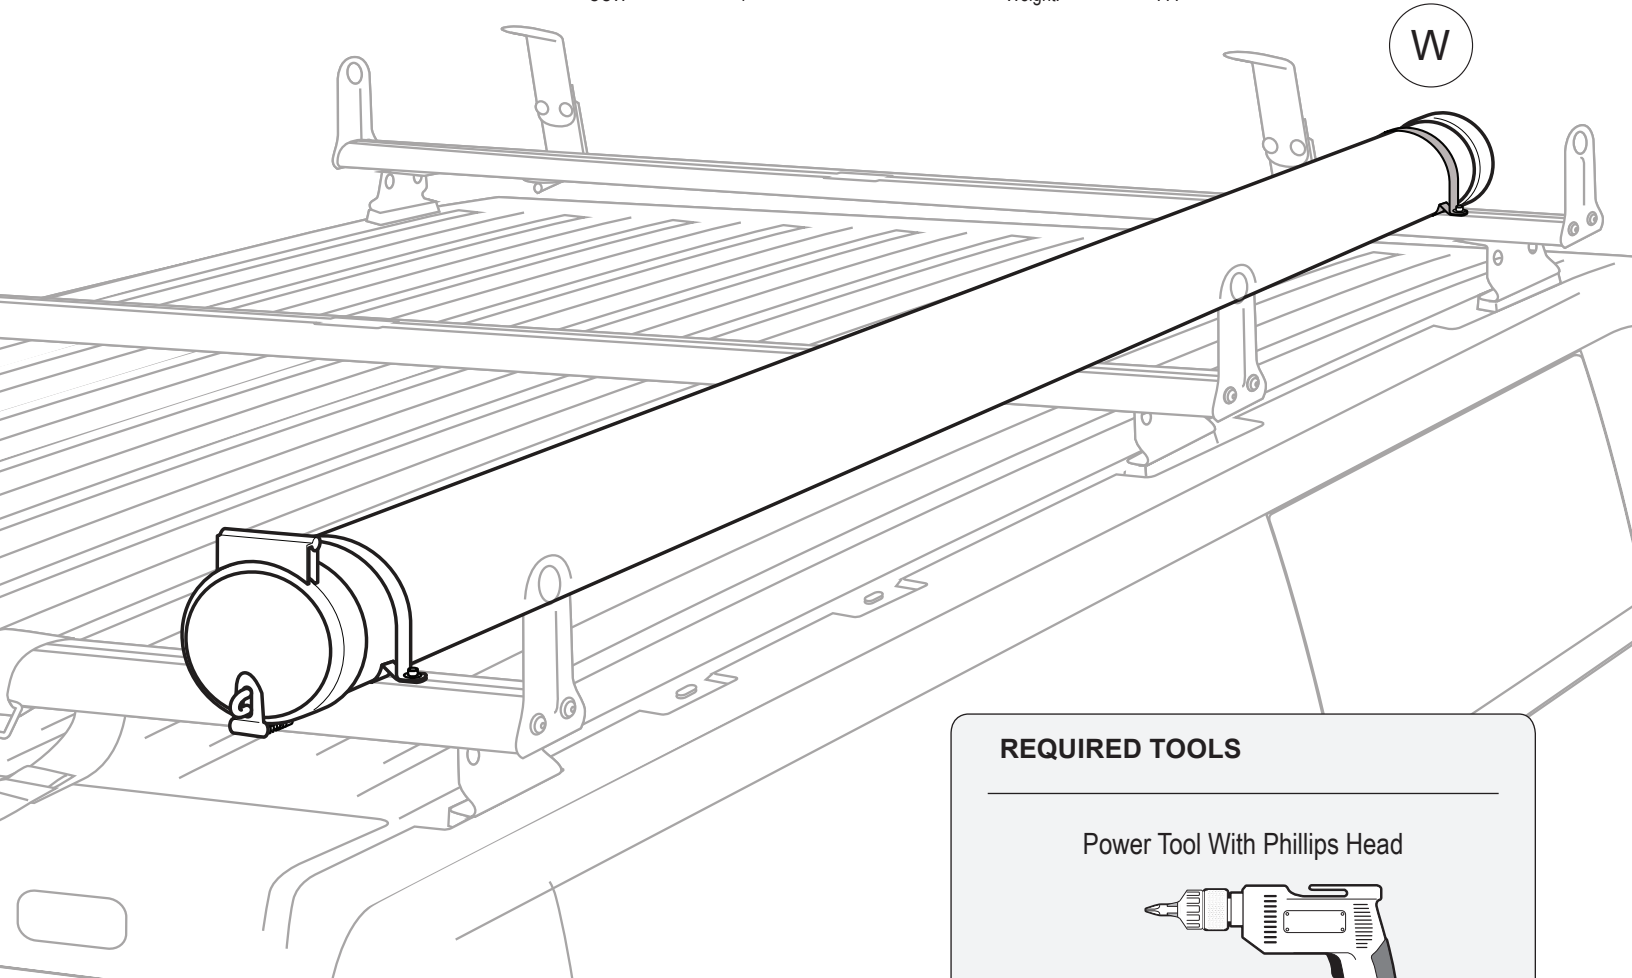

Part #	QUANTITY
D132	1
CCW	1

Part #:	A35W
Dimensions:	8" X 6" X 12"
Weight:	???

### PRODUCT INFO

Part #: A35W  
 Material: Aluminum  
 Fitment: Universal  
 Color: White

THE 6" WIDE PVC PIPE IS NOT INCLUDED.