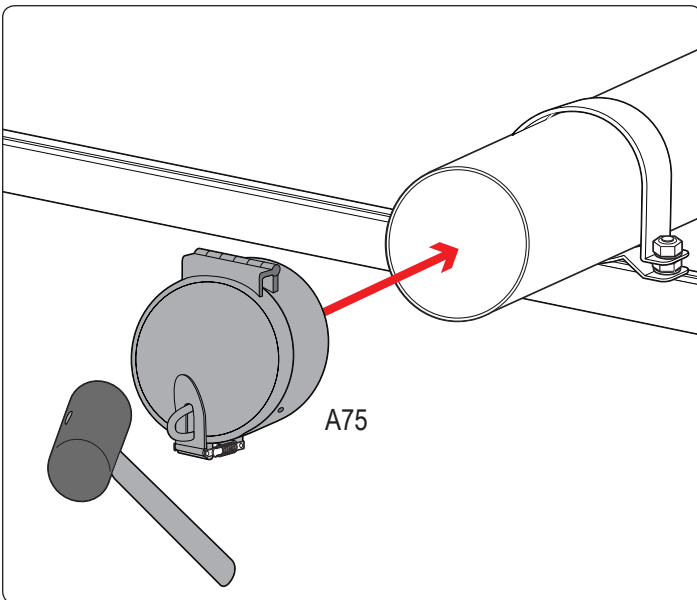

### PRODUCT INFO

Part #: A35W  
 Material: Aluminum  
 Fitment: Universal  
 Color: White

# X2

FRONT AND REAR

5/16" Drill Bit

Use a rubber mallet to prevent damage to conduit cap Front

Use a rubber mallet to prevent damage to conduit hatch Rear