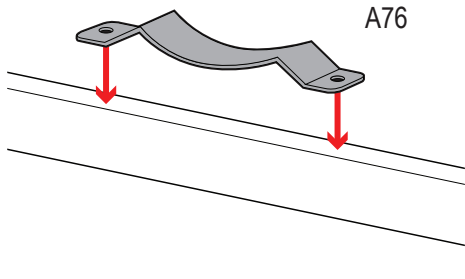

X2

FRONT AND REAR