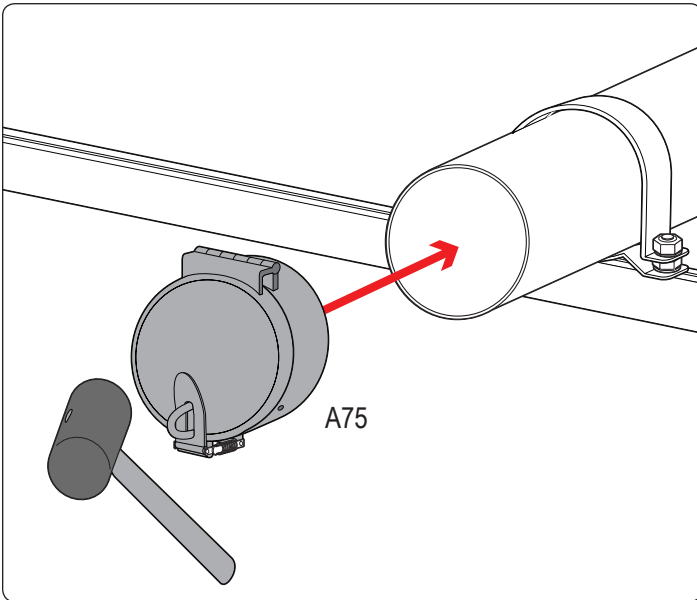

Part #	QUANTITY
D132	1
CCB	1

Part #:	A35B
Dimensions:	8" X 6" X 12"
Weight:	???

PRODUCT INFO

Part #: A35B
 Material: Aluminum
 Fitment: Universal
 Color: Black

REQUIRED TOOLS

Power Tool With Phillips Head

Power Tool With 5/16" Drill Bit

Rubber Mallet

1/2" Wrench

PART #	DESCRIPTION	QTY	ITEM ITEM NOT DRAWN TO SCALE
B201	TAP SCREW	6	
N005	5/16" NYLOC NUT	4	
N002	5/16" NUT	4	
W008	5/16" WASHER	8	
B025	5/16" X 3" CARRIAGE BOLT	4	
A74 (CC)	CONDUIT CAP	1	
A75 (CC)	CONDUIT HATCH	1	
A76 (CC)	CONDUIT BASE	2	
A77 (CC)	U BRACKET	2	

THE 6" WIDE PVC PIPE IS NOT INCLUDED.

X2

FRONT AND REAR

5/16" Drill Bit

Use a rubber mallet to prevent damage to conduit cap Front

Use a rubber mallet to prevent damage to conduit hatch Rear