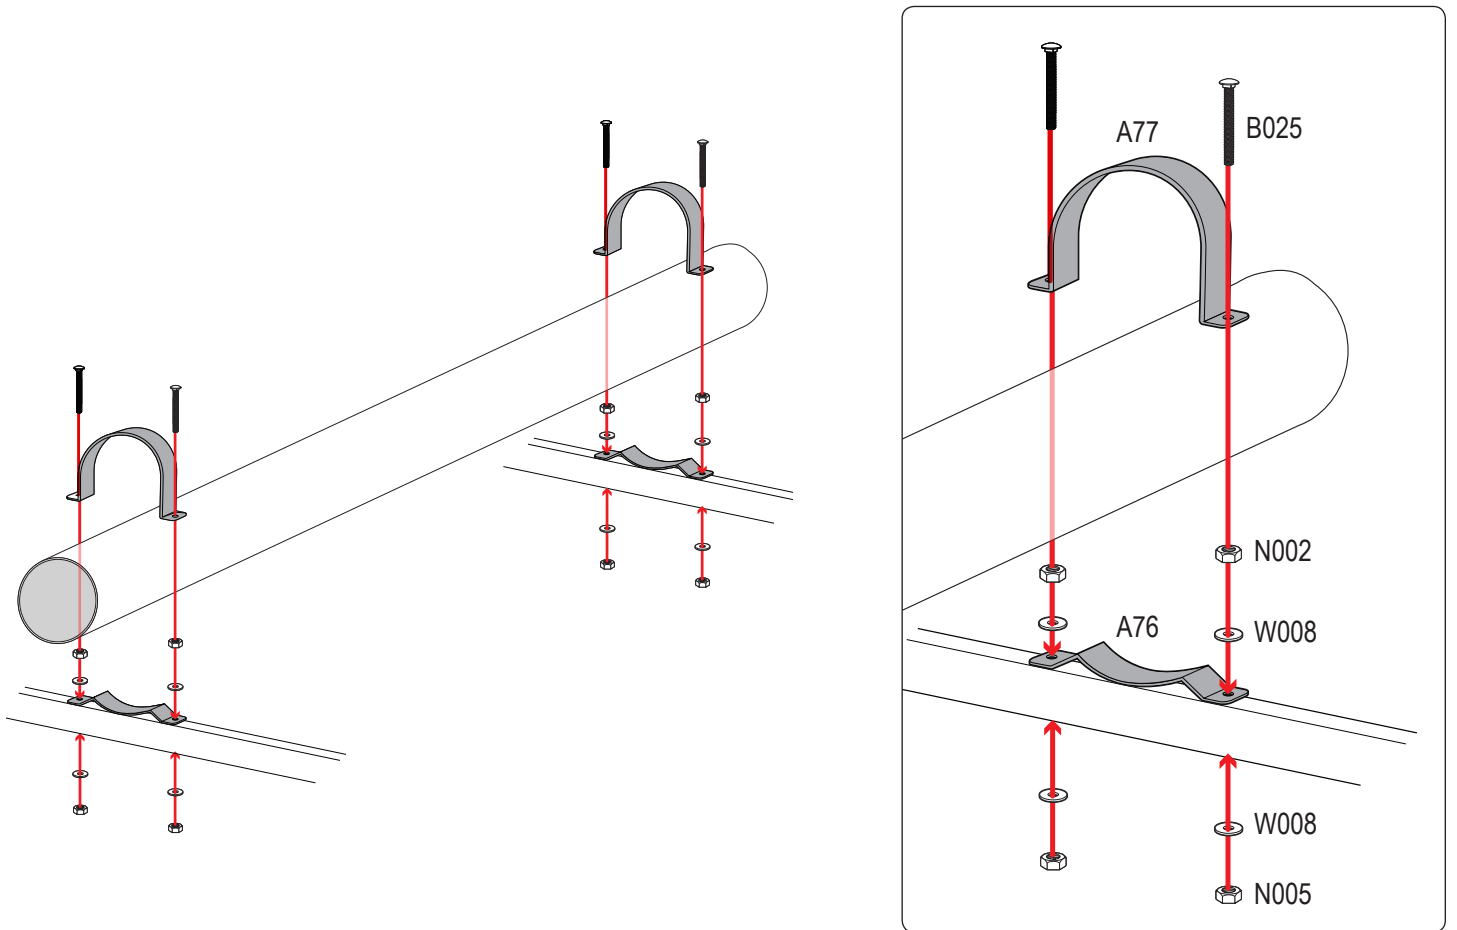

Part #	QUANTITY
D132	1
CCB	1

Part #:	A35B
Dimensions:	8" X 6" X 12"
Weight:	???

PRODUCT INFO

Part #: A35B
 Material: Aluminum
 Fitment: Universal
 Color: Black

REQUIRED TOOLS

Power Tool With Phillips Head

Power Tool With 5/16" Drill Bit

Rubber Mallet

1/2" Wrench

PART #	DESCRIPTION	QTY	ITEM ITEM NOT DRAWN TO SCALE
B201	TAP SCREW	6	
N005	5/16" NYLOC NUT	4	
N002	5/16" NUT	4	
W008	5/16" WASHER	8	
B025	5/16" X 3" CARRIAGE BOLT	4	
A74 (CC)	CONDUIT CAP	1	
A75 (CC)	CONDUIT HATCH	1	
A76 (CC)	CONDUIT BASE	2	
A77 (CC)	U BRACKET	2	

THE 6" WIDE PVC PIPE IS NOT INCLUDED.

X2

FRONT AND REAR

5/16" Drill Bit

Use a rubber mallet to prevent damage to conduit cap Front

Use a rubber mallet to prevent damage to conduit hatch Rear