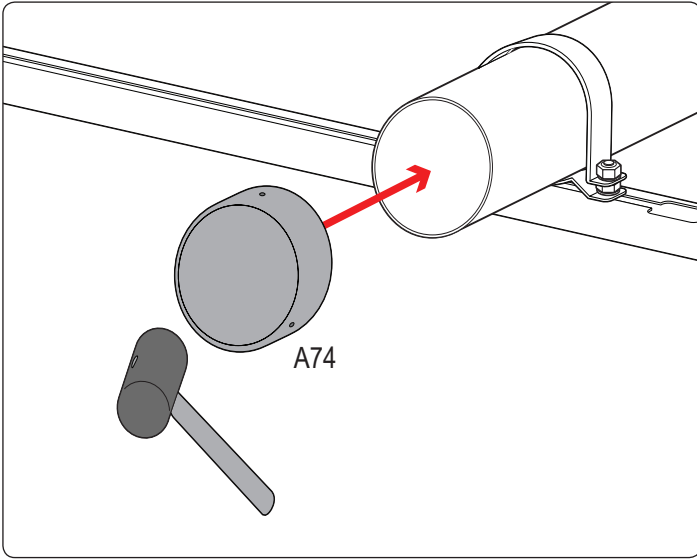

Part #	QUANTITY
D132	1
CCB	1

Part #:	A35B
Dimensions:	8" X 6" X 12"
Weight:	???

PRODUCT INFO

Part #: A35B
 Material: Aluminum
 Fitment: Universal
 Color: Black

REQUIRED TOOLS

Power Tool With Phillips Head

Power Tool With 5/16" Drill Bit

Rubber Mallet

1/2" Wrench

PART #	DESCRIPTION	QTY	ITEM ITEM NOT DRAWN TO SCALE
B201	TAP SCREW	6	
N005	5/16" NYLOC NUT	4	
N002	5/16" NUT	4	
W008	5/16" WASHER	8	
B025	5/16" X 3" CARRIAGE BOLT	4	
A74 (CC)	CONDUIT CAP	1	
A75 (CC)	CONDUIT HATCH	1	
A76 (CC)	CONDUIT BASE	2	
A77 (CC)	U BRACKET	2	

THE 6" WIDE PVC PIPE IS NOT INCLUDED.

X2

FRONT AND REAR

5/16" Drill Bit

Use a rubber mallet to prevent damage to conduit cap Front

Use a rubber mallet to prevent damage to conduit hatch Rear