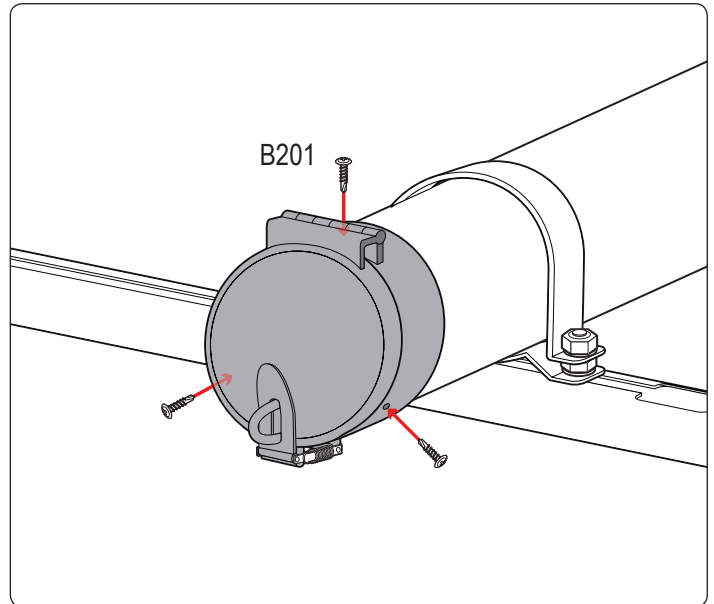

Part #	QUANTITY
D132	1
CCB	1

Part #:	A35B
Dimensions:	8" X 6" X 12"
Weight:	???

PRODUCT INFO

Part #: A35B
 Material: Aluminum
 Fitment: Universal
 Color: Black

REQUIRED TOOLS

Power Tool With Phillips Head

Power Tool With 5/16" Drill Bit

Rubber Mallet

1/2" Wrench

PART #	DESCRIPTION	QTY	ITEM ITEM NOT DRAWN TO SCALE
B201	TAP SCREW	6	
N005	5/16" NYLOC NUT	4	
N002	5/16" NUT	4	
W008	5/16" WASHER	8	
B025	5/16" X 3" CARRIAGE BOLT	4	
A74 (CC)	CONDUIT CAP	1	
A75 (CC)	CONDUIT HATCH	1	
A76 (CC)	CONDUIT BASE	2	
A77 (CC)	U BRACKET	2	

THE 6" WIDE PVC PIPE IS NOT INCLUDED.

X2

FRONT AND REAR

5/16" Drill Bit

Use a rubber mallet to prevent damage to conduit cap Front

Use a rubber mallet to prevent damage to conduit hatch Rear