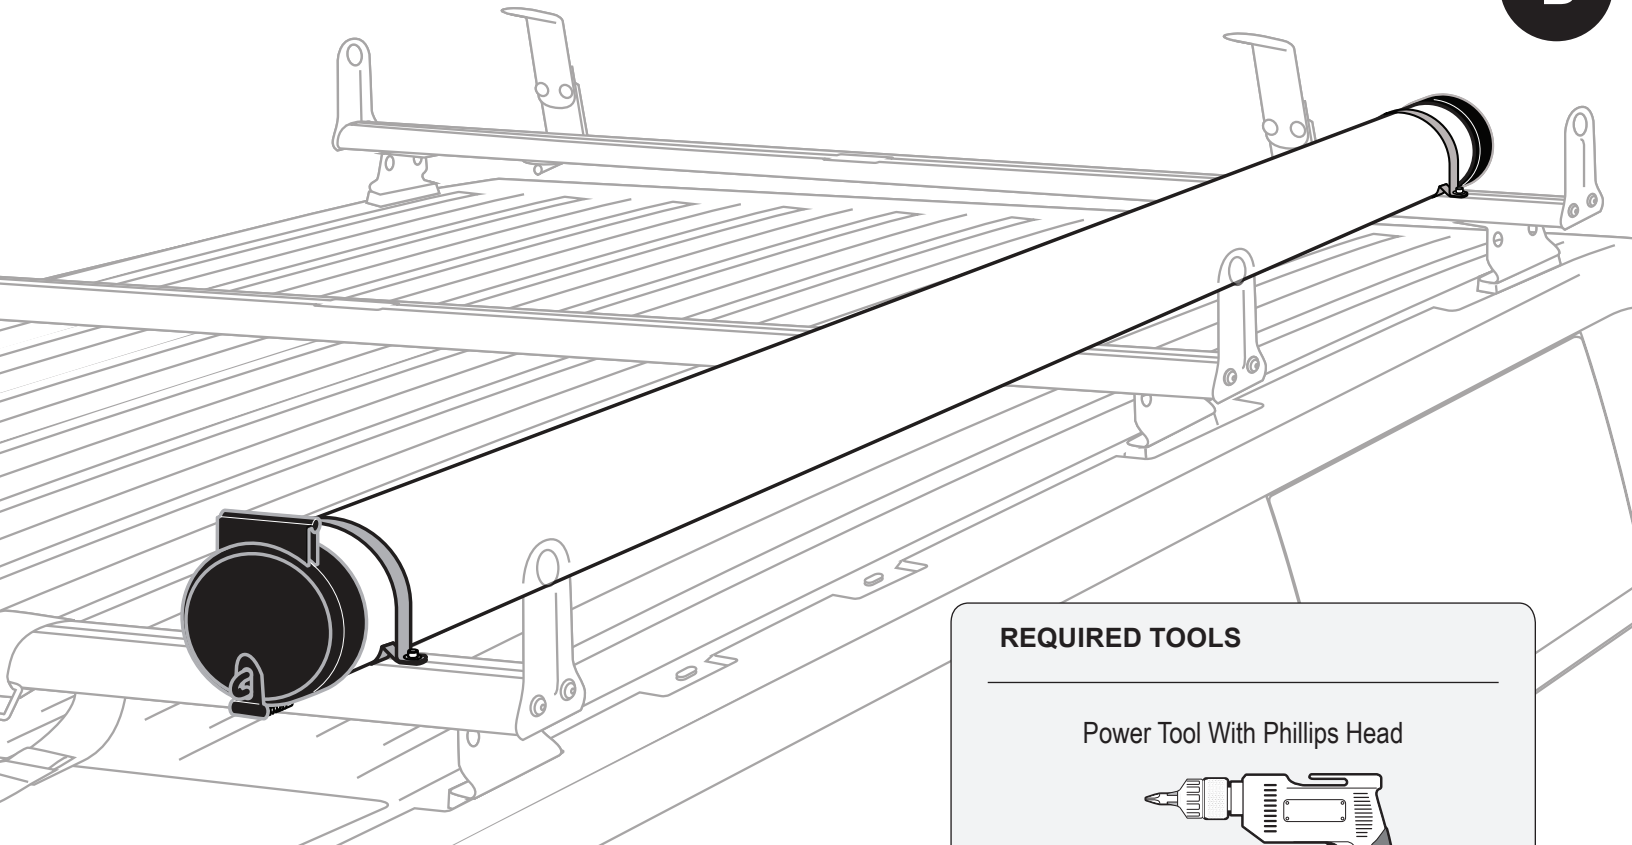

Part #	QUANTITY
D132	1
CCB	1

Part #:	A35B
Dimensions:	8" X 6" X 12"
Weight:	???

PRODUCT INFO

Part #: A35B
 Material: Aluminum
 Fitment: Universal
 Color: Black

REQUIRED TOOLS

Power Tool With Phillips Head

Power Tool With 5/16" Drill Bit

Rubber Mallet

1/2" Wrench

PART #	DESCRIPTION	QTY	ITEM ITEM NOT DRAWN TO SCALE
B201	TAP SCREW	6	
N005	5/16" NYLOC NUT	4	
N002	5/16" NUT	4	
W008	5/16" WASHER	8	
B025	5/16" X 3" CARRIAGE BOLT	4	
A74 (CC)	CONDUIT CAP	1	
A75 (CC)	CONDUIT HATCH	1	
A76 (CC)	CONDUIT BASE	2	
A77 (CC)	U BRACKET	2	