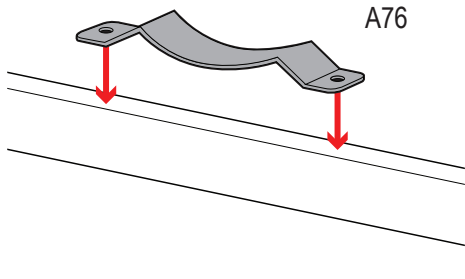

Part #	QUANTITY
D132	1
CCB	1

Part #:	A35B
Dimensions:	8" X 6" X 12"
Weight:	???

PRODUCT INFO

Part #: A35B
 Material: Aluminum
 Fitment: Universal
 Color: Black

REQUIRED TOOLS

Power Tool With Phillips Head

Power Tool With 5/16" Drill Bit

Rubber Mallet

1/2" Wrench

PART #	DESCRIPTION	QTY	ITEM ITEM NOT DRAWN TO SCALE
B201	TAP SCREW	6	
N005	5/16" NYLOC NUT	4	
N002	5/16" NUT	4	
W008	5/16" WASHER	8	
B025	5/16" X 3" CARRIAGE BOLT	4	
A74 (CC)	CONDUIT CAP	1	
A75 (CC)	CONDUIT HATCH	1	
A76 (CC)	CONDUIT BASE	2	
A77 (CC)	U BRACKET	2	

THE 6" WIDE PVC PIPE IS NOT INCLUDED.

X2

FRONT AND REAR

5/16" Drill Bit

Use a rubber mallet to prevent damage to conduit cap Front

Use a rubber mallet to prevent damage to conduit hatch Rear