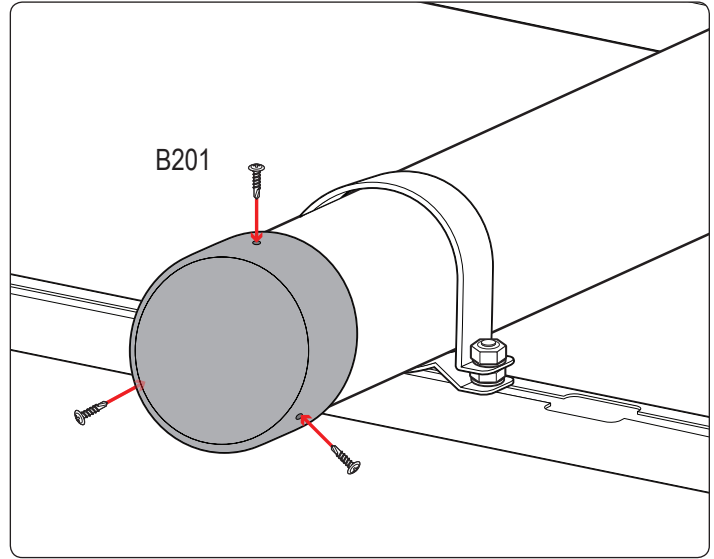

Part #	QUANTITY
D132	1
CCB	1

Part #:	A35B
Dimensions:	8" X 6" X 12"
Weight:	???

PRODUCT INFO

Part #: A35B
 Material: Aluminum
 Fitment: Universal
 Color: Black

REQUIRED TOOLS

Power Tool With Phillips Head

Power Tool With 5/16" Drill Bit

Rubber Mallet

1/2" Wrench

PART #	DESCRIPTION	QTY	ITEM ITEM NOT DRAWN TO SCALE
B201	TAP SCREW	6	
N005	5/16" NYLOC NUT	4	
N002	5/16" NUT	4	
W008	5/16" WASHER	8	
B025	5/16" X 3" CARRIAGE BOLT	4	
A74 (CC)	CONDUIT CAP	1	
A75 (CC)	CONDUIT HATCH	1	
A76 (CC)	CONDUIT BASE	2	
A77 (CC)	U BRACKET	2	

THE 6" WIDE PVC PIPE IS NOT INCLUDED.

X2

FRONT AND REAR

5/16" Drill Bit

Use a rubber mallet to prevent damage to conduit cap Front

Use a rubber mallet to prevent damage to conduit hatch Rear