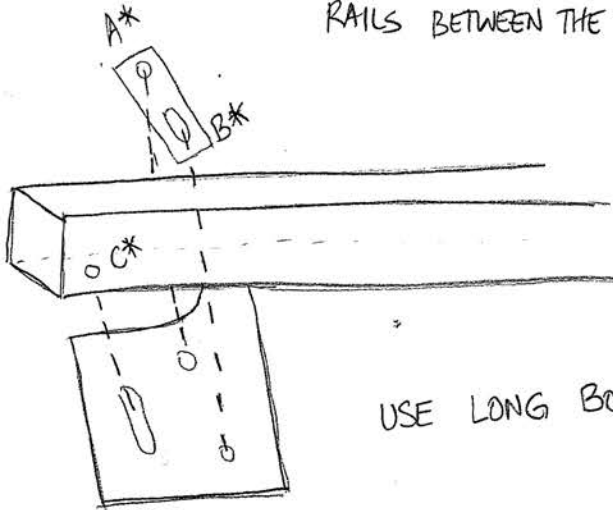

Top Mount Plates

Frame Brackets

SANDWICH THE PERPENDICULAR FRAME
RAILS BETWEEN THE PLATE AND BRACKET

USE LONG BOLTS FOR A & B

C IS MOUNTED ON THE FRAME RAIL

Driver's Side View

Learn more about grille guards on our website.