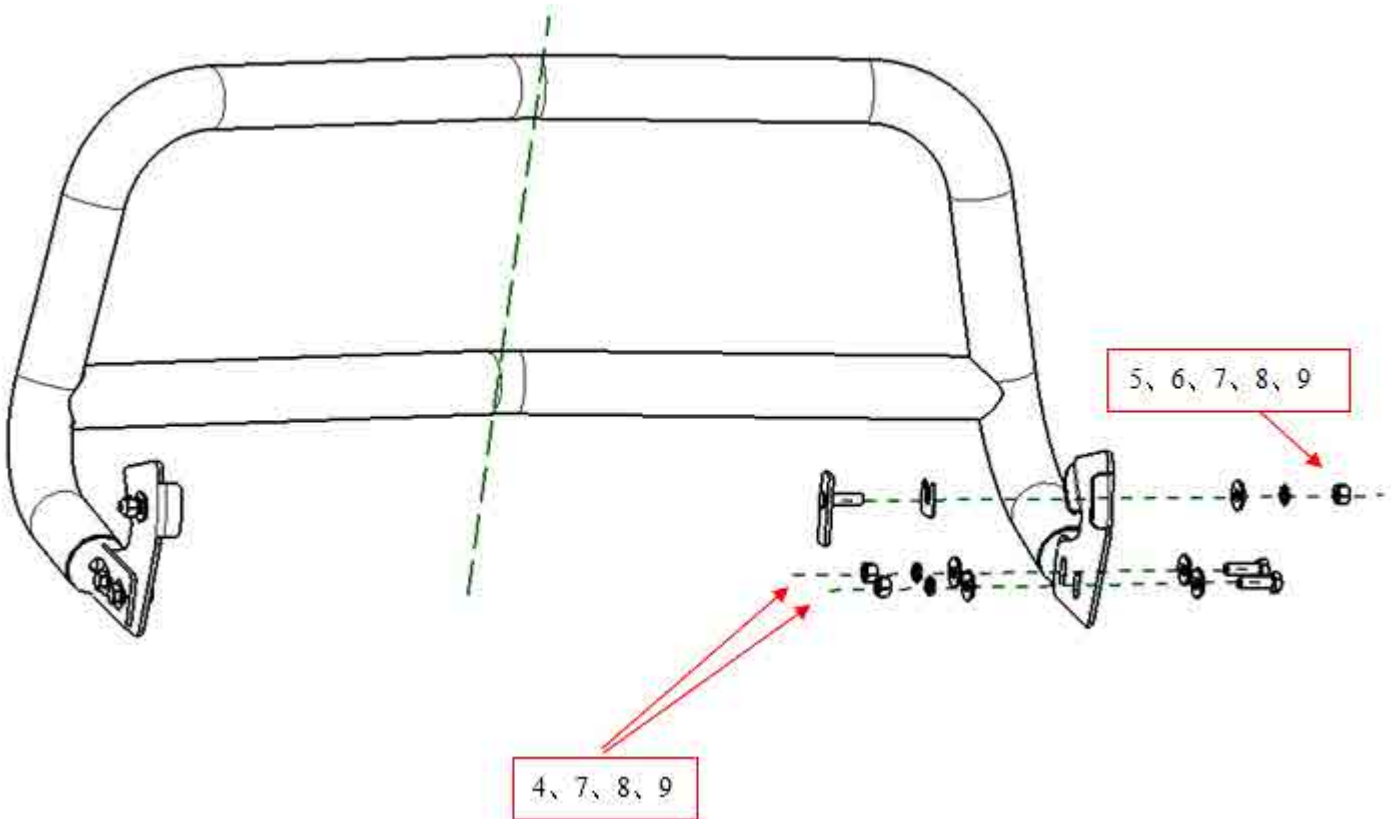

Installation Instruction

2014-2018 SUBARU FORESTER SS
2.5'A-BAR / NUDGE BAR

Hardware Included:

NO.	NAME	QTY	REMARK	NO.	NAME	QTY	REMARK
1	Bull Bar	1		6	Plastic Fixture	2	Φ12
2	Left Bracket	1		7	Spring Washer	6	φ12
3	Right Bracket	1		8	Hexagon Nut	6	M12
4	Hexagon Bolt	4	M12x35	9	Large Washer	10	φ12x30x3.0
5	T Bolt	2					

Attention:

- Please read this installation menu before installing this part. Protect your car properly in case there is any scratch might have.
- You may need to periodically to re-tighten all hardware for safety use after installation.
- Installation pictures are only for your reference, there might be some differences between pictures and real parts but no affect for your fitting.

INSTALLATION PICTURES

Disclaimer: Caused due to improper installation initiates some related problem and losses, are beyond our company's quality assurance.