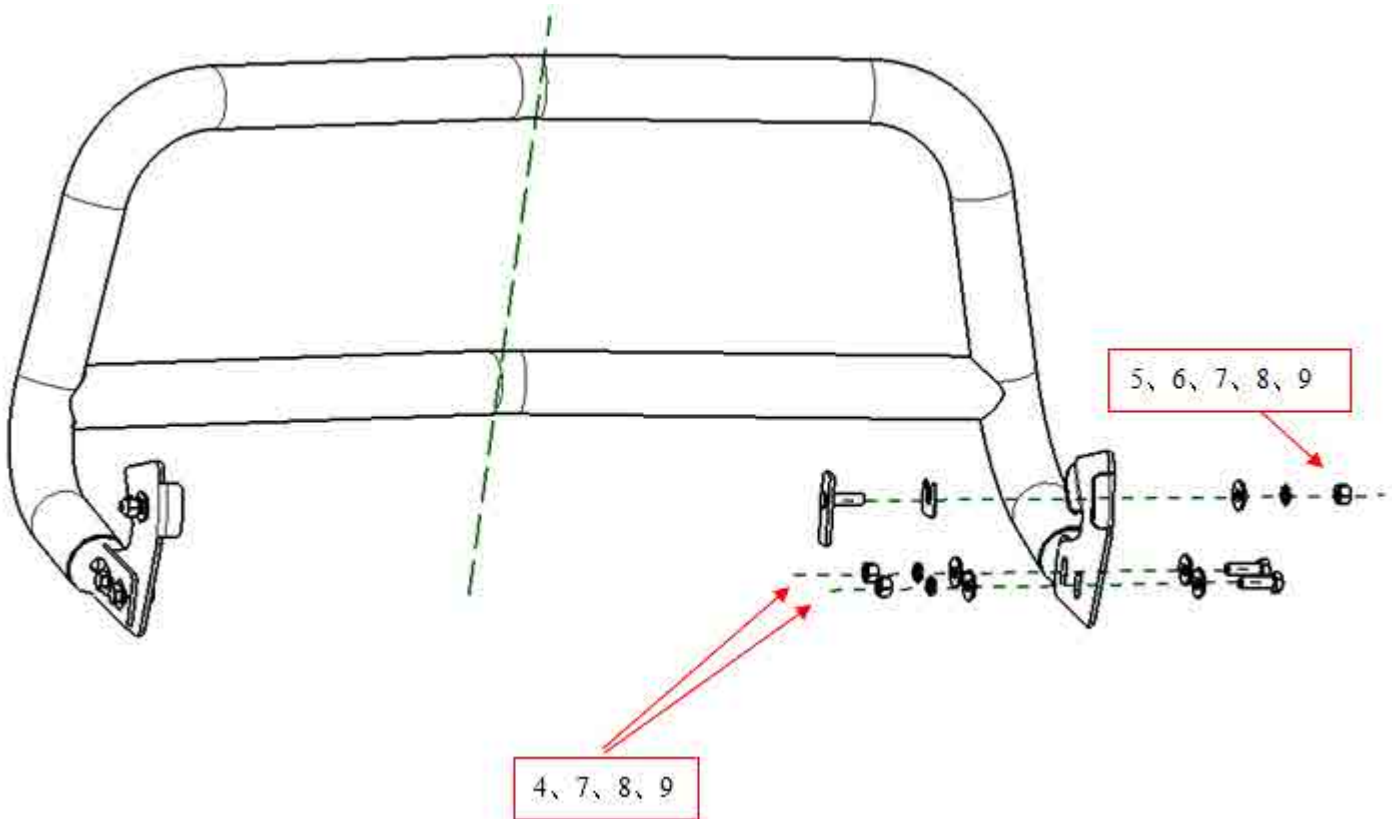

Installation Instruction

2014-2018 SUBARU FORESTER SS
2.5'A-BAR / NUDGE BAR

Hardware Included:

NO.	NAME	QTY	REMARK	NO.	NAME	QTY	REMARK
1	Bull Bar	1		6	Plastic Fixture	2	Φ12
2	Left Bracket	1		7	Spring Washer	6	φ12
3	Right Bracket	1		8	Hexagon Nut	6	M12
4	Hexagon Bolt	4	M12x35	9	Large Washer	10	φ12x30x3.0
5	T Bolt	2					

Attention:

- Please read this installation menu before installing this part. Protect your car properly in case there is any scratch might have.
- You may need to periodically to re-tighten all hardware for safety use after installation.
- Installation pictures are only for your reference, there might be some differences between pictures and real parts but no affect for your fitting.

INSTALLATION PICTURES

Disclaimer: Caused due to improper installation initiates some related problem and losses, are beyond our company's quality assurance.