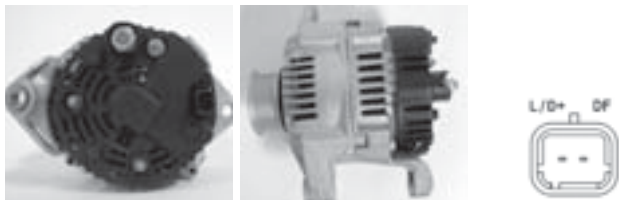

746026	75	6	22
14	↻	0°∇▷	Ø 55 INC

**ARO
OPEL
RENAULT**

10
Arena
Clio II, Clio II Facelift, Espace III, Kangoo
Extra, Kangoo I, Kangoo I FL, Mégane
Classic phase 1, Mégane Classic phase
2, Mégane Phase 1, Mégane Phase 2,
Mégane Scenic, Mégane Scénic, Scenic
Phase2, Scénic Phase2, Trafic
Arena

VAUXHALL

746027	110	SP	22
14	↻	90°∇	Ø INC