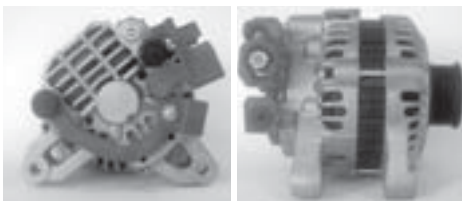

CITROËN

Berlingo, C15, C5, C5 Facelift, Dispatch, Dispatch FL, Evasion Facelift, Jumpy, Jumpy Facelift, Synergie Facelift, Xsara, Xsara FL, Xsara Picasso

PEUGEOT

206, 306, 406, 306 II, 806 Facelift, Expert, Expert Facelift, Partner, Ranch

746041

80

5

0

14

60°

Ø 56

INC