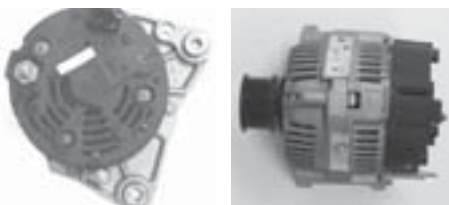

B+(M8)

RENAULT
Valeo NEW

Clio
439254

437170	70	2	6	30
14	↻	90°↘	Ø 50	INC

B+(M8)

SEAT
SKODA
VOLKSWAGEN

Arosa
Octavia
GolfV, Lupo

437171	150	4	6	0
14	↻	78°↘	Ø 54	INC