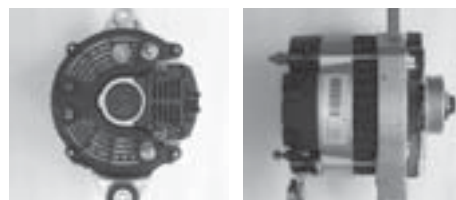

B+(M6)
B-(M5)

VOLVO

440, 460, 480

436473

60

2

6

12

14

Ø 54

INC