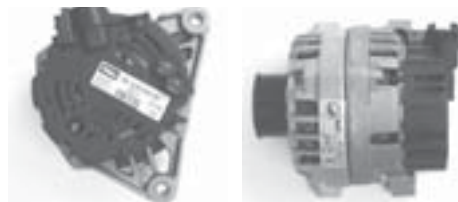

B+(M8)

CITROËN
PEUGEOT
Valeo NEW

Berlingo, Dispatch, Jumpy, Xsara
1007, 206, Expert, Partner, Ranch
439691

437193	97	4	6	22
14	↻	80°↙	Ø 54	INC