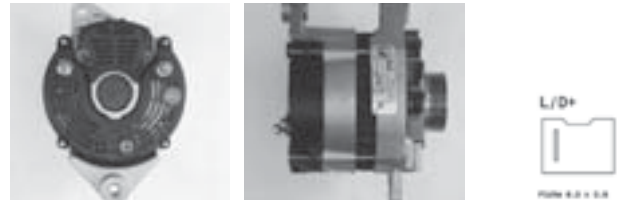

CITROËN BX, C15, C25 série 1, C25 série 2, Visa
PEUGEOT 205, 309, 405, 305 II, 309 - II, J5 série 1, J5 série 2
TALBOT Express MKII, Horizon

746003	100	6	0
14	↻	0°	Ø 51