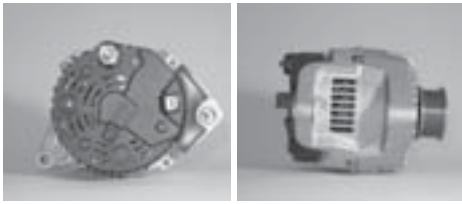

437196

110

2

6

21

14

35°

Ø 55

INC

B+(M8)

RENAULT

Mégane Classic, Mégane, Mégane Scénic

439280

Valeo NEW

437197

80

2

6

21

14

35°

Ø 55

INC