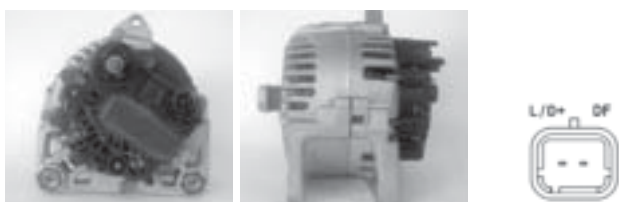

**NISSAN
RENAULT**

Almera, Almera Facelift, Micra, Micra
Facelift, Micra mk3, Micra mk3 Facelift
Clio II Facelift, Mégane II, Scenic II

746029	50	1	16
14	↻	20°∇	Ø 67 INC