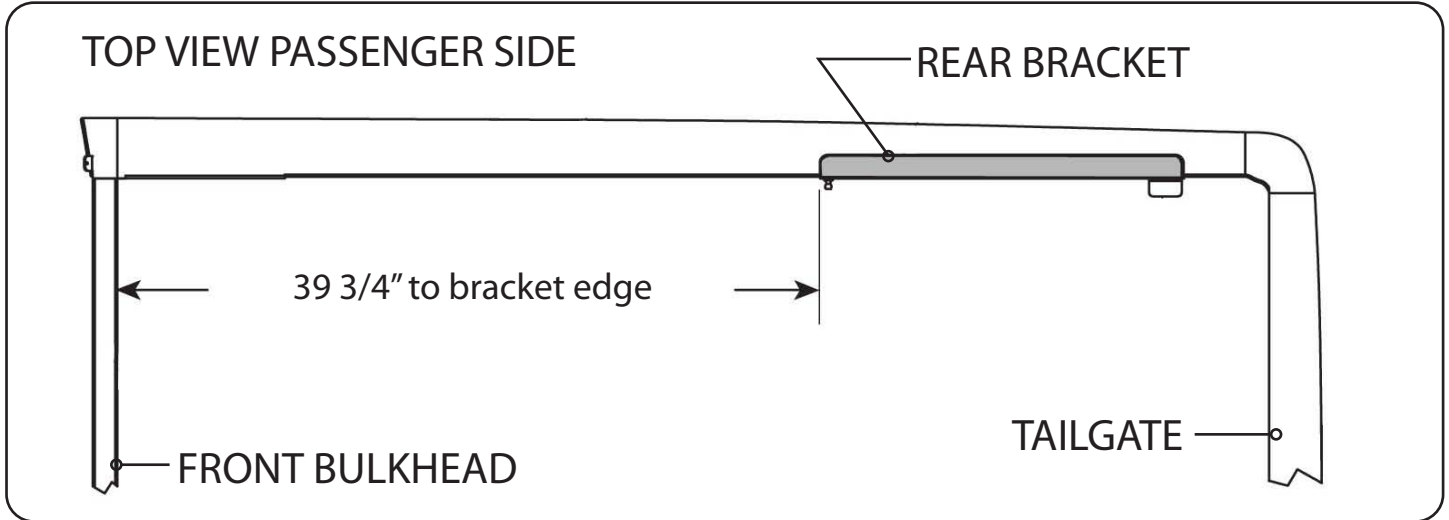

MODEL SPECIFIC GUIDE

Hidden Hinge Version

**Model 2086 Ford F150 Ext/Crew Cab
5.5' Short Bed 2004-2008**

MODEL SPECIFIC GUIDE Hidden Hinge Version

Model 2086 Ford F-150 5.5' Short Bed 2004-2008

RE: Step 2 on the Quick Start Guide

Measurement for the rear mounting bracket is 39 3/4" from the back side of the bulkhead to the front edge of the bracket.

RE: Step 3 on the Quick Start Guide

Measurement for the front mounting bracket is 17 1/8" from the back side of the bulkhead to the end of the bracket.

The fit of the cover to the truck bed is determined by the front mounting brackets. This measurement is a good starting point. Unfortunately not all truck beds are assembled 100% square, so some adjustments may be necessary after the cover is set on the truck.