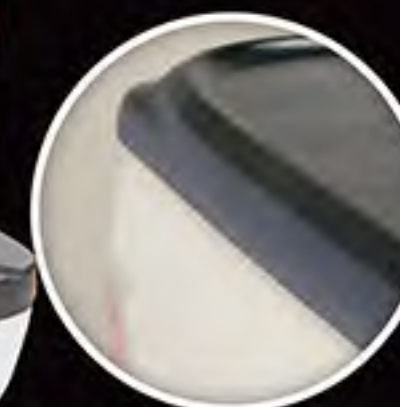

CUSTOM FIT

Sleek, styled, contoured custom fit for each truck. We offer UnderCover bed covers for most makes and models.