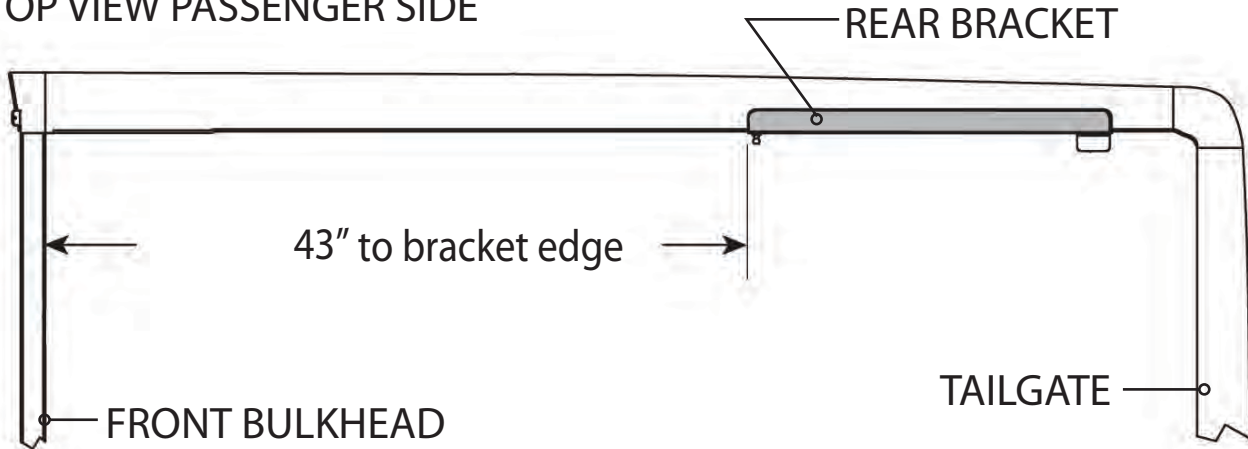

## Hidden Hinge Version

**Model 1136 GMC Sierra Crew Cab  
5.7' Short Bed 2014-Current**

### RE: Step 2 on the Quick Start Guide

Measurement for the rear mounting bracket is 43" from the back side of the bulkhead to the front edge of the bracket.

#### TOP VIEW PASSENGER SIDE