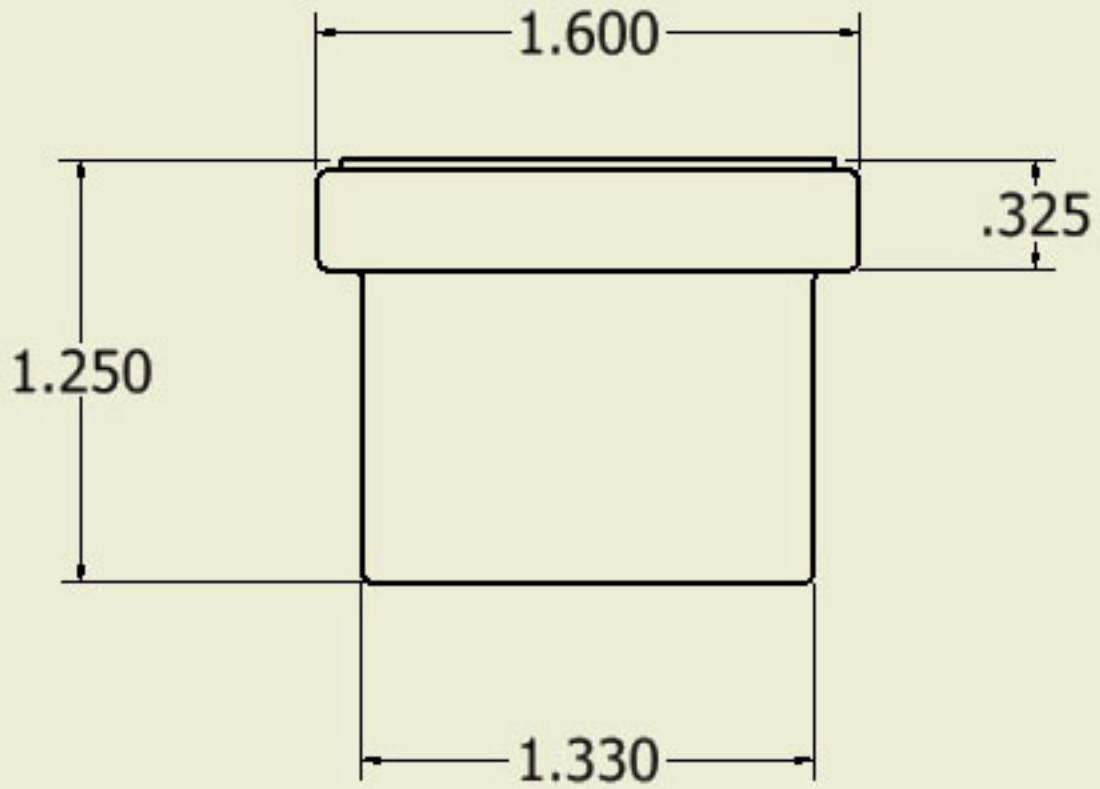

POLYURETHANE BUSHING  
UMI PART #2413

POLYURETHANE BUSHING  
UMI PART #2413