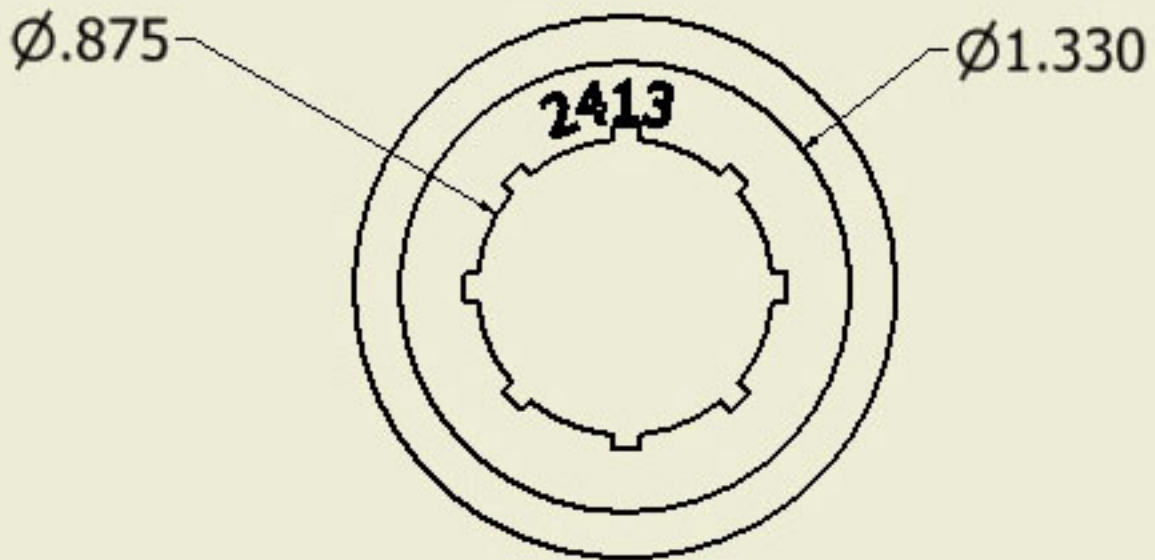

POLYURETHANE BUSHING  
UMI PART #2413

POLYURETHANE BUSHING  
UMI PART #2413