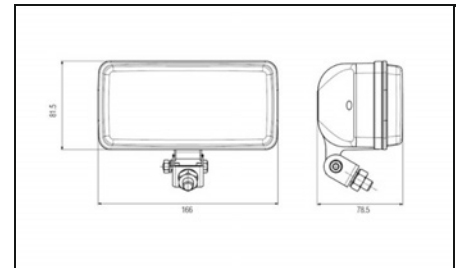

Fog Light

Fitting Depth [mm]: 111,5
Outer Diameter [mm]: 103
Bore Ø [mm]: 5,5
Number of mounting bores: 4
Mounting Bores Distance [mm]: 85,4
Halogen
Bulb Type: H1
Lens Colour: Crystal clear
Clear diffusing lens with housing

2701028   12 [V]; 55 [W]

2701003   24 [V]; 70 [W]

Fog Light

Length [mm]: 166
Width [mm]: 81,5
Height [mm]: 87,5
Fitting Depth [mm]: 78,5
12 [V]
Halogen
Bulb Type: H3
55 [W]
Lens Colour: Crystal clear
with housing

2701043