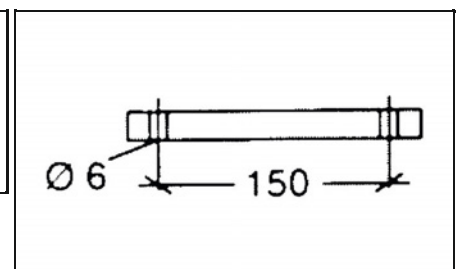

Mounting Type: Bolted
Length [mm]: 182
Width [mm]: 41
Bore Ø [mm]: 6
Number of mounting bores: 2
Mounting Bores Distance [mm]: 150
Synthetic Material Housing
Material: PMMA (Polymethylmethacrylate)

- 5105-01   Lens Colour: Red
- 5105-02   Lens Colour: White
- 5105-03   Lens Colour: Yellow