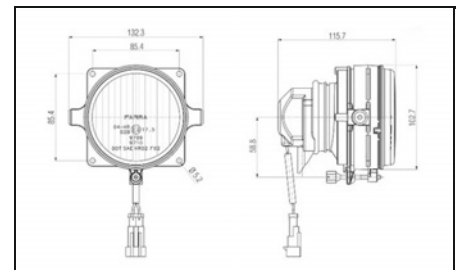

Spotlight

Fitting Depth [mm]: 182
Outer Diameter [mm]: 180
Bore Ø [mm]: 6,5
Number of mounting bores: 4
Mounting Bores Distance [mm]: 200
Halogen
Bulb Type: H1
Lens Colour: Crystal clear
Clear diffusing lens
for vehicles with headlamp levelling (mechanical)

2701025 12 [V]; 55 [W]

2701006 24 [V]; 70 [W]

Spotlight

Fitting Depth [mm]: 116
Outer Diameter [mm]: 103
Bore Ø [mm]: 5,2
Number of mounting bores: 4
Mounting Bores Distance [mm]: 85,4
Halogen
Bulb Type: H1
Lens Colour: Crystal clear
for vehicles with headlamp levelling (mechanical)

2701038 12 [V]; 55 [W]

2701015 12 [V]; 55 [W]; Clear diffusing lens

2701011 24 [V]; 70 [W]

2701039 24 [V]; 70 [W]; Clear diffusing lens