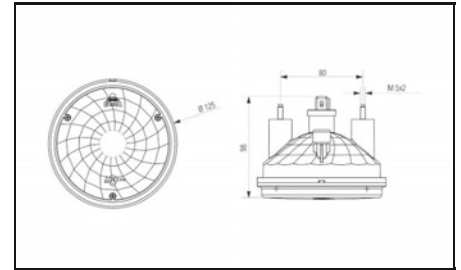

Reverse Light

1701010 | 1701020

Mounting Type: Bolted
Fitting Depth [mm]: 98
Outer Diameter [mm]: 125
Thread Size: M5x20
Bulb Technology
Bulb Type: P21W
21 [W]
Lens Colour: Crystal clear
with housing

1701020 12 [V]

1701010 24 [V]

Reverse Light

3793-10

Mounting Type: Bolted
Length [mm]: 125
Width [mm]: 65
Height [mm]: 67,5
Fitting Depth [mm]: 67,5
Thread Size: M8
24 [V]
Bulb Technology
Bulb Type: P21W
21 [W]
Lens Colour: Crystal clear
with housing
white reflector

3793-10