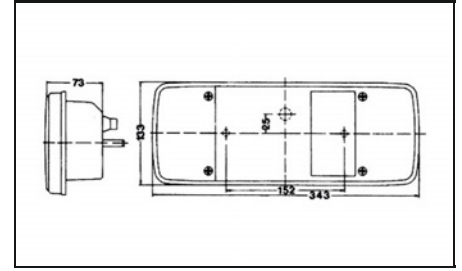

Length [mm]: 343
Width [mm]: 133
Height [mm]: 73
Thread Size: M8x28
Number of mounting bores: 2
Mounting Bores Distance [mm]: 152
24 [V]
12 [V]
Bulb Technology
Bulb Type: P21W
Bulb Type: R10W
Indicator Colour: Yellow
with housing
Blade Terminal

- 3825-06
- 3825-08
- 3825-05