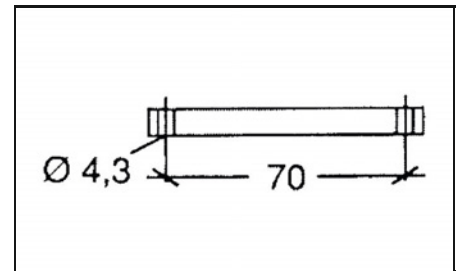

Mounting Type: Bolted
Length [mm]: 94
Width [mm]: 44
Bore Ø [mm]: 4,3
Number of mounting bores: 2
Mounting Bores Distance [mm]: 70
Synthetic Material Housing
Material: PMMA (Polymethylmethacrylate)

4651-04