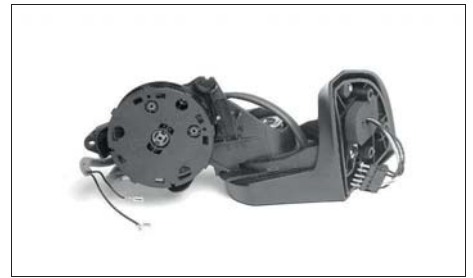

MERCEDES-BENZ A-CLASS (W168) 1997 - 2001

Holder, outside mirror | Black, without housing, Surface: Grained, without mirror glass

- 6726-01
- 6726-02
- 6726-03
- 6726-04