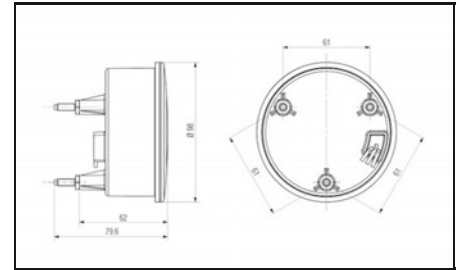

Mounting Type: Bolted
Outer Diameter [mm]: 98
Thread Size: M5x15
Indicator Colour: Yellow

1701003		12 [V]; Lens Colour: Red/Yellow; with housing
1701027		12 [V]; Lens Colour: Yellow
1701004		24 [V]; Lens Colour: Red/Yellow; with housing
1701026		24 [V]; Lens Colour: Yellow