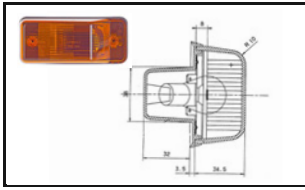

Indicator

3251-02 | 3251-03

Mounting Type: Bolted
Length [mm]: 165
Width [mm]: 73
Bore Ø [mm]: 4,2
24 [V]
Bulb Technology
Bulb Type: P21W
Indicator Colour: Yellow
Lens Colour: Yellow