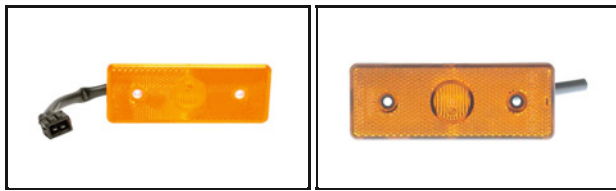

6373-01			Mounting Type: AMP Coupling
6373-02			Cable Length [mm]: 200; with spilled cable
6373-03			Cable Length [mm]: 700; with spilled cable

Side Marker Light

5615-20 | 5615-21 | 5615-23 |
 5615-24 | 5615-27 | 5615-28 |
 5615-30 | 5615-31 | 5615-35 |
 5615-38 | 5615-39