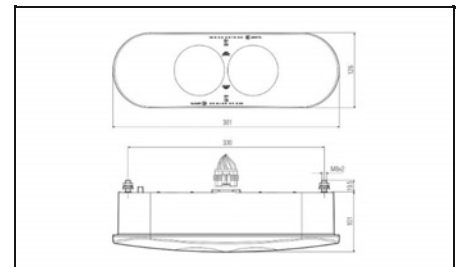

Combination Rearlight

Length [mm]: 425
Width [mm]: 140
Height [mm]: 89
Fitting Depth [mm]: 89
Thread Size: M8
12 [V]
Bulb Technology
Bulb Type: R5W
Bulb Type: P21W
Indicator Colour: Yellow
with housing
ADR/ GGVS Checked

1701022

Combination Rearlight

Length [mm]: 381
Width [mm]: 126
Height [mm]: 101
Fitting Depth [mm]: 101
Thread Size: M8x20
Bulb Technology
Bulb Type: P21W
Bulb Type: P21/ 5W
Bulb Type: P21W
Bulb Type: P21/ 5W
Indicator Colour: Yellow
with housing

1701001 12 [V]
1701023 24 [V]