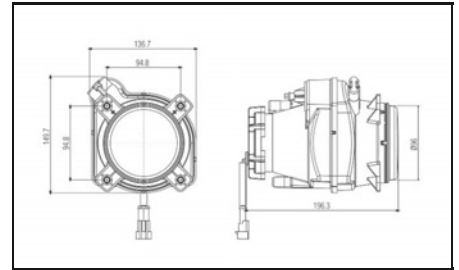

Headlight

2701001 | 2701008 | 2701036 |
2701037

Fitting Depth [mm]: 196,3
Outer Diameter [mm]: 96
Number of mounting bores: 4
Mounting Bores Distance [mm]: 94,8
Halogen
Bulb Type: H1
Lens Colour: Crystal clear
Clear diffusing lens

- 2701008   12 [V]; 55 [W]; for vehicles with headlamp levelling (mechanical)
- 2701036   12 [V]; 55 [W]; for vehicles with headlamp levelling (automatic)
- 2701037   24 [V]; 70 [W]; for vehicles with headlamp levelling (mechanical)
- 2701001   24 [V]; 70 [W]; for vehicles with headlamp levelling (automatic)

Headlight

2701012 | 2701031

Fitting Depth [mm]: 196,3
Outer Diameter [mm]: 96
Number of mounting bores: 4
Mounting Bores Distance [mm]: 94,8
12 [V]
Halogen
Bulb Type: H1
55 [W]
Lens Colour: Crystal clear
Prismatic diffusing lens

- 2701012   for vehicles with headlamp levelling (mechanical)
- 2701031   for vehicles with headlamp levelling (automatic)