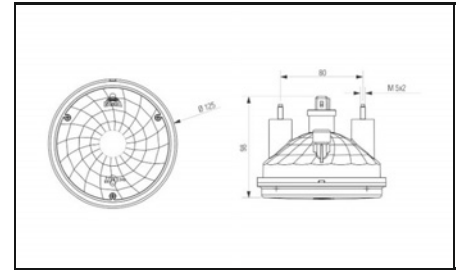

Indicator

Outer Diameter [mm]: 125
Thread Size: M5
Bulb Technology
Bulb Type: P21W
Indicator Colour: Yellow
Lens Colour: Yellow

1701019	12 [V]
1701009	24 [V]

Indicator

Outer Diameter [mm]: 125
Thread Size: M5
Bulb Technology
Bulb Type: PY21W
Indicator Colour: Yellow
Lens Colour: Crystal clear

1701017	12 [V]
1701018	24 [V]