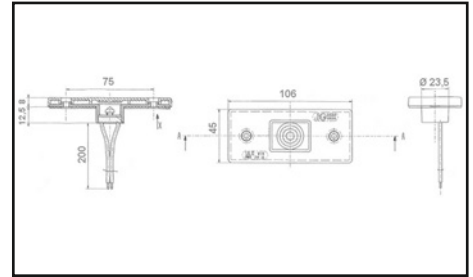

Marker Lamp

Mounting Type: Bolted
Length [mm]: 106
Width [mm]: 45
Height [mm]: 20,5
Bore Ø [mm]: 4,5
Number of mounting bores: 2
Mounting Bores Distance [mm]: 75
24 [V]
1 [W]
Lens Colour: White
Synthetic Material Housing
Cable Length [mm]: 200
with spilled cable

5613-50

Marker Lamp

Mounting Type: Bolted
Length [mm]: 106
Width [mm]: 45
Height [mm]: 20,5
Bore Ø [mm]: 4,5
Number of mounting bores: 2
Mounting Bores Distance [mm]: 75
Lens Colour: White
Synthetic Material Housing
Cable Length [mm]: 200
with spilled cable

5613-80

12 [V]; 0,5 [W]

5613-60

24 [V]; 1 [W]