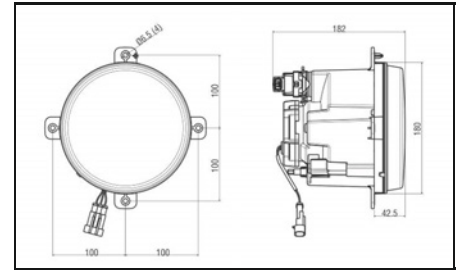

Spotlight

Fitting Depth [mm]: 182
Outer Diameter [mm]: 180
Bore Ø [mm]: 6,5
Number of mounting bores: 4
Mounting Bores Distance [mm]: 200
Halogen
Bulb Type: H1
Lens Colour: Crystal clear
Clear diffusing lens
for vehicles with headlamp levelling (mechanical)

2701025 12 [V]; 55 [W]

2701006 24 [V]; 70 [W]

Spotlight

Fitting Depth [mm]: 116
Outer Diameter [mm]: 103
Bore Ø [mm]: 5,2
Number of mounting bores: 4
Mounting Bores Distance [mm]: 85,4
Halogen
Bulb Type: H1
Lens Colour: Crystal clear
for vehicles with headlamp levelling (mechanical)

2701038 12 [V]; 55 [W]

2701015 12 [V]; 55 [W]; Clear diffusing lens

2701011 24 [V]; 70 [W]

2701039 24 [V]; 70 [W]; Clear diffusing lens