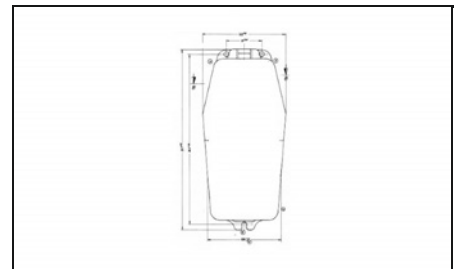

2220-01

Warning Light

5767-11

Length [mm]: 215

Width [mm]: 75

Height [mm]: 63

Housing Colour: Black

Synthetic Material Housing