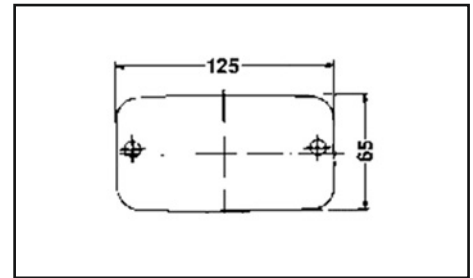

Mounting Type: Bolted
Length [mm]: 125
Width [mm]: 65
Thread Size: KB 4x20
Lens Colour: White
without housing
for reverse light

3818-06