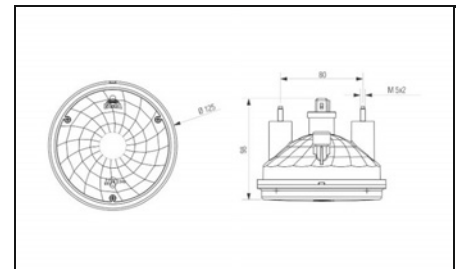

Indicator

Outer Diameter [mm]: 125
Thread Size: M5
Bulb Technology
Bulb Type: P21W
Indicator Colour: Yellow
Lens Colour: Yellow

1701019	12 [V]
1701009	24 [V]

Indicator

Outer Diameter [mm]: 125
Thread Size: M5
Bulb Technology
Bulb Type: PY21W
Indicator Colour: Yellow
Lens Colour: Crystal clear

1701017	12 [V]
1701018	24 [V]