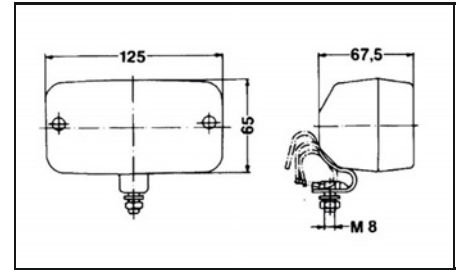

Rear Fog Light

Mounting Type: Bolted
Length [mm]: 125
Width [mm]: 65
Height [mm]: 67,5
Fitting Depth [mm]: 67,5
24 [V]
Bulb Technology
Bulb Type: P21W
21 [W]
Lens Colour: Red
with housing
mirrored reflector

3793-07

Rear Fog Light

Mounting Type: Bolted
Fitting Depth [mm]: 35
Outer Diameter [mm]: 102
Thread Size: M6
Number of mounting bores: 2
Mounting Bores Distance [mm]: 80
12 [V]
Bulb Technology
16 [W]
Lens Colour: Red
with housing

1010920

1010921