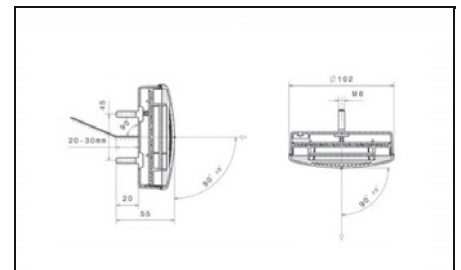

Mounting Type: Bolted
Outer Diameter [mm]: 102
Thread Size: M6
Number of mounting bores: 2
Mounting Bores Distance [mm]: 45
Lens Colour: White
Cable Length [mm]: 300