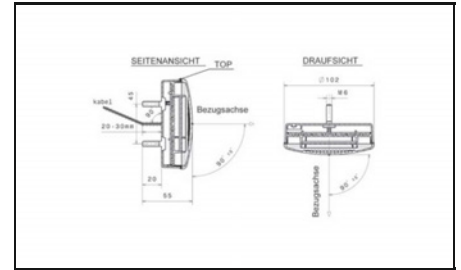

Combination Rearlight

Mounting Type: Bolted
Outer Diameter [mm]: 102
Thread Size: M6
Number of mounting bores: 2
Mounting Bores Distance [mm]: 45
Lens Colour: White
with housing
Cable Length [mm]: 300

1010900	SAE	12 [V]
1010901	ECE	24 [V]

Combination Rearlight

Mounting Type: Bolted
Outer Diameter [mm]: 102
Thread Size: M6
Number of mounting bores: 2
Mounting Bores Distance [mm]: 80
12 [V]
Bulb Technology
Indicator Colour: Yellow
Lens Colour: White
with housing
Cable Length [mm]: 300

1010925