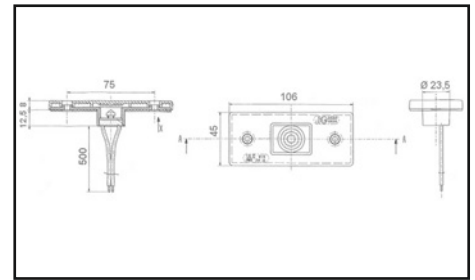

Mounting Type: Bolted
Length [mm]: 106
Width [mm]: 45
Height [mm]: 20,5
Bore Ø [mm]: 4,5
Number of mounting bores: 2
Mounting Bores Distance [mm]: 75
24 [V]
1 [W]
Lens Colour: White
Synthetic Material Housing
Cable Length [mm]: 500
with spilled cable

1008913