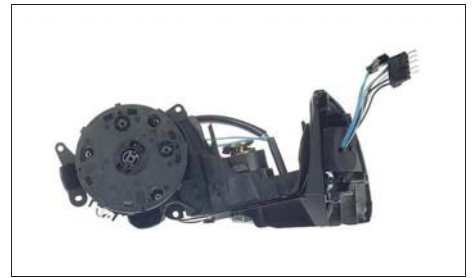

MERCEDES-BENZ A-CLASS (W168) 2001 - 2004

Holder, outside mirror | FACELIFT, without housing, without mirror glass

- 3009001
- 3009002

Cover, outside mirror | Black, Surface: Grained, Housing Colour: Black, Three-piece, Colour Code: 7C45

- 3009003 SET
- 3009004 SET