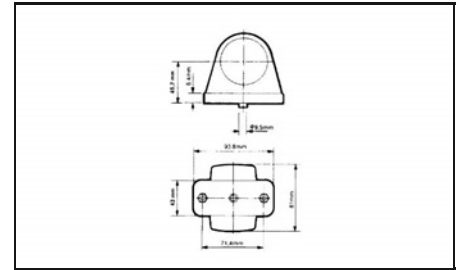

Marker Lamp

Mounting Type: Bolted
Length [mm]: 94
Width [mm]: 81
Bore Ø [mm]: 5
Number of mounting bores: 2
Mounting Bores Distance [mm]: 71
24 [V]
Bulb Technology
Bulb Type: R5W
5 [W]
Lens Colour: White / Red
Rubber Housing

3290-01

Lens, marker lamp

Mounting Type: Clamped
Height [mm]: 29
Outer Diameter [mm]: 60
Lens Colour: White
without housing
for marker lamp

3287-01