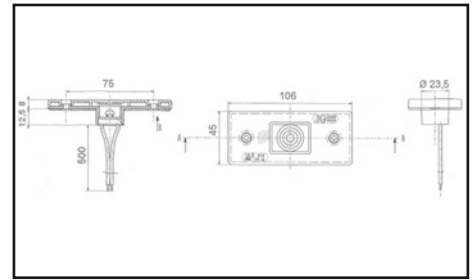

Marker Lamp

Mounting Type: Bolted
Length [mm]: 106
Width [mm]: 45
Height [mm]: 20,5
Bore Ø [mm]: 4,5
Number of mounting bores: 2
Mounting Bores Distance [mm]: 75
24 [V]
1,5 [W]
Lens Colour: White
Synthetic Material Housing
Cable Length [mm]: 480
Click-in
completely spilled

5615-91

ABS Control Light

Length [mm]: 75
Width [mm]: 23
Height [mm]: 20
Bore Ø [mm]: 4,5
Number of mounting bores: 2
Mounting Bores Distance [mm]: 48
24 [V]
Green
Lens Colour: White
Cable Length [mm]: 100
with spilled cable

2908-90