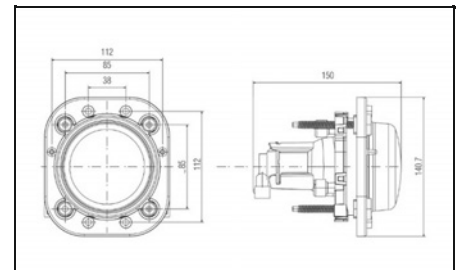

2701022	12 [V]; 55 [W]
2701021	24 [V]; 70 [W]