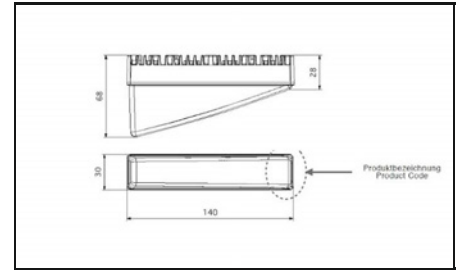

1073005

Housing Colour: Chrome

Daytime Running Light Set

1073007

1073008

Mounting Type: Bolted
Length [mm]: 140
Height [mm]: 30
Fitting Depth [mm]: 68
Thread Size: M6
24 [V]
12 [V]
with cable set
8,7 [W]
17° gradient of the spare lens