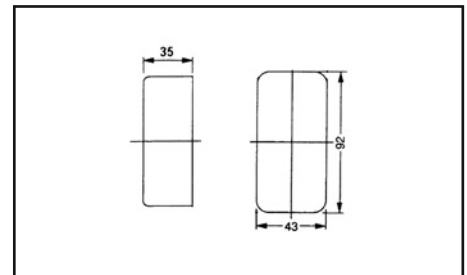

Marker Lamp

Mounting Type: Bolted
Length [mm]: 122
Width [mm]: 42
Height [mm]: 42
Bore Ø [mm]: 6,5
Number of mounting bores: 2
Mounting Bores Distance [mm]: 15
24 [V]
Bulb Technology
Bulb Type: R5W
5 [W]
Lens Colour: White / Red
Synthetic Material Housing

3316-01

Lens, marker lamp

Mounting Type: Clipped
Length [mm]: 92
Width [mm]: 43
Height [mm]: 35
Fitting Depth [mm]: 35
Lens Colour: White / Red
without housing
for marker lamp

3308-02