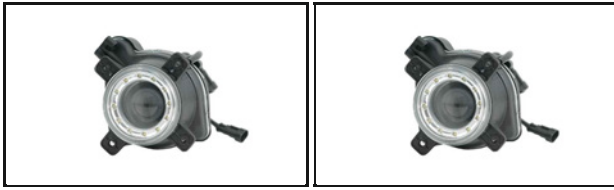

2701022	12 [V]; 55 [W]
2701021	24 [V]; 70 [W]

Headlight

2701032 | 2701033

2701034 | 2701035

Fitting Depth [mm]: 196,3
Outer Diameter [mm]: 96
Number of mounting bores: 4
Mounting Bores Distance [mm]: 94,8
Halogen
Bulb Type: H1
Lens Colour: Crystal clear
Clear diffusing lens