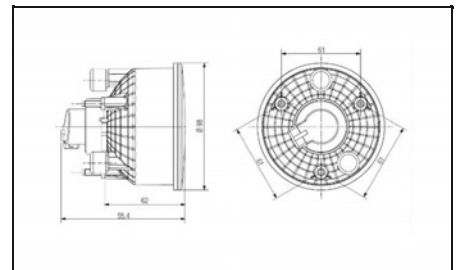

Reverse Light

Mounting Type: Bolted
Fitting Depth [mm]: 66
Outer Diameter [mm]: 102
Thread Size: M5
Number of mounting bores: 2
Mounting Bores Distance [mm]: 80
12 [V]
Bulb Technology
16 [W]
Lens Colour: Crystal clear
with housing

1010916

Reverse Light

Rückfahrleuchte

Mounting Type: Bolted
Fitting Depth [mm]: 95,4
Outer Diameter [mm]: 98
Thread Size: M5x15
Bulb Technology
Bulb Type: P21W
21 [W]
Lens Colour: Crystal clear
with housing

1701028 12 [V]

1701008 24 [V]