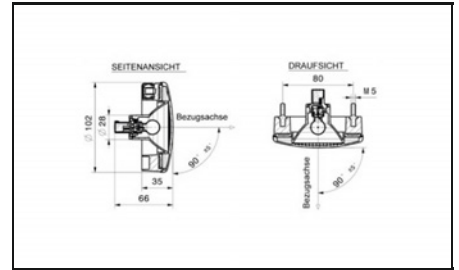

Reverse Light

Mounting Type: Bolted
Fitting Depth [mm]: 66
Outer Diameter [mm]: 102
Thread Size: M5
Number of mounting bores: 2
Mounting Bores Distance [mm]: 80
12 [V]
Bulb Technology
16 [W]
Lens Colour: Crystal clear
with housing

1010916

Reverse Light

Rückfahrleuchte

Mounting Type: Bolted
Fitting Depth [mm]: 95,4
Outer Diameter [mm]: 98
Thread Size: M5x15
Bulb Technology
Bulb Type: P21W
21 [W]
Lens Colour: Crystal clear
with housing

1701028 12 [V]

1701008 24 [V]