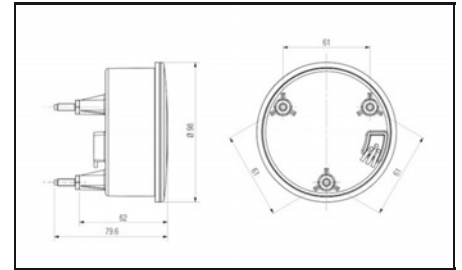

Stop Light

Outer Diameter [mm]: 98

Lens Colour: White / Red

1701005 12 [V]

1701006 24 [V]

Stop Light

Outer Diameter [mm]: 125

Bulb Type: P21/ 5W

Lens Colour: Red

1701021 12 [V]

1701012 24 [V]