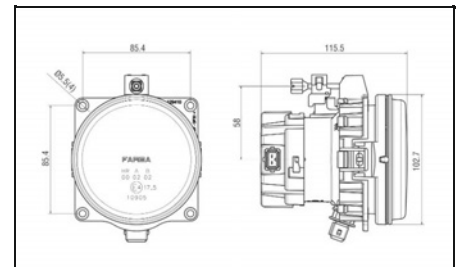

Fitting Depth [mm]: 116
Outer Diameter [mm]: 103
Bore Ø [mm]: 5,5
Number of mounting bores: 4
Mounting Bores Distance [mm]: 85,4
Halogen
Bulb Type: H1
Lens Colour: Crystal clear
Clear diffusing lens
for vehicles with headlamp levelling (mechanical)

2701016	12 [V]; 55 [W]
2701027	24 [V]; 70 [W]
2701026	12 [V]; Bulb Type: W5W; 55 [W]
2701004	24 [V]; Bulb Type: W5W; 70 [W]