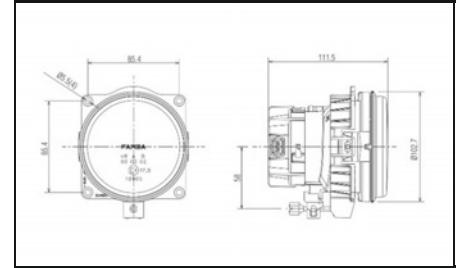

Fog Light

Fitting Depth [mm]: 111,5
Outer Diameter [mm]: 103
Bore Ø [mm]: 5,5
Number of mounting bores: 4
Mounting Bores Distance [mm]: 85,4
Halogen
Bulb Type: H1
Lens Colour: Crystal clear
Clear diffusing lens with housing

2701028   12 [V]; 55 [W]

2701003   24 [V]; 70 [W]

Fog Light

Length [mm]: 166
Width [mm]: 81,5
Height [mm]: 87,5
Fitting Depth [mm]: 78,5
12 [V]
Halogen
Bulb Type: H3
55 [W]
Lens Colour: Crystal clear
with housing

2701043