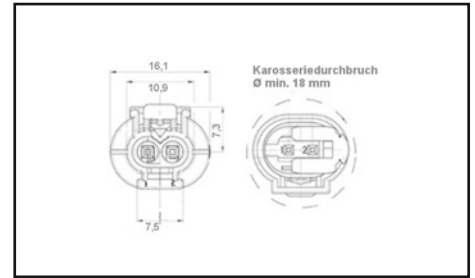

Plug for part 1010916; 1010920; 1010921; 1010925

Mounting Type: Clipped
Length [mm]: 24
Width [mm]: 16,1
Height [mm]: 12,1
Synthetic Material Housing
Round Plug
for part 1010916; 1010920; 1010921; 1010925

1010926

Combination Rearlight

Fitting Depth [mm]: 62
Outer Diameter [mm]: 98
Thread Size: M5x15
24 [V]
Indicator Colour: Yellow
with housing
Cable Length [mm]: 130

1701002