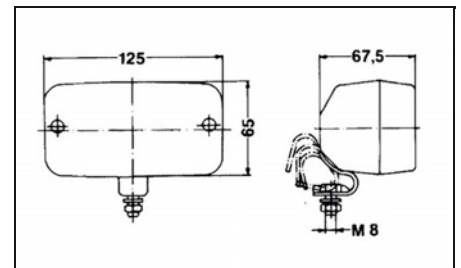

Reverse Light

1701010 | 1701020

Mounting Type: Bolted
Fitting Depth [mm]: 98
Outer Diameter [mm]: 125
Thread Size: M5x20
Bulb Technology
Bulb Type: P21W
21 [W]
Lens Colour: Crystal clear
with housing

1701020 12 [V]

1701010 24 [V]

Reverse Light

3793-10

Mounting Type: Bolted
Length [mm]: 125
Width [mm]: 65
Height [mm]: 67,5
Fitting Depth [mm]: 67,5
Thread Size: M8
24 [V]
Bulb Technology
Bulb Type: P21W
21 [W]
Lens Colour: Crystal clear
with housing
white reflector

3793-10