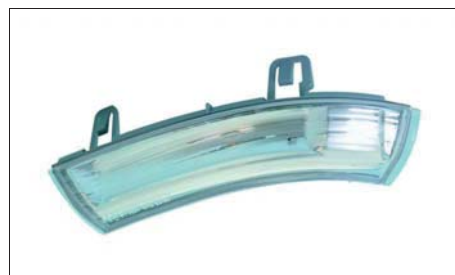

SKODA SUPERB Sedan (3U4) 2001 - 2008

Indicator | Outside Mirror, Indicator Colour: Yellow, Indicator colour: Crystal clear

- 3003101
- 3003102

Outside Mirror | Black, without housing, Surface: Grained, for mirror heating, without mirror glass

- 3077004
- 3077005
- 3077006
- 3078009
- 3078011
- 3078013
- 3078014
- 3078016
- 3078022
- 3078024

for small mirror housing