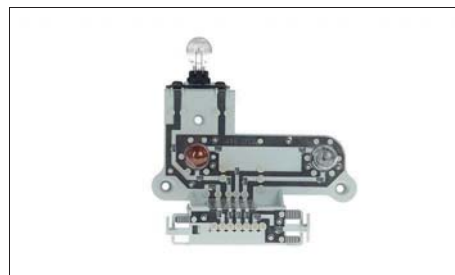

MERCEDES-BENZ S-CLASS Sedan (W221) 2005 - 2009

Taillight Cover | Four-piece, Colour Code: 9775

1037017 **SET**

Taillight Cover | Four-piece, Colour Code: 9999

1037019 **SET**

Lamp Base, tail light | Light Design: Bulb Technology, Indicator Colour: Yellow

1037005 **ECE SAE**

1037006 **ECE SAE**

Seal, combination rearlight

1037007

1037008

Holder, outside mirror | without housing, without mirror glass

- 3016001
- 3016002 **EC**
- 3016003
- 3016004
- 3016005
- 3016006 **EC**