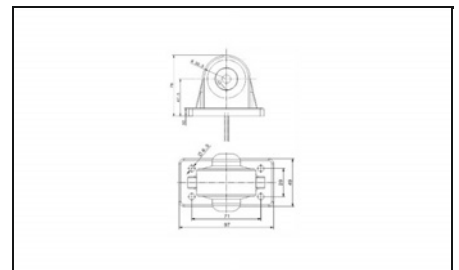

Marker Lamp

Mounting Type: Bolted
Length [mm]: 197
Width [mm]: 156,5
Height [mm]: 59
Outer Diameter [mm]: 60,5
Bore Ø [mm]: 6,5
Number of mounting bores: 4
Mounting Bores Distance [mm]: 63,5
24 [V]
0,8 [W]
Lens Colour: White / Red
Rubber Housing

1008905

Cable Length [mm]: 300

1008906

Cable Length [mm]: 300

1008917

Cable Length [mm]: 800

Marker Lamp

Mounting Type: Bolted
Length [mm]: 49
Width [mm]: 97
Height [mm]: 78
Outer Diameter [mm]: 61
Bore Ø [mm]: 6,5
Number of mounting bores: 4
Mounting Bores Distance [mm]: 71
24 [V]
0,8 [W]
Lens Colour: White / Red
Rubber Housing
Cable Length [mm]: 390

1008907