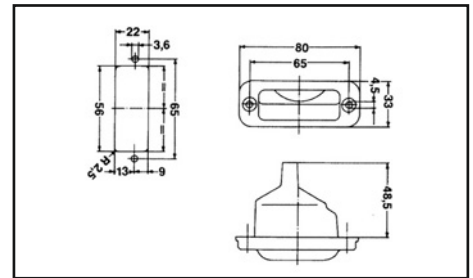

Licence Plate Light

Length [mm]: 80
Width [mm]: 33
Height [mm]: 48,5
Fitting Depth [mm]: 48,5
Bore Ø [mm]: 4,5
Number of mounting bores: 2
Mounting Bores Distance [mm]: 65
24 [V]
12 [V]
Bulb Technology
Bulb Type: C5W
5 [W]
Lens Colour: White
Rubber Housing
Blade Terminal
with ground connection
connector inside
2 licence plate lamps necessary

3661-01