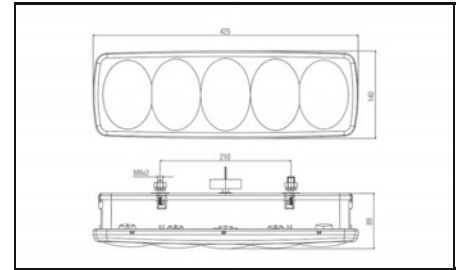

Combination Rearlight

Length [mm]: 425
Width [mm]: 140
Height [mm]: 89
Fitting Depth [mm]: 89
Thread Size: M8
12 [V]
Bulb Technology
Bulb Type: R5W
Bulb Type: P21W
Indicator Colour: Yellow
with housing
ADR/ GGVS Checked

1701022

Combination Rearlight

Length [mm]: 381
Width [mm]: 126
Height [mm]: 101
Fitting Depth [mm]: 101
Thread Size: M8x20
Bulb Technology
Bulb Type: P21W
Bulb Type: P21/ 5W
Bulb Type: P21W
Bulb Type: P21/ 5W
Indicator Colour: Yellow
with housing

1701001 12 [V]
1701023 24 [V]