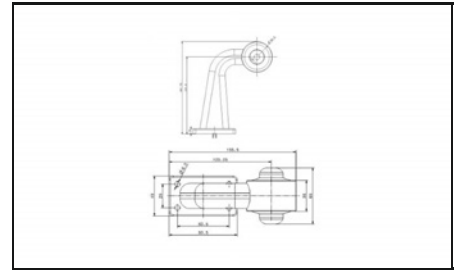

Mounting Type: Bolted
Length [mm]: 182
Width [mm]: 155,5
Height [mm]: 69
Outer Diameter [mm]: 60,5
Bore Ø [mm]: 6,5
Number of mounting bores: 4
Mounting Bores Distance [mm]: 63,5
24 [V]
0,8 [W]
Lens Colour: White / Red
Rubber Housing

- 1008909
- 1008910
- 1008921
- 1008922

Cable Length [mm]: 270
Cable Length [mm]: 270
Cable Length [mm]: 750; Click-in
Cable Length [mm]: 750; Click-in