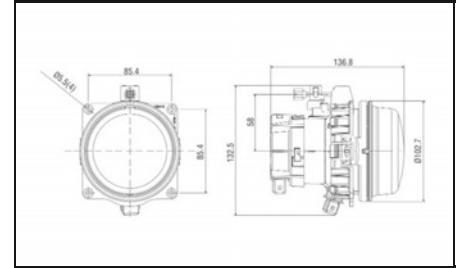

Spotlight

Fitting Depth [mm]: 116
Outer Diameter [mm]: 103
Bore Ø [mm]: 5,5
Number of mounting bores: 4
Mounting Bores Distance [mm]: 85,4
Halogen
Bulb Type: H1
Bulb Type: W5W
5 [W]
Lens Colour: Crystal clear
Clear diffusing lens
for vehicles with headlamp levelling (mechanical)

2701020 12 [V]; 55 [W]

2701019 24 [V]; 70 [W]

Fog Light

Fitting Depth [mm]: 115,7
Outer Diameter [mm]: 103
Bore Ø [mm]: 5,2
Number of mounting bores: 4
Mounting Bores Distance [mm]: 85,4
Halogen
Bulb Type: H1
Lens Colour: Crystal clear
with housing

2701040 12 [V]; 55 [W]

2701014 12 [V]; 55 [W]; Clear diffusing lens

2701010 24 [V]; 70 [W]

2701002 24 [V]; 70 [W]; Clear diffusing lens