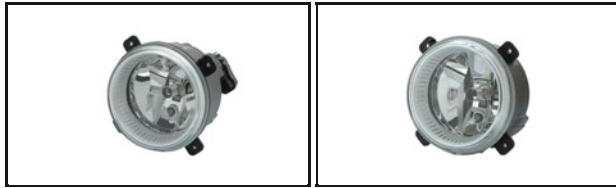

Headlight

2701007

2701017 | 2701023 | 2701024

Fitting Depth [mm]: 182
Outer Diameter [mm]: 180
Bore Ø [mm]: 6,5
Number of mounting bores: 4
Mounting Bores Distance [mm]: 200
Halogen
Bulb Type: W5W
Bulb Type: H7
Lens Colour: Crystal clear
Clear diffusing lens