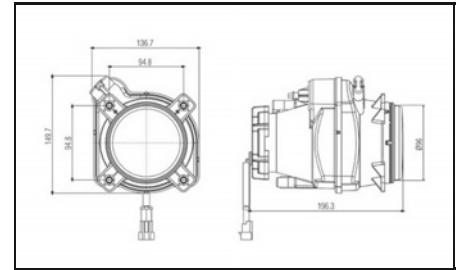

2701022	12 [V]; 55 [W]
2701021	24 [V]; 70 [W]

Headlight

2701032 | 2701033

2701034 | 2701035

Fitting Depth [mm]: 196,3
Outer Diameter [mm]: 96
Number of mounting bores: 4
Mounting Bores Distance [mm]: 94,8
Halogen
Bulb Type: H1
Lens Colour: Crystal clear
Clear diffusing lens