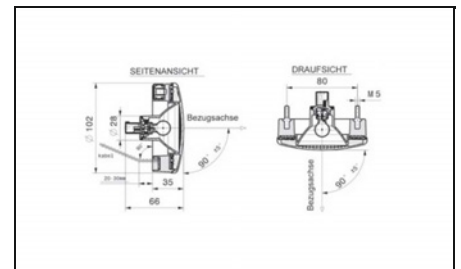

1010925

Plug for part 1010916; 1010920; 1010921; 1010925

1010926

Mounting Type: Clipped
Length [mm]: 24
Width [mm]: 16,1
Height [mm]: 12,1
Synthetic Material Housing
Round Plug
for part 1010916; 1010920; 1010921; 1010925