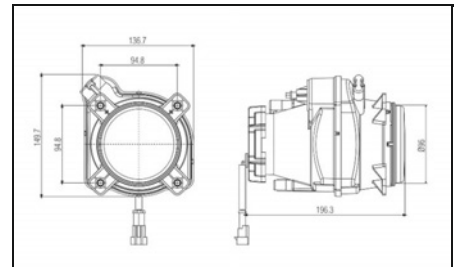

Headlight

2701001 | 2701008 | 2701036 |
2701037

Fitting Depth [mm]: 196,3
Outer Diameter [mm]: 96
Number of mounting bores: 4
Mounting Bores Distance [mm]: 94,8
Halogen
Bulb Type: H1
Lens Colour: Crystal clear
Clear diffusing lens

- 2701008   12 [V]; 55 [W]; for vehicles with headlamp levelling (mechanical)
- 2701036   12 [V]; 55 [W]; for vehicles with headlamp levelling (automatic)
- 2701037   24 [V]; 70 [W]; for vehicles with headlamp levelling (mechanical)
- 2701001   24 [V]; 70 [W]; for vehicles with headlamp levelling (automatic)

Headlight

2701012 | 2701031

Fitting Depth [mm]: 196,3
Outer Diameter [mm]: 96
Number of mounting bores: 4
Mounting Bores Distance [mm]: 94,8
12 [V]
Halogen
Bulb Type: H1
55 [W]
Lens Colour: Crystal clear
Prismatic diffusing lens

- 2701012   for vehicles with headlamp levelling (mechanical)
- 2701031   for vehicles with headlamp levelling (automatic)