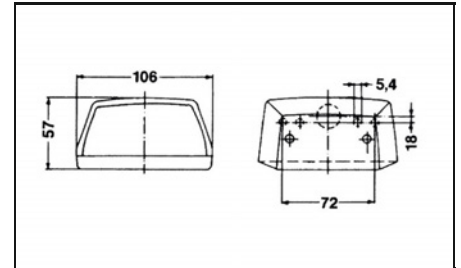

Length [mm]: 106
Width [mm]: 57
Height [mm]: 57
Bore Ø [mm]: 5,4
Number of mounting bores: 2
Mounting Bores Distance [mm]: 72
24 [V]
12 [V]
Bulb Technology
Bulb Type: R10W
10 [W]
Lens Colour: White
Synthetic Material Housing
Blade Terminal

3679-01