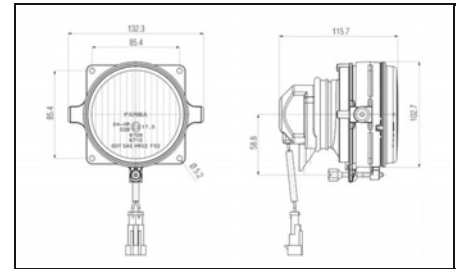

Spotlight

Fitting Depth [mm]: 116
Outer Diameter [mm]: 103
Bore Ø [mm]: 5,5
Number of mounting bores: 4
Mounting Bores Distance [mm]: 85,4
Halogen
Bulb Type: H1
Bulb Type: W5W
5 [W]
Lens Colour: Crystal clear
Clear diffusing lens
for vehicles with headlamp levelling (mechanical)

2701020 12 [V]; 55 [W]

2701019 24 [V]; 70 [W]

Fog Light

Fitting Depth [mm]: 115,7
Outer Diameter [mm]: 103
Bore Ø [mm]: 5,2
Number of mounting bores: 4
Mounting Bores Distance [mm]: 85,4
Halogen
Bulb Type: H1
Lens Colour: Crystal clear
with housing

2701040 12 [V]; 55 [W]

2701014 12 [V]; 55 [W]; Clear diffusing lens

2701010 24 [V]; 70 [W]

2701002 24 [V]; 70 [W]; Clear diffusing lens