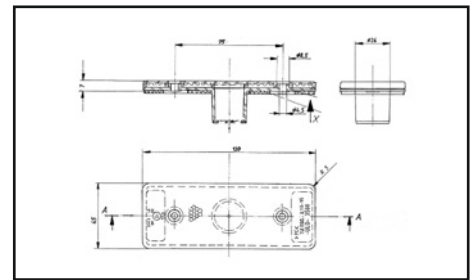

Side Marker Light

Mounting Type: Bolted
Length [mm]: 120
Width [mm]: 45
Height [mm]: 38,5
Fitting Depth [mm]: 38,5
Bore Ø [mm]: 4,5
Number of mounting bores: 2
Mounting Bores Distance [mm]: 75
24 [V]
Bulb Technology
Bulb Type: W3W
3 [W]
Lens Colour: Yellow
with housing

1015902

Side Marker Light

Mounting Type: Bolted
Length [mm]: 110
Width [mm]: 41
Height [mm]: 24,2
Fitting Depth [mm]: 24,2
Bore Ø [mm]: 5
Number of mounting bores: 2
Mounting Bores Distance [mm]: 75
Lens Colour: Yellow
with housing
Cable Length [mm]: 100
with spilled cable

1701015 12 [V]

1701014 24 [V]