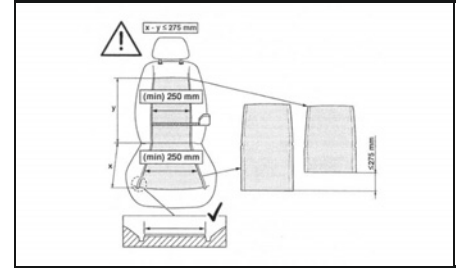

2570-10 5 [W]

2570-05 10 [W]

Seat Heating, Universal

1076001

Mounting Type: Bolted
Length [mm]: 645
Width [mm]: 250
12 [V]
90 [W]
with circuit closer switch
with circuit breaker switch

1076001

Side Marker Light