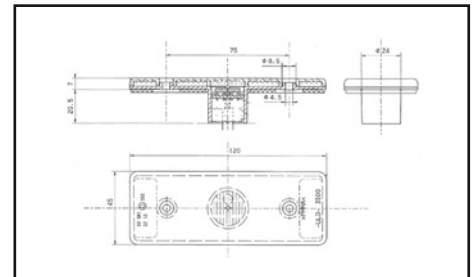

Marker Lamp

Mounting Type: Bolted
Length [mm]: 120
Width [mm]: 45
Height [mm]: 20,5
Bore Ø [mm]: 4,5
Number of mounting bores: 2
Mounting Bores Distance [mm]: 75
Lens Colour: Red
Synthetic Material Housing
Cable Length [mm]: 200
with spilled cable

5613-30	12 [V]; 0,75 [W]
5613-10	24 [V]; 1,5 [W]

Marker Lamp

Mounting Type: Bolted
Length [mm]: 120
Width [mm]: 45
Height [mm]: 20,5
Bore Ø [mm]: 4,5
Number of mounting bores: 2
Mounting Bores Distance [mm]: 75
Lens Colour: Red
Synthetic Material Housing
Cable Length [mm]: 200
with spilled cable

5613-40	12 [V]; 0,75 [W]
5613-20	24 [V]; 1,5 [W]