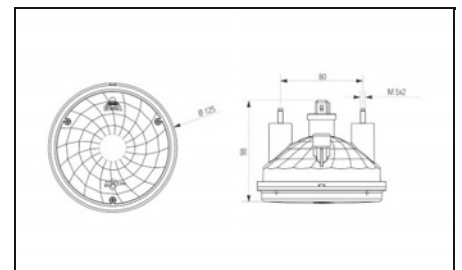

Stop Light

Outer Diameter [mm]: 98

Lens Colour: White / Red

1701005 12 [V]

1701006 24 [V]

Stop Light

Outer Diameter [mm]: 125

Bulb Type: P21/ 5W

Lens Colour: Red

1701021 12 [V]

1701012 24 [V]