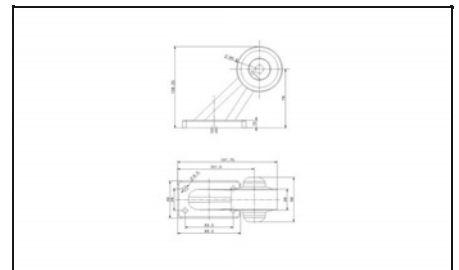

Mounting Type: Bolted
Length [mm]: 108
Width [mm]: 131,75
Height [mm]: 59
Outer Diameter [mm]: 60,5
Bore Ø [mm]: 6,5
Number of mounting bores: 4
Mounting Bores Distance [mm]: 63,5
24 [V]
0,8 [W]
Lens Colour: White / Red
Rubber Housing
Cable Length [mm]: 230

1008911