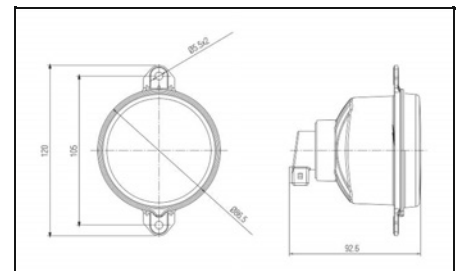

Outer Diameter [mm]: 70
Thread Size: M5
Bulb Technology
Indicator Colour: Yellow

2701030	12 [V]; Bulb Type: P21W; Lens Colour: Yellow
2701029	12 [V]; Bulb Type: PY21W; Lens Colour: Crystal clear
2701005	24 [V]; Bulb Type: PY21W; Lens Colour: Crystal clear