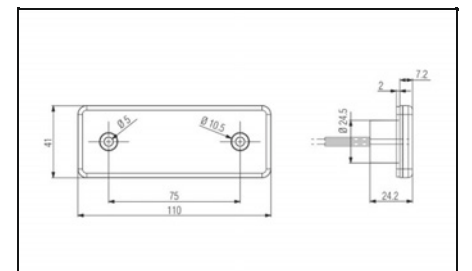

Side Marker Light

Mounting Type: Bolted
Length [mm]: 120
Width [mm]: 45
Height [mm]: 38,5
Fitting Depth [mm]: 38,5
Bore Ø [mm]: 4,5
Number of mounting bores: 2
Mounting Bores Distance [mm]: 75
24 [V]
Bulb Technology
Bulb Type: W3W
3 [W]
Lens Colour: Yellow
with housing

1015902

Side Marker Light

Mounting Type: Bolted
Length [mm]: 110
Width [mm]: 41
Height [mm]: 24,2
Fitting Depth [mm]: 24,2
Bore Ø [mm]: 5
Number of mounting bores: 2
Mounting Bores Distance [mm]: 75
Lens Colour: Yellow
with housing
Cable Length [mm]: 100
with spilled cable

1701015 12 [V]

1701014 24 [V]