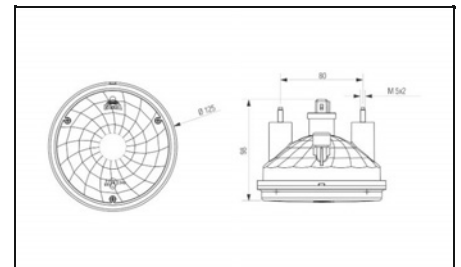

Fitting Depth [mm]: 98
Outer Diameter [mm]: 125
Thread Size: M5x20
Bulb Technology
Bulb Type: P21W
21 [W]
Lens Colour: Red
with housing

1701016		12 [V]
1701011		24 [V]