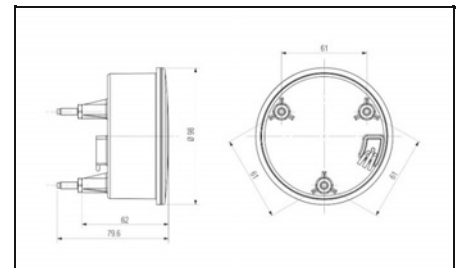

Plug for part 1010916; 1010920; 1010921; 1010925

Mounting Type: Clipped
Length [mm]: 24
Width [mm]: 16,1
Height [mm]: 12,1
Synthetic Material Housing
Round Plug
for part 1010916; 1010920; 1010921; 1010925

1010926

Combination Rearlight

Fitting Depth [mm]: 62
Outer Diameter [mm]: 98
Thread Size: M5x15
24 [V]
Indicator Colour: Yellow
with housing
Cable Length [mm]: 130

1701002