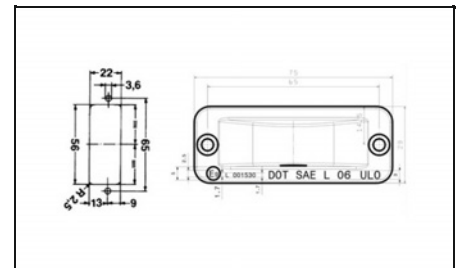

Mounting Type: Bolted
Length [mm]: 75
Width [mm]: 29
Height [mm]: 34
Fitting Depth [mm]: 34
Bore Ø [mm]: 3,6
Number of mounting bores: 2
Mounting Bores Distance [mm]: 65
Lens Colour: White
Cable Length [mm]: 300

1030050   12 [V]; 0,6 [W]

1030001   24 [V]; 1,2 [W]