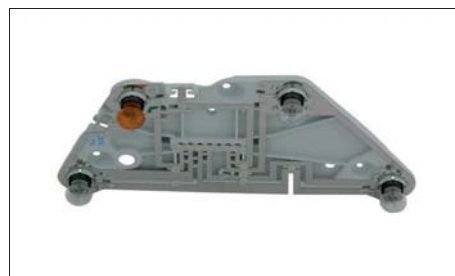

MERCEDES-BENZ CLK-CLASS (C209) 2002 - 2010

Control Element, outside mirror

- 3090011
- 3090012
- 3090020

MERCEDES-BENZ CLS-CLASS (C219) 2004 - 2008

Combination Rearlight | Light Design: Bulb Technology, Indicator Colour: Yellow, Indicator colour: Crystal clear, Rear light colour: Red, Brake light colour: Red

- 1013001
- 1013002

Lamp Base, tail light | Light Design: Bulb Technology, Indicator Colour: Yellow

- 1013021
- 1013022

MERCEDES-BENZ CLS-CLASS (C219) 2008 - 2010

Indicator | FACELIFT, Outside Mirror, Indicator Colour: Yellow, Indicator colour: Crystal clear

- 3094001
- 3094002

Combination Rearlight | FACELIFT, Light Design: Bulb Technology, Indicator colour: Crystal clear, Rear light colour: Red, Brake light colour: Red

- 1061001
- 1061002
- 1061003
- 1061004

Indicator Colour: Yellow

Indicator Colour: Yellow

Country Version: USA

Country Version: USA