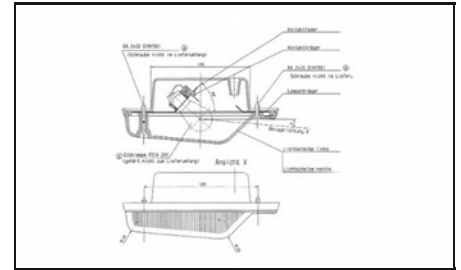

Indicator

Mounting Type: Bolted
Length [mm]: 165
Width [mm]: 73
Bore Ø [mm]: 4,2
24 [V]
Bulb Technology
Bulb Type: P21W
Indicator Colour: Yellow
Lens Colour: Yellow

Indicator

Mounting Type: Bolted
Outer Diameter [mm]: 102
Thread Size: M6
Number of mounting bores: 2
Mounting Bores Distance [mm]: 45
Lens Colour: White
Cable Length [mm]: 300