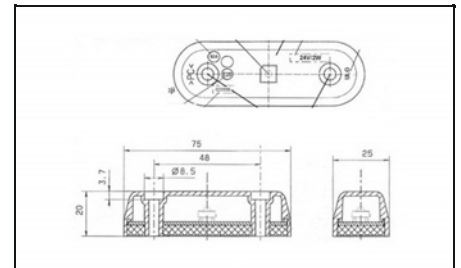

Marker Lamp

Mounting Type: Bolted
Length [mm]: 106
Width [mm]: 45
Height [mm]: 20,5
Bore Ø [mm]: 4,5
Number of mounting bores: 2
Mounting Bores Distance [mm]: 75
24 [V]
1,5 [W]
Lens Colour: White
Synthetic Material Housing
Cable Length [mm]: 480
Click-in
completely spilled

5615-91

ABS Control Light

Length [mm]: 75
Width [mm]: 23
Height [mm]: 20
Bore Ø [mm]: 4,5
Number of mounting bores: 2
Mounting Bores Distance [mm]: 48
24 [V]
Green
Lens Colour: White
Cable Length [mm]: 100
with spilled cable

2908-90