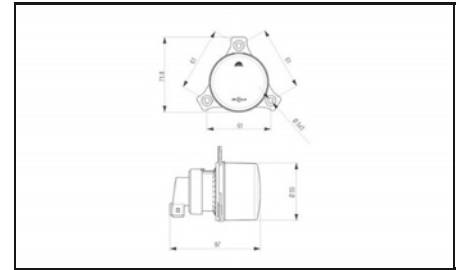

Outer Diameter [mm]: 55
Thread Size: M5
Bulb Technology
Indicator Colour: Yellow

2701041	12 [V]; Bulb Type: P21W; Lens Colour: Yellow
2701013	12 [V]; Bulb Type: PY21W; Lens Colour: Crystal clear
2701009	24 [V]; Bulb Type: PY21W; Lens Colour: Crystal clear
2701042	24 [V]; Bulb Type: P21W; Lens Colour: Yellow