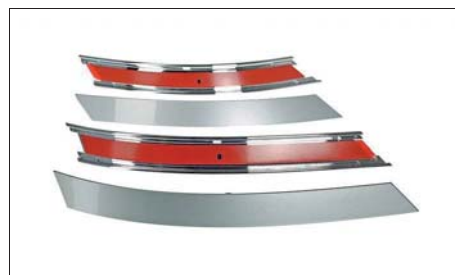

MERCEDES-BENZ S-CLASS Sedan (W221) 2005 - 2009

Taillight Cover | Four-piece, Colour Code: 9775

1037017 **SET**