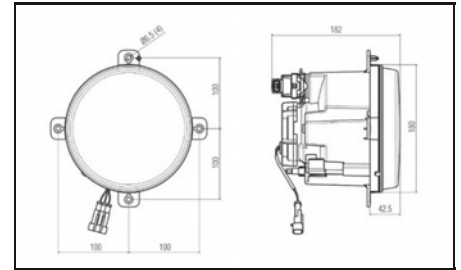

2701017	12 [V]; 55 [W]; for vehicles with headlamp levelling (mechanical)
2701024	12 [V]; 55 [W]; for vehicles with headlamp levelling (automatic)
2701023	24 [V]; 70 [W]; for vehicles with headlamp levelling (mechanical)
2701007	24 [V]; 70 [W]; for vehicles with headlamp levelling (automatic)