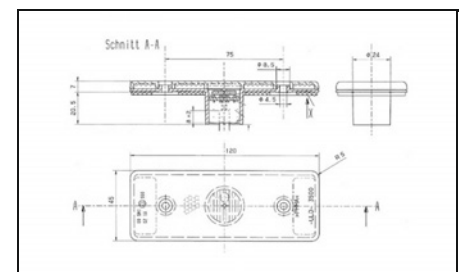

Marker Lamp

Mounting Type: Bolted
Length [mm]: 120
Width [mm]: 45
Height [mm]: 20,5
Bore Ø [mm]: 4,5
Number of mounting bores: 2
Mounting Bores Distance [mm]: 75
Lens Colour: Red
Synthetic Material Housing
Cable Length [mm]: 200
with spilled cable

5613-30	12 [V]; 0,75 [W]
5613-10	24 [V]; 1,5 [W]

Marker Lamp

Mounting Type: Bolted
Length [mm]: 120
Width [mm]: 45
Height [mm]: 20,5
Bore Ø [mm]: 4,5
Number of mounting bores: 2
Mounting Bores Distance [mm]: 75
Lens Colour: Red
Synthetic Material Housing
Cable Length [mm]: 200
with spilled cable

5613-40	12 [V]; 0,75 [W]
5613-20	24 [V]; 1,5 [W]