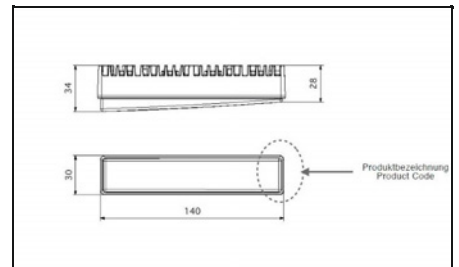

Parklight

2701018

Fitting Depth [mm]: 87
Outer Diameter [mm]: 55
Bore Ø [mm]: 5
Number of mounting bores: 3
Mounting Bores Distance [mm]: 61
24 [V]
Bulb Technology
Bulb Type: R5W
5 [W]
Lens Colour: Crystal clear
with housing
with daylight running light

2701018

Daytime Running Light Set

1073005

Mounting Type: Bolted
Length [mm]: 140
Height [mm]: 30
Fitting Depth [mm]: 34
Thread Size: M6
24 [V]
12 [V]
24 [V]
12 [V]
with cable set
8,7 [W]
3° gradient of the spare lens

1073005

Housing Colour: Chrome