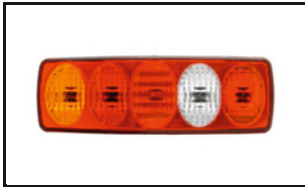

Combination Rearlight

1701022

Length [mm]: 425
Width [mm]: 140
Height [mm]: 89
Fitting Depth [mm]: 89
Thread Size: M8
12 [V]
Bulb Technology
Bulb Type: R5W
Bulb Type: P21W
Indicator Colour: Yellow
with housing
ADR/ GGVS Checked

1701022