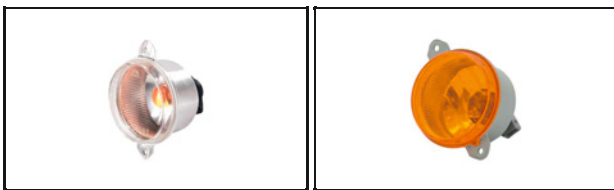

Indicator

2701005 | 2701029

2701030