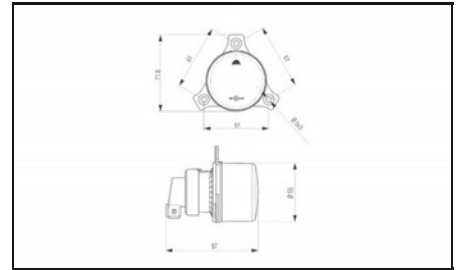

2701018

Daytime Running Light Set

1073005

Mounting Type: Bolted
Length [mm]: 140
Height [mm]: 30
Fitting Depth [mm]: 34
Thread Size: M6
 24 [V]
 12 [V]
 24 [V]
 12 [V]
with cable set
 8,7 [W]
3° gradient of the spare lens