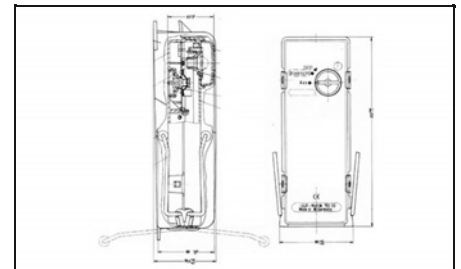

3916-02

with tubular

3916-05