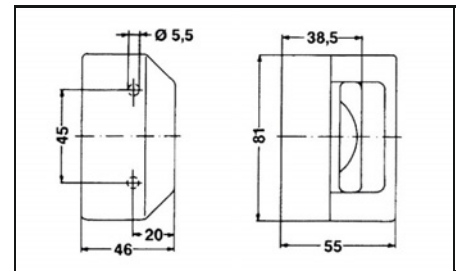

Licence Plate Light

3660-01

Length [mm]: 81
Width [mm]: 55
Height [mm]: 46
Bore Ø [mm]: 5,5
Number of mounting bores: 2
Mounting Bores Distance [mm]: 45
24 [V]
12 [V]
Bulb Technology
Bulb Type: C5W
5 [W]
Lens Colour: White
Synthetic Material Housing
Blade Terminal
with ground connection
2 licence plate lamps necessary

3660-01