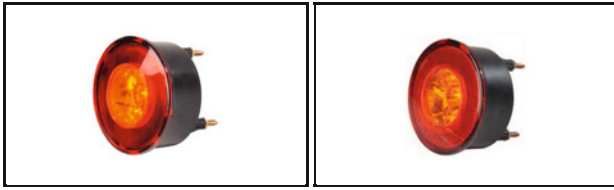

Indicator

1701003 | 1701004

1701026 | 1701027