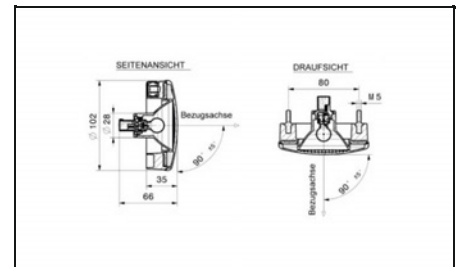

Rear Fog Light

Mounting Type: Bolted
Length [mm]: 125
Width [mm]: 65
Height [mm]: 67,5
Fitting Depth [mm]: 67,5
24 [V]
Bulb Technology
Bulb Type: P21W
21 [W]
Lens Colour: Red
with housing
mirrored reflector

3793-07

Rear Fog Light

Mounting Type: Bolted
Fitting Depth [mm]: 35
Outer Diameter [mm]: 102
Thread Size: M6
Number of mounting bores: 2
Mounting Bores Distance [mm]: 80
12 [V]
Bulb Technology
16 [W]
Lens Colour: Red
with housing

1010920

1010921