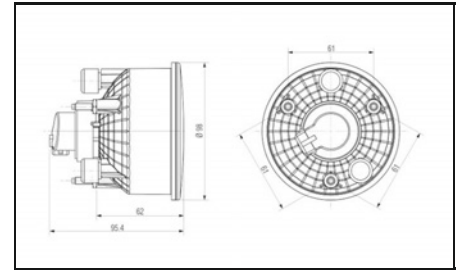

Fitting Depth [mm]: 95,4
Outer Diameter [mm]: 98
Thread Size: M5x15
Bulb Technology
Bulb Type: P21W
21 [W]
Lens Colour: Red
with housing

1701024		12 [V]
1701007		12 [V]
1701025		24 [V]
1701013		24 [V]