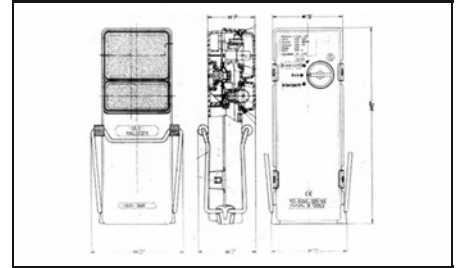

Warning Light

5768-01 | 5768-02

Length [mm]: 222
Width [mm]: 80
Height [mm]: 55
Bulb Technology
Bulb Type: HS3
Bulb Type: B2,4W
2,4 [W]
Housing Colour: Orange
Synthetic Material Housing
Required appliance battery: AA (Mignon)
K-type checked
on rotatable metal base
integrated turning switch in the back

5768-02

ADR/ GGVS Checked

5768-01

Warning Light

2220-01

Mounting Type: Bolted
Length [mm]: 260
Width [mm]: 127
Height [mm]: 65
without warning light
Housing Colour: Black
Synthetic Material Housing
tubular for warning light

2220-01