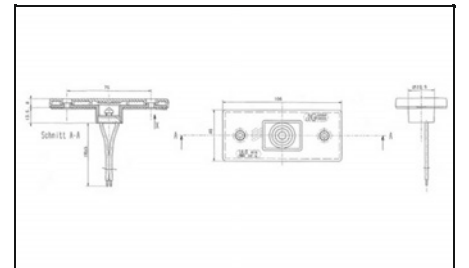

Marker Lamp

Mounting Type: Bolted
Length [mm]: 106
Width [mm]: 45
Height [mm]: 20,5
Bore Ø [mm]: 4,5
Number of mounting bores: 2
Mounting Bores Distance [mm]: 75
24 [V]
1 [W]
Lens Colour: White
Synthetic Material Housing
Cable Length [mm]: 200
with spilled cable

5613-50

Marker Lamp

Mounting Type: Bolted
Length [mm]: 106
Width [mm]: 45
Height [mm]: 20,5
Bore Ø [mm]: 4,5
Number of mounting bores: 2
Mounting Bores Distance [mm]: 75
Lens Colour: White
Synthetic Material Housing
Cable Length [mm]: 200
with spilled cable

5613-80

12 [V]; 0,5 [W]

5613-60

24 [V]; 1 [W]