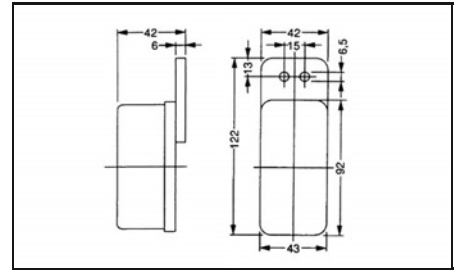

Marker Lamp

Mounting Type: Bolted
Length [mm]: 122
Width [mm]: 42
Height [mm]: 42
Bore Ø [mm]: 6,5
Number of mounting bores: 2
Mounting Bores Distance [mm]: 15
24 [V]
Bulb Technology
Bulb Type: R5W
5 [W]
Lens Colour: White / Red
Synthetic Material Housing

3316-01

Lens, marker lamp

Mounting Type: Clipped
Length [mm]: 92
Width [mm]: 43
Height [mm]: 35
Fitting Depth [mm]: 35
Lens Colour: White / Red
without housing
for marker lamp

3308-02