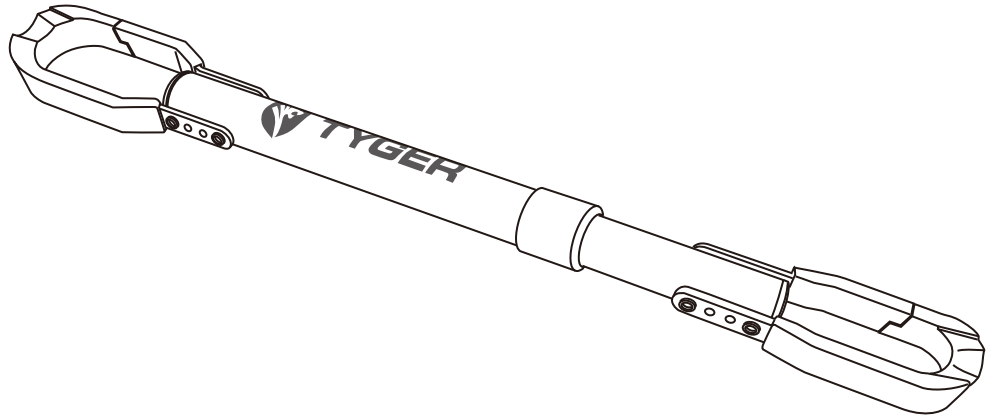

# TYGER

TG-RK1B108B

**MAX**  
15 kg  
33 lbs

1

2

1

Learn more about roof racks and cargo carriers we have.