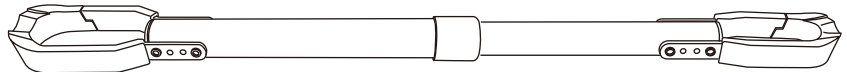

# TYGER

TG-RK1B108B

**MAX**  
15 kg  
33 lbs

1

2

1

Learn more about roof racks and cargo carriers we have.