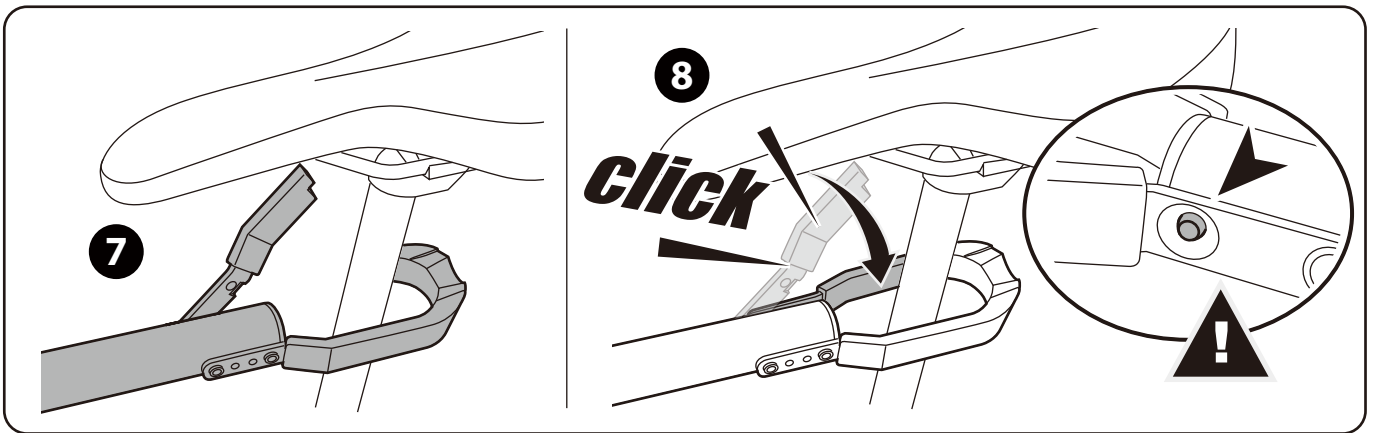

# TYGER

TG-RK1B108B

**MAX**  
15 kg  
33 lbs

1

2

1

Learn more about roof racks and cargo carriers we have.