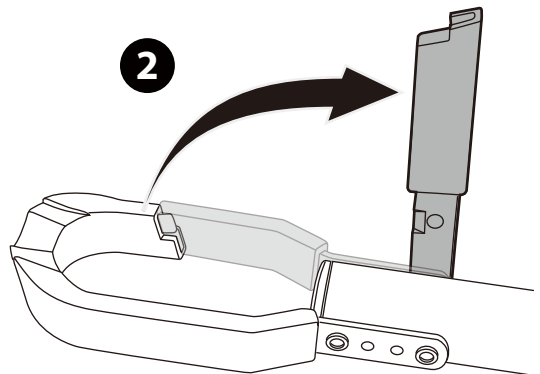

# TYGER

TG-RK1B108B

**MAX**  
15 kg  
33 lbs

1

2

1

Learn more about roof racks and cargo carriers we have.