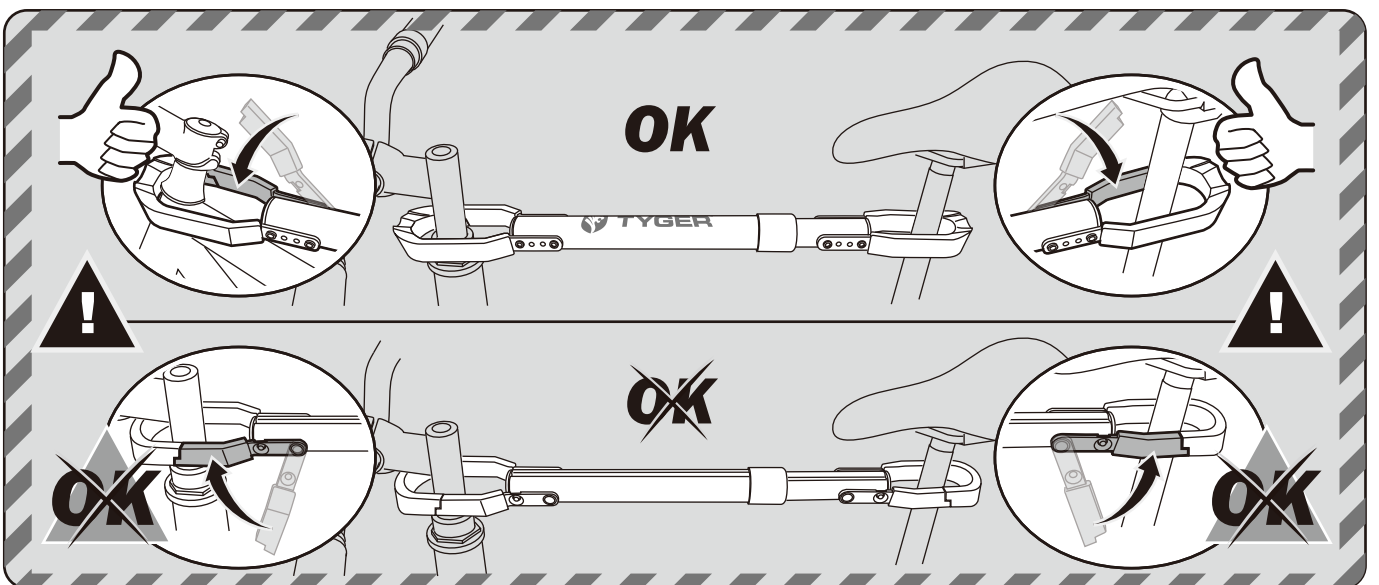

# TYGER

TG-RK1B108B

**MAX**  
15 kg  
33 lbs

1

2

1

Learn more about roof racks and cargo carriers we have.