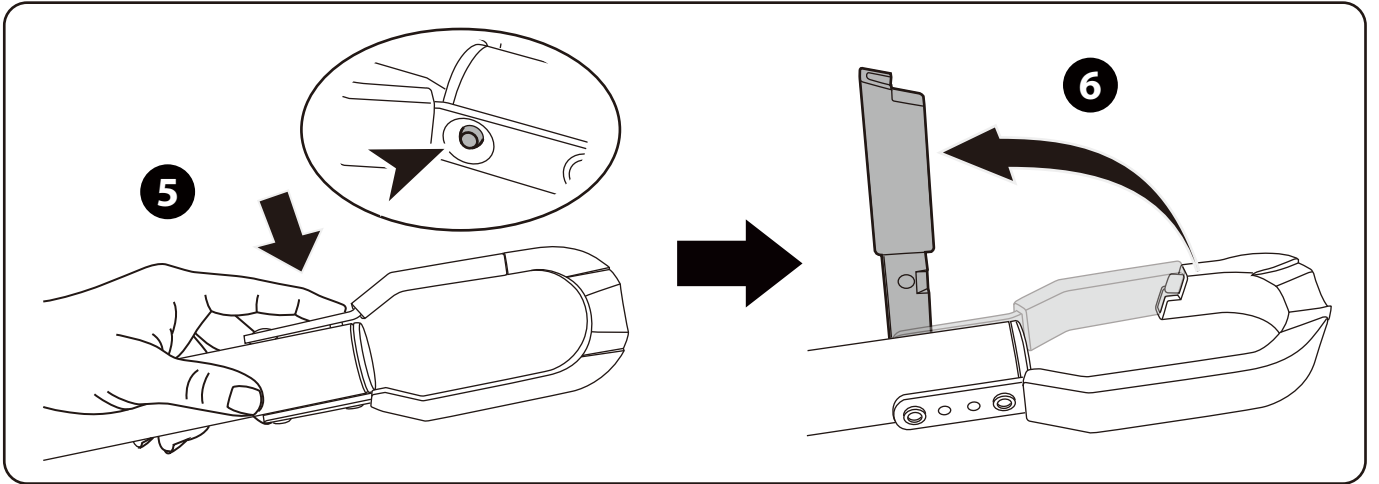

# TYGER

TG-RK1B108B

**MAX**  
15 kg  
33 lbs

1

2

1

Learn more about roof racks and cargo carriers we have.