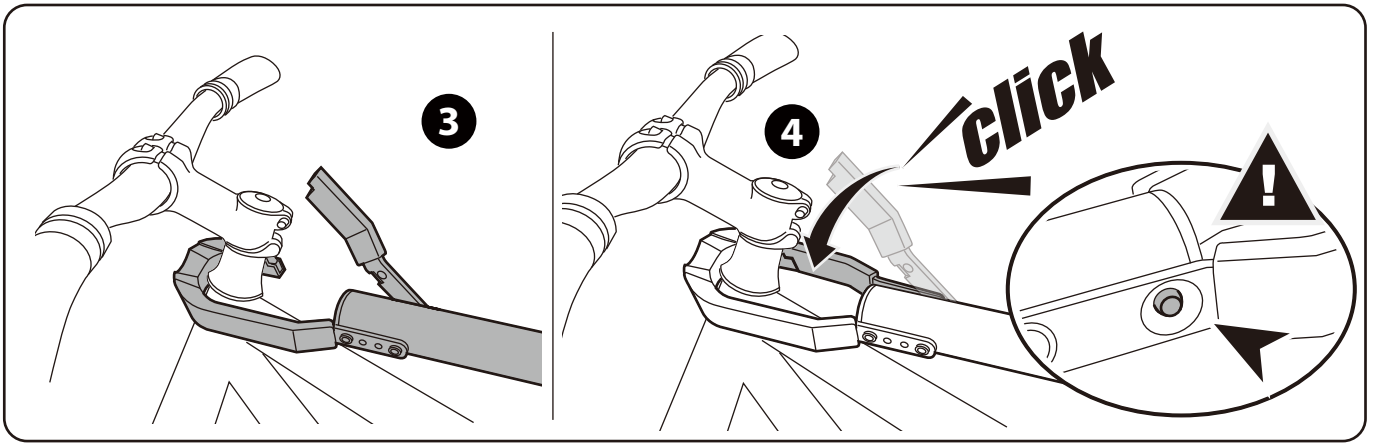

# TYGER

TG-RK1B108B

**MAX**  
15 kg  
33 lbs

1

2

1

Learn more about roof racks and cargo carriers we have.