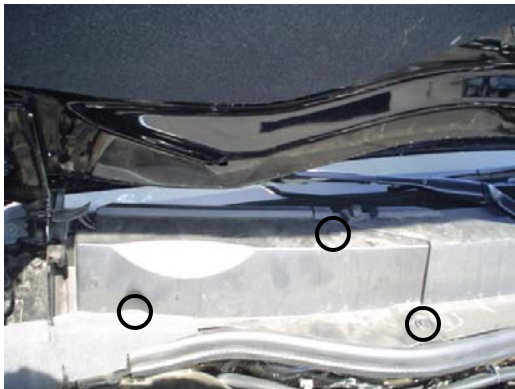

- ▶ Cleaner Air for Passengers
- ▶ Enhanced HVAC Performance
- ▶ Easy Installation, Perfect Fit

TYC #: 800066P

Estimated Time : 10 min.

Replacement for OEM
22665802 (05-05)
15781507 (06-07)
95861-78J11 (Suzuki)

05-09 Chevrolet Equinox

02-07 Saturn Vue
07-10 Suzuki XL-7
06-10 PT Torrent

1. The filter is located under the hood, at the passenger side. Locate the 3 retaining pins securing the cowl cover. Remove the pins.

2. Directly below the wiper at the bottom of the windshield, locate the additional 2 retaining pins that secure the cowl cover. Push up cowl cover to expose the filter housing under it.

3. Pull out slightly and slide up the old filter to remove it. Replace with new TYC filter, ensuring that the Air Flow arrow is pointing to the vehicle's cabin.