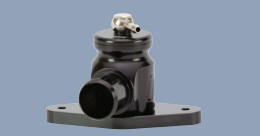

MAZDA/SUBARU DUAL PORT
 BLUE: TS-0205-1009
 BLACK: TS-0205-1010

NISSAN DUAL PORT
 BLACK: TS-0205-1026

NISSAN GT-R, R35 DUAL PORT KIT
 BLACK: TS-0205-1027

MITSUBISHI DUAL PORT
 RED: TS-0205-1020

SUBARU DUAL PORT
 BLUE: TS-0205-1015
 BLACK: TS-0205-1016

SUBARU PLUMB BACK
 BLUE: TS-0205-1215
 BLACK: TS-0205-1216

SUBARU SUPERSONIC
 BLUE: TS-0205-1315
 BLACK: TS-0205-1316

SUBARU VEE PORT
 BLUE: TS-0205-1115
 BLACK: TS-0205-1116

KOMPACT PLUMB BACK MAZDA/SUBARU
 BLACK: TS-0203-1209

KOMPACT PLUMB BACK NISSAN
 BLACK: TS-0203-1226

KOMPACT PLUMB BACK SUBARU
 BLACK: TS-0203-1215

KOMPACT DUAL PORT 34MM
 BLACK: TS-0203-1023

KOMPACT DUAL PORT 25MM
 BLACK: TS-0203-1022

KOMPACT DUAL PORT 20MM
 BLACK: TS-0203-1021