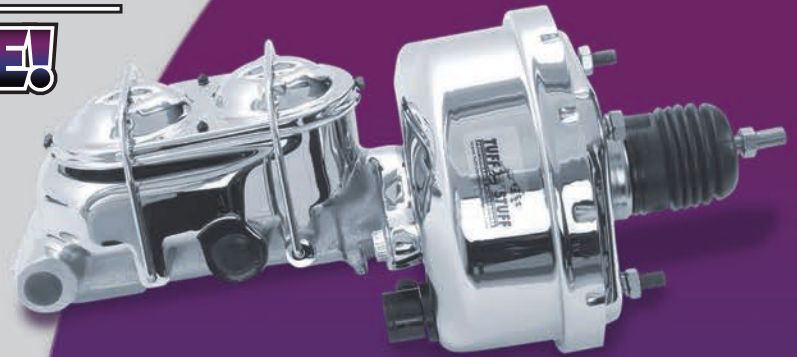

**NEW
FANTASTIC
PRICES!**

OUR CHROME WILL GET YOU HOME!

STOP ON A DIME with Tuff Stuff's Universal **Power Brake Booster Combos**

The "Ultimate" in Looks AND Performance!

- Our lustrous chrome finish is your edge for first place at any car show
- Carefully hand polished and triple chrome-plated to perfection
- Assembled in Tuff Stuff's U.S.A. factory by experienced craftsmen, who know quality, inside and out
- Vacuum tested to insure reliability
- Works with many stock bracket setups, other brackets available- just ask!
- Fits disc/disc, disc/drum and drum/drum applications in both O.E.M and universal applications with 1 inch and 1 1/8 inch bore sizes
- Available with dual ports or driver-side ports
- Customize your Hot rod, Muscle car, Resto-rod, or Showcar
- Plain finish master cylinders with gold zinc boosters also available
- Don't forget your pedal rod extension kit! (#4750)
- 100% NEW – NOT REBUILT!

*Model 2121N
7" Single Diaphragm Combo*

*Model 2122N
7" Dual Diaphragm Combo*

*Model 2123N
8" Dual Diaphragm Combo*

"Lookin' good under your hood!"