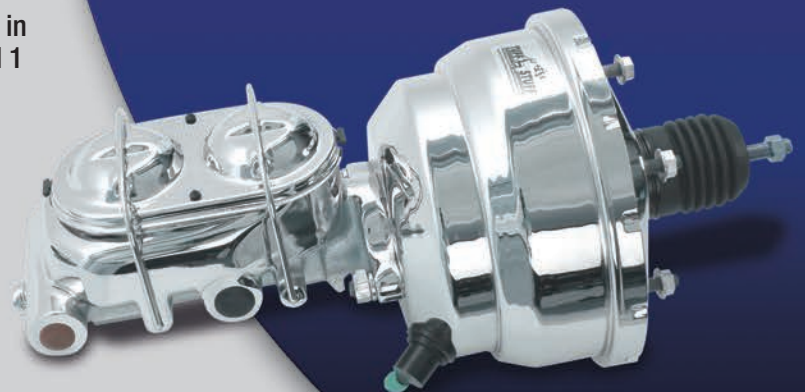

**NEW
FANTASTIC
PRICES!**

OUR CHROME WILL GET YOU HOME!

STOP ON A DIME with Tuff Stuff's Universal **Power Brake Booster Combos**

The "Ultimate" in Looks AND Performance!

- Our lustrous chrome finish is your edge for first place at any car show
- Carefully hand polished and triple chrome-plated to perfection
- Assembled in Tuff Stuff's U.S.A. factory by experienced craftsmen, who know quality, inside and out
- Vacuum tested to insure reliability
- Works with many stock bracket setups, other brackets available- just ask!
- Fits disc/disc, disc/drum and drum/drum applications in both O.E.M and universal applications with 1 inch and 1 1/8 inch bore sizes
- Available with dual ports or driver-side ports
- Customize your Hot rod, Muscle car, Resto-rod, or Showcar
- Plain finish master cylinders with gold zinc boosters also available
- Don't forget your pedal rod extension kit! (#4750)
- 100% NEW – NOT REBUILT!

*Model 2121N
7" Single Diaphragm Combo*

*Model 2122N
7" Dual Diaphragm Combo*

*Model 2123N
8" Dual Diaphragm Combo*

"Lookin' good under your hood!"